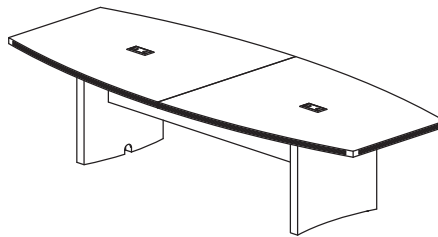

Office Doctor Discount Office Furniture

www.OfficeDr.com 856-368-9085

Safco Sale On Now

Take 50% Off the List Prices in this PDF

Call 856-368-9085 Now

Free Layout & Design Service

Aberdeen Tables

- 1½" thick work surface
- Surfaces feature hollow core construction
- Boat-shaped conference tables standard with two grommets (6' has one centered grommet, 18' has 3 grommets)
- Boat-shaped conference tables accept power module for power and data access
- Round conference tables have one round grommet
- Conference table legs have cable chimney for concealed cable management from surface to floor
- Tops larger than 96" have multi-piece top surfaces connected via steel cam post and steel connecting plates
- Large conference tables ship in multiple cartons
- Structural modesty panel conceals horizontal cable management
- ACTB18 not available in Gray Steel

Laminate Color Options

Gray Steel (LGS)

Mocha (LDC)

ACTB10

ACTR42

Parent #	Description	Dimensions	Weight	List Price
ACTB18	18' Conference Table, Boat Top, Color: LDC Only	216"W x 48"D x 29½" H	650	7,009.00
ACTB12	12' Conference Table, Boat Top	144"W x 48"D x 29½" H	500	4,070.00
ACTB10	10' Conference Table, Boat Top	120"W x 48"D x 29½" H	416	3,407.00
ACTB8	8' Conference Table, Boat Top	96"W x 48"D x 29½" H	344	2,815.00
ACTB6	6' Conference Table, Boat Top	72"W x 36"D x 29½" H	233	1,941.00
ACTR42	42" Round Conference Table	42" Dia x 29½" H	105	1,371.00

SPM

Parent #	Description	List Price
SPM	6¼"W x 4"D x 1½"H Optional Power Module, UL Listed [includes RJ11-Cat 3 Coupler (Phone) and RJ45 Coupler (Data)] – 6' Power Cord	545.00

Aberdeen® SKU # Formula

Parent	Laminate Color
	LGS-Gray Steel LDC-Mocha
<u>ACTB12+</u>	<u>LGS</u>
Model Number	

Ex: ACTB12LGS – 12' Conference Table, Boat Top