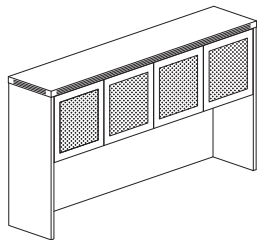

Parent #	Dimensions	Weight	List Price
ACD	25"W x 18"D x 2"H Assembled	13	350.00
ACDS30	25"W x 12½"D x 2"H Use with 30"D Height-Adjustable Desks	13	347.00

WALL MOUNT HUTCH 

- Two textured glass doors, central opening and pigeon hole slots
- Central opening sized for binder storage
- Wall mounting brackets included
- Curved metal pulls with Brushed Nickel finish
- 150 lb. weight capacity

Parent #	Description	Dimensions	Weight	List Price
AWG72	72" Wall Mount Hutch	72"W x 15"D x 19 1/8"H	121	1,484.00

HUTCH WITH WOOD DOORS 

- Features four cabinet styled doors with self-closing hinges
- Back panel features two cable grommets
- 21 1/2" clearance between work surface and bottom of shelf
- Accepts optional Fabric Tack Panel and Task Light

Parent #	Description	Dimensions	Weight	List Price
AHW72	72" Hutch with Wood Doors	72"W x 15"D x 39 1/8"H	142	1,505.00

HUTCH WITH GLASS DOORS 

- Glass is tempered for safety and durability
- Features four cabinet styled doors with self-closing hinges
- Back panel features two cable grommets
- 21 1/2" clearance between work surface and bottom of shelf
- Accepts optional Fabric Tack Panel and Task Light