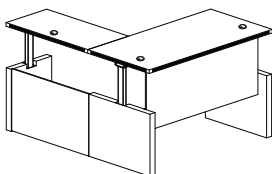

HEIGHT-ADJUSTABLE BOW FRONT DESK WITH RETURN 

- Dual motor system base
- Hidden Modesty Panel will rise as the Desk rises
- No hidden modesty panel on the return
- Non-Handed return is 24" deep, mount on left or right side

Parent #	Description	Dimensions	Weight	List Price
AT56	72 x 42" Bow Front Desk with Return with Base	72"W x 90" D x 29½ - 49¼"H	434	5,772.00

HEIGHT-ADJUSTABLE STRAIGHT FRONT DESK 

- Dual motor base
- Hidden Modesty Panel will rise as the Desk rises

Parent #	Description	Dimensions	Weight	List Price
ARDH7230	72" Straight Front Desk with Base, Mocha	72"W x 30"D x 29½ - 49¼"H	286	3,610.00

HEIGHT-ADJUSTABLE STRAIGHT FRONT DESK WITH RETURN 

- Dual motor base
- Hidden Modesty Panel will rise as the Desk rises
- No hidden modesty panel on the return
- Non-Handed return is 24" deep, mount on left or right side