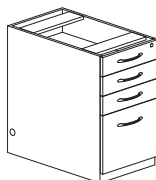

PEDESTAL FILE FOR CREDENZA/RETURN/EXTENDED CORNER

APBBF20