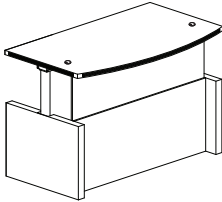

BOW FRONT DESK

- 1 5/8" thick work surface
- Full-height, vertical grain, modesty panel included
- Modesty panel is recessed 14 1/2" at center
- Two grommets in surface, standard

Parent #	Description	Dimensions	Weight	List Price
ABD7242	72" Bowfront Desk	72"W x 42"D x 29 1/2"H	233	1,766.00

CONFERENCE FRONT DESK

- 1 5/8" thick work surface
- Modesty panel is recessed 8 1/2" at center
- Full-height, vertical grain, modesty panel included
- Two grommets in surface, standard

Parent #	Description	Dimensions	Weight	List Price
ARD6630	66" Rectangular Conference Desk	66"W x 30"D x 29 1/2"H	159	1,029.00
ARD7236	72" Rectangular Conference Desk	72"W x 36"D x 29 1/2"H	215	1,530.00

Parent #	Description	Dimensions	Weight	List Price
ACD7224	72" Credenza	72"W x 24"D x 29 1/2"H	160	1,234.00

- Adjusts easily from 29½ - 49¼"
- Surfaces are abrasion and stain resistant for durability
- Includes built-in Brushed Nickel grommets to connect to power with ease
- All pieces feature durable 1⅝" thick work surfaces, with a distinctive fluted edge and vertical grain modesty panels
- Pieces coordinate with Aberdeen® Desking, Conference and Reception Furniture
- Drive System 110V, 60Hz AC input 120V DC motor draws a maximum of 3 amps for quick and easy movement
- Moves at a speed of ¾" per second for quick adjustment
- Control Switch has Up/Down Buttons with four position memory; sold as standard for ease of reconfiguration
- Dual motor system base
- Hidden Modesty Panel will rise as the Desk rises
- **Laminate Options:** Gray Steel-LGS, Mocha-LDC

HEIGHT-ADJUSTABLE BOW FRONT DESK 

- Dual motor base
- Hidden Modesty Panel will rise as the Desk rises

Parent #	Description	Dimensions	Weight	List Price
ABDH7242	72" Bow Front Desk with Base	72"W x 42"D x 29½ - 49¼"H	317	4,041.00