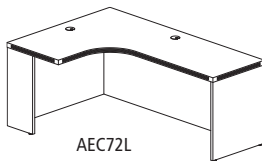

Parent #	Description	Dimensions	Weight	List Price
AT58	72 x 36 Straight Front Desk with Return and Base	72"W x 84"D x 29½ - 49¼"H	427	5,579.00

BRIDGE 

- Universal mounting to right or left side of Desk
- Not free-standing. Requires connection to Credenza and Desk
- 1 1/8" thick work surface
- Full-height, vertical grain modesty panel included
- Modesty panel is flush against Bridge
- One grommet in surface, standard
- Mouse hole in modesty panel for cable pass through

Parent #	Description	Dimensions	Weight	List Price
ACB4224	42" Curved Bridge	42"W x 24"D x 29 1/2"H	63	701.00

RETURN 

- Returns are non-handed
- Not free-standing. Requires connection to Credenza, Desk or Extended corner
- Mouse hole in modesty panel for cable pass through
- Modesty panel is flush against Return
- One grommet in surface, standard
- 1 1/8" thick work surface
- Full-height, vertical grain modesty panel included

Parent #	Description	Dimensions	Weight	List Price
AR4224	42" Return	42"W x 24"D x 29 1/2"H	96	794.00

EXTENDED CORNER 

- 1 1/8" thick work surface
- Full-height, vertical grain, modesty panel included
- Modesty panel is recessed 3" for outlet clearance on Desk side and flush on return side
- Two grommets in surface, standard
- Mouse hole in modesty panel (Desk side) for cable pass through

Parent #	Description	Dimensions	Weight	List Price
AEC72L	72" Left Extended Corner Table	72"W x 48"D x 24"D Return x 29 1/2"H	218	1,971.00
AEC72R	72" Right Extended Corner Table	72"W x 48"D x 24"D Return x 29 1/2"H	218	1,971.00