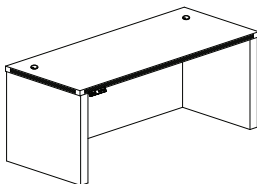

- Dual motor base
- Hidden Modesty Panel will rise as the Desk rises

Parent #	Description	Dimensions	Weight	List Price
ARDH7230	72" Straight Front Desk with Base, Mocha	72"W x 30"D x 29½ - 49¼"H	286	3,610.00

HEIGHT-ADJUSTABLE STRAIGHT FRONT DESK WITH RETURN