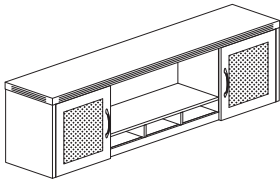

Parent #	Dimensions	Weight	List Price
ACD	25"W x 18"D x 2"H Assembled	13	350.00
ACDS30	25"W x 12½"D x 2"H Use with 30"D Height-Adjustable Desks	13	347.00

WALL MOUNT HUTCH 

- Two textured glass doors, central opening and pigeon hole slots
- Central opening sized for binder storage
- Wall mounting brackets included
- Curved metal pulls with Brushed Nickel finish
- 150 lb. weight capacity