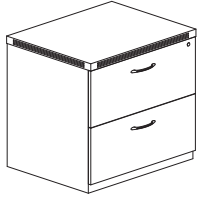

- 1½" surface allows it to be used alone or next to any Credenza or Return
- Drawers can support up to 2 lbs. per inch
- Drawers can be configured for front-to-back or side-to-side filing
- Curved metal pulls with Brushed Nickel finish
- All locks are keyed alike. Lock cores are removable for keying suites individually

Parent #	Description	Dimensions	Weight	List Price
ACFL36	36" Freestanding Lateral File	36"W x 24"D x 29½"H	240	2,057.00

REPLACEMENT LOCK CORES