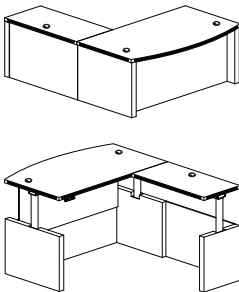

Parent #	Description	Dimensions	Weight	List Price
ACD7224	72" Credenza	72"W x 24"D x 29 1/2"H	160	1,234.00

- Adjusts easily from 29½ - 49¼"
- Surfaces are abrasion and stain resistant for durability
- Includes built-in Brushed Nickel grommets to connect to power with ease
- All pieces feature durable 1⅝" thick work surfaces, with a distinctive fluted edge and vertical grain modesty panels
- Pieces coordinate with Aberdeen® Desking, Conference and Reception Furniture
- Drive System 110V, 60Hz AC input 120V DC motor draws a maximum of 3 amps for quick and easy movement
- Moves at a speed of ¾" per second for quick adjustment
- Control Switch has Up/Down Buttons with four position memory; sold as standard for ease of reconfiguration
- Dual motor system base
- Hidden Modesty Panel will rise as the Desk rises
- **Laminate Options:** Gray Steel-LGS, Mocha-LDC

HEIGHT-ADJUSTABLE BOW FRONT DESK 

- Dual motor base
- Hidden Modesty Panel will rise as the Desk rises

Parent #	Description	Dimensions	Weight	List Price
ABDH7242	72" Bow Front Desk with Base	72"W x 42"D x 29½ - 49¼"H	317	4,041.00

HEIGHT-ADJUSTABLE CONFERENCE FRONT DESK 

- Dual motor base
- Hidden Modesty Panel will rise as the Desk rises

Parent #	Description	Dimensions	Weight	List Price
ARDH7236	72" Conference Front Desk with Base	72"W x 36"D x 29½ - 49¼"H	310	3,845.00

HEIGHT-ADJUSTABLE BOW FRONT DESK WITH RETURN 

- Dual motor system base
- Hidden Modesty Panel will rise as the Desk rises
- No hidden modesty panel on the return
- Non-Handed return is 24" deep, mount on left or right side