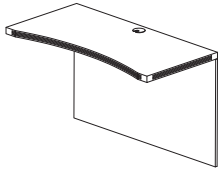

Parent #	Description	Dimensions	Weight	List Price
AT56	72 x 42" Bow Front Desk with Return with Base	72"W x 90" D x 29½ - 49¼"H	434	5,772.00

HEIGHT-ADJUSTABLE STRAIGHT FRONT DESK 

- Dual motor base
- Hidden Modesty Panel will rise as the Desk rises

Parent #	Description	Dimensions	Weight	List Price
ARDH7230	72" Straight Front Desk with Base, Mocha	72"W x 30"D x 29½ - 49¼"H	286	3,610.00

HEIGHT-ADJUSTABLE STRAIGHT FRONT DESK WITH RETURN 

- Dual motor base
- Hidden Modesty Panel will rise as the Desk rises
- No hidden modesty panel on the return
- Non-Handed return is 24" deep, mount on left or right side

Parent #	Description	Dimensions	Weight	List Price
AT58	72 x 36 Straight Front Desk with Return and Base	72"W x 84"D x 29½ - 49¼"H	427	5,579.00

BRIDGE 

- Universal mounting to right or left side of Desk
- Not free-standing. Requires connection to Credenza and Desk
- 1 1/8" thick work surface
- Full-height, vertical grain modesty panel included
- Modesty panel is flush against Bridge
- One grommet in surface, standard
- Mouse hole in modesty panel for cable pass through