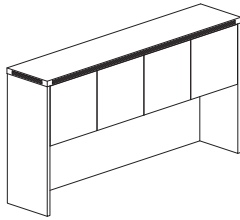

Parent #	Dimensions	Weight	List Price
ACD	25"W x 18"D x 2"H Assembled	13	350.00
ACDS30	25"W x 12½"D x 2"H Use with 30"D Height-Adjustable Desks	13	347.00

WALL MOUNT HUTCH 

- Two textured glass doors, central opening and pigeon hole slots
- Central opening sized for binder storage
- Wall mounting brackets included
- Curved metal pulls with Brushed Nickel finish
- 150 lb. weight capacity

Parent #	Description	Dimensions	Weight	List Price
AWG72	72" Wall Mount Hutch	72"W x 15"D x 19 1/8"H	121	1,484.00

HUTCH WITH WOOD DOORS 

- Features four cabinet styled doors with self-closing hinges
- Back panel features two cable grommets
- 21 1/2" clearance between work surface and bottom of shelf
- Accepts optional Fabric Tack Panel and Task Light

Parent #	Description	Dimensions	Weight	List Price
AHW72	72" Hutch with Wood Doors	72"W x 15"D x 39 1/8"H	142	1,505.00

HUTCH WITH GLASS DOORS 

- Glass is tempered for safety and durability
- Features four cabinet styled doors with self-closing hinges
- Back panel features two cable grommets
- 21 1/2" clearance between work surface and bottom of shelf
- Accepts optional Fabric Tack Panel and Task Light