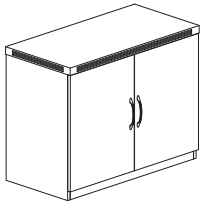

- Includes 7¼" wardrobe section with a hanging rod and four adjustable shelves
- Storage section includes two adjustable shelves on 1¼" increments with a total of 5" of adjustment
- File section includes two file drawers
- Curved metal pulls with Brushed Nickel finish. Additional pull options available
- Ships in two cartons

Parent #	Description	Dimensions	Weight	List Price
APST	Personal Storage Tower	24"W x 24"D x 68¾"H	248	2,353.00

GLASS DISPLAY CABINET 

- Glass is tempered for safety and durability
- Two (2) adjustable shelves on 1¼" increments with a total of 5" of adjustment
- Curved metal pulls with Brushed Nickel finish. Additional pull options available
- Grommet in back panel for wall access
- Mouse hole in shelf to permit vertical routing of cables

Parent #	Description	Dimensions	Weight	List Price
AGDC	Glass Display Cabinet	36"W x 18"D x 39¼"H	135	1,906.00

STORAGE CABINET 

- Self-closing hinged doors
- One shelf adjustable on 1¼" increments with a total of 5" of adjustment
- Shelf contains corner mouse hole for vertical cable management
- Mouse hole in back panel for wall access
- Curved metal pulls with Brushed Nickel finish. Additional pull options available