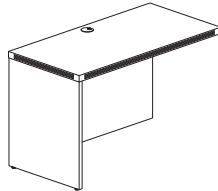

Parent #	Description	Dimensions	Weight	List Price
AT56	72 x 42" Bow Front Desk with Return with Base	72"W x 90" D x 29½ - 49¼"H	434	5,772.00

HEIGHT-ADJUSTABLE STRAIGHT FRONT DESK 

- Dual motor base
- Hidden Modesty Panel will rise as the Desk rises

Parent #	Description	Dimensions	Weight	List Price
ARDH7230	72" Straight Front Desk with Base, Mocha	72"W x 30"D x 29½ - 49¼"H	286	3,610.00

HEIGHT-ADJUSTABLE STRAIGHT FRONT DESK WITH RETURN 

- Dual motor base
- Hidden Modesty Panel will rise as the Desk rises
- No hidden modesty panel on the return
- Non-Handed return is 24" deep, mount on left or right side

Parent #	Description	Dimensions	Weight	List Price
AT58	72 x 36 Straight Front Desk with Return and Base	72"W x 84"D x 29½ - 49¼"H	427	5,579.00

BRIDGE 

- Universal mounting to right or left side of Desk
- Not free-standing. Requires connection to Credenza and Desk
- 1 1/8" thick work surface
- Full-height, vertical grain modesty panel included
- Modesty panel is flush against Bridge
- One grommet in surface, standard
- Mouse hole in modesty panel for cable pass through

Parent #	Description	Dimensions	Weight	List Price
ACB4224	42" Curved Bridge	42"W x 24"D x 29 1/2"H	63	701.00

RETURN 

- Returns are non-handed
- Not free-standing. Requires connection to Credenza, Desk or Extended corner
- Mouse hole in modesty panel for cable pass through
- Modesty panel is flush against Return
- One grommet in surface, standard
- 1 1/8" thick work surface
- Full-height, vertical grain modesty panel included