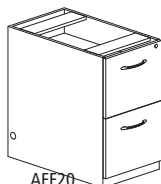

AFF20

- Pedestals have integrated cable management access at top and bottom of ped
- Ped tops are unfinished. Must be attached to underside of surface
- Pedestals cannot be used with height-adjustable desks
- Feature dual-purpose pencil drawers for storing supplies or laptops
- All locks are keyed alike. Lock cores are removable for keying suites individually
- Curved metal pulls with Brushed Nickel finish
- File drawers accommodate letter or legal size hanging file folders
- Pedestals ship fully assembled

Parent #	Description	Dimensions	Weight	List Price
APBBF20	Credenza Pencil/Box/Box/File Pedestal	15 1/4"W x 20"D x 27 1/2"H	75	1,173.00
AFF20	Credenza File/File Pedestal	15 1/4"W x 20"D x 27 1/2"H	74	1,116.00
AMK20	Mobile Kit		14	292.00