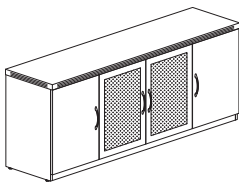

Parent #	Description	Dimensions	Weight	List Price
APST	Personal Storage Tower	24"W x 24"D x 68¾"H	248	2,353.00

GLASS DISPLAY CABINET 

- Glass is tempered for safety and durability
- Two (2) adjustable shelves on 1¼" increments with a total of 5" of adjustment
- Curved metal pulls with Brushed Nickel finish. Additional pull options available
- Grommet in back panel for wall access
- Mouse hole in shelf to permit vertical routing of cables

Parent #	Description	Dimensions	Weight	List Price
AGDC	Glass Display Cabinet	36"W x 18"D x 39¼"H	135	1,906.00

STORAGE CABINET 

- Self-closing hinged doors
- One shelf adjustable on 1¼" increments with a total of 5" of adjustment
- Shelf contains corner mouse hole for vertical cable management
- Mouse hole in back panel for wall access
- Curved metal pulls with Brushed Nickel finish. Additional pull options available

Parent #	Description	Dimensions	Weight	List Price
ASC	Storage Cabinet	36"W x 18"D x 29½"H	132	1,468.00

LOW WALL CABINET 

- Self-closing hinged doors
- One shelf per compartment adjustable on 1¼" increments with a total of 5" of adjustment. (3 shelves total)
- Shelves contain corner mouse hole for vertical cable management
- Mouse hole in back panel for wall access
- Curved metal pulls with Brushed Nickel finish standard. Additional pull options available