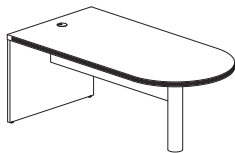

FREESTANDING PENINSULA DESK

- 1 1/8" thick work surface
- Modesty panel is 12"H
- One grommet in surface, standard
- Mouse hole in modesty panel for cable pass through
- Does not accommodate a center drawer

Parent #	Description	Dimensions	Weight	List Price
APT7236	72" Freestanding Peninsula	72"W x 36"D x 29 1/2"H	172	1,702.00