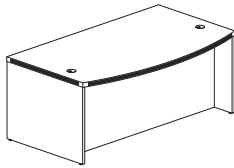

BOW FRONT DESK

- 1 5/8" thick work surface
- Full-height, vertical grain, modesty panel included
- Modesty panel is recessed 14 1/2" at center
- Two grommets in surface, standard

Parent #	Description	Dimensions	Weight	List Price
ABD7242	72" Bowfront Desk	72"W x 42"D x 29 1/2"H	233	1,766.00

CONFERENCE FRONT DESK

- 1 5/8" thick work surface
- Modesty panel is recessed 8 1/2" at center
- Full-height, vertical grain, modesty panel included
- Two grommets in surface, standard

Parent #	Description	Dimensions	Weight	List Price
ARD6630	66" Rectangular Conference Desk	66"W x 30"D x 29 1/2"H	159	1,029.00
ARD7236	72" Rectangular Conference Desk	72"W x 36"D x 29 1/2"H	215	1,530.00

HEIGHT-ADJUSTABLE BOW FRONT DESK 

- Dual motor base
- Hidden Modesty Panel will rise as the Desk rises

Parent #	Description	Dimensions	Weight	List Price
ABDH7242	72" Bow Front Desk with Base	72"W x 42"D x 29½ - 49¼"H	317	4,041.00