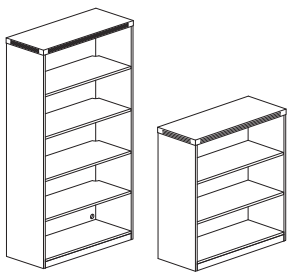

BOOKCASES

AB5S36

AB3S36

- Shelves are adjustable on 1 1/4" increments with 5" of total adjustment
- Shelves contain corner mouse holes for vertical cable management
- Back panel provides grommet for wall access
- Quarter Round Bookcase shelf support 25. lbs per shelf
- Standard Bookcases support 75 lbs. per shelf, evenly distributed

Parent #	Description	Dimensions	Weight	List Price
AB5S36	5 Shelf Bookcase (1 fixed shelf)	36"W x 15"D x 68 3/4"H	175	1,380.000
AB3S36	3 Shelf Bookcase	36"W x 15"D x 39 1/8"H	117	1,146.00