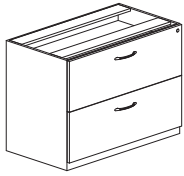

LATERAL FILE FOR CREDENZA/RETURN/EXTENDED CORNER

- Credenza Laterals slide easily under any surface
- Credenza Lateral top is unfinished
- Drawers can support up to 2 lbs. per inch
- Curved metal pulls with Brushed Nickel finish
- All locks are keyed alike. Lock cores are removable for keying suites individually

Parent #	Description	Dimensions	Weight	List Price
ACLF36	36" Credenza Lateral File	36"W x 20"D x 27½"H	126	1,615.00

FREESTANDING LATERAL FILE