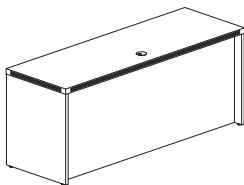

CREDENZA

- 1 5/8" thick work surface
- One grommet in surface, standard
- Full-height, vertical grain, modesty panel included
- Mouse hole in modesty panel for cable pass through
- Modesty panel is recessed 3" for outlet clearance

Parent #	Description	Dimensions	Weight	List Price
ACD7224	72" Credenza	72"W x 24"D x 29 1/2"H	160	1,234.00