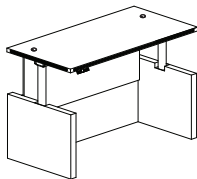

HEIGHT-ADJUSTABLE CONFERENCE FRONT DESK