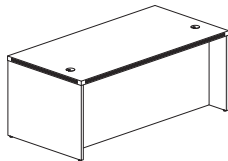

BOW FRONT DESK

- 1 5/8" thick work surface
- Full-height, vertical grain, modesty panel included
- Modesty panel is recessed 14 1/2" at center
- Two grommets in surface, standard

Parent #	Description	Dimensions	Weight	List Price
ABD7242	72" Bowfront Desk	72"W x 42"D x 29 1/2"H	233	1,766.00

CONFERENCE FRONT DESK

- 1 5/8" thick work surface
- Modesty panel is recessed 8 1/2" at center
- Full-height, vertical grain, modesty panel included
- Two grommets in surface, standard

Parent #	Description	Dimensions	Weight	List Price
ARD6630	66" Rectangular Conference Desk	66"W x 30"D x 29 1/2"H	159	1,029.00
ARD7236	72" Rectangular Conference Desk	72"W x 36"D x 29 1/2"H	215	1,530.00