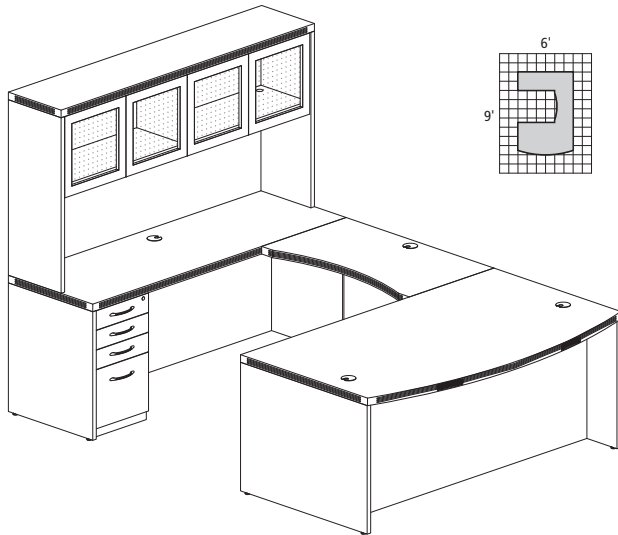

Office Doctor Discount Office Furniture

www.OfficeDr.com 856-368-9085

Safco Sale On Now

Take 50% Off the List Prices in this PDF

Call 856-368-9085 Now

Free Layout & Design Service

Aberdeen Layouts

ABERDEEN IDEA STARTER #1

Consists of:

Qty.	Parent #	Description	List Price Each
1	ABD7242	Bowfront Desk, 72 x 42"	1,766.00
1	ACD7224	Credenza, 72 x 24"	1,234.00
1	ACB4224	Contour Bridge, 42 x 24"	701.00
1	APBBF26	Desk Pencil/Box/Box/File Pedestal	1,321.00
1	APBBF20	Credenza Pencil/Box/Box/File Pedestal	1,173.00
1	AHG72	Hutch with Glass Doors, 72"W	2,057.00
			8,252.00

ABERDEEN IDEA STARTER #2

Consists of:

Qty.	Parent #	Description	List Price Each
1	ABD7242	Bowfront Desk, 72 x 42"	1,766.00
1	ACB4224	Contour Bridge, 42 x 24"	701.00
1	ACD7224	Credenza, 72 x 24"	1,234.00
1	APBBF26	Desk Pencil/Box/Box/File Pedestal	1,321.00
1	AFF20	Credenza File/File Pedestal	1,116.00
1	AFLF36	Freestanding Lateral File, 36 x 24"	2,057.00
1	AHW72	Hutch with Wood Doors, 72"W	1,505.00
2	AHPM	Horizontal Paper Management	409.00
			10,518.00