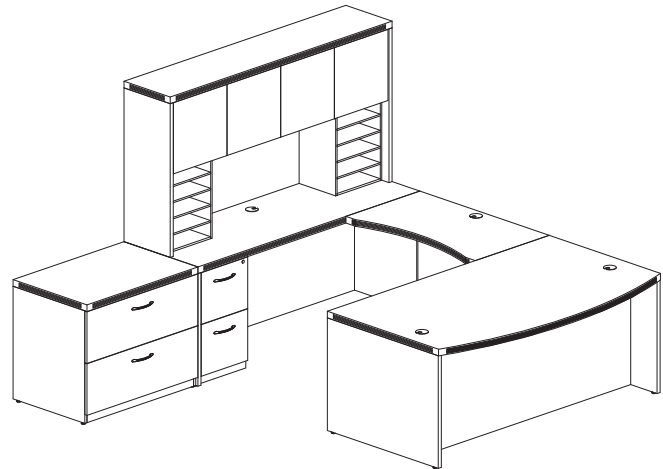

Office Doctor Discount Office Furniture

www.OfficeDr.com 856-368-9085

Safco Sale On Now

Take 50% Off the List Prices in this PDF

Call 856-368-9085 Now

Free Layout & Design Service

Aberdeen Layouts

ABERDEEN IDEA STARTER #1

Consists of:

Qty.	Parent #	Description	List Price Each
1	ABD7242	Bowfront Desk, 72 x 42"	1,766.00
1	ACD7224	Credenza, 72 x 24"	1,234.00
1	ACB4224	Contour Bridge, 42 x 24"	701.00
1	APBBF26	Desk Pencil/Box/Box/File Pedestal	1,321.00
1	APBBF20	Credenza Pencil/Box/Box/File Pedestal	1,173.00
1	AHG72	Hutch with Glass Doors, 72"W	2,057.00
			8,252.00

ABERDEEN IDEA STARTER #2

Consists of:

Qty.	Parent #	Description	List Price Each
1	ABD7242	Bowfront Desk, 72 x 42"	1,766.00
1	ACB4224	Contour Bridge, 42 x 24"	701.00
1	ACD7224	Credenza, 72 x 24"	1,234.00
1	APBBF26	Desk Pencil/Box/Box/File Pedestal	1,321.00
1	AFF20	Credenza File/File Pedestal	1,116.00
1	AFLF36	Freestanding Lateral File, 36 x 24"	2,057.00
1	AHW72	Hutch with Wood Doors, 72"W	1,505.00
2	AHPM	Horizontal Paper Management	409.00
			10,518.00