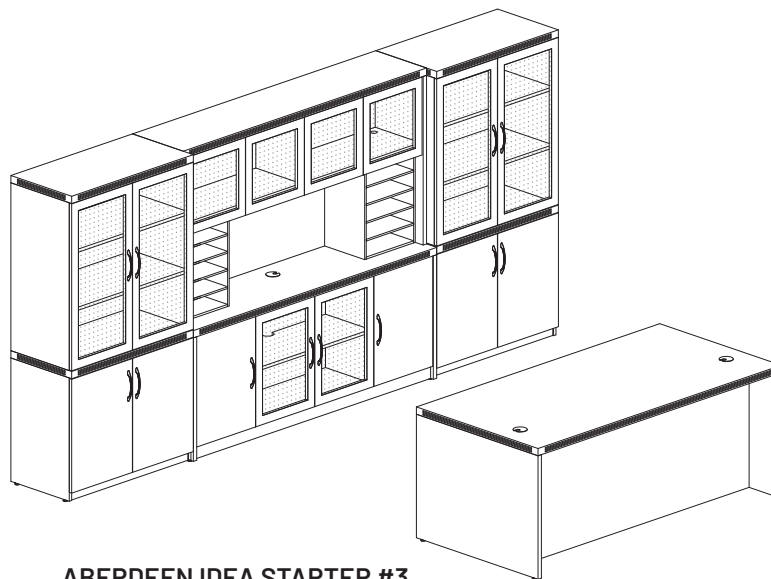

Consists of:

Qty.	Parent #	Description	List Price Each
1	ABD7242	Bowfront Desk, 72 x 42"	1,766.00
1	ACD7224	Credenza, 72 x 24"	1,234.00
1	ACB4224	Contour Bridge, 42 x 24"	701.00
1	APBBF26	Desk Pencil/Box/Box/File Pedestal	1,321.00
1	APBBF20	Credenza Pencil/Box/Box/File Pedestal	1,173.00
1	AHG72	Hutch with Glass Doors, 72"W	2,057.00
			8,252.00

ABERDEEN IDEA STARTER #2

Consists of:

Qty.	Parent #	Description	List Price Each
1	ABD7242	Bowfront Desk, 72 x 42"	1,766.00
1	ACB4224	Contour Bridge, 42 x 24"	701.00
1	ACD7224	Credenza, 72 x 24"	1,234.00
1	APBBF26	Desk Pencil/Box/Box/File Pedestal	1,321.00
1	AFF20	Credenza File/File Pedestal	1,116.00
1	AFLF36	Freestanding Lateral File, 36 x 24"	2,057.00
1	AHW72	Hutch with Wood Doors, 72"W	1,505.00
2	AHPM	Horizontal Paper Management	409.00
			10,518.00