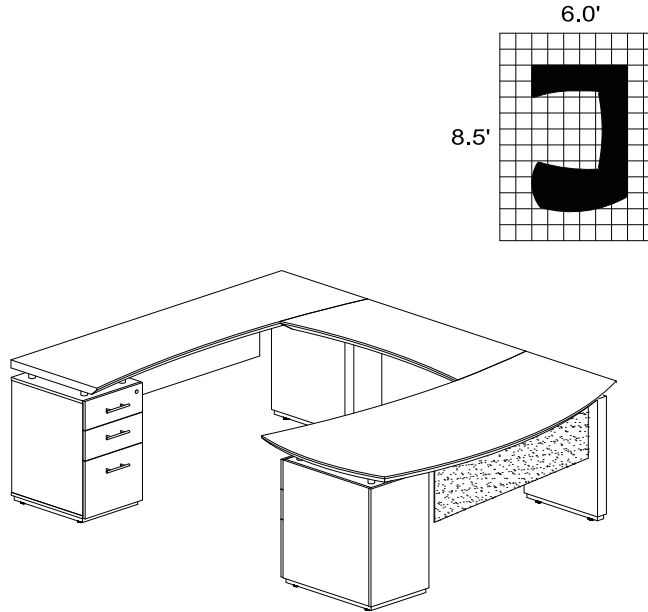

Sterling Series Idea Starters

Safco® Products marketing materials are designed to be used as sales tools for our Dealer network.

- Order as components

STERLING IDEA STARTER #1

Consists of:

QTY.	MODEL NO.	DESCRIPTION	LIST PRICE EACH
1	STRD72B	72" Right Handed Desk with (1) B/B/F Pedestal	2,570.00
1	STEB	48" Curved Bridge	780.00
1	STC72B	72" Credenza with (1) B/B/F Pedestal	2,030.00
1	ACD	Center Drawer	299.00
			5,679.00