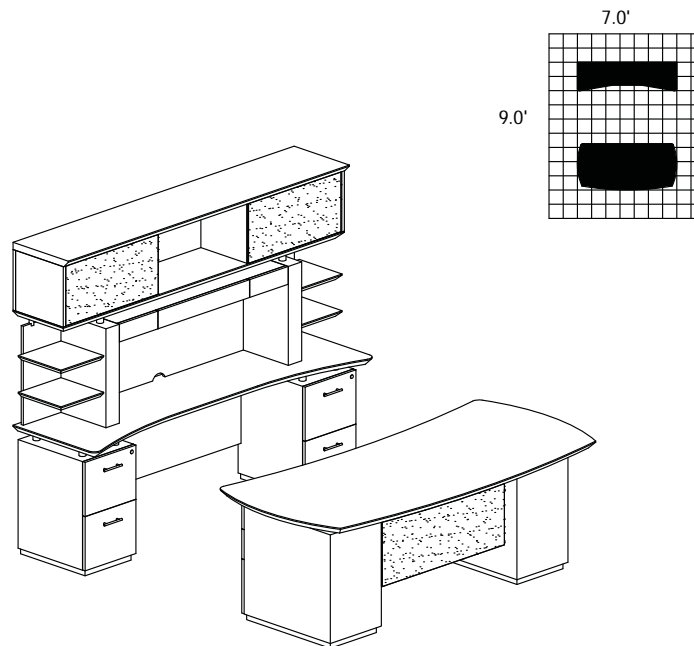

Sterling Series Idea Starters

Safco® Products marketing materials are designed to be used as sales tools for our Dealer network.

- Order as components

STERLING IDEA STARTER #1

Consists of:

QTY.	MODEL NO.	DESCRIPTION	LIST PRICE EACH
1	STRD72B	72" Right Handed Desk with (1) B/B/F Pedestal	2,570.00
1	STEB	48" Curved Bridge	780.00
1	STC72B	72" Credenza with (1) B/B/F Pedestal	2,030.00
1	ACD	Center Drawer	299.00
			5,679.00