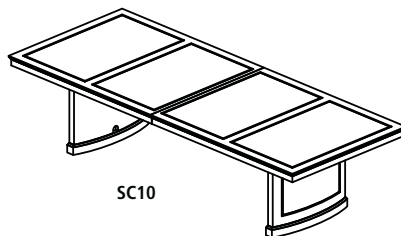

NAPOLI CONFERENCE TABLES

Available in three finishes, Napoli features AA-grade select North American hardwood veneers.

Surfaces: Sierra Cherry finish on Cherry veneer-CRY, Mahogany finish on Walnut veneer-MAH and Charcoal finish on Oak veneer-CGR

- All veneer surfaces are protected with two coats of high-tech catalyzed lacquer
- Grommet hole cutout size is 2¾ x 6"

Model No.	Description	Dimensions	Weight	List Price
NC6	6' Conference Table	72"W x 36"D x 29½"H	197	3,122.00
NC8	8' Conference Table	96"W x 42"D x 29½"H	236	3,886.00
NC10	10' Conference Table	120"W x 48"D x 29½"H	306	5,498.00
NC12	12' Conference Table	144"W x 54"D x 29½"H	358	8,957.00
NC14	14' Conference Table	168"W x 54"D x 29½"H	399	9,375.00
NCR48	Round Conference Table	48" Diameter x 29½"H	135	2,581.00
CTMB	Presentation Board	48 x 48 x 3¼"	110	2,708.00

Model No.	Description	List Price
SPM	6¼"W x 4"D x 1½"H Optional Power Module, UL Listed [includes RJ11-Cat 3 Coupler (phone) and RJ45 Coupler (data)] – 6' Power Cord. Black only.	448.00

Sorrento Veneer Conference Room Tables

SORRENTO CONFERENCE ROOM TABLES

- Rectangular shaped conference tables are only available in Bourbon Cherry-SCR
- Boat-shaped conference tables are only available in Espresso-ESP

Model No.	Description	Dimensions	Weight	List Price
SCR48	48" Round Conference Table	48" Diameter x 29½"H	164	3,151.00
SC6	6' Rectangular or Boat-Shaped Conference Table	72"W x 36"D x 29½"H	231	4,812.00
SC8	8' Rectangular or Boat-Shaped Conference Table	96"W x 42"D x 29½"H	281	5,539.00
SC10	10' Rectangular or Boat-Shaped Conference Table	120"W x 48"D x 29½"H	370	7,749.00
SC12	12' Rectangular or Boat-Shaped Conference Table	144"W x 54"D x 29½"H	514	13,883.00
SCWB	Presentation Board	48"W x 48"H x 3¼"D	109	3,259.00

SC10