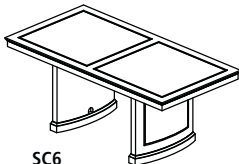

NAPOLI CONFERENCE TABLES

Available in three finishes, Napoli features AA-grade select North American hardwood veneers.

Surfaces: Sierra Cherry finish on Cherry veneer-CRY, Mahogany finish on Walnut veneer-MAH and Charcoal finish on Oak veneer-CGR

- All veneer surfaces are protected with two coats of high-tech catalyzed lacquer
- Grommet hole cutout size is 2¾ x 6"

Model No.	Description	Dimensions	Weight	List Price
NC6	6' Conference Table	72"W x 36"D x 29½"H	197	3,122.00
NC8	8' Conference Table	96"W x 42"D x 29½"H	236	3,886.00
NC10	10' Conference Table	120"W x 48"D x 29½"H	306	5,498.00
NC12	12' Conference Table	144"W x 54"D x 29½"H	358	8,957.00
NC14	14' Conference Table	168"W x 54"D x 29½"H	399	9,375.00
NCR48	Round Conference Table	48" Diameter x 29½"H	135	2,581.00
CTMB	Presentation Board	48 x 48 x 3¼"	110	2,708.00

Model No.	Description	List Price
SPM	6¼"W x 4"D x 1½"H Optional Power Module, UL Listed [includes RJ11-Cat 3 Coupler (phone) and RJ45 Coupler (data)] – 6' Power Cord. Black only.	448.00

Sorrento Veneer Conference Room Tables

SORRENTO CONFERENCE ROOM TABLES

- Rectangular shaped conference tables are only available in Bourbon Cherry-SCR
- Boat-shaped conference tables are only available in Espresso-ESP

Model No.	Description	Dimensions	Weight	List Price
SCR48	48" Round Conference Table	48" Diameter x 29½"H	164	3,151.00
SC6	6' Rectangular or Boat-Shaped Conference Table	72"W x 36"D x 29½"H	231	4,812.00
SC8	8' Rectangular or Boat-Shaped Conference Table	96"W x 42"D x 29½"H	281	5,539.00
SC10	10' Rectangular or Boat-Shaped Conference Table	120"W x 48"D x 29½"H	370	7,749.00
SC12	12' Rectangular or Boat-Shaped Conference Table	144"W x 54"D x 29½"H	514	13,883.00
SCWB	Presentation Board	48"W x 48"H x 3¼"D	109	3,259.00

SCR48

SC6