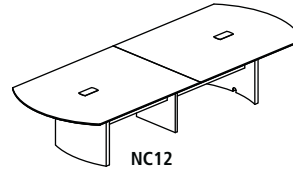

- All veneer surfaces are protected with two coats of high-tech catalyzed lacquer
- Grommet hole cutout size is 2¾ x 6"

Model No.	Description	Dimensions	Weight	List Price
NC6	6' Conference Table	72"W x 36"D x 29½"H	197	3,122.00
NC8	8' Conference Table	96"W x 42"D x 29½"H	236	3,886.00
NC10	10' Conference Table	120"W x 48"D x 29½"H	306	5,498.00
NC12	12' Conference Table	144"W x 54"D x 29½"H	358	8,957.00
NC14	14' Conference Table	168"W x 54"D x 29½"H	399	9,375.00
NCR48	Round Conference Table	48" Diameter x 29½"H	135	2,581.00
CTMB	Presentation Board	48 x 48 x 3¼"	110	2,708.00

NCR48

NC6

NC8

NC12

SPM

Model No.	Description	List Price
SPM	6¼"W x 4"D x 1½"H Optional Power Module, UL Listed [includes RJ11-Cat 3 Coupler (phone) and RJ45 Coupler (data)] – 6' Power Cord. Black only.	448.00

Model No.	Description	Dimensions	Weight	List Price
SCR48	48" Round Conference Table	48" Diameter x 29½"H	164	3,151.00
SC6	6' Rectangular or Boat-Shaped Conference Table	72"W x 36"D x 29½"H	231	4,812.00
SC8	8' Rectangular or Boat-Shaped Conference Table	96"W x 42"D x 29½"H	281	5,539.00
SC10	10' Rectangular or Boat-Shaped Conference Table	120"W x 48"D x 29½"H	370	7,749.00
SC12	12' Rectangular or Boat-Shaped Conference Table	144"W x 54"D x 29½"H	514	13,883.00
SCWB	Presentation Board	48"W x 48"H x 3¼"D	109	3,259.00