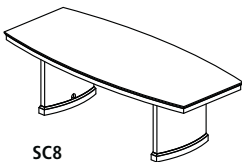

NAPOLI CONFERENCE TABLES

Available in three finishes, Napoli features AA-grade select North American hardwood veneers.

Surfaces: Sierra Cherry finish on Cherry veneer-CRY, Mahogany finish on Walnut veneer-MAH and Charcoal finish on Oak veneer-CGR

- All veneer surfaces are protected with two coats of high-tech catalyzed lacquer
- Grommet hole cutout size is 2¾ x 6"

Model No.	Description	Dimensions	Weight	List Price
NC6	6' Conference Table	72"W x 36"D x 29½"H	197	3,122.00
NC8	8' Conference Table	96"W x 42"D x 29½"H	236	3,886.00
NC10	10' Conference Table	120"W x 48"D x 29½"H	306	5,498.00
NC12	12' Conference Table	144"W x 54"D x 29½"H	358	8,957.00
NC14	14' Conference Table	168"W x 54"D x 29½"H	399	9,375.00
NCR48	Round Conference Table	48" Diameter x 29½"H	135	2,581.00
CTMB	Presentation Board	48 x 48 x 3¼"	110	2,708.00

Model No.	Description	List Price
SPM	6¼"W x 4"D x 1½"H Optional Power Module, UL Listed [includes RJ11-Cat 3 Coupler (phone) and RJ45 Coupler (data)] – 6' Power Cord. Black only.	448.00

Sorrento Veneer Conference Room Tables

SORRENTO CONFERENCE ROOM TABLES

- Rectangular shaped conference tables are only available in Bourbon Cherry-SCR
- Boat-shaped conference tables are only available in Espresso-ESP

Model No.	Description	Dimensions	Weight	List Price
SCR48	48" Round Conference Table	48" Diameter x 29½"H	164	3,151.00
SC6	6' Rectangular or Boat-Shaped Conference Table	72"W x 36"D x 29½"H	231	4,812.00
SC8	8' Rectangular or Boat-Shaped Conference Table	96"W x 42"D x 29½"H	281	5,539.00
SC10	10' Rectangular or Boat-Shaped Conference Table	120"W x 48"D x 29½"H	370	7,749.00
SC12	12' Rectangular or Boat-Shaped Conference Table	144"W x 54"D x 29½"H	514	13,883.00
SCWB	Presentation Board	48"W x 48"H x 3¼"D	109	3,259.00

SC8