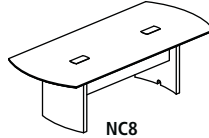

- All veneer surfaces are protected with two coats of high-tech catalyzed lacquer
- Grommet hole cutout size is 2¾ x 6"

Model No.	Description	Dimensions	Weight	List Price
NC6	6' Conference Table	72"W x 36"D x 29½"H	197	3,122.00
NC8	8' Conference Table	96"W x 42"D x 29½"H	236	3,886.00
NC10	10' Conference Table	120"W x 48"D x 29½"H	306	5,498.00
NC12	12' Conference Table	144"W x 54"D x 29½"H	358	8,957.00
NC14	14' Conference Table	168"W x 54"D x 29½"H	399	9,375.00
NCR48	Round Conference Table	48" Diameter x 29½"H	135	2,581.00
CTMB	Presentation Board	48 x 48 x 3¼"	110	2,708.00

NCR48

NC6

NC8

NC12

SPM

Model No.	Description	List Price
SPM	6¼"W x 4"D x 1½"H Optional Power Module, UL Listed [includes RJ11-Cat 3 Coupler (phone) and RJ45 Coupler (data)] – 6' Power Cord. Black only.	448.00

Model No.	Description	Dimensions	Weight	List Price
SCR48	48" Round Conference Table	48" Diameter x 29½"H	164	3,151.00
SC6	6' Rectangular or Boat-Shaped Conference Table	72"W x 36"D x 29½"H	231	4,812.00
SC8	8' Rectangular or Boat-Shaped Conference Table	96"W x 42"D x 29½"H	281	5,539.00
SC10	10' Rectangular or Boat-Shaped Conference Table	120"W x 48"D x 29½"H	370	7,749.00
SC12	12' Rectangular or Boat-Shaped Conference Table	144"W x 54"D x 29½"H	514	13,883.00
SCWB	Presentation Board	48"W x 48"H x 3¼"D	109	3,259.00