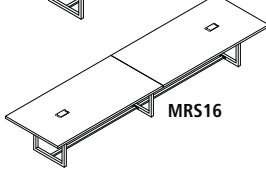

- Cutout designed to work with the PM33 (PM33 is available in either Silver-SLV or Black-BLK)

MRS12

Model No.	Description	Dimensions	List Price	
			Standard Laminate	Premium Laminate
MR42R	Mirella 42" Round Conference Top and Base	42" Diameter x 29 1/2" H	437.00	437.00
MRCS8	8 ft. Conference Table Sitting	96" W x 47 1/4" D x 29 1/2" H	2,298.00	2,365.00
MRS12	12 ft. Conference Table - Sitting	144" W x 47 1/4" D x 29 1/2" H	4,191.00	4,364.00
MRS16	16 ft. Conference Table - Sitting	192" W x 47 1/4" D x 29 1/2" H	4,990.00	5,204.00