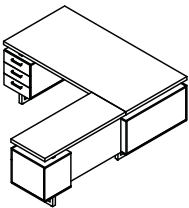

FREESTANDING DESKS

- Double pedestal design with Box/Box/Box and Box/File style
- Includes center drawer under desktop surface
- Includes laminate modesty panel for privacy

Model No.	Description	Dimensions	List Price	
			Standard Laminate	Premium Laminate
MRDBF7236	Double Pedestal Desk, BBB/BF	72"W x 36"D x 29½"H	3,041.00	3,134.00

U-SHAPED CONFIGURATIONS

- Use Bridge Configuration to create a 'U' workstation
- Includes center drawer under desktop surface
- Includes modesty panel

Model No.	Description	Dimensions	List Price	
			Standard Laminate	Premium Laminate
MRUSBF7236	Double Pedestal Desk, BBB/BF with 42"W Bridge 72"W x 20"D x 29½"H Credenza	72"W x 36"D x 29½"H Desk 42"W x 20"D x 29½"H Bridge	4,841.00	5,044.00

L-SHAPED CONFIGURATIONS

- Use Non-Handed Return Configuration to create a 'L' workstation
- Includes center drawer under desktop surface
- Includes modesty panel
- Includes pedestal with BBB/BF/False design options