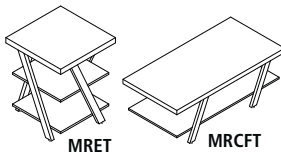

Model No.	Description	Dimensions	List Price	
			Standard Laminate	Premium Laminate
MRCH8	8 ft. Conference Table Standing	96" W x 47 1/4" D x 42" H	2,880.00	3,073.00
MRH12	12 ft. Conference Table - Standing	144" W x 47 1/4" D x 42" H	5,351.00	5,709.00
MRH16	16 ft. Conference Table - Standing	192" W x 47 1/4" D x 42" H	6,663.00	6,860.00
MRPM3BLK	Power Module with 2 Power and 2 USB Outlets 1 Daisy Chain (3 Power Modules per carton), Black			456.00

MRH12

MRH16

MRPM3

OCCASIONAL TABLES

MRET

MRCFT

- Contemporary open design with slanted metal legs
- Bottom shelf for storage

Model No.	Description	Dimensions	List Price	
			Standard Laminate	Premium Laminate
MRET	End Table	20" W x 20" D x 25" H	708.00	756.00
MRCFT	Coffee Table	48" W x 23 3/4" D x 16" H	864.00	923.00