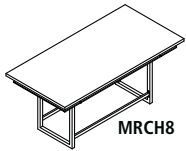

- Two – tier design (3 3/4" between tiers) allows for optional integrated power nested between tiers
- Table with 6 cutouts for power modules (sold separately) use with MRPM3
- MRPM3 includes three Power Modules per carton (1 standard and 2 daisy chain Power Modules)

Model No.	Description	Dimensions	List Price	
			Standard Laminate	Premium Laminate
MRCH8	8 ft. Conference Table Standing	96" W x 47 1/4" D x 42" H	2,880.00	3,073.00
MRH12	12 ft. Conference Table - Standing	144" W x 47 1/4" D x 42" H	5,351.00	5,709.00
MRH16	16 ft. Conference Table - Standing	192" W x 47 1/4" D x 42" H	6,663.00	6,860.00
MRPM3BLK	Power Module with 2 Power and 2 USB Outlets 1 Daisy Chain (3 Power Modules per carton), Black			456.00