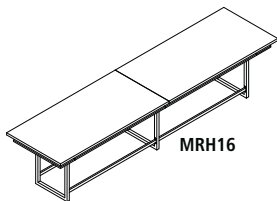

- Cutout designed to work with the PM33 (PM33 is available in either Silver-SLV or Black-BLK)

MRS12

Model No.	Description	Dimensions	List Price	
			Standard Laminate	Premium Laminate
MR42R	Mirella 42" Round Conference Top and Base	42" Diameter x 29 1/2" H	437.00	437.00
MRCS8	8 ft. Conference Table Sitting	96" W x 47 1/4" D x 29 1/2" H	2,298.00	2,365.00
MRS12	12 ft. Conference Table - Sitting	144" W x 47 1/4" D x 29 1/2" H	4,191.00	4,364.00
MRS16	16 ft. Conference Table - Sitting	192" W x 47 1/4" D x 29 1/2" H	4,990.00	5,204.00

MRS16

PM33	Power Module with 2 Power and 2 USB Outlets (Silver or Black)	1,034.00
------	---	----------

PM33

Conference - Standing

MRCH8

- Two – tier design (3 3/4" between tiers) allows for optional integrated power nested between tiers
- Table with 6 cutouts for power modules (sold separately) use with MRPM3
- MRPM3 includes three Power Modules per carton (1 standard and 2 daisy chain Power Modules)

Model No.	Description	Dimensions	List Price	
			Standard Laminate	Premium Laminate
MRCH8	8 ft. Conference Table Standing	96" W x 47 1/4" D x 42" H	2,880.00	3,073.00
MRH12	12 ft. Conference Table - Standing	144" W x 47 1/4" D x 42" H	5,351.00	5,709.00
MRH16	16 ft. Conference Table - Standing	192" W x 47 1/4" D x 42" H	6,663.00	6,860.00
MRPM3BLK	Power Module with 2 Power and 2 USB Outlets 1 Daisy Chain (3 Power Modules per carton), Black			456.00

MRH12

MRH16

MRPM3

OCCASIONAL TABLES

MRET

MRCFT

- Contemporary open design with slanted metal legs
- Bottom shelf for storage

Model No.	Description	Dimensions	List Price	
			Standard Laminate	Premium Laminate
MRET	End Table	20" W x 20" D x 25" H	708.00	756.00
MRCFT	Coffee Table	48" W x 23 3/4" D x 16" H	864.00	923.00