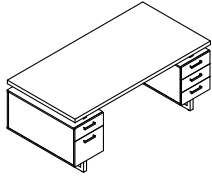

The Mirella™ laminate Desking series has a contemporary design with finishes and accents that provide a residential look

- Desks and Credenzas feature a floating 1½" thick work surface on top of Black or Silver Standoffs (color based on laminate option)
- Desks and Credenzas feature decorative corner accents and double pedestal design
- Pedestal has option of integrated power module with 2 USB ports in top drawer, power module sold separately
- Pedestal comes keyed alike; for additional keying options contact Safco® Customer Care
- Available in **Standard Laminate:** Sand Dune-SDD, Southern Tobacco-STO laminate
  Premium Laminate: White Ash-WAH or White Ash with Stone Gray-SGY (work surface)
- Brushed Silver legs and accents for Stone Gray and White Ash options; Black powder coat legs and accents for Sand Dune and Southern Tobacco
- Refer to Mirella Spec Guide for additional configurations which must be ordered as components

FREESTANDING DESKS

- Double pedestal design with Box/Box/Box and Box/File style
- Includes center drawer under desktop surface
- Includes laminate modesty panel for privacy

Model No.	Description	Dimensions	List Price	
			Standard Laminate	Premium Laminate
MRDBF7236	Double Pedestal Desk, BBB/BF	72"W x 36"D x 29½"H	3,041.00	3,134.00

FREESTANDING CREDENZAS