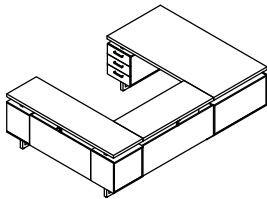

FREESTANDING DESKS

- Double pedestal design with Box/Box/Box and Box/File style
- Includes center drawer under desktop surface
- Includes laminate modesty panel for privacy

Model No.	Description	Dimensions	List Price	
			Standard Laminate	Premium Laminate
MRDBF7236	Double Pedestal Desk, BBB/BF	72"W x 36"D x 29½"H	3,041.00	3,134.00

FREESTANDING CREDENZAS

- Highly configurable with multiple pedestal options available
- Includes modesty panel

Model No.	Description	Dimensions	List Price	
			Standard Laminate	Premium Laminate
MRCBF7220	Double Pedestal Credenza, BBB/BF	72"W x 20"D x 29½"H	2,106.00	2,247.00

U-SHAPED CONFIGURATIONS

- Use Bridge Configuration to create a 'U' workstation
- Includes center drawer under desktop surface
- Includes modesty panel

Model No.	Description	Dimensions	List Price	
			Standard Laminate	Premium Laminate
MRUSBF7236	Double Pedestal Desk, BBB/BF with 42"W Bridge 72"W x 20"D x 29½"H Credenza	72"W x 36"D x 29½"H Desk 42"W x 20"D x 29½"H Bridge	4,841.00	5,044.00