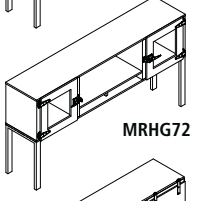

Mirella™ Laminate Series

Safco® Products marketing materials are designed to be used as sales tools for our Dealer network.

HUTCHES

MRHW72

- Hutches come with the choice of smoked or frosted glass doors with decorative hinges and latches or wood doors with sliding barn door hardware
- Available in Standard Laminate Southern Tobacco-STO, Sand Dune-SDD and Premium Laminate White Ash-WAH
- Frosted glass doors for White Ash-WAH, Smoked glass door for Southern Tobacco-STO and Sand Dune-SDD

Model No.	Description	Dimensions	List Price Standard Laminate	List Price Premium Laminate
Hutch with Supports				
MRHW72	72" Hutch with Sliding Wood Doors	72"W x 15"D x 38"H	1,217.00	1,279.00
MRHG72	72" Hutch with Glass Doors	72"W x 15"D x 38"H	1,430.00	1,499.00

Wall Mounted Hutches

MRHTWD72	72" Hutch with Sliding Wood Doors	72"W x 15"D x 18"H	809.00	853.00
MRHTGD72	72" Hutch with Glass Doors	72"W x 15"D x 18"H	1,021.00	1,070.00

NOTE: Recommended under-cabinet LED Task Light is model EZDP.
Other LED Task/Desk lighting is available in the Ergonomics section page 209.

STORAGE OPTIONS

- Low Wall Cabinets feature two cabinets and two open shelves for compartmentalized storage
- Low Wall Cabinets come with the choice of smoked or frosted glass doors with decorative hinges and latches or wood doors with sliding barn door hardware
- Frosted glass doors for White Ash-WAH and Stone Gray-SGY (work surface), Smoked glass door for Southern Tobacco-STO and Sand Dune-SDD
- Lateral File includes one file drawer and one storage drawer
- Storage Cabinet (MRSC36) has one shelf with concealed storage
- Glass Door Display Cabinet (MRGDC) and Wood Door Storage Cabinet (MRWDC) include three storage shelves