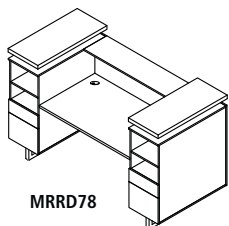

RECEPTION STATIONS

MRRD78

- Floating 1/2" thick tempered glass reception counter
- Frosted tempered glass top for White Ash options; Smoked glass top for Southern Tobacco & Sand Dune
- Available: Standard Laminate Southern Tobacco-STO, Sand Dune-SDD and Premium Laminate White Ash-WAH
- Features a floating 1 1/8" thick surface
- Has a 2 Shelf/Box/File Pedestals for storage
- Includes center drawer under desktop surface

Model No.	Description	Dimensions	List Price	
			Standard Laminate	Premium Laminate
MRRD78	Reception Desk with Counter Top Glass	78" W x 36" D x 48" H	4,716.00	4,800.00