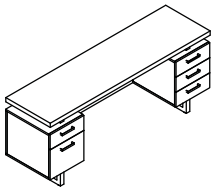

- Highly configurable with multiple pedestal options available
- Includes modesty panel

Model No.	Description	Dimensions	List Price	
			Standard Laminate	Premium Laminate
MRCBF7220	Double Pedestal Credenza, BBB/BF	72"W x 20"D x 29½"H	2,106.00	2,247.00

U-SHAPED CONFIGURATIONS

- Use Bridge Configuration to create a 'U' workstation
- Includes center drawer under desktop surface
- Includes modesty panel