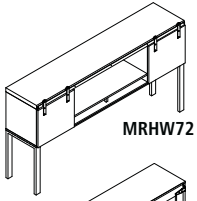

Mirella™ Laminate Series

Safco® Products marketing materials are designed to be used as sales tools for our Dealer network.

HUTCHES