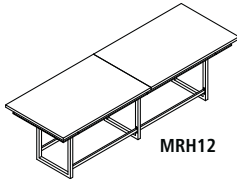

- Cutout designed to work with the PM33 (PM33 is available in either Silver-SLV or Black-BLK)

MRS12

Model No.	Description	Dimensions	List Price	
			Standard Laminate	Premium Laminate
MR42R	Mirella 42" Round Conference Top and Base	42" Diameter x 29 1/2" H	437.00	437.00
MRCS8	8 ft. Conference Table Sitting	96" W x 47 1/4" D x 29 1/2" H	2,298.00	2,365.00
MRS12	12 ft. Conference Table - Sitting	144" W x 47 1/4" D x 29 1/2" H	4,191.00	4,364.00
MRS16	16 ft. Conference Table - Sitting	192" W x 47 1/4" D x 29 1/2" H	4,990.00	5,204.00

MRS16

PM33	Power Module with 2 Power and 2 USB Outlets (Silver or Black)	1,034.00
------	---	----------

PM33

Conference - Standing

MRCH8

- Two – tier design (3 3/4" between tiers) allows for optional integrated power nested between tiers
- Table with 6 cutouts for power modules (sold separately) use with MRPM3
- MRPM3 includes three Power Modules per carton (1 standard and 2 daisy chain Power Modules)

Model No.	Description	Dimensions	List Price	
			Standard Laminate	Premium Laminate
MRCH8	8 ft. Conference Table Standing	96" W x 47 1/4" D x 42" H	2,880.00	3,073.00
MRH12	12 ft. Conference Table - Standing	144" W x 47 1/4" D x 42" H	5,351.00	5,709.00
MRH16	16 ft. Conference Table - Standing	192" W x 47 1/4" D x 42" H	6,663.00	6,860.00
MRPM3BLK	Power Module with 2 Power and 2 USB Outlets 1 Daisy Chain (3 Power Modules per carton), Black			456.00