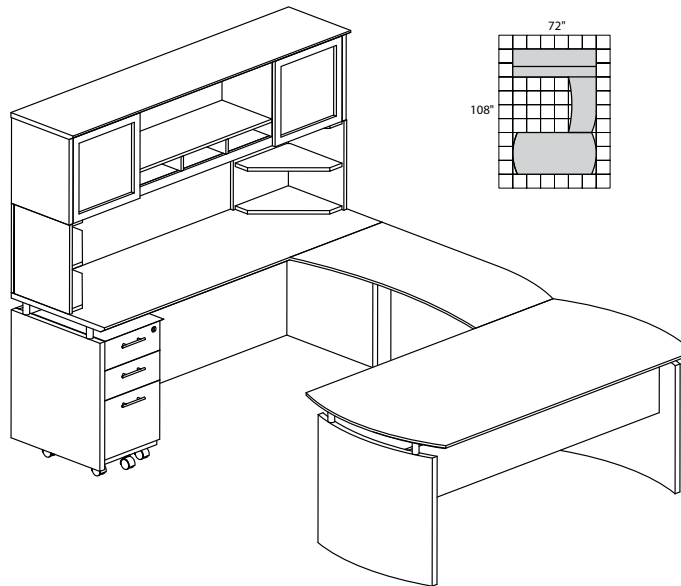

Medina™ Laminate Series Idea Starters

Safco® Products marketing materials are designed to be used as sales tools for our Dealer network.

• Order as components

MEDINA SERIES – IDEA STARTER #1

Consists of:

QTY.	MODEL NO.	DESCRIPTION	LIST PRICE EACH
1	MND72	72"W Desk	1,175.00
1	MNEXTR	Curved Desk Extension	712.00
1	MNRTPL	Curved Desk Return with P/B/F Pedestal	1,257.00
1	ACD	Center Drawer	299.00
1	MVLC	Low Wall Cabinet	1,707.00
1	MVLF	Lateral File	1,468.00
			6,618.00