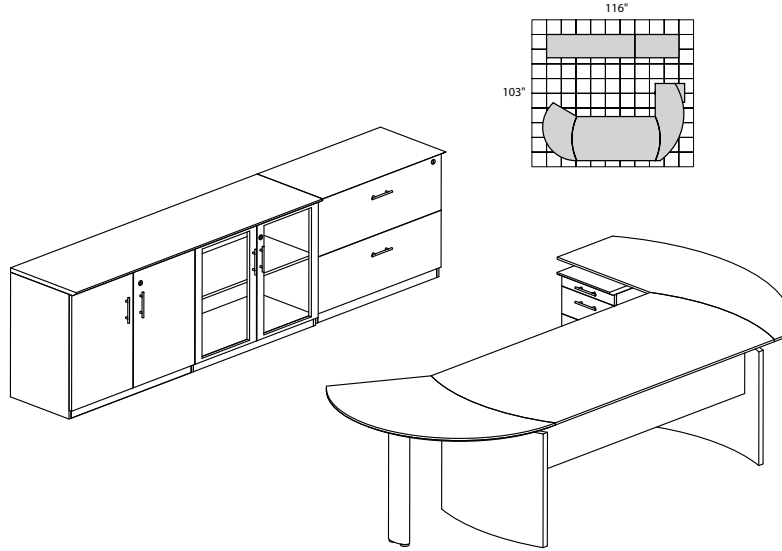

Medina™ Laminate Series Idea Starters

Safco® Products marketing materials are designed to be used as sales tools for our Dealer network.

• Order as components

MEDINA SERIES – IDEA STARTER #1

Consists of:

QTY.	MODEL NO.	DESCRIPTION	LIST PRICE EACH
1	MND72	72"W Desk	1,175.00
1	MNEXTR	Curved Desk Extension	712.00
1	MNRTPL	Curved Desk Return with P/B/F Pedestal	1,257.00
1	ACD	Center Drawer	299.00
1	MVLC	Low Wall Cabinet	1,707.00
1	MVLF	Lateral File	1,468.00
			6,618.00