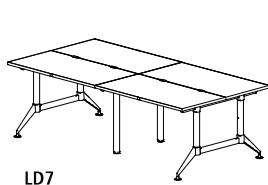

8 - Workstations

Model No.	Description	Dimensions	1" TFL in Designer White or Driftwood List	Add "H" for 1½" HPL List	Add "BASE" for Base only List
LD19	Dual-Sided Starter/ (3) Adders - 24 x 48" (Each User)	48"D x 192"W	4,705.00	6,265.00	2,137.00
LD20	Dual-Sided Starter/ (3) Adders - 24 x 60" (Each User)	48"D x 240"W	5,181.00	6,848.00	2,207.00
LD21	Dual-Sided Starter/ (3) Adders - 24 x 72" (Each User)	48"D x 288"W	5,727.00	8,116.00	2,292.00
LD22	Dual-Sided Starter/ (3) Adders - 30 x 48" (Each User)	60"D x 192"W	5,736.00	8,152.00	2,269.00
LD23	Dual-Sided Starter/ (3) Adders - 30 x 60" (Each User)	60"D x 240"W	6,048.00	8,704.00	2,341.00
LD24	Dual-Sided Starter/ (3) Adders - 30 x 72" (Each User)	60"D x 288"W	6,822.00	9,447.00	2,423.00