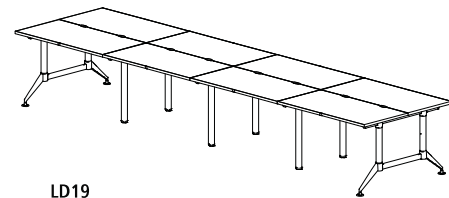

8 - Workstations

Model No.	Description	Dimensions	1" TFL in Designer White or Driftwood List	Add "H" for 1½" HPL List	Add "BASE" for Base only List
LD19	Dual-Sided Starter/ (3) Adders - 24 x 48" (Each User)	48"D x 192"W	4,705.00	6,265.00	2,137.00
LD20	Dual-Sided Starter/ (3) Adders - 24 x 60" (Each User)	48"D x 240"W	5,181.00	6,848.00	2,207.00
LD21	Dual-Sided Starter/ (3) Adders - 24 x 72" (Each User)	48"D x 288"W	5,727.00	8,116.00	2,292.00
LD22	Dual-Sided Starter/ (3) Adders - 30 x 48" (Each User)	60"D x 192"W	5,736.00	8,152.00	2,269.00
LD23	Dual-Sided Starter/ (3) Adders - 30 x 60" (Each User)	60"D x 240"W	6,048.00	8,704.00	2,341.00
LD24	Dual-Sided Starter/ (3) Adders - 30 x 72" (Each User)	60"D x 288"W	6,822.00	9,447.00	2,423.00