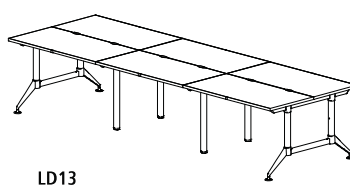

8 - Workstations

Model No.	Description	Dimensions	1" TFL in Designer White or Driftwood List	Add "H" for 1½" HPL List	Add "BASE" for Base only List
LD19	Dual-Sided Starter/ (3) Adders - 24 x 48" (Each User)	48"D x 192"W	4,705.00	6,265.00	2,137.00
LD20	Dual-Sided Starter/ (3) Adders - 24 x 60" (Each User)	48"D x 240"W	5,181.00	6,848.00	2,207.00
LD21	Dual-Sided Starter/ (3) Adders - 24 x 72" (Each User)	48"D x 288"W	5,727.00	8,116.00	2,292.00
LD22	Dual-Sided Starter/ (3) Adders - 30 x 48" (Each User)	60"D x 192"W	5,736.00	8,152.00	2,269.00
LD23	Dual-Sided Starter/ (3) Adders - 30 x 60" (Each User)	60"D x 240"W	6,048.00	8,704.00	2,341.00
LD24	Dual-Sided Starter/ (3) Adders - 30 x 72" (Each User)	60"D x 288"W	6,822.00	9,447.00	2,423.00