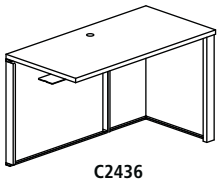

24" Deep Returns

Model No.	Dimensions	Weight	List Price	No Modesty Panel (+N) List Price
C2486	24"W x 24"D x 29"H, No Pedestal	65	815.00	800.00
C2406	30"W x 24"D x 29"H, No Pedestal	70	851.00	—
C2416	36"W x 24"D x 29"H, No Pedestal	75	909.00	909.00
C2426	42"W x 24"D x 29"H, No Pedestal	82	1,066.00	956.00
C2436	48"W x 24"D x 29"H, No Pedestal	89	1,141.00	1,035.00
C2446	54"W x 24"D x 29"H, No Pedestal	96	1,312.00	1,205.00
C2456	60"W x 24"D x 29"H, No Pedestal	103	1,249.00	1,222.00
C2466	66"W x 24"D x 29"H, No Pedestal	110	1,464.00	1,314.00
C2476	72"W x 24"D x 29"H, No Pedestal	117	1,526.00	1,377.00