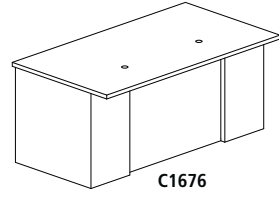

C1676

Model No.	Dimensions	Weight	List Price	No Modesty Panel (+N) List Price
C1656	60"W x 36"D x 29"H, No Pedestal	139	1,638.00	—
C1676	72"W x 36"D x 29"H, No Pedestal	157	1,737.00	1,596.00

36" Deep Rectangular with One Pedestal