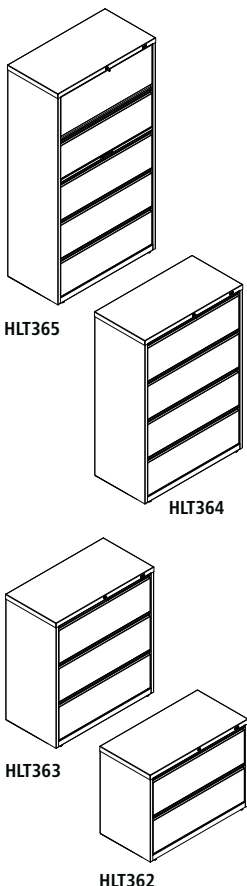

CSII™ LATERAL FILES

- All units feature anti-tipping drawer interlock system that allows only one drawer open at a time
- Full width recessed designer drawer pulls
- Side-to-side rails support letter, legal and/or A4 filing
- Top drawer of 5 Drawer Lateral is a roll out shelf
- Extendable posting shelf between third and fourth drawer on 5-Drawer Laterals
- All files ship keyed random
- Features adjustable leveling glides
- Counter weight included to meet ANSI/BIFMA stability requirements
- Optional Front-to-Back filing rails (4-pk) Black only
- Optional divider kit available (10-pk) Black only
- UL GREENGUARD certified
- Available in Black-BLCK, Medium Tone-MDTN, Desert Sage-DESA, and Mist-MIST

Model No.	Description	Dimensions	Weight	List Price
HLT425	42"W, 5-Drawer Lateral File	42"W x 18 1/8"D x 67 5/8"H	230	2,986.00
HLT365	36"W, 5-Drawer Lateral File	36"W x 18 1/8"D x 67 5/8"H	202	2,977.00
HLT305	30"W, 5-Drawer Lateral File	30"W x 18 1/8"D x 67 5/8"H	179	2,619.00
HLT424	42"W, 4-Drawer Lateral File	42"W x 18 1/8"D x 52 1/2"H	195	2,501.00
HLT364	36"W, 4-Drawer Lateral File	36"W x 18 1/8"D x 52 1/2"H	174	2,216.00
HLT304	30"W, 4-Drawer Lateral File	30"W x 18 1/8"D x 52 1/2"H	148	1,923.00
HLT423	42"W, 3-Drawer Lateral File	42"W x 18 1/8"D x 40 1/4"H	173	1,916.00
HLT363	36"W, 3-Drawer Lateral File	36"W x 18 1/8"D x 40 1/4"H	153	1,782.00
HLT303	30"W, 3-Drawer Lateral File	30"W x 18 1/8"D x 40 1/4"H	133	1,626.00
HLT422	42"W, 2-Drawer Lateral File	42"W x 18 1/8"D x 28"H	144	1,719.00
HLT362	36"W, 2-Drawer Lateral File	36"W x 18 1/8"D x 28"H	123	1,471.00
HLT302	30"W, 2-Drawer Lateral File	30"W x 18 1/8"D x 28"H	101	1,231.00
HLTFBR4	Front-to-Back Filing rails (4-pack)	1 1/8"W x 15 3/4"D x 3/4"H	2 1/2	88.00
HLTDV10	Divider kit (10-pack)	5"H x 12.88"D / per divider	8 1/2	148.00
HMKEY	Master Key	—	1	18.00