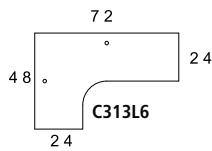

Model No.	Dimensions	Weight	List Price	No Modesty Panel (+N) List Price
C313L6	72"W x 48"D x 29"H x 24"D, Return Left, No Pedestal	175	2,385.00	2,384.00
C313R6	72"W x 48"D x 29"H x 24"D, Return Right, No Pedestal	175	2,385.00	2,384.00
C313L1	72"W x 48"D x 29"H x 24"D, Return Left with one B/B/F Pedestal	214	3,241.00	3,079.00
C313R1	72"W x 48"D x 29"H x 24"D, Return Right with one B/B/F Pedestal	214	3,241.00	2,807.00