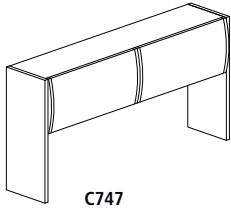

Model No.	Dimensions	Weight	List Price
C7421	42"W x 15"D x 36"H	80	1,378.00
C743	48"W x 15"D x 36"H	85	1,624.00
C745	60"W x 15"D x 36"H	103	2,008.00
C746	66"W x 15"D x 36"H	108	1,928.00
C747	72"W x 15"D x 36"H	115	2,237.00

OVERHEAD FLIPPER DOOR WITH SOFT CLOSE FEATURE GSA

- Sold as a complete overhead unit
- Same specifications as Overhead Flipper Door
- Enhanced safety feature ensures controlled movement with pneumatic cylinder