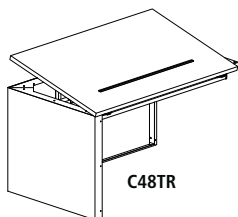

CREDENZA WITH TWO PEDESTALS 

C1175

Model No.	Dimensions	Weight	List Price	No Modesty Panel (+N) List Price
C1142	54"W x 24"D x 29"H, 2 B/B/F Pedestals	178	3,242.00	3,163.00
C1152	60"W x 24"D x 29"H, 2 B/B/F Pedestals	185	3,296.00	3,210.00
C1162	66"W x 24"D x 29"H, 2 B/B/F Pedestals	192	3,366.00	3,256.00
C1172	72"W x 24"D x 29"H, 2 B/B/F Pedestals	204	3,437.00	3,329.00
C1145	54"W x 24"D x 29"H, 1 B/B/F Pedestal, 1 F/F Pedestal	178	2,956.00	3,163.00
C1155	60"W x 24"D x 29"H, 1 B/B/F Pedestal, 1 F/F Pedestal	185	3,005.00	3,210.00
C1165	66"W x 24"D x 29"H, 1 B/B/F Pedestal, 1 F/F Pedestal	192	3,069.00	3,256.00
C1175	72"W x 24"D x 29"H, 1 B/B/F Pedestal, 1 F/F Pedestal	204	3,214.00	3,036.00
C1144	54"W x 24"D x 29"H, 2 F/F Pedestal	178	3,242.00	3,163.00
C1154	60"W x 24"D x 29"H, 2 F/F Pedestal	185	3,082.00	3,210.00
C1164	66"W x 24"D x 29"H, 2 F/F Pedestal	187	3,366.00	3,256.00
C1174	72"W x 24"D x 29"H, 2 F/F Pedestal	199	3,214.00	3,036.00

C48T

Model No.	Dimensions	Weight	List Price
C36T	36"W x 30"D x 29"H	130	2,181.00
C48T	48"W x 30"D x 29"H	150	2,589.00

C48TR

Model No.	Dimensions	Weight	List Price
C36TR	36"W x 30"D x 29"H	110	2,103.00
C48TR	48"W x 30"D x 29"H	130	2,152.00