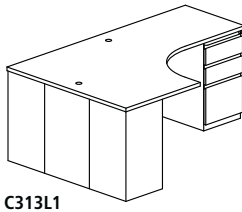

C313L3	72"W x 48"D x 29"H x 24"D, Return Left with one F/F Pedestal	214	3,241.00	3,079.00
C313R3	72"W x 48"D x 29"H x 24"D, Return Right with one F/F Pedestal	214	3,241.00	3,079.00