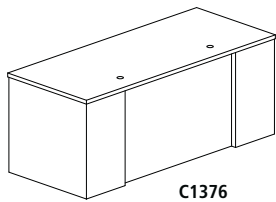

Overhead: All steel cabinet body. Contoured door for aesthetics. Doors travel up and over top of unit using ball bearing slides. Standard locks are concealed under cabinet body and are core-removable to create keyed-alike suites. 13⅞" deep shelf is 20" above Desk. Options include: Soft close, tackboard and task light.

Privacy Panels: Hollow core privacy panels available in tackable fabric. Can be stacked or ganged. Panel heights can be combined for three levels of privacy, either 18", 27" or 36"H.

Meets or exceeds all ANSI/BIFMA standards.
All grommets, overhead door and stackable fabric panel trim will match the work surface edging color (Black, Taupe, Warm Gray & Ice Gray).

• Work surfaces available in CSII™ colors, see page 10 for Safco corporate Laminates and Paint colors or go to Safco website to view color swatches

30" DEEP RECTANGULAR DESK

- Pedestal depth is 30"
- Choice of File/File (F/F) and/or Box/Box/File (B/B/F)
- 300 lb. capacity, evenly distributed
- Full height modesty panel included
- Two grommets in surface, standard
- Work surfaces available in five colors; see Safco website for color information
- See page 41 for interior leg panel information

C1376

Model No.	Dimensions	Weight	List Price	No Modesty Panel (+N) List Price
C1336	48"W x 30"D x 29"H, No Pedestal	114	1,268.00	1,168.00
C1356	60"W x 30"D x 29"H, No Pedestal	124	1,498.00	1,287.00
C1366	66"W x 30"D x 29"H, No Pedestal	132	1,478.00	1,446.00
C1376	72"W x 30"D x 29"H, No Pedestal	142	1,608.00	1,342.00

30" Deep Rectangular with one Pedestal