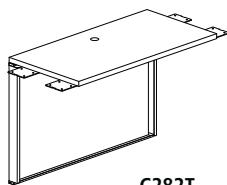

C282T

Straight Bridge

Model No.	Dimensions	Weight	List Price
C281T	36"W x 24"D x 29"H, Full Modesty Panel	50	703.00
C282T	42"W x 24"D x 29"H, Full Modesty Panel	57	742.00
C283T	48"W x 24"D x 29"H, Full Modesty Panel	65	728.00
C281S	36"W x 24"D x 29"H, 2/3 Modesty Panel	45	688.00
C282S	42"W x 24"D x 29"H, 2/3 Modesty Panel	53	725.00
C283S	48"W x 24"D x 29"H, 2/3 Modesty Panel	60	765.00

Continued on next page.