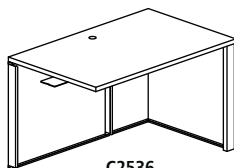

30" Deep Returns **GSA**

C2536

Model No.	Dimensions	Weight	List Price	No Modesty Panel (+N) List Price
C2506	30"W x 30"D x 29"H, No Pedestal	89	1,043.00	951.00
C2516	36"W x 30"D x 29"H, No Pedestal	94	1,121.00	—
C2526	42"W x 30"D x 29"H, No Pedestal	101	1,166.00	1,060.00
C2536	48"W x 30"D x 29"H, No Pedestal	109	1,169.00	1,139.00
C2546	54"W x 30"D x 29"H, No Pedestal	119	1,440.00	—
C2556	60"W x 30"D x 29"H, No Pedestal	123	1,493.00	1,348.00
C2566	66"W x 30"D x 29"H, No Pedestal	133	1,559.00	—
C2576	72"W x 30"D x 29"H, No Pedestal	141	1,562.00	—

30" Deep with One Pedestal **GSA**