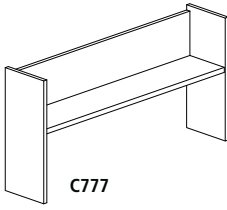

PENCIL DRAWER 

- Attaches to underside of worksurface
- Full extension slides

Model No.	Dimensions	Weight	List Price
19400	21" W x 16" D x 2" H	4	183.00

GROMMETS 

- Available in Black-BK, Taupe-TP, Ice Gray-IG or Warm Gray-WG
- Field installed grommet holes required

Model No.	Dimensions	Weight	List Price
F740	2¾" W x 2⅞" D	1	39.00

CSII™ Modular Desking

Safco® Products marketing materials are designed to be used as sales tools for our Dealer network.

OVERHEAD OPEN SHELF GSA