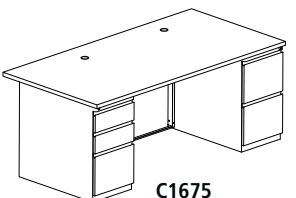

C1675

Model No.	Dimensions	Weight	List Price	No Modesty Panel (+N) List Price
C1652	60"W x 36"D x 29"H, 2 B/B/F Pedestals	187	3,490.00	3,367.00
C1662	66"W x 36"D x 29"H, 2 B/B/F Pedestals	202	3,547.00	3,406.00
C1672	72"W x 36"D x 29"H, 2 B/B/F Pedestals	217	3,635.00	3,501.00
C1655	60"W x 36"D x 29"H, 1 B/B/F Pedestal, 1 F/F Pedestal	187	3,490.00	3,367.00
C1665	66"W x 36"D x 29"H, 1 B/B/F Pedestal, 1 F/F Pedestal	202	3,547.00	3,406.00
C1675	72"W x 36"D x 29"H, 1 B/B/F Pedestal, 1 F/F Pedestal	217	3,399.00	3,501.00
C1654	60"W x 36"D x 29"H, 2 F/F Pedestals	187	3,490.00	3,367.00
C1664	66"W x 36"D x 29"H, 2 F/F Pedestals	202	3,547.00	3,406.00
C1674	72"W x 36"D x 29"H, 2 F/F Pedestals	217	3,315.00	3,501.00