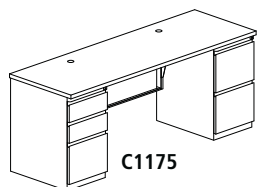

CREDENZA WITH TWO PEDESTALS

C1175

Model No.	Dimensions	Weight	List Price	No Modesty Panel (+N) List Price
C1142	54"W x 24"D x 29"H, 2 B/B/F Pedestals	178	3,242.00	3,163.00
C1152	60"W x 24"D x 29"H, 2 B/B/F Pedestals	185	3,296.00	3,210.00
C1162	66"W x 24"D x 29"H, 2 B/B/F Pedestals	192	3,366.00	3,256.00
C1172	72"W x 24"D x 29"H, 2 B/B/F Pedestals	204	3,437.00	3,329.00
C1145	54"W x 24"D x 29"H, 1 B/B/F Pedestal, 1 F/F Pedestal	178	2,956.00	3,163.00
C1155	60"W x 24"D x 29"H, 1 B/B/F Pedestal, 1 F/F Pedestal	185	3,005.00	3,210.00
C1165	66"W x 24"D x 29"H, 1 B/B/F Pedestal, 1 F/F Pedestal	192	3,069.00	3,256.00
C1175	72"W x 24"D x 29"H, 1 B/B/F Pedestal, 1 F/F Pedestal	204	3,214.00	3,036.00
C1144	54"W x 24"D x 29"H, 2 F/F Pedestal	178	3,242.00	3,163.00
C1154	60"W x 24"D x 29"H, 2 F/F Pedestal	185	3,082.00	3,210.00
C1164	66"W x 24"D x 29"H, 2 F/F Pedestal	187	3,366.00	3,256.00
C1174	72"W x 24"D x 29"H, 2 F/F Pedestal	199	3,214.00	3,036.00

TILT TOP TABLES

- Pencil stop standard in work surface
- Top may be positioned from 0° to 60° in 19 preset positions
- No grommet
- Interior leg panel cannot be used due to frame of tilt-top mechanism