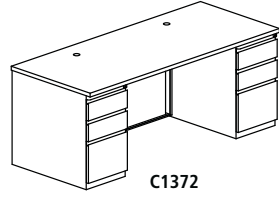

• Work surfaces available in CSII™ colors, see page 10 for Safco corporate Laminates and Paint colors or go to Safco website to view color swatches

30" DEEP RECTANGULAR DESK

30" Deep Rectangular with Two Pedestals

C1372

Model No.	Dimensions	Weight	List Price	No Modesty Panel (+N) List Price
C1342	54"W x 30"D x 29"H, 2 B/B/F Pedestals	175	3,228.00	3,218.00
C1352	60"W x 30"D x 29"H, 2 B/B/F Pedestals	180	3,401.00	3,278.00
C1362	66"W x 30"D x 29"H, 2 B/B/F Pedestals	190	3,476.00	3,336.00
C1372	72"W x 30"D x 29"H, 2 B/B/F Pedestals	200	3,505.00	3,070.00
C1345	54"W x 30"D x 29"H, 1 B/B/F Pedestal, 1 F/F Pedestal	175	3,325.00	3,218.00
C1355	60"W x 30"D x 29"H, 1 B/B/F Pedestal, 1 F/F Pedestal	180	3,401.00	3,278.00
C1365	66"W x 30"D x 29"H, 1 B/B/F Pedestal, 1 F/F Pedestal	190	3,170.00	3,336.00
C1375	72"W x 30"D x 29"H, 1 B/B/F Pedestal, 1 F/F Pedestal	200	3,505.00	3,367.00