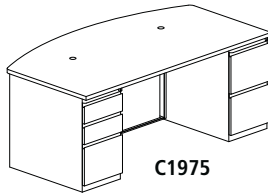

C1975

Model No.	Dimensions	Weight	List Price	No Modesty Panel (+N) List Price
C1952	60"W x 39"D x 29"H, 2 B/B/F Pedestals	225	3,723.00	3,601.00
C1962	66"W x 39"D x 29"H, 2 B/B/F Pedestals	235	3,578.00	3,692.00
C1972	72"W x 39"D x 29"H, 2 B/B/F Pedestals	245	3,627.00	3,743.00
C1955	60"W x 39"D x 29"H, 1 B/B/F Pedestal, 1 F/F Pedestal	225	3,481.00	3,601.00
C1965	66"W x 39"D x 29"H, 1 B/B/F Pedestal, 1 F/F Pedestal	235	3,578.00	3,692.00
C1975	72"W x 39"D x 29"H, 1 B/B/F Pedestal, 1 F/F Pedestal	245	3,879.00	3,743.00
C1954	60"W x 39"D x 29"H, 2 F/F Pedestals	225	3,723.00	3,601.00
C1964	66"W x 39"D x 29"H, 2 F/F Pedestals	235	3,827.00	3,692.00
C1974	72"W x 39"D x 29"H, 2 F/F Pedestals	245	3,879.00	3,743.00

BRIDGES

- Not freestanding, requires support from adjoining work surfaces
- Available as straight or contoured bridge
- Available with full, 2/3 height, or no modesty panel
- One grommet in surface, standard