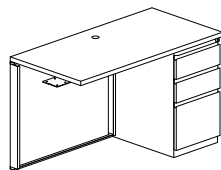

24" Deep with One Pedestal **GSA**

C2441

Model No.	Dimensions	Weight	List Price	No Modesty Panel (+N) List Price
C2481	24"W x 24"D x 29"H, 1 B/B/F Pedestal	94	1,659.00	1,678.00
C2401	30"W x 24"D x 29"H, 1 B/B/F Pedestal	99	1,833.00	1,739.00
C2411	36"W x 24"D x 29"H, 1 B/B/F Pedestal	104	1,771.00	1,799.00
C2421	42"W x 24"D x 29"H, 1 B/B/F Pedestal	111	1,973.00	1,865.00
C2431	48"W x 24"D x 29"H, 1 B/B/F Pedestal	118	1,917.00	1,940.00
C2441	54"W x 24"D x 29"H, 1 B/B/F Pedestal	125	2,157.00	1,865.00
C2451	60"W x 24"D x 29"H, 1 B/B/F Pedestal	132	2,268.00	2,118.00
C2461	66"W x 24"D x 29"H, 1 B/B/F Pedestal	139	2,345.00	2,197.00
C2471	72"W x 24"D x 29"H, 1 B/B/F Pedestal	146	2,207.00	2,271.00

C2483	24"W x 24"D x 29"H, 1 F/F Pedestal	94	1,774.00	1,678.00
C2403	30"W x 24"D x 29"H, 1 F/F Pedestal	99	1,671.00	1,739.00
C2413	36"W x 24"D x 29"H, 1 F/F Pedestal	104	1,894.00	1,799.00
C2423	42"W x 24"D x 29"H, 1 F/F Pedestal	111	1,973.00	1,865.00
C2433	48"W x 24"D x 29"H, 1 F/F Pedestal	118	2,050.00	1,940.00
C2443	54"W x 24"D x 29"H, 1 F/F Pedestal	125	1,967.00	2,046.00
C2453	60"W x 24"D x 29"H, 1 F/F Pedestal	132	2,068.00	1,931.00
C2463	66"W x 24"D x 29"H, 1 F/F Pedestal	139	2,345.00	2,197.00
C2473	72"W x 24"D x 29"H, 1 F/F Pedestal	146	2,421.00	2,271.00