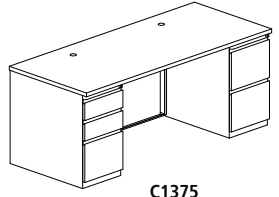

C1372

Model No.	Dimensions	Weight	List Price	No Modesty Panel (+N) List Price
C1342	54"W x 30"D x 29"H, 2 B/B/F Pedestals	175	3,228.00	3,218.00
C1352	60"W x 30"D x 29"H, 2 B/B/F Pedestals	180	3,401.00	3,278.00
C1362	66"W x 30"D x 29"H, 2 B/B/F Pedestals	190	3,476.00	3,336.00
C1372	72"W x 30"D x 29"H, 2 B/B/F Pedestals	200	3,505.00	3,070.00
C1345	54"W x 30"D x 29"H, 1 B/B/F Pedestal, 1 F/F Pedestal	175	3,325.00	3,218.00
C1355	60"W x 30"D x 29"H, 1 B/B/F Pedestal, 1 F/F Pedestal	180	3,401.00	3,278.00
C1365	66"W x 30"D x 29"H, 1 B/B/F Pedestal, 1 F/F Pedestal	190	3,170.00	3,336.00
C1375	72"W x 30"D x 29"H, 1 B/B/F Pedestal, 1 F/F Pedestal	200	3,505.00	3,367.00