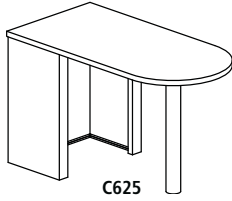

C48T

Model No.	Dimensions	Weight	List Price
C36T	36"W x 30"D x 29"H	130	2,181.00
C48T	48"W x 30"D x 29"H	150	2,589.00

C48TR

Model No.	Dimensions	Weight	List Price
C36TR	36"W x 30"D x 29"H	110	2,103.00
C48TR	48"W x 30"D x 29"H	130	2,152.00

END TEAM TABLES 

- Half round, team tables connect to two CSII™ Desks that are placed back to back
- Cannot be used when integrated pedestal is on Desk end as it is secured to Desk leg
- One grommet in surface, standard

C515

Model No.	Dimensions	Weight	List Price
C523	25"W x 48"D x 29"H	85	1,296.00
C515	31"W x 60"D x 29"H	78	1,262.00

PENINSULA FREESTANDING TABLE 

- Attaches to right or left side of bridges or returns
- No grommet
- Interior leg panel cannot be used due to unique "U" shaped leg