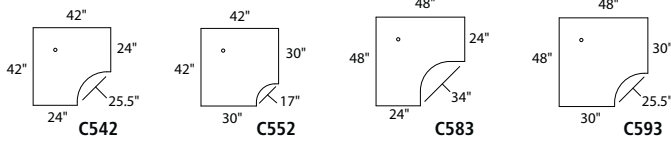

C2583	24"W x 30"D x 29"H, 1 F/F Pedestal	123	1,887.00	1,791.00
C2503	30"W x 30"D x 29"H, 1 F/F Pedestal	128	1,777.00	1,853.00
C2513	36"W x 30"D x 29"H, 1 F/F Pedestal	133	1,881.00	1,915.00
C2523	42"W x 30"D x 29"H, 1 F/F Pedestal	140	2,096.00	1,981.00
C2533	48"W x 30"D x 29"H, 1 F/F Pedestal	147	2,165.00	2,056.00
C2543	54"W x 30"D x 29"H, 1 F/F Pedestal	153	2,336.00	2,230.00
C2553	60"W x 30"D x 29"H, 1 F/F Pedestal	162	2,409.00	2,263.00
C2563	66"W x 30"D x 29"H, 1 F/F Pedestal	170	2,502.00	2,352.00
C2573	72"W x 30"D x 29"H, 1 F/F Pedestal	180	2,657.00	2,507.00

Model No.	Dimensions	Weight	List Price	No Modesty Panel (+N) List Price
C542	24"D x 42"W x 42"W x 24"D x 29"H	124	2,190.00	1,917.00
C552	30"D x 42"W x 42"W x 30"D x 29"H	129	2,238.00	—
C583	24"D x 48"W x 48"W x 24"D x 29"H	131	2,144.00	—
C593	30"D x 48"W x 48"W x 30"D x 29"H	143	2,398.00	—