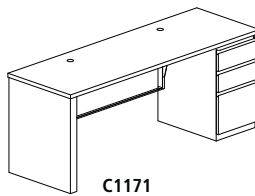

CREDENZA WITH ONE PEDESTAL GSA

Model No.	Dimensions	Weight	List Price	No Modesty Panel (+N) List Price
C1131	48"W x 24"D x 29"H, 1 B/B/F Pedestal	130	2,109.00	2,171.00
C1141	54"W x 24"D x 29"H, 1 B/B/F Pedestal	137	2,293.00	2,210.00
C1151	60"W x 24"D x 29"H, 1 B/B/F Pedestal	144	2,345.00	2,249.00
C1161	66"W x 24"D x 29"H, 1 B/B/F Pedestal	151	2,261.00	2,324.00
C1171	72"W x 24"D x 29"H, 1 B/B/F Pedestal	158	2,487.00	2,397.00
C1133	48"W x 24"D x 29"H, 1 F/F Pedestal	130	2,056.00	2,171.00
C1143	54"W x 24"D x 29"H, 1 F/F Pedestal	137	2,293.00	2,210.00
C1153	60"W x 24"D x 29"H, 1 F/F Pedestal	144	2,345.00	2,249.00
C1163	66"W x 24"D x 29"H, 1 F/F Pedestal	151	2,261.00	2,324.00
C1173	72"W x 24"D x 29"H, 1 F/F Pedestal	160	2,487.00	2,397.00