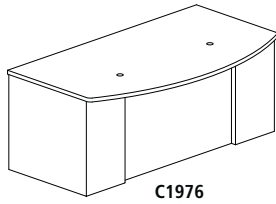

39" DEEP BOW FRONT DESK

- Flush Modesty = 9" overhang, Recessed Modesty = 10 1/4" overhang
- See page 41 for interior leg panel information
- Full height modesty panel included
- Two grommets in surface, standard

C1976

Model No.	Dimensions	Weight	List Price	No Modesty Panel (+N) List Price
C1956	60"W x 39"D x 29"H, No Pedestal	140	1,742.00	—
C1976	72"W x 39"D x 29"H, No Pedestal	160	1,906.00	1,773.00

39" Bow Front Desk with One Pedestal