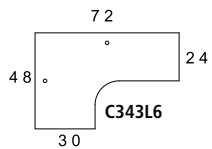

Model No.	Dimensions	Weight	List Price	No Modesty Panel (+N) List Price
C343L6	72"W x 48"D x 29"H x 30"D, Return Left, No Pedestal	175	2,326.00	2,384.00
C343R6	72"W x 48"D x 29"H x 30"D, Return Right, No Pedestal	175	2,326.00	2,384.00
C343L1	72"W x 48"D x 29"H x 30"D, Return Left with one B/B/F Pedestal	224	3,241.00	3,079.00
C343R1	72"W x 48"D x 29"H x 30"D, Return Right with one B/B/F Pedestal	224	3,241.00	3,079.00
C343L3	72"W x 48"D x 29"H x 30"D, Return Left with one F/F Pedestal	224	2,955.00	3,079.00
C343R3	72"W x 48"D x 29"H x 30"D, Return Right with one F/F Pedestal	224	3,241.00	3,079.00