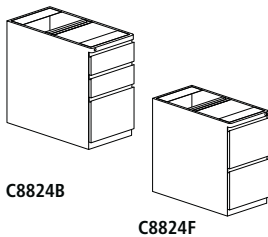

KEYED ALIKE LOCK TUMBLERS

Please read carefully to facilitate proper ordering or call Customer Care at 1-888-971-6225 for assistance.

CSII™ pedestals ship with keyed alike locks already installed. CSII overheads ship with randomly numbered paired locks (per overhead). To key alike suites of product, order the appropriate quantity of like numbered core kits for each workstation. Removable Core Kits include one core, two keys, one core removal tool and instructions. Removable Lock Core Kits available from CLCK3 through CLCK19.

Model No.	Description	Weight	List Price
*CLCK3 through CLCK19	Removable Lock Core Kit	1	62.00
C88MKEYH	Master Key	1	30.00
Q618	Core Removal Tool	1	34.00

Note: Tumblers are specific to CSII peds, CSII overheads, lateral files and "P" style peds.
* Limited quantities available.

PEDESTALS

- Full width "J" style pulls
- Locks standard
- Supports letter and legal file widths
- Unique recessed base design allows casters to be added without adding additional height to the pedestal
- Full extension ball bearing slides
- Leveling glides have 5/8" of adjustability
- If not integrating pedestal as a leg, must order pedestal as follows – 24"D surface use 17 1/2"D pedestal, 30", 36" and 39"D surfaces use 24"D pedestal
- Available in five colors: Putty-PUTY, Black-BLCK, Mist-MIST, Medium Tone-MDTN, and Desert Sage-DESA

Model No.	Description	Weight	List Price
C8824B	15"W x 24"D x 28"H - B/B/F	65	1,191.00
C8824F	15"W x 24"D x 28"H - F/F	60	1,191.00
C8830B	15"W x 30"D x 28"H - B/B/F	75	1,228.00
C8830F	15"W x 30"D x 28"H - F/F	67	1,120.00
C8824M	24"D - Mobile Kit, includes steel top and casters	31	166.00
C8830M	30"D - Mobile Kit, includes steel top and casters	34	174.00