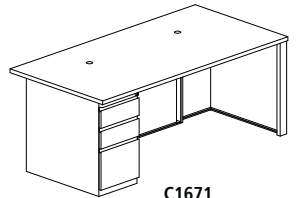

C1671

Model No.	Dimensions	Weight	List Price	No Modesty Panel (+N) List Price
C1651	60"W x 36"D x 29"H, 1 B/B/F Pedestal	180	2,250.00	2,345.00
C1661	66"W x 36"D x 29"H, 1 B/B/F Pedestal	190	2,356.00	2,389.00
C1671	72"W x 36"D x 29"H, 1 B/B/F Pedestal	200	2,615.00	2,259.00
C1653	60"W x 36"D x 29"H, 1 F/F Pedestal	180	2,468.00	2,345.00
C1663	66"W x 36"D x 29"H, 1 F/F Pedestal	190	2,520.00	2,389.00
C1673	72"W x 36"D x 29"H, 1 F/F Pedestal	200	2,615.00	2,477.00

36" Deep Rectangular with Two Pedestals