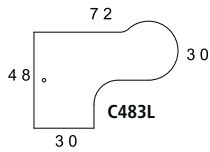

P TABLES

- The "P" Table combines a reference surface with a Peninsula Table
- Right (R) and left (L) hand versions available
- One grommet in surface, standard
- Allows for a very compact work area
- Full height modesty panel included

• 30" D Return with Conference End

Model No.	Dimensions	Weight	List Price	No Modesty Panel (+N) List Price
C483L	72" W x 48" D x 29" H x 30" D, Return Left Conference	152	2,576.00	2,384.00
C483R	72" W x 48" D x 29" H x 30" D, Return Right Conference	152	2,576.00	2,384.00

INTERIOR LEG PANEL

- Attaches to leg interior for a clean appearance
- Provides space to conceal cable management from surface to floor
- Easy Assembly – Adheres with magnetic tape