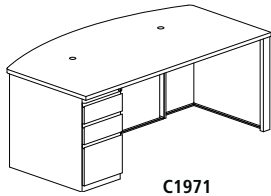

39" DEEP BOW FRONT DESK 

- Flush Modesty = 9" overhang, Recessed Modesty = 10 1/4" overhang
- See page 41 for interior leg panel information
- Full height modesty panel included
- Two grommets in surface, standard

C1976

Model No.	Dimensions	Weight	List Price	No Modesty Panel (+N) List Price
C1956	60"W x 39"D x 29"H, No Pedestal	140	1,742.00	—
C1976	72"W x 39"D x 29"H, No Pedestal	160	1,906.00	1,773.00

39" Bow Front Desk with One Pedestal