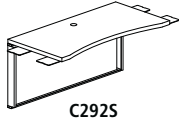

C282T

Straight Bridge

Model No.	Dimensions	Weight	List Price
C281T	36"W x 24"D x 29"H, Full Modesty Panel	50	703.00
C282T	42"W x 24"D x 29"H, Full Modesty Panel	57	742.00
C283T	48"W x 24"D x 29"H, Full Modesty Panel	65	728.00
C281S	36"W x 24"D x 29"H, 2/3 Modesty Panel	45	688.00
C282S	42"W x 24"D x 29"H, 2/3 Modesty Panel	53	725.00
C283S	48"W x 24"D x 29"H, 2/3 Modesty Panel	60	765.00

Continued on next page.

BRIDGES 

- Not freestanding, requires support from adjoining work surfaces

Straight Bridge continued

Model No.	Dimensions	Weight	List Price
C281N	36"W x 24"D x 29"H, No Modesty Panel	40	652.00
C282N	42"W x 24"D x 29"H, No Modesty Panel	45	628.00
C283N	48"W x 24"D x 29"H, No Modesty Panel	50	712.00