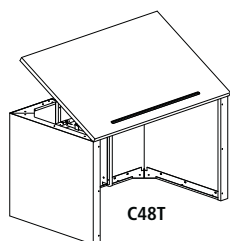

Model No.	Dimensions	Weight	List Price
C36T	36"W x 30"D x 29"H	130	2,181.00
C48T	48"W x 30"D x 29"H	150	2,589.00