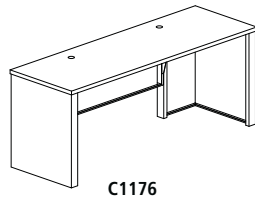

24" DEEP CREDENZA GSA

- Pedestal depth is 24"
- Two grommets in surface, standard
- See page 41 for interior leg panel information
- 2/3 height modesty panel included
- F/F and/or B/B/F available
- Pedestals and legs are non-handed to allow installation on either left or right

Model No.	Dimensions	Weight	List Price	No Modesty Panel (+N) List Price
C1136	48"W x 24"D x 29"H, No Pedestal	94	1,358.00	1,165.00
C1146	54"W x 24"D x 29"H, No Pedestal	101	1,440.00	—
C1156	60"W x 24"D x 29"H, No Pedestal	108	1,335.00	1,370.00
C1166	66"W x 24"D x 29"H, No Pedestal	115	1,423.00	1,425.00
C1176	72"W x 24"D x 29"H, No Pedestal	122	1,579.00	1,479.00