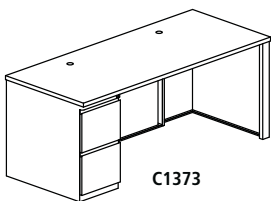

C1373

Model No.	Dimensions	Weight	List Price	No Modesty Panel (+N) List Price
C1331	48"W x 30"D x 29"H, 1 B/B/F Pedestal	157	2,114.00	2,206.00
C1341	54"W x 30"D x 29"H, 1 B/B/F Pedestal	162	2,345.00	2,239.00
C1351	60"W x 30"D x 29"H, 1 B/B/F Pedestal	167	2,430.00	2,302.00
C1361	66"W x 30"D x 29"H, 1 B/B/F Pedestal	175	2,502.00	2,366.00
C1371	72"W x 30"D x 29"H, 1 B/B/F Pedestal	185	2,528.00	2,239.00
C1333	48"W x 30"D x 29"H, 1 F/F Pedestal	157	2,114.00	2,206.00
C1343	54"W x 30"D x 29"H, 1 F/F Pedestal	162	2,345.00	2,239.00
C1353	60"W x 30"D x 29"H, 1 F/F Pedestal	167	2,216.00	2,302.00
C1363	66"W x 30"D x 29"H, 1 F/F Pedestal	175	2,282.00	2,366.00
C1373	72"W x 30"D x 29"H, 1 F/F Pedestal	185	2,528.00	2,394.00