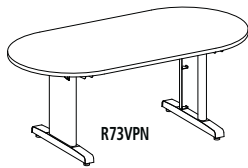

Full-size conference tables with optional power and data modules designed for optional power and data access to operate computers and presentation equipment during meetings.

- Three shapes of conference surfaces: Racetrack, Boat and Rectangular
- All tables are 29"H overall
- All tables standard with two legs, except for 120" with three legs
- Table legs are constructed of 14-gauge steel and available in standard Black finish
- Tops constructed of 1½" thick high pressure laminate with t-mold edge
- Tables can be ordered with Black grommets
- If ordering optional Power Module, table must be ordered with grommets
- **Base and Grommet Options:** For Premier Leg and grommets add suffix "P" or for Premier Leg and no grommets add suffix "PN" to the end of the model number. **72"W Conference table comes with only 1 grommet and all other 2 grommets.**
- **Base Finish:** List prices shown are for Black base finish. The bases can be finished in any other standard finish for a $50 list upcharge. Add a "C" suffix after the model number and specify standard finish: **see page 10 for Corporate paint colors details**
- **Work surfaces available in CSII™ colors, see page 10 for Safco corporate Laminates and Paint colors or go to Safco website to view color swatches**

CSII™ Conference Tables

Conference Tables		Premier Leg Grommets (+P) List Price	Premier Leg No Grommets (+PN) List Price
Model No.	Description		
R73R	72 x 36" Rectangular	2,766.00	2,690.00
R73B	72 x 36" Boat-Shaped	2,766.00	2,690.00
R73V	72 x 36" Racetrack	2,766.00	2,690.00
R84R	84 x 42" Rectangular	3,014.00	2,943.00
R84B	84 x 42" Boat-Shaped	3,014.00	2,943.00
R84V	84 x 42" Racetrack	3,014.00	2,943.00
R94R	96 x 48" Rectangular	3,088.00	3,018.00
R94B	96 x 48" Boat-Shaped	3,088.00	3,018.00
R94V	96 x 48" Racetrack	3,088.00	3,018.00
R95V	96 x 54" Racetrack	3,168.00	3,091.00
R104R	108 x 48" Rectangular	3,547.00	3,466.00
R104B	108 x 48" Boat-Shaped	3,547.00	3,466.00
R104V	108 x 48" Racetrack	3,547.00	3,466.00
R124R	120 x 48" Rectangular	4,071.00	3,992.00
R124B	120 x 48" Boat-Shaped	4,071.00	3,995.00
R124V	120 x 48" Racetrack	4,071.00	3,995.00
R125R	120 x 54" Rectangular	4,288.00	4,219.00
R125B	120 x 54" Boat-Shaped	4,288.00	4,219.00

Optional Power Module		List Price
Model No.	Description	
SPM	Optional Power Module [includes RJII-Cat 3 coupler (phone) and RJ45-Cat3 coupler (data)] – 6' power cord	448.00