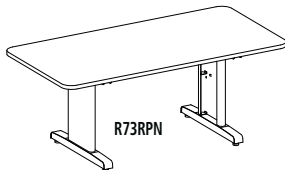

Full-size conference tables with optional power and data modules designed for optional power and data access to operate computers and presentation equipment during meetings.

- Three shapes of conference surfaces: Racetrack, Boat and Rectangular
- All tables are 29"H overall
- All tables standard with two legs, except for 120" with three legs
- Table legs are constructed of 14-gauge steel and available in standard Black finish
- Tops constructed of 1½" thick high pressure laminate with t-mold edge
- Tables can be ordered with Black grommets
- If ordering optional Power Module, table must be ordered with grommets
- **Base and Grommet Options:** For Premier Leg and grommets add suffix "P" or for Premier Leg and no grommets add suffix "PN" to the end of the model number. **72"W Conference table comes with only 1 grommet and all other 2 grommets.**
- **Base Finish:** List prices shown are for Black base finish. The bases can be finished in any other standard finish for a $50 list upcharge. Add a "C" suffix after the model number and specify standard finish: **see page 10 for Corporate paint colors details**
- **Work surfaces available in CSII™ colors, see page 10 for Safco corporate Laminates and Paint colors or go to Safco website to view color swatches**

CSII™ Conference Tables

Conference Tables		Premier Leg Grommets (+P) List Price	Premier Leg No Grommets (+PN) List Price
Model No.	Description		
R73R	72 x 36" Rectangular	2,766.00	2,690.00
R73B	72 x 36" Boat-Shaped	2,766.00	2,690.00
R73V	72 x 36" Racetrack	2,766.00	2,690.00
R84R	84 x 42" Rectangular	3,014.00	2,943.00
R84B	84 x 42" Boat-Shaped	3,014.00	2,943.00
R84V	84 x 42" Racetrack	3,014.00	2,943.00
R94R	96 x 48" Rectangular	3,088.00	3,018.00
R94B	96 x 48" Boat-Shaped	3,088.00	3,018.00
R94V	96 x 48" Racetrack	3,088.00	3,018.00
R95V	96 x 54" Racetrack	3,168.00	3,091.00
R104R	108 x 48" Rectangular	3,547.00	3,466.00
R104B	108 x 48" Boat-Shaped	3,547.00	3,466.00
R104V	108 x 48" Racetrack	3,547.00	3,466.00
R124R	120 x 48" Rectangular	4,071.00	3,992.00
R124B	120 x 48" Boat-Shaped	4,071.00	3,995.00
R124V	120 x 48" Racetrack	4,071.00	3,995.00
R125R	120 x 54" Rectangular	4,288.00	4,219.00
R125B	120 x 54" Boat-Shaped	4,288.00	4,219.00

Optional Power Module		List Price
Model No.	Description	
SPM	Optional Power Module [includes RJII-Cat 3 coupler (phone) and RJ45-Cat3 coupler (data)] – 6' power cord	448.00