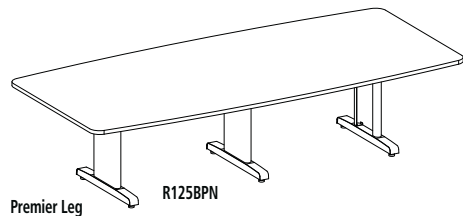

Full-size conference tables with optional power and data modules designed for optional power and data access to operate computers and presentation equipment during meetings.

- Three shapes of conference surfaces: Racetrack, Boat and Rectangular
- All tables are 29"H overall
- All tables standard with two legs, except for 120" with three legs
- Table legs are constructed of 14-gauge steel and available in standard Black finish
- Tops constructed of 1½" thick high pressure laminate with t-mold edge
- Tables can be ordered with Black grommets
- If ordering optional Power Module, table must be ordered with grommets
- **Base and Grommet Options:** For Premier Leg and grommets add suffix "P" or for Premier Leg and no grommets add suffix "PN" to the end of the model number. **72"W Conference table comes with only 1 grommet and all other 2 grommets.**
- **Base Finish:** List prices shown are for Black base finish. The bases can be finished in any other standard finish for a $50 list upcharge. Add a "C" suffix after the model number and specify standard finish: **see page 10 for Corporate paint colors details**
- **Work surfaces available in CSII™ colors, see page 10 for Safco corporate Laminates and Paint colors or go to Safco website to view color swatches**

CSII™ Conference Tables

Conference Tables		Premier Leg Grommets (+P) List Price	Premier Leg No Grommets (+PN) List Price
Model No.	Description		
R73R	72 x 36" Rectangular	2,766.00	2,690.00
R73B	72 x 36" Boat-Shaped	2,766.00	2,690.00
R73V	72 x 36" Racetrack	2,766.00	2,690.00
R84R	84 x 42" Rectangular	3,014.00	2,943.00
R84B	84 x 42" Boat-Shaped	3,014.00	2,943.00
R84V	84 x 42" Racetrack	3,014.00	2,943.00
R94R	96 x 48" Rectangular	3,088.00	3,018.00
R94B	96 x 48" Boat-Shaped	3,088.00	3,018.00
R94V	96 x 48" Racetrack	3,088.00	3,018.00
R95V	96 x 54" Racetrack	3,168.00	3,091.00
R104R	108 x 48" Rectangular	3,547.00	3,466.00
R104B	108 x 48" Boat-Shaped	3,547.00	3,466.00
R104V	108 x 48" Racetrack	3,547.00	3,466.00
R124R	120 x 48" Rectangular	4,071.00	3,992.00
R124B	120 x 48" Boat-Shaped	4,071.00	3,995.00
R124V	120 x 48" Racetrack	4,071.00	3,995.00
R125R	120 x 54" Rectangular	4,288.00	4,219.00
R125B	120 x 54" Boat-Shaped	4,288.00	4,219.00

Optional Power Module		List Price
Model No.	Description	
SPM	Optional Power Module [includes RJII-Cat 3 coupler (phone) and RJ45-Cat3 coupler (data)] – 6' power cord	448.00