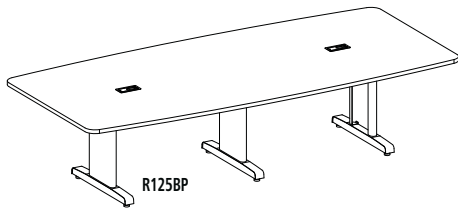

Full-size conference tables with optional power and data modules designed for optional power and data access to operate computers and presentation equipment during meetings.

- Three shapes of conference surfaces: Racetrack, Boat and Rectangular
- All tables are 29"H overall
- All tables standard with two legs, except for 120" with three legs
- Table legs are constructed of 14-gauge steel and available in standard Black finish
- Tops constructed of 1½" thick high pressure laminate with t-mold edge
- Tables can be ordered with Black grommets
- If ordering optional Power Module, table must be ordered with grommets
- **Base and Grommet Options:** For Premier Leg and grommets add suffix "P" or for Premier Leg and no grommets add suffix "PN" to the end of the model number. **72"W Conference table comes with only 1 grommet and all other 2 grommets.**
- **Base Finish:** List prices shown are for Black base finish. The bases can be finished in any other standard finish for a $50 list upcharge. Add a "C" suffix after the model number and specify standard finish: **see page 10 for Corporate paint colors details**
- **Work surfaces available in CSII™ colors, see page 10 for Safco corporate Laminates and Paint colors or go to Safco website to view color swatches**

CSII™ Conference Tables

Conference Tables		Premier Leg Grommets (+P) List Price	Premier Leg No Grommets (+PN) List Price
Model No.	Description		
R73R	72 x 36" Rectangular	2,766.00	2,690.00
R73B	72 x 36" Boat-Shaped	2,766.00	2,690.00
R73V	72 x 36" Racetrack	2,766.00	2,690.00
R84R	84 x 42" Rectangular	3,014.00	2,943.00
R84B	84 x 42" Boat-Shaped	3,014.00	2,943.00
R84V	84 x 42" Racetrack	3,014.00	2,943.00
R94R	96 x 48" Rectangular	3,088.00	3,018.00
R94B	96 x 48" Boat-Shaped	3,088.00	3,018.00
R94V	96 x 48" Racetrack	3,088.00	3,018.00
R95V	96 x 54" Racetrack	3,168.00	3,091.00
R104R	108 x 48" Rectangular	3,547.00	3,466.00
R104B	108 x 48" Boat-Shaped	3,547.00	3,466.00
R104V	108 x 48" Racetrack	3,547.00	3,466.00
R124R	120 x 48" Rectangular	4,071.00	3,992.00
R124B	120 x 48" Boat-Shaped	4,071.00	3,995.00
R124V	120 x 48" Racetrack	4,071.00	3,995.00
R125R	120 x 54" Rectangular	4,288.00	4,219.00
R125B	120 x 54" Boat-Shaped	4,288.00	4,219.00

Optional Power Module		List Price
Model No.	Description	
SPM	Optional Power Module [includes RJII-Cat 3 coupler (phone) and RJ45-Cat3 coupler (data)] – 6' power cord	448.00