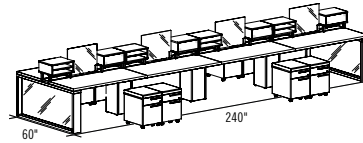

C5NN-PLAN11

C5NN-PLAN11 $42,882

- 4 C5NNS-RCDT6060
- 2 CNNS-CBDT60
- 3 CNNS-LBD1212WM
- 8 CNNS-MP1518F
- 8 CNNS-DVM1118
- 4 CNNS-SCT2418
- 8 CNNNN-CU1518
- 8 CNNNN-TK1606

1½"-thick laminate (5). Bases, divider panels and top storage modules in translucent acrylic (T).

Electrical components $2,300

- 1 LGC-FFEED60
- 3 LGC-PASS36
- 4 LGC-4TRAC260C1