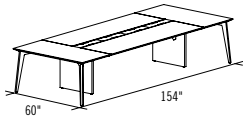

C5NNN-PLAN08

C5NNN-PLAN08 $6,825

- 1 C5KNS-RCDT6096
- 2 C5KNW-CE6030

1½"-thick laminate with knife-edge detailing (K). Rectangular extension bases with MONTRÉAL bases in white painted metal (W).

Electrical components $1,186

- 1 LGC-FFEED23
- 1 LGC-4TRAC496C1