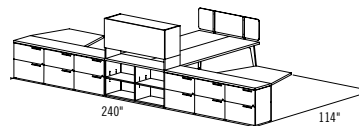

C5NNN-PLAN05

C5NNN-PLAN05 $19,509

- 1 C5NNN-RCD6096
- 2 C5NNW-CEA5436
- 1 CNNNW-ABD60
- 1 CNNNW-SCEFF6018
- 1 CNNNW-METK6018
- 1 CNNS-ES603220
- 1 CNNNN-TK5822
- 1 C5NNN-S2060S
- 2 C5NNW-LF2090LF

1½"-thick laminate (5). Double-sided surfaces
without raceway as well as trapezoidal extension
surfaces. **MONTRÉAL** bases in white painted
metal (W). Open storage modules and filing
drawers. Hutch with tackboard. Felt screen and
supports in white painted metal (W).