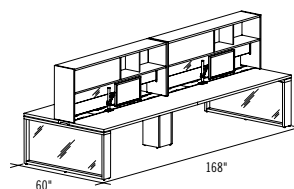

C5NNN-PLAN06

C5NNN-PLAN06 $17,263

- 2 C5NNS-RCDT6084
- 2 CNNS-CBDT60
- 2 CNNS-EDT843215
- 1 CNNS-LBD1212WM
- 4 CNNNN-TK4012

1½"-thick laminate (5). **NEW YORK** bases with
translucent acrylic insert (T). Shared open hutches.

Electrical components $1,802

- 1 LGC-FFEED60
- 2 LGC-4TRAC496C1
- 1 LGC-PASS36