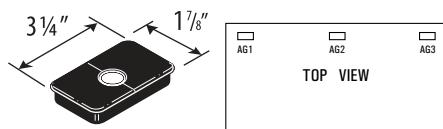

CONSTRUCTION

- Tops are constructed of 45 lb. density particleboard with high performance thermally fused laminate. Tops are flush with end panels.
- Chassis is prime cold rolled commercial quality steel
- 1” adjustable leveling glides standard on all units. Double pedestal desks have eight, single pedestal desks use six

MODESTY PANELS

- Standard modesty panel heights are 18” (¾) and 26” (full)
- Hanging pedestal models are standard with a 20” modesty panel

LOCKS

- Locks have removable cores for keying alike

STORAGE

- Full extension ball-bearing suspension on file drawers, ¾ extension ball-bearing suspension on box drawers for smooth and durable drawer movement
- High wall drawer sides accommodate front-to-back hanging file folders and eliminate the need for costly hanging file frames

GROMMETS

- Grommets are available in standard worksurface locations (left, center or right). Order as: **AG1, AG2 or AG3 - Add $52**
- Grommet hole dimensions are 3 ¼” wide x 1 7/8” deep.

- Actual grommet locations on the worksurface are depicted in the example drawings shown below. Dimensions shown are actual measurements (in inches).
- Grommets are standard in corners, islands and extended corners only. Desks, returns and bridges have no standard grommet.