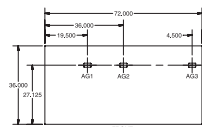

MODESTY PANELS

- Standard modesty panel heights are 18” (¾) and 26” (full)
- Hanging pedestal models are standard with a 20” modesty panel

LOCKS

- Locks have removable cores for keying alike

STORAGE

- Full extension ball-bearing suspension on file drawers, ¾ extension ball-bearing suspension on box drawers for smooth and durable drawer movement
- High wall drawer sides accommodate front-to-back hanging file folders and eliminate the need for costly hanging file frames

GROMMETS

- Grommets are available in standard worksurface locations (left, center or right). Order as: **AG1, AG2 or AG3 - Add \$52**
- Grommet hole dimensions are 3 ¼” wide x 1 7/8” deep.

- Actual grommet locations on the worksurface are depicted in the example drawings shown below. Dimensions shown are actual measurements (in inches).
- Grommets are standard in corners, islands and extended corners only. Desks, returns and bridges have no standard grommet.