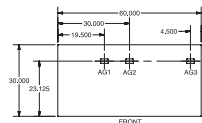

MODESTY PANELS

- Standard modesty panel heights are 18” (¾) and 26” (full)
- Hanging pedestal models are standard with a 20” modesty panel

LOCKS

- Locks have removable cores for keying alike

STORAGE

- Full extension ball-bearing suspension on file drawers, ¾ extension ball-bearing suspension on box drawers for smooth and durable drawer movement
- High wall drawer sides accommodate front-to-back hanging file folders and eliminate the need for costly hanging file frames

GROMMETS

- Grommets are available in standard worksurface locations (left, center or right). Order as: **AG1, AG2 or AG3 - Add \$52**
- Grommet hole dimensions are 3 ¼” wide x 1 7/8” deep.

- Actual grommet locations on the worksurface are depicted in the example drawings shown below. Dimensions shown are actual measurements (in inches).
- Grommets are standard in corners, islands and extended corners only. Desks, returns and bridges have no standard grommet.

36 x 72 single pedestal left desks

30 x 60 single pedestal left desks

- Grommets may be placed at non-standard locations. Order as: **AGS - Add \$52.00** A drawing must be supplied with vertical and horizontal dimensions to the center of the cut-out (as in drawing above). Please refer to CUSTOM GROMMET LOCATION FORM in the back reference section.