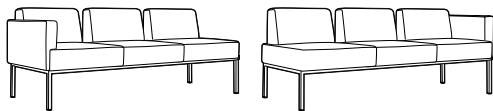

9753R-OB

9753L-OB

Three Seat Sofa - Open Back - One Arm
COM Yardage: 7
Freight Class: 250
Product Weight (lbs.): 127
Cubic Feet Per Carton: 59

	3	4	5	6	7	8	9	10	11	12	13	14
9753R-OB	3095	3252	3377	3566	3832	3927	4160	4605	4819	5232	5792	6492
9753L-OB												

OVERALL DIMENSIONS			SEAT DIMENSIONS			BACK DIMENSIONS	
W	D	H	W	D	H	W	H
81.5	29.5	30	77.75	20.5	17.5	75	12.5

RTA 00