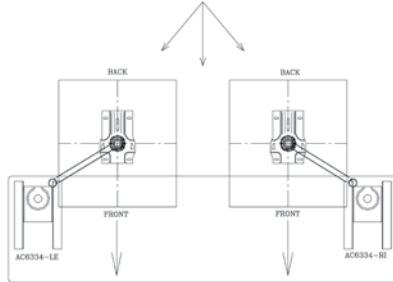

DESCRIPTION	FEATURES	MODEL#	STANDARD FABRIC GRADES													
			3	4	5	6	7	8	9	10	11	12	13	14		
 <p>Flex Nest Armless Seat Top COM Yardage: .75 Freight Class: 250 Product Weight (lbs.): 14 Cubic Feet Per Carton: 6.50</p>	<p>Upholstered seat and Polypropylene back, available in Black (BK), Blue (BL), Burgundy (BU), and Grey (GR).</p>	<p>AC6324</p>	473	491	505	526	556	567	593	643	666	713	775	854		
			OVERALL DIMENSIONS			SEAT DIMENSIONS			BACK DIMENSIONS							
			W	D	H	W	D	H	W	H						
			18.5	21	19	18.5	18.5	-	17	15						
			RTA 00													
 <p>Granada Armless Seat Top COM Yardage: 1.50 Freight Class: 300 Product Weight (lbs.): 221 Cubic Feet Per Carton: 11.75</p>		<p>AC6326</p>	454	490	518	560	619	641	693	792	840	933	1058	1215		
			OVERALL DIMENSIONS			SEAT DIMENSIONS			BACK DIMENSIONS							
			W	D	H	W	D	H	W	H						
			20.5	21	22	20.5	17	-	19	17.5						
			RTA 00													
 <p>Azeo Armless Seat Top COM Yardage: 1.25 Freight Class: 300 Product Weight (lbs.): 18 Cubic Feet Per Carton: 11.75</p>		<p>AC6328</p>	511	541	564	599	649	667	710	793	833	910	1015	1145		
			OVERALL DIMENSIONS			SEAT DIMENSIONS			BACK DIMENSIONS							
			W	D	H	W	D	H	W	H						
			20	21	22	19.5	18	-	18	18.5						
			RTA 00													

Floor level. Black only.

Specify (LE) for left arm (seat is to the left of the seat post) or (RI) for right arm (seat is to the right of the seat post).

MODEL#	3	4	5	6	7	8	9	10	11	12	13	14
AC6334	815	-	-	-	-	-	-	-	-	-	-	-