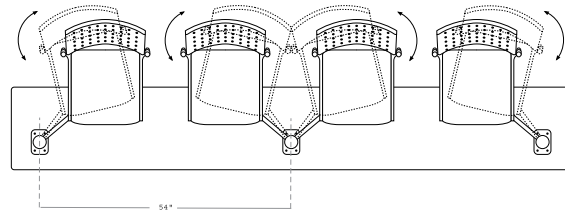

ACADEMIC ILLUSTRATIONS

*Measurements may vary, depending on the seat back selected.

DESCRIPTION	FEATURES	MODEL#	STANDARD FABRIC GRADES											
			3	4	5	6	7	8	9	10	11	12	13	14

Sonic Armless Seat Unit
COM Yardage: N/A
Freight Class: 250
Product Weight (lbs.): 13
Cubic Feet Per Carton: 6.50

Polypropylene Seat and Back
*Available in 10 colors, See notes.
Frame available in Black (BK) and Chrome (CH).

AC6320	418	-	-	-	-	-	-	-	-	-	-	-	-	-

OVERALL DIMENSIONS			SEAT DIMENSIONS			BACK DIMENSIONS	
W	D	H	W	D	H	W	H
20	21.5	17	17	16	-	17	15

Malaga Armless Seat Top
COM Yardage: 1
Freight Class: 150
Product Weight (lbs.): 20
Cubic Feet Per Carton: 3.50

AC6322	457	481	500	528	567	582	616	683	715	776	860	964

OVERALL DIMENSIONS			SEAT DIMENSIONS			BACK DIMENSIONS	
W	D	H	W	D	H	W	H
20	21	22	20	18	-	19.5	19-21.5