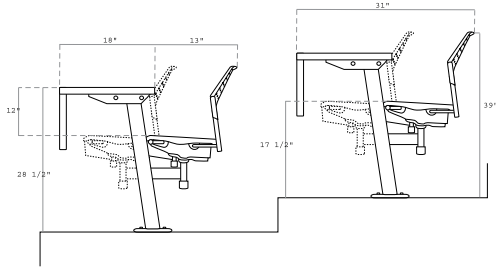

ACADEMIC ILLUSTRATIONS

*Measurements may vary, depending on the seat back selected.

DESCRIPTION	FEATURES	MODEL#	STANDARD FABRIC GRADES											
			3	4	5	6	7	8	9	10	11	12	13	14

Sonic Armless Seat Unit
COM Yardage: N/A
Freight Class: 250
Product Weight (lbs.): 13
Cubic Feet Per Carton: 6.50

Polypropylene Seat and Back
*Available in 10 colors, See notes.
Frame available in Black (BK) and Chrome (CH).

AC6320	418	-	-	-	-	-	-	-	-	-	-	-	-	-

OVERALL DIMENSIONS			SEAT DIMENSIONS			BACK DIMENSIONS	
W	D	H	W	D	H	W	H
20	21.5	17	17	16	-	17	15

Malaga Armless Seat Top
COM Yardage: 1
Freight Class: 150
Product Weight (lbs.): 20
Cubic Feet Per Carton: 3.50

AC6322	457	481	500	528	567	582	616	683	715	776	860	964

OVERALL DIMENSIONS			SEAT DIMENSIONS			BACK DIMENSIONS	
W	D	H	W	D	H	W	H
20	21	22	20	18	-	19.5	19-21.5