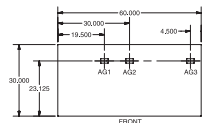

MODESTY PANELS

- Standard modesty panel heights are 18" (¾) and 26" (full)
- Hanging pedestal models are standard with a 20" modesty panel

LOCKS

- Locks have removable cores for keying alike

STORAGE

- Full extension ball-bearing suspension on file drawers, ¾ extension ball-bearing suspension on box drawers for smooth and durable drawer movement
- High wall drawer sides accommodate front-to-back hanging file folders and eliminate the need for costly hanging file frames

GROMMETS

- Grommets are available in standard worksurface locations (left, center or right).
Order as: **AG1, AG2 or AG3 - Add \$96**
- Grommet hole dimensions are 3 ¼" wide x 1 7/8" deep.

- Actual grommet locations on the worksurface are depicted in the example drawings shown below. Dimensions shown are actual measurements (in inches).

- Grommets are standard in corners, islands and extended corners only. Desks, returns and bridges have no standard grommet.

36 x 72 single pedestal left desks

30 x 60 single pedestal left desks

- Grommets may be placed at non-standard locations. Order as: **AGS - Add \$96** A drawing must be supplied with vertical and horizontal dimensions to the center of the cut-out (as in drawing above). Please refer to CUSTOM GROMMET LOCATION FORM in the back reference section.