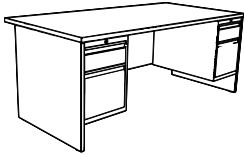

S STREAMLINE II™

DOUBLE PEDESTAL DESKS

20" modesty