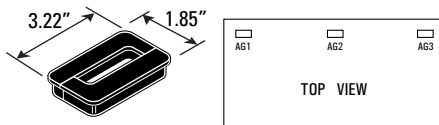

MODESTY PANELS

- Standard modesty panel heights are 18" (¾) and 26" (full)
- Hanging pedestal models are standard with a 20" modesty panel

LOCKS

- Locks have removable cores for keying alike

STORAGE

- Full extension ball-bearing suspension on file drawers, ¾ extension ball-bearing suspension on box drawers for smooth and durable drawer movement
- High wall drawer sides accommodate front-to-back hanging file folders and eliminate the need for costly hanging file frames

GROMMETS

- Grommets are available in standard worksurface locations (left, center or right).
Order as: **AG1, AG2 or AG3 - Add \$96**
- Grommet hole dimensions are 3 ¼" wide x 1 7/8" deep.

- Actual grommet locations on the worksurface are depicted in the example drawings shown below. Dimensions shown are actual measurements (in inches).