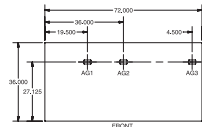

36 x 72 single pedestal left desks