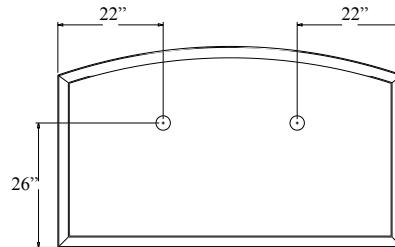

EZ Options:

No Grommets and Standard Lock Key

GROMMETS

Optional grommets - \$100 retail upcharge. See below for location of grommets.

P-PM4373BT

L = Left R = Right
B = Both Left & Right N = None

P-PM4272BT

L = Left R = Right
B = Both Left & Right N = None