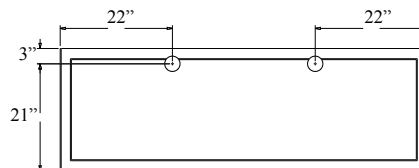

P-PM2472CO   P-PM2572CC
P-PM2472LP/RP   P-PM2570CC

L = Left   R = Right
B = Both Left & Right   C = Center
A = All   N = None