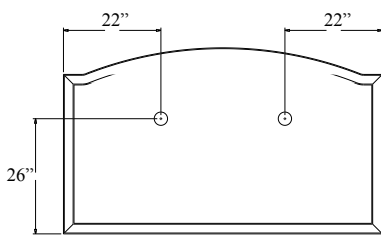

DRAWER CONSTRUCTION:

Four corner dovetailed box and file drawers are built as separate units for strength and durability. All drawers are finished with a 3 step catalyzed varnish finish to seal the grain and provide a smooth inner surface. Drawers are built with 7/16" wood sides and 3/16" wood bottoms, drawer fronts are book matched cherry veneers and attached separately.

DRAWER SUSPENSION:

File drawers utilize a heavy duty full extension metal ball bearing slide for smooth operation. Box drawers operate on full extension slides.

LOCKING:

Pedestal locks are standard on all desks, credenzas and returns.

FILE DRAWERS:

Legal width file drawers accommodate letter or legal filing. File drawers feature heavy duty metal filing systems.

DRAWER HARDWARE:

Drawer pulls are satin nickel.

FINISH:

Paoli's multi-step catalyzed varnish utilizes the latest in technology. The superior strength of Paoli's tech-age finish provides enhanced stain and mar resistance for lasting beauty and easy maintenance. Prominence is available in Light Cherry, Cordovan Cherry, Traditional Cherry, Mahogany on Cherry, Golden Cherry, Java Cherry, Shaker Cherry and Natural Cherry finishes.

EZ Options:

No Grommets and Standard Lock Key

GROMMETS

Optional grommets - $100 retail upcharge. See below for location of grommets.

P-PM4373BT

L = Left   R = Right
B = Both Left & Right   N = None