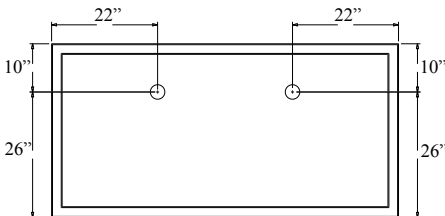

P-PM3672DP
P-PM3672DP-C
P-PM3672LP/RP

L = Left   R = Right
B = Both Left & Right   N = None