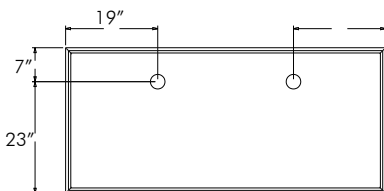

P-TC3066DP
P-TC3066LP/RP

L = Left R = Right
B = Both Left & Right N = None

Grommet:

Full Pedestal Desks 436
Credenzas.....436
Executive L & U Units 437
Reception Workstations.....440
Single Pedestal Desks 440
Bridges, Modesty Panels.....441
Returns 441
Single Pedestal Credenzas...441
Free Standing Lateral Files...442
Tables 442
Upper Bookcases 444
Bookcases & Cabinets.....445