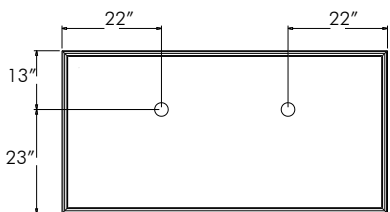

P-TC3672DP

L = Left R = Right
B = Both Left & Right N = None