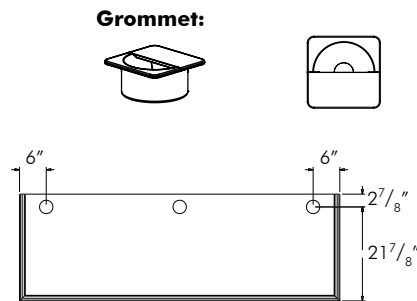

OPTIONAL GROMMET LOCATIONS

\$100 retail upcharge.

P-TC4377DP
P-TC4377LP/RP

L = Left R = Right
B = Both Left & Right N = None

P-TC3773DP
P-TC3773LP/RP

L = Left R = Right
B = Both Left & Right N = None

P-TC2466CO P-TC2473CO
P-TC2466LP/RP P-TC2473LP/RP
P-TC2472CO P-TC2575LP/RP
P-TC2472LP/RP P-TC2573CC