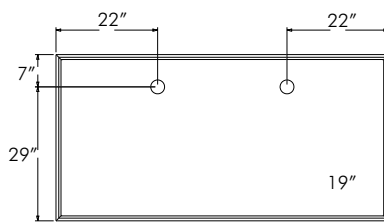

OPTIONAL GROMMET LOCATIONS

\$100 retail upcharge.

P-TC4377DP
P-TC4377LP/RP

L = Left R = Right
B = Both Left & Right N = None

P-TC3773DP
P-TC3773LP/RP

L = Left R = Right
B = Both Left & Right N = None

P-TC2466CO P-TC2473CO
P-TC2466LP/RP P-TC2473LP/RP
P-TC2472CO P-TC2575LP/RP
P-TC2472LP/RP P-TC2573CC