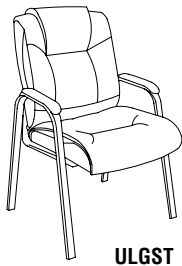

GUEST

ULGST

- Sculpted cushions.
- Padded leather armrests.
- Tubular steel frame.

- **Finishes:** Black/Gunmetal Gray Frame.

Model No.	Outside Dimensions	Seated Area Dimensions	Seat Height	Wt.	List Price
❖ ULGST*	24"W x 28"D x 38"H	20"W x 19"D x 20"H	20"	35#	$742

* Note: Limited quantities available.

SERIES 200

MID-BACK