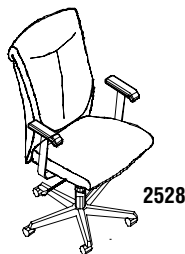

Model No.	Outside Dimensions	Seated Area Dimensions	Seat Height	Wt.	List Price
❖ PR	25"W x 28"D x 45"-48"H	19"W x 19"D x 27"H	19"-22"	65#	\$816

ALLIANCE CHAIR

- Cast aluminum five-star base with Chrome finish.
- Swivel seat with pneumatic height adjustment.
- Available in Black.
- Black nylon armrests.
- Tilt tension and tilt lock.

Model No.	Outside Dimensions	Seated Area Dimensions	Seat Height	Wt.	List Price
❖ AL	25"W x 31"D x 39"-42"H	20"W x 19"D x 22"H	20"-23"	42#	\$636

2522 CHAIR

- Black leather/mesh fabric combo on all seated surfaces.
- Pneumatic seat height adjustment with center pivot.
- Chrome, 5-star base.
- Adjustable arms.

Model No.	Outside Dimensions	Seated Area Dimensions	Seat Height	Wt.	List Price
❖ 2522	26 1/2"W x 26"D x 38 1/2"-43"H	19 1/2"W x 17 1/2"D x 19"H	19 1/2"-24"	40#	\$517

2528 CHAIR

- Black leather seated surfaces.
- Pneumatic seat height adjustment.
- Center pivot.
- Black nylon, 5-star base.
- Adjustable arms.

Model No.	Outside Dimensions	Seated Area Dimensions	Seat Height	Wt.	List Price
❖ 2528	27"W x 28"D x 39 1/2"-43 1/2"H	19 3/4"W x 19"D x 25"H	18 1/2"-22 1/2"	44#	\$529

❖ Indicates Quick-Ship models.

WORKSPACES
DESKS & STORAGE
TABLES
SEATING
HIGH DENSITY STORAGE
MAIL ROOM FURNITURE
TECHNOLOGY FURNITURE
DRAFTING FURNITURE
ACCESSORIES
PRODUCT INDEX