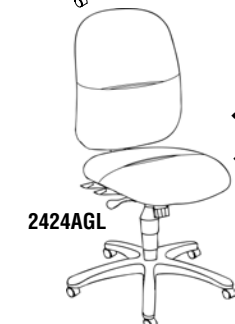

Model No.	Outside Dimensions	Seated Area Dimensions	Seat Height	Wt.	Fabric	Leather
					List Price	List Price
						L Suffix
❖ 6446AG	29"W x 28"D x 45"-49"H	23"W x 21"D x 28"H	19 1/4"-23 1/4"	65#	\$1166	\$1299

Model No.	Outside Dimensions	Seated Area Dimensions	Seat Height	Wt.	Fabric	Leather
					List Price	List Price
						L Suffix
❖ 1801AG	27"W x 27"D x 44"-48"H	22"W x 19"D x 27"H	19"-23"	69#	\$1034	\$1163

24-HOUR HIGH PERFORMANCE CHAIR

2424AG

- Supports up to 300 lbs.
- Seat cushion features memory foam.
- Multi-function chair control allows the seat and back angle to be independently adjusted.
- Chair seat tilts both forward and rearward with tilt tension adjustment.
- **Optional** T-shaped arms are height adjustable and have comfortable impact resistant urethane arm rests.
- Sculpted back has pronounced lumbar support for maximum lower back comfort.
- Back is height adjustable for precise positioning of the lumbar area.
- Available in Gray, or Black fabric. Also available in Black Leather (add L-suffix).

Model No.	Outside Dimensions	Seated Area Dimensions	Seat Height	Wt.	Fabric	Leather
					List Price	List Price
						L Suffix
❖ 2424AG	21"W x 29"D x 42"-45"H	21"W x 20"D x 23"H	19"-22"	58#	\$782	\$913
❖ 12ADJARM	3"W x 9 1/2"D x 9 1/2"-12"H	8-position arms		7#	\$171	