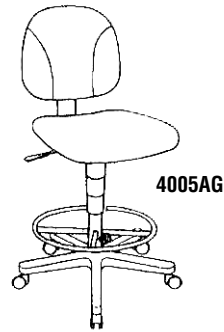

Model No.	Outside Dimensions	Seated Area Dimensions	Seat Height	Wt.	Fabric List Price
❖ 9414AG	26"W x 24 3/4"D x 40 3/4"-44 1/4"H	20 1/2"W x 19"D x 24-26 1/2"H	16 3/4"-20 1/4"	43#	\$896

❖ Indicates Quick-Ship model.

COMFORT SERIES (CONTINUED)

CONTOURED SUPPORT CHAIR

4019AG

- Contoured back and tractor style seat to help eliminate fatigue.
- 2 1/2" ratchet back height adjustment for optimal lumbar location.
- **Multi-Function** – Three levers to modify angle of back relative to the seat, control tilt and forward tilt for keyboard intensive activities. Tilt is free float or locking within a fixed range.
- Available in Gray or Black fabric.
- T-shaped arms are height adjustable and have comfortable impact resistant urethane arm rests.

Model No.	Outside Dimensions	Seated Area Dimensions	Seat Height	Wt.	List Price
❖ 4019AG	27"W x 25"D x 41 3/4"-45 3/4"H	21"W x 18 1/2"D x 24-26 1/2"H	17 1/2"-21"	44#	\$768

SWIVEL TASK STOOL

4005AG

- Twist and lock height adjustable footring.
- Swivel seat with pneumatic height adjustment.
- Durable acrylic/poly blend upholstered in Gray or Black fabric.
- Five-star base with dual hooded casters and optional Black nylon arms.
- Back height adjustment.
- Seat depth adjustment.
- **Optional** T-shaped arms are height adjustable and have comfortable impact resistant urethane arm rests. (order separately)

Model No.	Outside Dimensions	Seated Area Dimensions	Seat Height	Wt.	List Price
❖ 4005AG	21"W x 24 1/2"D x 40"-50"H	21"W x 19"D x 17"-19 1/2"H	23"-33"	34#	\$645
❖ 12ADJARM	3"W x 9 1/2"D x 9 1/2"-12"H	8-position arms		7#	\$171