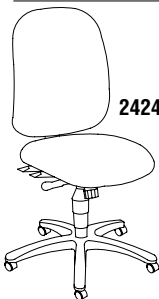

24-HOUR HIGH PERFORMANCE CHAIR

2424AG

- Supports up to 300 lbs.
- Seat cushion features memory foam.
- Multi-function chair control allows the seat and back angle to be independently adjusted.
- Chair seat tilts both forward and rearward with tilt tension adjustment.
- **Optional** T-shaped arms are height adjustable and have comfortable impact resistant urethane arm rests.
- Sculpted back has pronounced lumbar support for maximum lower back comfort.
- Back is height adjustable for precise positioning of the lumbar area.
- Available in Gray, or Black fabric. Also available in Black Leather (add L-suffix).

Model No.	Outside Dimensions	Seated Area Dimensions	Seat Height	Wt.	Fabric	Leather
					List Price	List Price
						L Suffix
❖ 2424AG	21"W x 29"D x 42"-45"H	21"W x 20"D x 23"H	19"-22"	58#	$782	$913
❖ 12ADJARM	3"W x 9 1/2"D x 9 1/2"-12"H	8-position arms		7#	$171