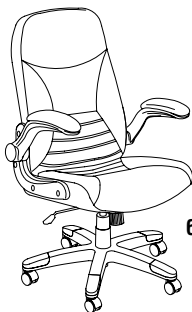

- Easy to turn knob adjusts resistance to lumbar area for customized support of lower back.
- Swivel seat with pneumatic height adjustment.
- Oversized, cast aluminum. Five-star base with dual hooded casters.
- All models in all finishes are available on both the Quick-Ship and Fast Freight delivery programs with no quantity limitations.
- All Big & Tall Chairs can ship via small parcel. See Terms & Conditions.
- Steel reinforced seat plate.
- Some assembly required.

BIG & TALL PIVOT ARM CHAIR

6446AG

- Supports up to 500 lbs.
- Heavy duty, high density foam in cushions.
- 18° tilt.

- Arms pivot out of the way to allow chair to roll up close to desk.
- Available in Gray or Black fabric or Black leather.
- Meets ANSI/BIFMA performance requirements.

Model No.	Outside Dimensions	Seated Area Dimensions	Seat Height	Wt.	Fabric	Leather
					List Price	List Price
						L Suffix
❖ 6446AG	29"W x 28"D x 45"-49"H	23"W x 21"D x 28"H	19 1/4"-23 1/4"	65#	\$1166	\$1299