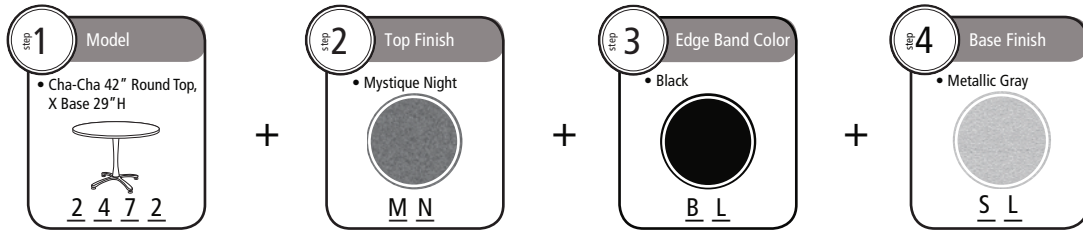

Cha-Cha™ Designer Series

TO ORDER, PLEASE SPECIFY: 2 4 7 2 +    +    +     
 MODEL TOP FINISH EDGE BAND COLOR BASE FINISH

Example: Model 2474 Cha-Cha Table

Top Style

Base Style

Top Finish

- Wood Grains**
    - Persian Cherry (PC)
    - Wild Cherry (WC)
    - New Age Oak (NO)
    - Morelia Mango (MM)
    - Kensington Maple (KM)
    - Biltmore Cherry (CY)
    - Pinnacle Walnut (PW)
    - Asian Night (AN)
  - Solids**
    - Black (BL)
    - Slate Gray (SG)
    - Fashion Gray (GR)
    - Designer White (DW)
    - Shadow (SH)
    - Dry Erase (DE)\*\*
  - Patterns**
    - Pewter Brush (PB)
    - Mystique Night (MN)
    - Bronze Legacy (BZ)
    - Crisp Linen (CL)
    - Desert Zephyr (DZ)
    - Steel Mesh (ST)
- \*\* When Ordering Dry Erase Table Laminate use "Special" for pricing.