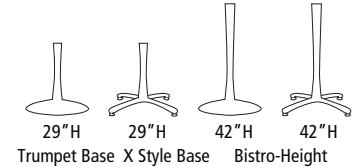

Base Style

Top Finish

1. **Wood Grains**
     - Persian Cherry (PC)
     - Wild Cherry (WC)
     - New Age Oak (NO)
     - Morelia Mango (MM)
     - Kensington Maple (KM)
     - Biltmore Cherry (CY)
     - Pinnacle Walnut (PW)
     - Asian Night (AN)
   - **Solids**
     - Black (BL)
     - Slate Gray (SG)
     - Fashion Gray (GR)
     - Designer White (DW)
     - Shadow (SH)
     - Dry Erase (DE)**
   - **Patterns**
     - Pewter Brush (PB)
     - Mystique Night (MN)
     - Bronze Legacy (BZ)
     - Crisp Linen (CL)
     - Desert Zephyr (DZ)
     - Steel Mesh (ST)
2. ** When Ordering Dry Erase Table Laminate use "Special" for pricing.

Edge Band Color

- Gray (GR)
- Black (BL)
- White (WH)

Base Finishes

- Black (BL)
- Metallic Gray (SL)

SPECIAL ORDER LAMINATES

For Special Order Laminate options, please refer to Wilsonart's "The Standards" collection. Visit www.wilsonart.com for more information or to request a sample swatch. Certain customer specified laminates are also available for an upcharge above and beyond Special Pricing. Please contact Customer Care at 1-888-971-6225 or go to www.safcoproducts.com.

Model #	Description	Table Laminates	List Price Ea.	List Carton Price	Quantity Per Carton	# of Cartons	Actual Weight	S-Parcel Billable Weight	Carton Cube	Freight Class
Cha-Cha™ Designer Series Tables										
	2470	Cha-Cha™ 30" Round, X Base 29" H	Quick Ship	579.00	579.00	1	2	39	LTL	4.28 125
	2470	Table Base Color: Metallic Gray-SL, Black-BL	Designer	579.00	579.00	1	2	39	LTL	4.28 125
	2470	Quick Ship Laminate: Cherry-CY, Gray-GR	Special	655.00	655.00	1	2	39	LTL	4.28 125
	2471	Cha-Cha™ 30" Square	Designer	579.00	579.00	1	2	39	LTL	4.28 92.5
	2471	X Base 29" H	Special	655.00	655.00	1	2	39	LTL	4.28 92.5
		Ships in 2 Cartons								
	2472	Cha-Cha™ 36" Round, X Base 29" H	Quick Ship	627.00	627.00	1	2	47	LTL	5.97 100
	2472	Table Base Color: Metallic Gray-SL, Black-BL	Designer	627.00	627.00	1	2	47	LTL	5.97 100
	2472	Quick Ship Laminate: Cherry-CY, Gray-GR	Special	716.00	716.00	1	2	47	LTL	5.97 100
	2473	Cha-Cha™ 36" Square	Designer	627.00	627.00	1	2	54	LTL	5.97 125
	2473	X Base 29" H	Special	716.00	716.00	1	2	54	LTL	5.97 125
		Ships in 2 Cartons								
	2475	Cha-Cha™ 30" Round, Trumpet Base 29" H	Quick Ship	579.00	579.00	1	2	46	LTL	4.28 100
	2475	Table Base Color: Metallic Gray-SL, Black-BL	Designer	579.00	579.00	1	2	46	LTL	4.28 100
	2475	Quick Ship Laminate: Cherry-CY, Gray-GR	Special	655.00	655.00	1	2	46	LTL	4.28 100

PROP 65 These products are subject to California Proposition 65. Please visit the product detail page on our website for specific information.