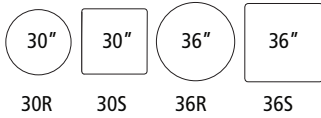

Cha-Cha™ Designer Series

TO ORDER, PLEASE SPECIFY: 2 4 7 2 +   +   +
MODEL TOP FINISH EDGE BAND COLOR BASE FINISH

Example: Model 2474 Cha-Cha Table

Top Style

Base Style

Top Finish

1. **Wood Grains**
     - Persian Cherry (PC)
     - Wild Cherry (WC)
     - New Age Oak (NO)
     - Morelia Mango (MM)
     - Kensington Maple (KM)
     - Biltmore Cherry (CY)
     - Pinnacle Walnut (PW)
     - Asian Night (AN)
   - **Solids**
     - Black (BL)
     - Slate Gray (SG)
     - Fashion Gray (GR)
     - Designer White (DW)
     - Shadow (SH)
     - Dry Erase (DE)**
   - **Patterns**
     - Pewter Brush (PB)
     - Mystique Night (MN)
     - Bronze Legacy (BZ)
     - Crisp Linen (CL)
     - Desert Zephyr (DZ)
     - Steel Mesh (ST)
2. ** When Ordering Dry Erase Table Laminate use "Special" for pricing.

Edge Band Color

- Gray (GR)
- Black (BL)
- White (WH)

Base Finishes

- Black (BL)
- Metallic Gray (SL)

SPECIAL ORDER LAMINATES

For Special Order Laminate options, please refer to Wilsonart's "The Standards" collection. Visit www.wilsonart.com for more information or to request a sample swatch. Certain customer specified laminates are also available for an upcharge above and beyond Special Pricing. Please contact Customer Care at 1-888-971-6225 or go to www.safcoproducts.com.