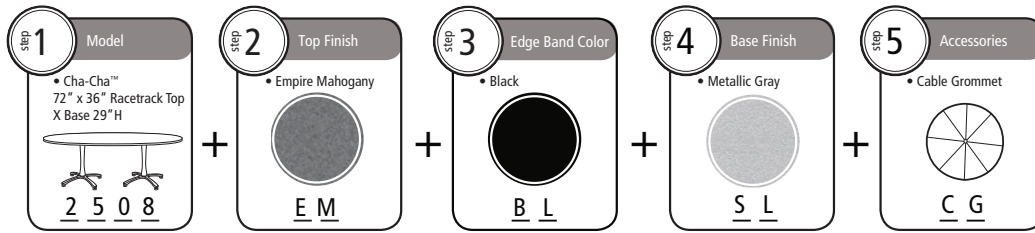

Cha-Cha™ Designer Series Teaming Tables

Example: Model 2508 Cha-Cha™ Teaming Table

TO ORDER, PLEASE SPECIFY:

2 5 0 8 +   +   +   +
MODEL TOP FINISH EDGE BAND COLOR BASE FINISH ACCESSORIES

Top Style

1

72 x 36"
84 x 36"
72 x 42"
84 x 42"

Rectangle

72 x 36"
84 x 36"
72 x 42"
84 x 42"

Racetrack

72 x 36"
84 x 36"
72 x 42"
84 x 42"

Peninsula

Edge Band Color

3
Gray (GR) Black (BL) White (WH)

Base Style

29" X Style Base (Sitting-Height)
42" X Style Base (Bistro-Height)

Accessories

5
Cable Grommet (CG)
No Cable Grommet (00)

Top Finish

2

Wood Grains	Solids	Patterns
Persian Cherry (PC)	Black (BL)	Pewter Brush (PB)
Wild Cherry (WC)	Slate Gray (SG)	Mystique Night (MN)
New Age Oak (NO)	Fashion Gray (GR)	Bronze Legacy (BZ)
Morelia Mango (MM)	Designer White (DW)	Crisp Linen (CL)
Kensington Maple (KM)	Shadow (SH)	Desert Zephyr (DZ)
Biltmore Cherry (CY)		Steel Mesh (ST)
Pinnacle Walnut (PW)	Dry Erase (DE)**	
Asian Night (AN)		

** When Ordering Dry Erase Table Laminate use "Special" for pricing.

Base Finishes

4
Black (BL) Metallic Gray (SL)

SPECIAL ORDER LAMINATES

For Special Order Laminate options, please refer to Wilsonart's "The Standards" collection. Visit www.wilsonart.com for more information or to request a sample swatch. Certain customer specified laminates are also available for an upcharge above and beyond special pricing. Please contact Customer Care at 1-888-971-6225 or go to www.safco.com.