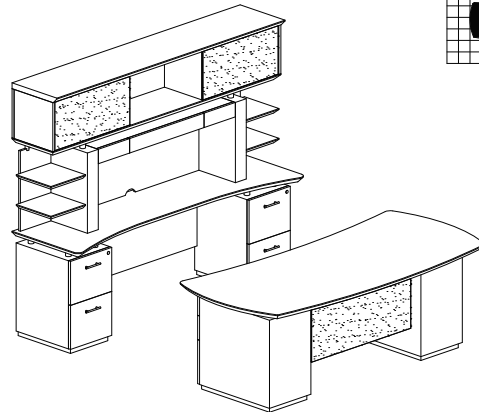

STERLING TYPICAL #10

Consists of:

QTY.	MODEL NO.	DESCRIPTION	LIST PRICE EACH
1	STED72B	72" Desk with (2) B/B/F Pedestals	2,227.00
1	STEC72F	72" Credenza with (2) F/F Pedestals	1,770.00
1	ACD	Center Drawer	191.00
1	STEDPH72	72" Hutch with (2) Shelves	1,251.00
STL10			5,438.00