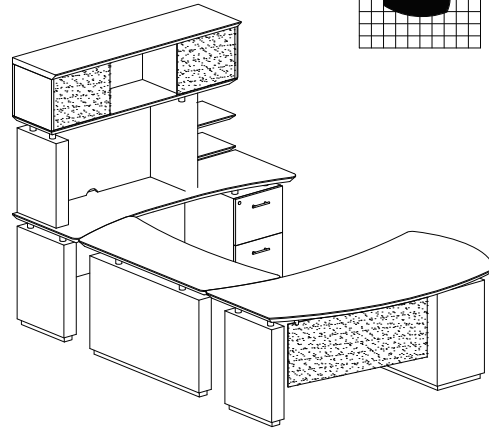

STERCLF

STERCSC

STERC2

STERLING TYPICAL #1

Consists of:

QTY.	MODEL NO.	DESCRIPTION	LIST PRICE EACH
1	STRD72B	72" Right Handed Desk with (1) B/B/F Pedestal	1,621.00
1	STEB	48" Curved Bridge	492.00
1	STC72F	72" Credenza with (1) F/F Pedestal	1,281.00
1	ACD	Center Drawer	191.00
STL1			3,583.00