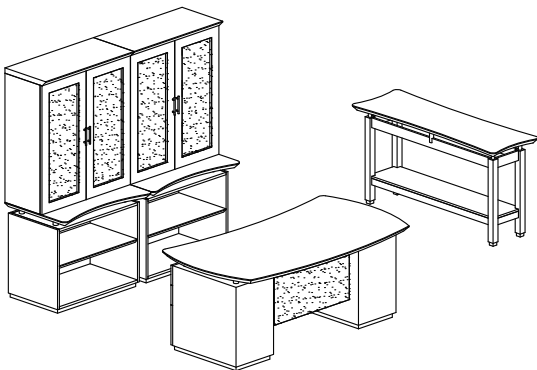

STERLING TYPICAL #12

Consists of:

QTY.	MODEL NO.	DESCRIPTION	LIST PRICE EACH
1	STED72B	72" Desk with (2) B/B/F Pedestals	2,227.00
2	STEB2	36" Freestanding 2 Shelf Bookcase	561.00
2	STSCAD	36" Storage Cabinet with Acrylic Doors	952.00
1	ACD	Center Drawer	191.00
1	STST	Sofa Table	499.00
STL12			5,943.00