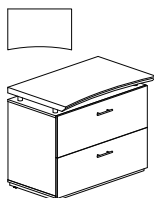

3-Shelf Bookcase

Model No.	Description	Dimensions	Weight	List Price
STSCB3	36" 3 Shelf Bookcase	35½"W x 15½"D x 41½"H	89	483.00

FREESTANDING STORAGE UNITS

- Cabinets ship fully assembled. Top surface attaches easily with Chrome stand-offs
- Cabinets can support above surface storage components
- Each cabinet includes one (1) shelf (STELF has no shelf)
- Back panels feature a mouse hole for wall access (STELF has no wall access)
- All side edge profiles are straight
- Hand-crafted, 1½" thick surfaces with knife edge profile
- Door/Drawer pulls are standard in Chrome
- Shelves are adjustable in 1¼" increments
- Shelves contain mouse hole for vertical cable management

Lateral File  

- Locks are keyed alike

Model No.	Description	Dimensions	Weight	List Price
STELF	36" Freestanding 2 Drawer Lateral File	36"W x 23"D x 29½"H	188	994.00

Freestanding Wood Door Storage Cabinet  