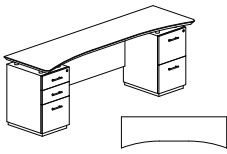

Double Pedestal Credenza

STEC72BF

- 1 5/8" thick surface with knife edge profile
- Drawer pulls are standard in Chrome
- Matching laminate modesty panel is recessed 2 1/2" and provides 16 1/4" of knee clearance
- Stand-offs are Chrome and ship with pedestals

Model No.	Description	Dimensions	Weight	List Price
STEC72B	72" Credenza with (2) Box/Box/File Pedestals	72"W x 23"D x 29 1/2"H	216	1,770.00
STEC72F	72" Credenza with (2) File/File Pedestals	72"W x 23"D x 29 1/2"H	216	1,770.00
STEC72BF	72" Credenza with (1) Box/Box/File and (1) File/File Pedestals	72"W x 23"D x 29 1/2"H	216	1,770.00