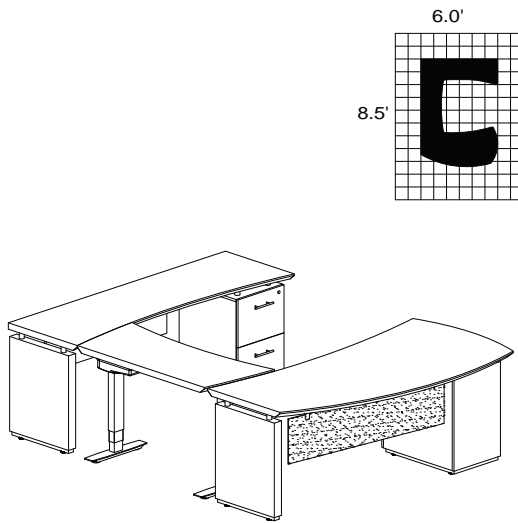

STERLING TYPICAL #39

Consists of:

QTY.	MODEL NO.	DESCRIPTION	LIST PRICE EACH
1	STLD72B	72" Left Handed Desk with (1) B/B/F Pedestal	1,621.00
1	STEBH3	48" 3-Stage Height-Adjustable Bridge	1,208.00
1	STC72F	72" Credenza with (1) F/F Pedestal	1,281.00
1	ACD	Center Drawer	191.00
STL39H3			4,240.00