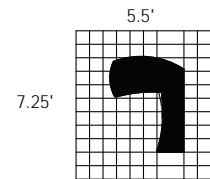

STERLING TYPICAL #7

Consists of:

QTY.	MODEL NO.	DESCRIPTION	LIST PRICE EACH
1	STLD66B	66" Left Handed Desk with (1) B/B/F Pedestal	1,564.00
1	ACD	Center Drawer	191.00
1	STERR48F	Right Handed Desk with (1) F/F Pedestal	997.00
STL7			2,751.00