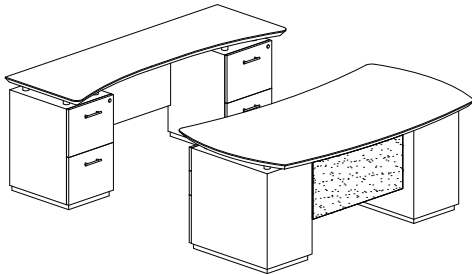

STERLING TYPICAL #9

Consists of:

QTY.	MODEL NO.	DESCRIPTION	LIST PRICE EACH
1	STED72B	72" Desk with (2) B/B/F Pedestals	2,227.00
1	STEC72F	72" Credenza with (2) F/F Pedestals	1,770.00
1	ACD	Center Drawer	191.00
STL9			4,188.00