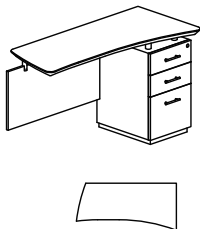

Single Pedestal Desk Return

STERR48B

- 1½" thick surface with knife edge profile
- Stand-offs are Chrome and ship with pedestals

- 1/2 height recessed acrylic modesty panel included
- Drawer pulls are standard in Chrome

Model No.	Description	Dimensions	Weight	List Price
STERR48B	Right Handed Desk with (1) Box/Box/File Pedestal	48"W x 24"D x 29½"H	120	997.00
STERR48F	Right Handed Desk with (1) File/File Pedestal	48"W x 24"D x 29½"H	120	997.00
STERL48B	Left Handed Desk with (1) Box/Box/File Pedestal	48"W x 24"D x 29½"H	120	997.00
STERL48F	Left Handed Desk with (1) File/File Pedestal	48"W x 24"D x 29½"H	120	997.00