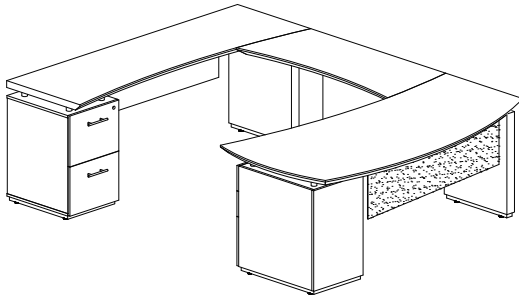

STERLING TYPICAL #1

Consists of:

QTY.	MODEL NO.	DESCRIPTION	LIST PRICE EACH
1	STRD72B	72" Right Handed Desk with (1) B/B/F Pedestal	1,621.00
1	STEB	48" Curved Bridge	492.00
1	STC72F	72" Credenza with (1) F/F Pedestal	1,281.00
1	ACD	Center Drawer	191.00
STL1			3,583.00