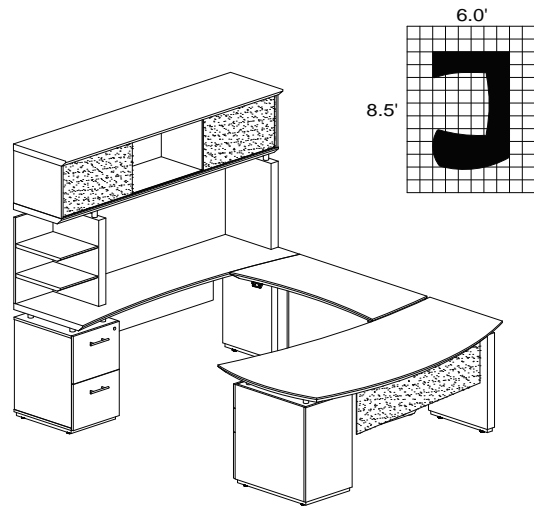

STERLING TYPICAL #40

Consists of:

QTY.	MODEL NO.	DESCRIPTION	LIST PRICE EACH
1	STRD72B	72" Right Handed Desk with (1) B/B/F Pedestal	1,621.00
1	STEBH3	48" 3-Stage Height-Adjustable Bridge	1,208.00
1	STC72F	72" Credenza with (1) F/F Pedestal	1,281.00
1	ACD	Center Drawer	191.00
1	STESPH72	72" Non-Handed Hutch	1,215.00
STL40H3			5,430.00