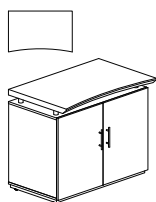

Storage Cabinet with Acrylic Doors

Model No.	Description	Dimensions	Weight	List Price
STSCAD	36" Storage Cabinet with Acrylic Doors	36"W x 15½"D x 41½"H	107	952.00

Storage Cabinet with Wood Doors

Model No.	Description	Dimensions	Weight	List Price
STSCWD	36" Storage Cabinet with Wood Doors	36"W x 15½"D x 41½"H	101	783.00

3-Shelf Bookcase

Model No.	Description	Dimensions	Weight	List Price
STSCB3	36" 3 Shelf Bookcase	35½"W x 15½"D x 41½"H	89	483.00

FREESTANDING STORAGE UNITS

- Cabinets ship fully assembled. Top surface attaches easily with Chrome stand-offs
- Cabinets can support above surface storage components
- Each cabinet includes one (1) shelf (STELF has no shelf)
- Back panels feature a mouse hole for wall access (STELF has no wall access)
- All side edge profiles are straight
- Hand-crafted, 1½" thick surfaces with knife edge profile
- Door/Drawer pulls are standard in Chrome
- Shelves are adjustable in 1¼" increments
- Shelves contain mouse hole for vertical cable management

Lateral File  

- Locks are keyed alike

Model No.	Description	Dimensions	Weight	List Price
STELF	36" Freestanding 2 Drawer Lateral File	36"W x 23"D x 29½"H	188	994.00

Freestanding Wood Door Storage Cabinet  