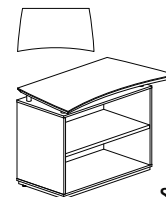

Sterling Occasional Tables

STERLING OCCASIONAL TABLES

- Hand-crafted, 1 1/8" thick surface with knife edge profile
- Chrome stand-offs

- STST and STET have lower storage shelf

Model No.	Description	Dimensions	Weight	List Price
STCT	Sterling Coffee Table	48"W x 48"D x 16"H	96	625.00
STST	Sterling Sofa Table	58"W x 19"D x 30"H	76	499.00
STET	Sterling End Table	24"W x 24"D x 25"H	48	371.00

STERLING CONFERENCE FURNITURE

- Hand-Crafted, 1 1/8" thick surface with knife edge detail
- Conference table legs have cable chimney for concealed cable management from surface to floor

- Tables longer than 8' have multi-piece surfaces
- Surface and base ships separately

Model No.	Description	Dimensions	Weight	List Price
STC42	Sterling 42" Conference Table	42"W x 42"D x 29 1/2"H	128	730.00
STC8	Sterling 8' Conference Table	96"W x 42"D x 29 1/2"H	183	1,625.00
STC10	Sterling 10' Conference Table	120"W x 48"D x 29 1/2"H	280	1,785.00
STC12	Sterling 12' Conference Table	144"W x 48"D x 29 1/2"H	342	2,195.00
STC14	Sterling 14' Conference Table	168"W x 48"D x 29 1/2"H	374	2,465.00
STC16	Sterling 16' Conference Table	192"W x 48"D x 29 1/2"H	428	2,954.00
AVPB	Presentation Board	48"W x 2 3/4"D x 48"H	113	986.00

Sterling Reception Furniture

- 1/2" thick frosted glass transaction counter
- Hand-crafted, 1 1/8" thick surface with knife edge profile
- Reception Station comes with a center drawer

- Pedestals may be slid under surface for storage
- Free standing storage returns are available
- 72" Reception Station can use either one pedestal or one lateral file