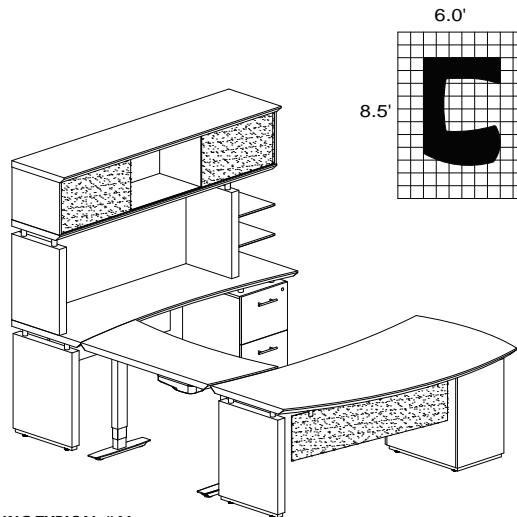

STERLING TYPICAL #41

Consists of:

QTY.	MODEL NO.	DESCRIPTION	LIST PRICE EACH
1	STLD72B	66" Left Handed Desk with (1) B/B/F Pedestal	1,621.00
1	STEBH3	48" 3-Stage Height-Adjustable Bridge	1,208.00
1	STC72F	72" Credenza with (1) F/F Pedestal	1,281.00
1	ACD	Center Drawer	191.00
1	STESPH72	72" Non-Handed Hutch	1,215.00
STL41H3			5,539.00