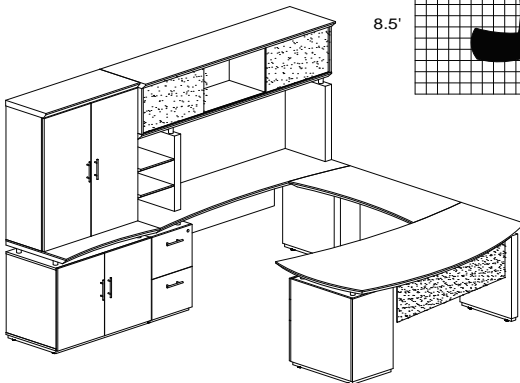

STERLING TYPICAL #6

Consists of:

QTY.	MODEL NO.	DESCRIPTION	LIST PRICE EACH
1	STRD72B	72" Right Handed Desk with (1) B/B/F Pedestal	1,621.00
1	STEB	48" Curved Bridge	492.00
1	STC72F	72" Credenza with (1) F/F Pedestal	1,281.00
1	ACD	Center Drawer	191.00
1	STESPH72	72" Non-Handed Hutch	1,215.00
1	STESC	36" Freestanding Wood Storage Cabinet	763.00
1	STSCWD	36" Storage Cabinet with Wood Doors	783.00
STL6			6,344.00