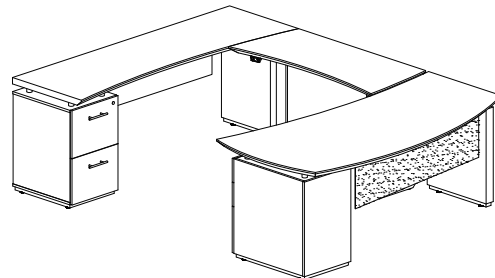

STERLING TYPICAL #34

Consists of:

QTY.	MODEL NO.	DESCRIPTION	LIST PRICE EACH
1	STRD72B	72" Right Handed Desk with (1) B/B/F Pedestal	1,621.00
1	STEBH2	48" 2-Stage Height-Adjustable Bridge	1,103.00
1	STC72F	72" Credenza with (1) F/F Pedestal	1,281.00
1	ACD	Center Drawer	191.00
STL34H2			4,217.00