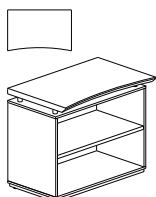

3-Shelf Bookcase

Model No.	Description	Dimensions	Weight	List Price
STSCB3	36" 3 Shelf Bookcase	35½"W x 15½"D x 41½"H	89	483.00

FREESTANDING STORAGE UNITS

- Cabinets ship fully assembled. Top surface attaches easily with Chrome stand-offs
- Cabinets can support above surface storage components
- Each cabinet includes one (1) shelf (STELF has no shelf)
- Back panels feature a mouse hole for wall access (STELF has no wall access)
- All side edge profiles are straight
- Hand-crafted, 1½" thick surfaces with knife edge profile
- Door/Drawer pulls are standard in Chrome
- Shelves are adjustable in 1¼" increments
- Shelves contain mouse hole for vertical cable management

Lateral File  

- Locks are keyed alike

Model No.	Description	Dimensions	Weight	List Price
STELF	36" Freestanding 2 Drawer Lateral File	36"W x 23"D x 29½"H	188	994.00

Freestanding Wood Door Storage Cabinet  

Model No.	Description	Dimensions	Weight	List Price
STESC	36" Freestanding Wood Storage Cabinet	36"W x 23"D x 29½"H	118	763.00

Freestanding 2 Shelf Bookcase  

Model No.	Description	Dimensions	Weight	List Price
STEB2	36" Freestanding 2 Shelf Bookcase	36" W x 23" D x 29½" H	103	561.00