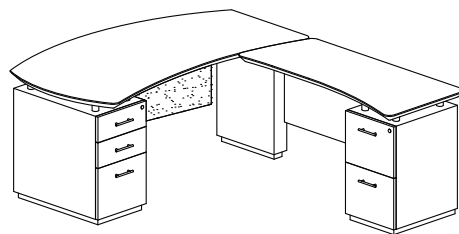

STERLING TYPICAL #7

Consists of:

QTY.	MODEL NO.	DESCRIPTION	LIST PRICE EACH
1	STLD66B	66" Left Handed Desk with (1) B/B/F Pedestal	1,564.00
1	ACD	Center Drawer	191.00
1	STERR48F	Right Handed Desk with (1) F/F Pedestal	997.00
STL7			2,751.00