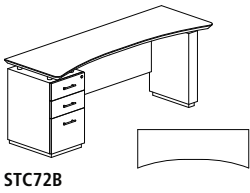

Single Pedestal Credenza

- 1½" thick surface with knife edge profile
- Stand-offs are Chrome and ship with pedestals

- 1/2 height recessed laminate modesty panel included
- Drawer pulls are standard in Chrome

Model No.	Description	Dimensions	Weight	List Price
STC72B	72" Credenza with (1) Box/Box/File Pedestals	72"W x 24"D x 29½"H	175	1,281.00
STC72F	72" Credenza with (1) File/File Pedestals	72"W x 24"D x 29½"H	175	1,281.00
STC66B	66" Credenza with (1) Box/Box/File Pedestals	66"W x 24"D x 29½"H	175	1,281.00
STC66F	66" Credenza with (1) File/File Pedestals	66"W x 24"D x 29½"H	175	1,281.00