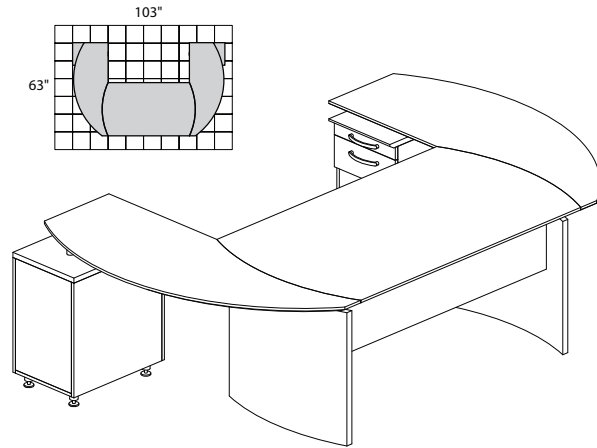

• Order complete suites using "NT_" models.

NAPOLI SERIES – TYPICAL #1

Consists of:

QTY.	MODEL NO.	DESCRIPTION	LIST PRICE EACH
1	ND63	63" W Desk	1,433.00
1	NEXTL	Curved Desk Extension	657.00
1	NRTPR	Curved Desk Return with Pencil/Box/File Pedestal	1,448.00
1	NCD	Center Drawer	268.00
NT1			3,807.00