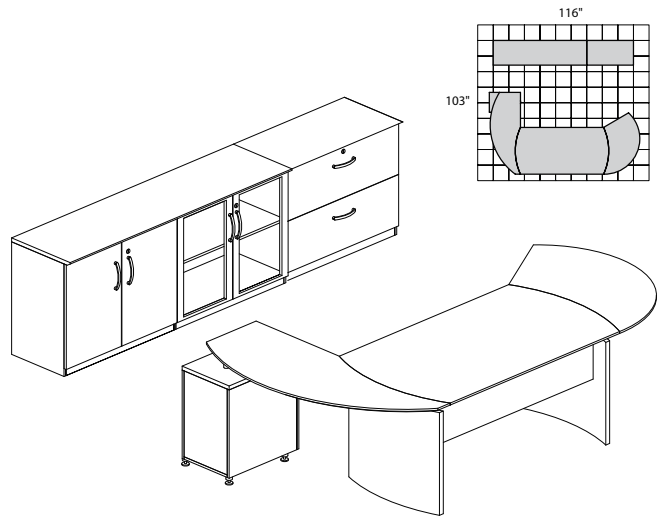

NAPOLI SERIES – TYPICAL #15

Consists of:

QTY.	MODEL NO.	DESCRIPTION	LIST PRICE EACH
1	ND72	72"W Desk	1,549.00
1	NEXTL	Curved Desk Extension	657.00
1	NRTPR	Curved Desk Return with Pencil/Box/File Pedestal	1,448.00
1	NCD	Center Drawer	268.00
1	VLC	Low Wall Cabinet	2,031.00
1	VLF	Lateral File	1,721.00

NT15 7,675.00