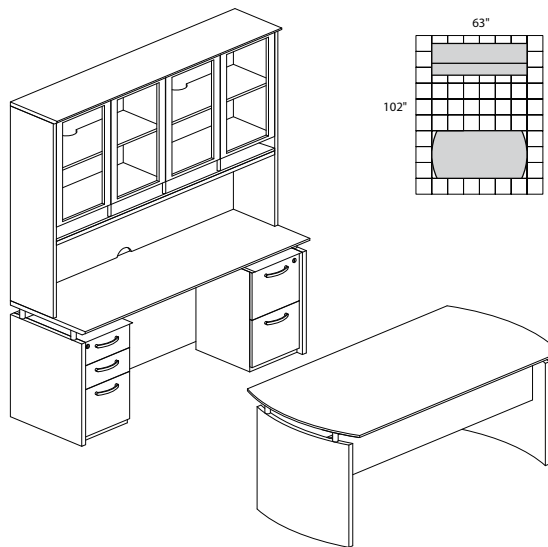

NAPOLI SERIES – TYPICAL #37

Consists of:

QTY.	MODEL NO.	DESCRIPTION	LIST PRICE EACH
1	ND63	63" W Desk	1,433.00
1	NCD	Center Drawer	268.00
1	NCNZ63	63" W Credenza	1,242.00
1	NH63	63" W Hutch	2,669.00
1	NBBF	Box/Box/File Pedestal	989.00
1	NFF	File/File Pedestal	942.00
NT37			7,781.00