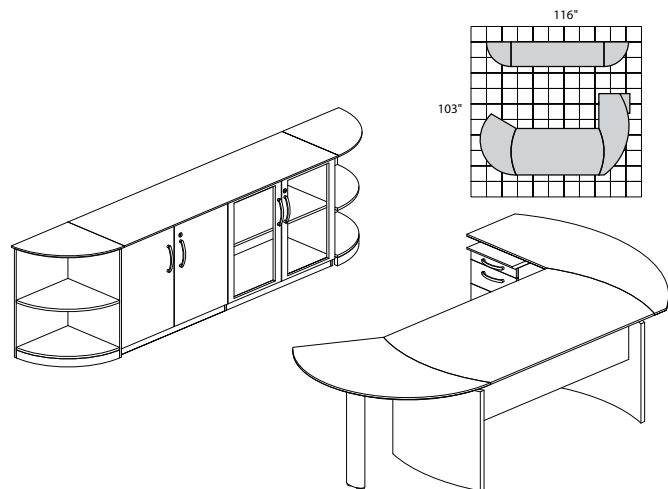

NAPOLI SERIES – TYPICAL #9

Consists of:

QTY.	MODEL NO.	DESCRIPTION	LIST PRICE EACH
1	ND72	72" W Desk	1,549.00
1	NEXTR	Curved Desk Extension	657.00
1	NRTPL	Curved Desk Return with Pencil/Box/File Pedestal	1,448.00
1	NCD	Center Drawer	268.00
1	VLC	Low Wall Cabinet	2,031.00
1	VBQ2	2 Shelf ¼-Round	786.00
1	VBQ2	2 Shelf ¼-Round	786.00
NT9			7,527.00