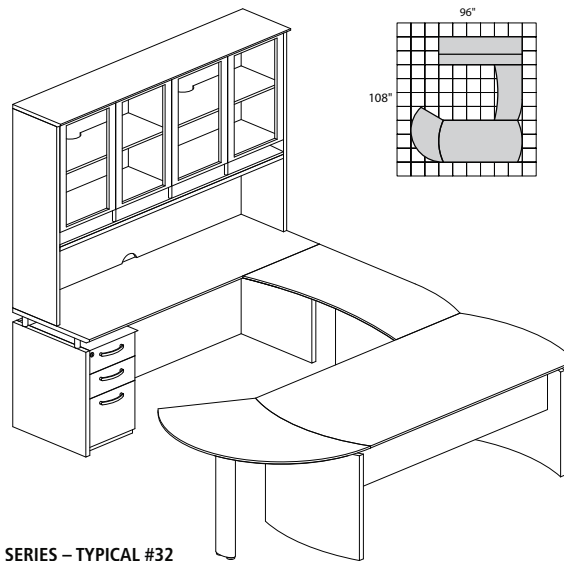

NT20 15,258.00

• Order complete suites using "NT_" models.

NAPOLI SERIES – TYPICAL #29

Consists of:

QTY.	MODEL NO.	DESCRIPTION	LIST PRICE EACH
1	ND63	63"W Desk	1,433.00
1	NEXTL	Curved Desk Extension	657.00
1	NCD	Center Drawer	268.00
1	NBDGR	Bridge Right-Hand	781.00
1	NCNZ63	63"W Credenza	1,242.00
1	NH63	63"W Hutch	2,669.00
1	NBBF	Box/Box/File Pedestal	989.00
NT29			8,279.00