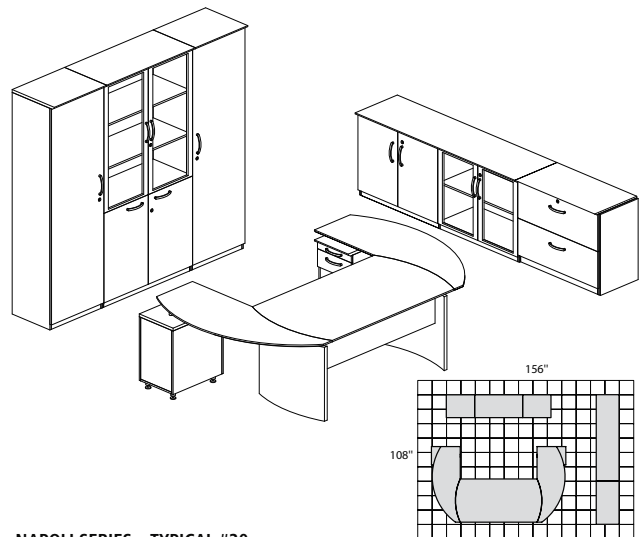

NAPOLI SERIES – TYPICAL #20

Consists of:

QTY.	MODEL NO.	DESCRIPTION	LIST PRICE EACH
1	ND72	72"W Desk	1,549.00
1	NRTPR	Curved Desk Return with Pencil/Box/File Pedestal	1,448.00
1	NRTPL	Curved Desk Return with Pencil/Box/File Pedestal	1,448.00
1	NCD	Center Drawer	268.00
1	VWRD	Wardrobe Cabinet	1,892.00
1	VWRD	Wardrobe Cabinet	1,892.00
1	VHC	High Wall Cabinet	3,009.00
1	VLC	Low Wall Cabinet	2,031.00
1	VLF	Lateral File	1,721.00

NT20 15,258.00