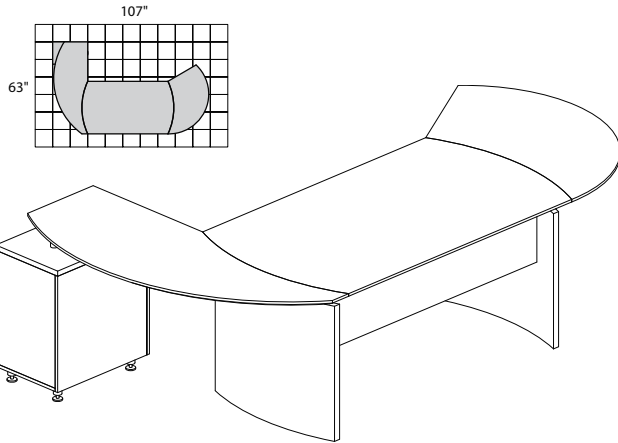

• Order complete suites using "NT_" models.

NAPOLI SERIES – TYPICAL #1

Consists of:

QTY.	MODEL NO.	DESCRIPTION	LIST PRICE EACH
1	ND63	63" W Desk	1,433.00
1	NEXTL	Curved Desk Extension	657.00
1	NRTPR	Curved Desk Return with Pencil/Box/File Pedestal	1,448.00
1	NCD	Center Drawer	268.00
NT1			3,807.00