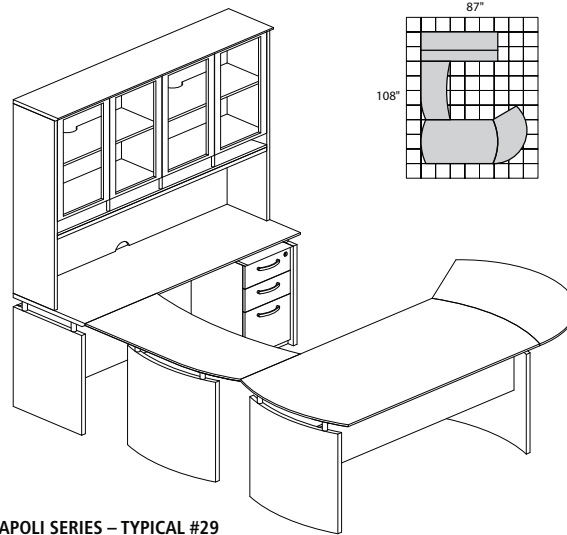

• Order complete suites using "NT_" models.

NAPOLI SERIES – TYPICAL #29

Consists of:

QTY.	MODEL NO.	DESCRIPTION	LIST PRICE EACH
1	ND63	63"W Desk	1,433.00
1	NEXTL	Curved Desk Extension	657.00
1	NCD	Center Drawer	268.00
1	NBDGR	Bridge Right-Hand	781.00
1	NCNZ63	63"W Credenza	1,242.00
1	NH63	63"W Hutch	2,669.00
1	NBBF	Box/Box/File Pedestal	989.00
NT29			8,279.00