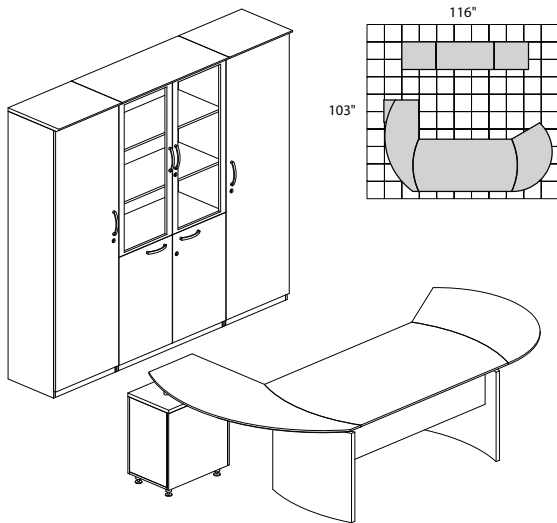

• Order complete suites using "NT_" models.

NAPOLI SERIES – TYPICAL #11

Consists of:

QTY.	MODEL NO.	DESCRIPTION	LIST PRICE EACH
1	ND72	72"W Desk	1,549.00
1	NEXTL	Curved Desk Extension	657.00
1	NRTPR	Curved Desk Return with Pencil/Box/File Pedestal	1,448.00
1	NCD	Center Drawer	268.00
2	VWRD	Wardrobe Cabinet	1,892.00
1	VHC	High Wall Cabinet	3,009.00

NT11 10,715.00