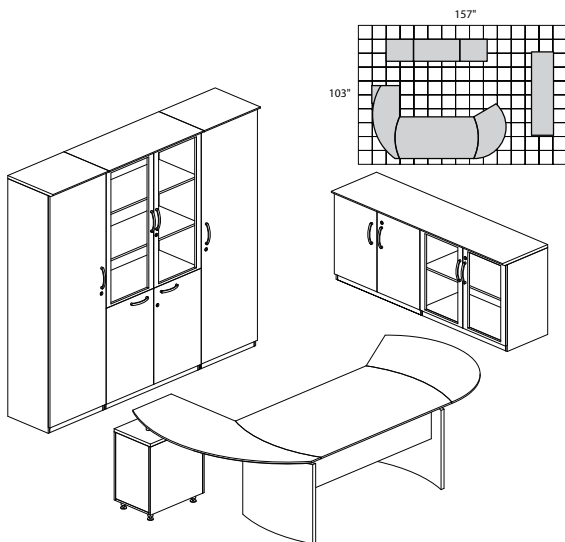

NAPOLI SERIES – TYPICAL #17

Consists of:

QTY.	MODEL NO.	DESCRIPTION	LIST PRICE EACH
1	ND72	72"W Desk	1,549.00
1	NEXTL	Curved Desk Extension	657.00
1	NRTPR	Curved Desk Return with Pencil/Box/File Pedestal	1,448.00
1	NCD	Center Drawer	268.00
1	VLC	Low Wall Cabinet	2,031.00
2	VWRD	Wardrobe Cabinet	1,892.00
1	VHC	High Wall Cabinet	3,009.00

NT17 12,746.00