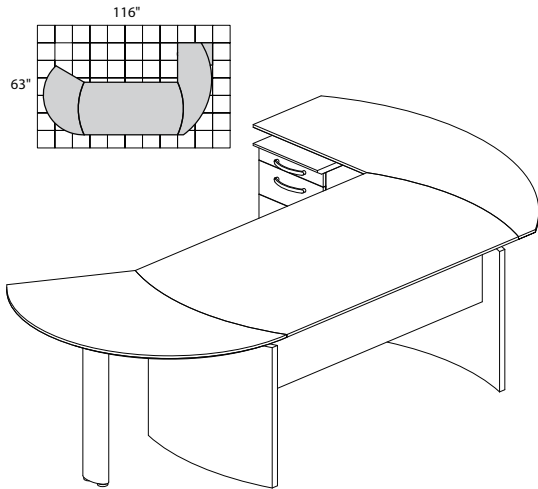

NAPOLI SERIES – TYPICAL #5

Consists of:

QTY.	MODEL NO.	DESCRIPTION	LIST PRICE EACH
1	ND72	72" W Desk	1,549.00
1	NEXTR	Curved Desk Extension	657.00
1	NRTPL	Curved Desk Return with Pencil/Box/File Pedestal	1,448.00
1	NCD	Center Drawer	268.00
NT5			3,923.00