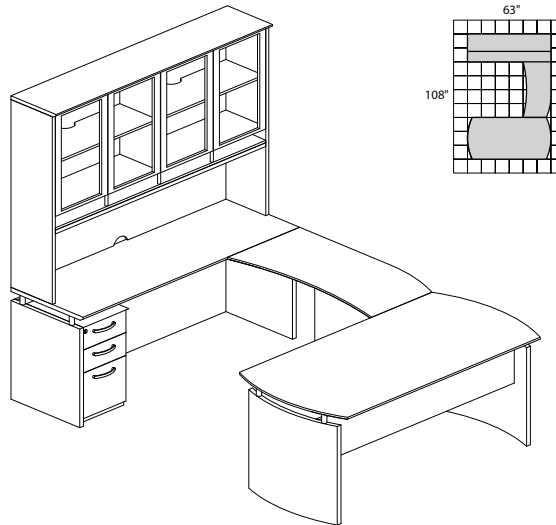

• Order complete suites using "NT_" models.

NAPOLI SERIES – TYPICAL #33

Consists of:

QTY.	MODEL NO.	DESCRIPTION	LIST PRICE EACH
1	ND63	63" W Desk	1,433.00
1	NCD	Center Drawer	268.00
1	NBDGL	Bridge Left-Hand	781.00
1	NCNZ63	63" W Credenza	1,242.00
1	NH63	63" W Hutch	2,669.00
1	NBBF	Box/Box/File Pedestal	989.00
NT33			7,621.00