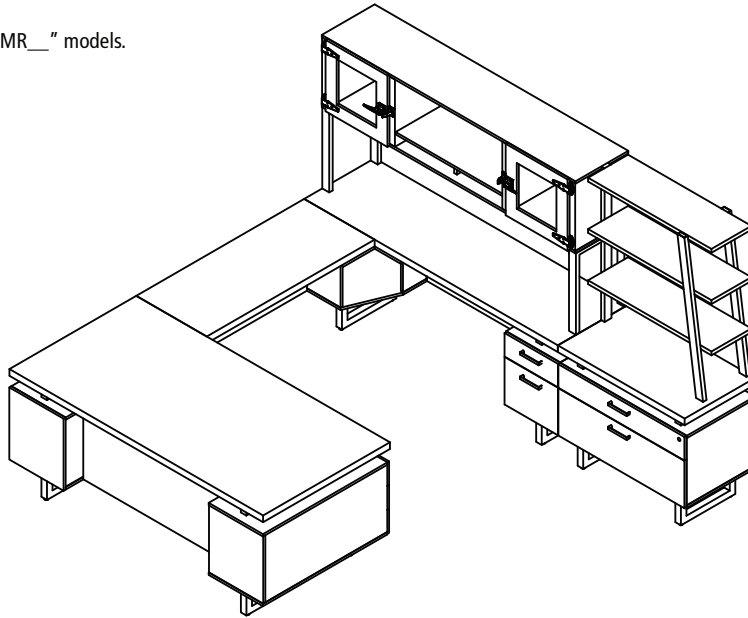

- Order complete suites using "MR_" models.

MIRELLA SERIES TYPICAL #1

Consists of:

QTY.	MODEL NO.	DESCRIPTION	LIST PRICE EACH
1	MRUBF7236	U-Shaped Double Pedestal Desk, BBB/BF 72"W x 36"D x 29½"H Desk 48"W x 20"D x 29½"H Bridge 72"W x 20"D x 29½"H Credenza	3,136.00
1	MRHG72	72"W Hutch with Glass Doors, 72"W x 20"D x 38"H	886.00
1	MRLF36	36"W Lateral File, 36"W x 20"D x 29½"H	982.00
1	MRBS3	3 Shelf Bookshelf, 36"W x 13½"D x 38"H	373.00
MR1			TOTAL: 5,378.00