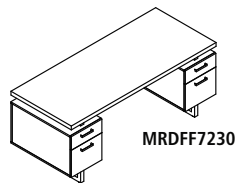

**FREESTANDING DESKS**

- Double pedestal design with the choice of Box/Box/Box or Box/File style
- Includes laminate modesty panel for privacy
- Includes center drawer under desktop surface

Model No.	Description	Dimensions	Weight	List Price
MRDBB7236	Double Pedestal Desk, BBB/BBB	72"W x 36"D x 29½"H	-	1,988.00
MRDBF7236	Double Pedestal Desk, BBB/BF	72"W x 36"D x 29½"H	-	1,964.00
MRDFF7236	Double Pedestal Desk, BF/BF	72"W x 36"D x 29½"H	-	1,940.00
MRDBB6636	Double Pedestal Desk, BBB/BBB	66"W x 36"D x 29½"H	-	1,971.00
MRDBF6636	Double Pedestal Desk, BBB/BF	66"W x 36"D x 29½"H	-	1,947.00
MRDFF6636	Double Pedestal Desk, BF/BF	66"W x 36"D x 29½"H	-	1,923.00
MRDBB7230	Double Pedestal Desk, BBB/BBB	72"W x 30"D x 29½"H	-	1,927.00
MRDBF7230	Double Pedestal Desk, BBB/BF	72"W x 30"D x 29½"H	-	1,883.00
MRDFF7230	Double Pedestal Desk, BF/BF	72"W x 30"D x 29½"H	-	1,839.00
MRDBB6630	Double Pedestal Desk, BBB/BBB	66"W x 30"D x 29½"H	-	1,903.00
MRDBF6630	Double Pedestal Desk, BBB/BF	66"W x 30"D x 29½"H	-	1,859.00
MRDFF6630	Double Pedestal Desk, BF/BF	66"W x 30"D x 29½"H	-	1,815.00
MRPM	Power Module with 2 Power and 2 USB Outlets, Black		-	106.00

### Conference - Standing

- Two – tier design (3 3/4" between tiers) allows for optional integrated power nested between tiers
- Table with 6 cutouts for power modules (sold separately) use with MRPM3

Model No.	Description	Dimensions	Weight	List Price
MRCH8	8 ft. Conference Table Standing	96"W x 47 1/4"D x 42"H	–	1,859.00
MRH10	10 ft. Conference Table Standing	120"W x 47 1/4"D x 42"H	–	3,047.00
MRH12	12 ft. Conference Table - Standing	144"W x 47 1/4"D x 42"H	–	3,455.00
MRH14	14 ft. Conference Table - Standing	168"W x 47 1/4"D x 42"H	–	3,889.00
MRH16	16 ft. Conference Table - Standing	192"W x 47 1/4"D x 42"H	–	4,151.00
MRPM3	Power Module with 2 Power and 2 USB Outlets 1 Daisy Chain,Black		–	294.00
MRWB	Whiteboard	47 3/4"W x 47 3/4"H x 3"D	–	729.00