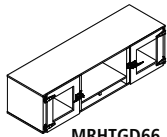

MRLBF7236

MRLFF7230

MRLBF6636

Model No.	Description	Dimensions	Weight	List Price
MRLBF7236	Double Pedestal Desk, BBB/BF	72"W x 36"D x 29½"H Desk 48"W x 20"D x 29½"H Return	–	2,493.00
MRLFF7236	Double Pedestal Desk, BF/BF	72"W x 36"D x 29½"H Desk 48"W x 20"D x 29½"H Return	–	2,469.00
MRLBF7230	Double Pedestal Desk, BBB/BF	72"W x 30"D x 29½"H Desk 48"W x 20"D x 29½"H Return	–	2,434.00
MRLFF7230	Double Pedestal Desk, BF/BF	72"W x 30"D x 29½"H Desk 48"W x 20"D x 29½"H Return	–	2,390.00
MRLBF6636	Double Pedestal Desk, BBB/BF	66"W x 36"D x 29½"H Desk 48"W x 20"D x 29½"H Return	–	2,476.00
MRLFF6636	Double Pedestal Desk, BF/BF	66"W x 36"D x 29½"H Desk 48"W x 20"D x 29½"H Return	–	2,452.00
MRLBF6630	Double Pedestal Desk, BBB/BF	66"W x 30"D x 29½"H Desk 48"W x 20"D x 29½"H Return	–	2,410.00
MRLFF6630	Double Pedestal Desk, BF/BF	66"W x 30"D x 29½"H Desk 48"W x 20"D x 29½"H Return	–	2,366.00
MRPM	Power Module with 2 Power and 2 USB Outlets		–	106.00

MRHW72

MRHG66

MRHTWD72

MRHTGD66

Model No.	Description	Dimensions	Weight	List Price
-----------	-------------	------------	--------	------------

**Hutch with Supports**

MRHW72	72" Hutch with Sliding Wood Doors	72"W x 15"D x 38"H	-	754.00
MRHW66	66" Hutch with Sliding Wood Doors	66"W x 15"D x 38"H	-	746.00
MRHG72	72" Hutch with Glass Doors	72"W x 20"D x 38"H	-	886.00
MRHG66	66" Hutch with Glass Doors	66"W x 20"D x 38"H	-	881.00