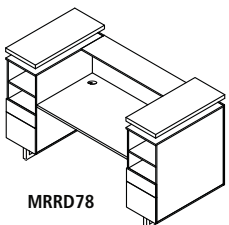

MRRD78

- Floating 1/2" thick tempered glass reception counter
- Frosted tempered glass top for White Ash options; Smoked glass top for Southern Tobacco & Sand Dune
- Available in Southern Tobacco-STO, Sand Dune-SDD and White Ash-WAH laminate

- Features a floating 1 1/8" thick surface
- Has a 2 Shelf/Box/File Pedestals for storage
- Includes center drawer under desktop surface

Model No.	Description	Dimensions	Weight	List Price
MRRD78	Reception Desk with Counter Top Glass	78"W x 36"D x 48"H	–	3,045.00
MRRD90	Reception Desk with Counter Top Glass	90"W x 36"D x 48"H	–	3,336.00