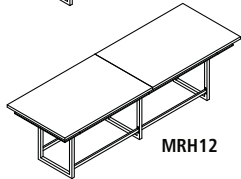

MRH10

MRH12