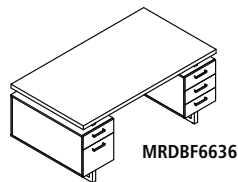

**FREESTANDING DESKS**

- Double pedestal design with the choice of Box/Box/Box or Box/File style
- Includes laminate modesty panel for privacy
- Includes center drawer under desktop surface

Model No.	Description	Dimensions	Weight	List Price
MRDBB7236	Double Pedestal Desk, BBB/BBB	72"W x 36"D x 29½"H	-	1,988.00
MRDBF7236	Double Pedestal Desk, BBB/BF	72"W x 36"D x 29½"H	-	1,964.00
MRDFF7236	Double Pedestal Desk, BF/BF	72"W x 36"D x 29½"H	-	1,940.00
MRDBB6636	Double Pedestal Desk, BBB/BBB	66"W x 36"D x 29½"H	-	1,971.00
MRDBF6636	Double Pedestal Desk, BBB/BF	66"W x 36"D x 29½"H	-	1,947.00
MRDFF6636	Double Pedestal Desk, BF/BF	66"W x 36"D x 29½"H	-	1,923.00
MRDBB7230	Double Pedestal Desk, BBB/BBB	72"W x 30"D x 29½"H	-	1,927.00
MRDBF7230	Double Pedestal Desk, BBB/BF	72"W x 30"D x 29½"H	-	1,883.00
MRDFF7230	Double Pedestal Desk, BF/BF	72"W x 30"D x 29½"H	-	1,839.00
MRDBB6630	Double Pedestal Desk, BBB/BBB	66"W x 30"D x 29½"H	-	1,903.00
MRDBF6630	Double Pedestal Desk, BBB/BF	66"W x 30"D x 29½"H	-	1,859.00
MRDFF6630	Double Pedestal Desk, BF/BF	66"W x 30"D x 29½"H	-	1,815.00
MRPM	Power Module with 2 Power and 2 USB Outlets, Black		-	106.00

### Conference - Standing

- Two – tier design (3 3/4" between tiers) allows for optional integrated power nested between tiers
- Table with 6 cutouts for power modules (sold separately) use with MRPM3

Model No.	Description	Dimensions	Weight	List Price
MRCH8	8 ft. Conference Table Standing	96"W x 47 1/4"D x 42"H	–	1,859.00
MRH10	10 ft. Conference Table Standing	120"W x 47 1/4"D x 42"H	–	3,047.00
MRH12	12 ft. Conference Table - Standing	144"W x 47 1/4"D x 42"H	–	3,455.00
MRH14	14 ft. Conference Table - Standing	168"W x 47 1/4"D x 42"H	–	3,889.00
MRH16	16 ft. Conference Table - Standing	192"W x 47 1/4"D x 42"H	–	4,151.00
MRPM3	Power Module with 2 Power and 2 USB Outlets 1 Daisy Chain,Black		–	294.00
MRWB	Whiteboard	47 3/4"W x 47 3/4"H x 3"D	–	729.00