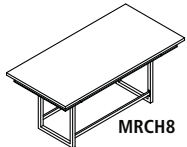

### Conference - Sitting

- Features a one-tier work surface with no floating top
- 1 cutout and grommet cover included with 8' conference tables
- 2 cutouts and grommet covers included with 10 – 16' conference tables

- Cutout designed to work with the PM33 (PM33 is available in either Silver-SLV or Black-BLK)

Model No.	Description	Dimensions	Weight	List Price
MR48R	Mirella 48" Round Conference Top and Base	48"Diameter x 29 1/2"H	–	383.00
MR42R	Mirella 42" Round Conference Top and Base	42"Diameter x 29 1/2"H	–	265.00
MRCS8	8 ft. Conference Table Sitting	96"W x 47 1/4"D x 29 1/2"H	–	1,431.00
MRS10	10 ft. Conference Table Sitting	120"W x 47 1/4"D x 29 1/2"H	–	2,444.00
MRS12	12 ft. Conference Table - Sitting	144"W x 47 1/4"D x 29 1/2"H	–	2,706.00
MRS14	14 ft. Conference Table - Sitting	168"W x 47 1/4"D x 29 1/2"H	–	3,074.00
MRS16	16 ft. Conference Table - Sitting	192"W x 47 1/4"D x 29 1/2"H	–	3,222.00
PM33	Power Module with 2 Power and 2 USB Outlets (Silver or Black)		–	708.00

### Conference - Standing

- Two – tier design (3 3/4" between tiers) allows for optional integrated power nested between tiers
- Table with 6 cutouts for power modules (sold separately) use with MRPM3

Model No.	Description	Dimensions	Weight	List Price
MRCH8	8 ft. Conference Table Standing	96"W x 47 1/4"D x 42"H	–	1,859.00
MRH10	10 ft. Conference Table Standing	120"W x 47 1/4"D x 42"H	–	3,047.00
MRH12	12 ft. Conference Table - Standing	144"W x 47 1/4"D x 42"H	–	3,455.00
MRH14	14 ft. Conference Table - Standing	168"W x 47 1/4"D x 42"H	–	3,889.00
MRH16	16 ft. Conference Table - Standing	192"W x 47 1/4"D x 42"H	–	4,151.00
MRPM3	Power Module with 2 Power and 2 USB Outlets 1 Daisy Chain,Black		–	294.00
MRWB	Whiteboard	47 3/4"W x 47 3/4"H x 3"D	–	729.00