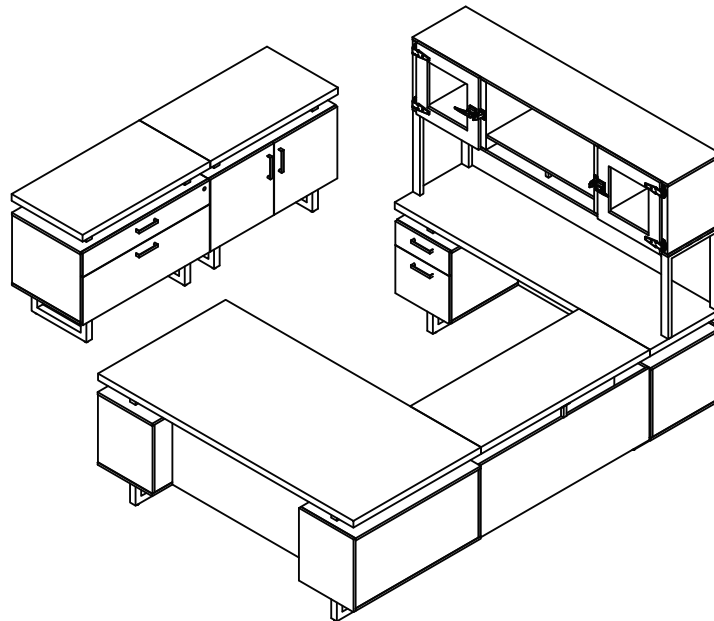

MIRELLA SERIES TYPICAL #2

Consists of:

QTY.	MODEL NO.	DESCRIPTION	LIST PRICE EACH
1	MRUFF7236	U-Shaped Double Pedestal Desk, BF/BF 72"W x 36"D x 29½"H Desk 48"W x 20"D x 29½"H Bridge 72"W x 20"D x 29½"H Credenza	3,112.00
1	MRHG72	72"W Hutch with Glass Doors, 36"W x 20"D x 38"H	886.00
1	MRLF36	36"W Lateral File, 36"W x 20"D x 29½"H	982.00
1	MRSCT36	36"W Storage Cabinet, 36"W x 20"D x 29½"H	862.00
MR2			TOTAL: 5,842.00