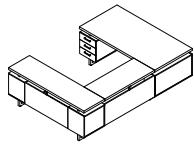

U-SHAPED CONFIGURATIONS

- Use Bridge Configuration to create a 'U' workstation
- Includes center drawer under desktop surface
- Includes modesty panel

MRUBF7236