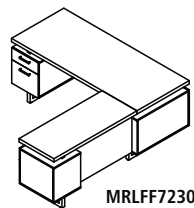

U-SHAPED CONFIGURATIONS

- Use Bridge Configuration to create a 'U' workstation
- Includes center drawer under desktop surface
- Includes modesty panel

Model No.	Description	Dimensions	Weight	List Price
MRUBF7236	Double Pedestal Desk, BBB/BF	72"W x 36"D x 29½"H Desk 48"W x 20"D x 29½"H Bridge 72"W x 20"D x 29½"H Credenza	–	3,136.00
MRUFF7236	Double Pedestal Desk, BF/BF	72"W x 36"D x 29½"H Desk 48"W x 20"D x 29½"H Bridge 72"W x 20"D x 29½"H Credenza	–	3,112.00
MRUBF7230	Double Pedestal Desk, BBB/BF	72"W x 30"D x 29½"H Desk 48"W x 20"D x 29½"H Bridge 72"W x 20"D x 29½"H Credenza	–	3,077.00
MRUFF7230	Double Pedestal Desk, BF/BF	72"W x 30"D x 29½"H Desk 48"W x 20"D x 29½"H Bridge 72"W x 20"D x 29½"H Credenza	–	3,033.00
MRUBF6636	Double Pedestal Desk, BBB/BF	66"W x 36"D x 29½"H Desk 48"W x 20"D x 29½"H Bridge 66"W x 20"D x 29½"H Credenza	–	3,113.00
MRUFF6636	Double Pedestal Desk, BF/BF	66"W x 36"D x 29½"H Desk 48"W x 20"D x 29½"H Bridge 66"W x 20"D x 29½"H Credenza	–	3,089.00
MRUBF6630	Double Pedestal Desk, BBB/BF	66"W x 30"D x 29½"H Desk 48"W x 20"D x 29½"H Bridge 66"W x 20"D x 29½"H Credenza	–	3,077.00
MRUFF6630	Double Pedestal Desk, BF/BF	66"W x 30"D x 29½"H Desk 48"W x 20"D x 29½"H Bridge 66"W x 20"D x 29½"H Credenza	–	3,003.00
MRPM	Power Module with 2 Power and 2 USB Outlets		–	106.00

L-SHAPED CONFIGURATIONS

- Use Return Configuration to create a 'L' workstation
- Includes center drawer under desktop surface
- Includes modesty panel
- Includes pedestal with BBB/BF/False design options

MRLBF7236