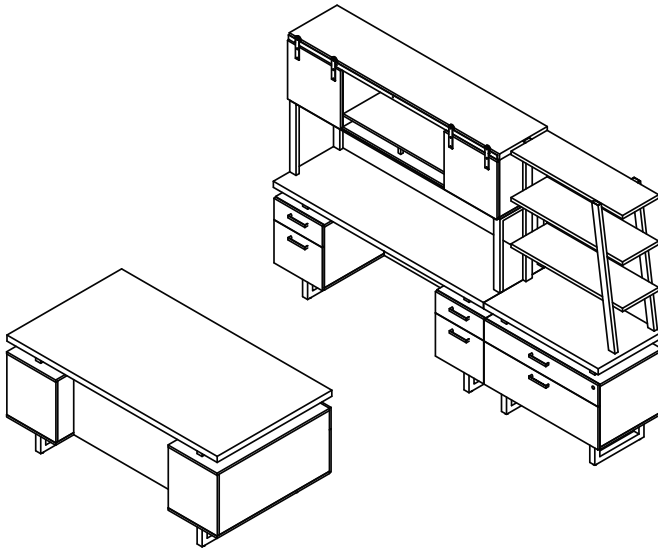

• Order complete suites using "MR_" models.

MIRELLA SERIES TYPICAL #5

Consists of:

QTY.	MODEL NO.	DESCRIPTION	LIST PRICE EACH
1	MRDFF6636	Double Pedestal Desk, BF/BF 66"W x 36"D x 29½"H Desk	1,923.00
1	MRCFF6620	Double Pedestal Credenza, BF/BF 66"W x 20"D x 29½"H	1,291.00
1	MRHW66	Hutch with Wood Doors, 66"W x 15"D x 38"H	746.00
1	MRLF36	36"W Lateral File, 36"W x 20"D x 29½"H	982.00
1	MRBS3	3 Shelf Bookshelf, 36"W x 13½"D x 38"H	373.00

MR5

TOTAL: 5,315.00