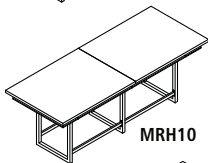

CONFERENCE ROOM TABLES

- Standing- or sitting-height options available
- All Conference tables features a 1 1/8" work surface
- Available in Southern Tobacco-STO, Sand Dune-SDD, Stone Gray-SGY and White Ash-WAH laminate

- Brushed Silver legs and accents for White Ash and Stone Gray options; Black powder coat legs and accents for Southern Tobacco and Sand Dune

Conference - Sitting

- Features a one-tier work surface with no floating top
- 1 cutout and grommet cover included with 8' conference tables
- 2 cutouts and grommet covers included with 10 – 16' conference tables

- Cutout designed to work with the PM33 (PM33 is available in either Silver-SLV or Black-BLK)

Model No.	Description	Dimensions	Weight	List Price
MR48R	Mirella 48" Round Conference Top and Base	48"Diameter x 29 1/2"H	–	383.00
MR42R	Mirella 42" Round Conference Top and Base	42"Diameter x 29 1/2"H	–	265.00
MRCS8	8 ft. Conference Table Sitting	96"W x 47 1/4"D x 29 1/2"H	–	1,431.00
MRS10	10 ft. Conference Table Sitting	120"W x 47 1/4"D x 29 1/2"H	–	2,444.00
MRS12	12 ft. Conference Table - Sitting	144"W x 47 1/4"D x 29 1/2"H	–	2,706.00
MRS14	14 ft. Conference Table - Sitting	168"W x 47 1/4"D x 29 1/2"H	–	3,074.00
MRS16	16 ft. Conference Table - Sitting	192"W x 47 1/4"D x 29 1/2"H	–	3,222.00
PM33	Power Module with 2 Power and 2 USB Outlets (Silver or Black)		–	708.00

Conference - Standing

- Two – tier design (3 3/4" between tiers) allows for optional integrated power nested between tiers
- Table with 6 cutouts for power modules (sold separately) use with MRPM3