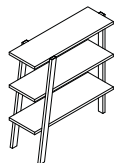

MRBS5

These products are subject to California Proposition 65. Please visit the product detail page on our website for specific information.

Office Suites
Seating
Tables
Desks
Meeting Essentials
Personal Organization
Ergonomics
High Density Storage
Storage & Filing
Facilities
Technology Furniture
Art & Engineering