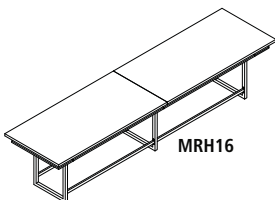

MRH12

MRH16