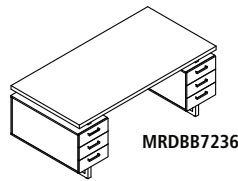

**FREESTANDING DESKS**

- Double pedestal design with the choice of Box/Box/Box or Box/File style
- Includes laminate modesty panel for privacy
- Includes center drawer under desktop surface

Model No.	Description	Dimensions	Weight	List Price
MRDBB7236	Double Pedestal Desk, BBB/BBB	72"W x 36"D x 29½"H	-	1,988.00
MRDBF7236	Double Pedestal Desk, BBB/BF	72"W x 36"D x 29½"H	-	1,964.00
MRDFF7236	Double Pedestal Desk, BF/BF	72"W x 36"D x 29½"H	-	1,940.00
MRDBB6636	Double Pedestal Desk, BBB/BBB	66"W x 36"D x 29½"H	-	1,971.00
MRDBF6636	Double Pedestal Desk, BBB/BF	66"W x 36"D x 29½"H	-	1,947.00
MRDFF6636	Double Pedestal Desk, BF/BF	66"W x 36"D x 29½"H	-	1,923.00
MRDBB7230	Double Pedestal Desk, BBB/BBB	72"W x 30"D x 29½"H	-	1,927.00
MRDBF7230	Double Pedestal Desk, BBB/BF	72"W x 30"D x 29½"H	-	1,883.00
MRDFF7230	Double Pedestal Desk, BF/BF	72"W x 30"D x 29½"H	-	1,839.00
MRDBB6630	Double Pedestal Desk, BBB/BBB	66"W x 30"D x 29½"H	-	1,903.00
MRDBF6630	Double Pedestal Desk, BBB/BF	66"W x 30"D x 29½"H	-	1,859.00
MRDFF6630	Double Pedestal Desk, BF/BF	66"W x 30"D x 29½"H	-	1,815.00
MRPM	Power Module with 2 Power and 2 USB Outlets, Black		-	106.00

### Conference - Standing

- Two – tier design (3 3/4" between tiers) allows for optional integrated power nested between tiers
- Table with 6 cutouts for power modules (sold separately) use with MRPM3

Model No.	Description	Dimensions	Weight	List Price
MRCH8	8 ft. Conference Table Standing	96"W x 47 1/4"D x 42"H	–	1,859.00
MRH10	10 ft. Conference Table Standing	120"W x 47 1/4"D x 42"H	–	3,047.00
MRH12	12 ft. Conference Table - Standing	144"W x 47 1/4"D x 42"H	–	3,455.00
MRH14	14 ft. Conference Table - Standing	168"W x 47 1/4"D x 42"H	–	3,889.00
MRH16	16 ft. Conference Table - Standing	192"W x 47 1/4"D x 42"H	–	4,151.00
MRPM3	Power Module with 2 Power and 2 USB Outlets 1 Daisy Chain,Black		–	294.00
MRWB	Whiteboard	47 3/4"W x 47 3/4"H x 3"D	–	729.00