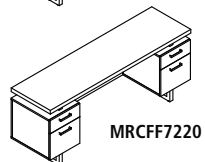

FREESTANDING CREDENZAS

- Highly configurable with multiple pedestal options available
- Includes modesty panel

Model No.	Description	Dimensions	Weight	List Price
MRCBB7220	Double Pedestal Credenza, BBB/BBB	72"W x 20"D x 29½"H	-	1,423.00
MRCBF7220	Double Pedestal Credenza, BBB/BF	72"W x 20"D x 29½"H	-	1,360.00
MRCFF7220	Double Pedestal Credenza, BF/BF	72"W x 20"D x 29½"H	-	1,297.00
MRCBB6620	Double Pedestal Credenza, BBB/BBB	66"W x 20"D x 29½"H	-	1,417.00
MRCBF6620	Double Pedestal Credenza, BBB/BF	66"W x 20"D x 29½"H	-	1,354.00
MRCFF6620	Double Pedestal Credenza, BF/BF	66"W x 20"D x 29½"H	-	1,291.00