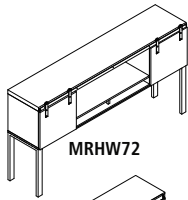

HUTCHES

- Hutches come with the choice of smoked or frosted glass doors with decorative hinges and latches or wood doors with sliding barn door hardware
- Available in Southern Tobacco-STO, Sand Dune-SDD and White Ash-WAH laminate or White Ash with Stone Gray-SGY (work surface) laminate
- Frosted glass doors for White Ash-WAH, Smoked glass door for Southern Tobacco-STO and Sand Dune-SDD