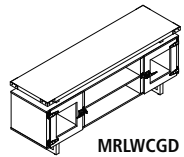

HUTCHES

- Hutches come with the choice of smoked or frosted glass doors with decorative hinges and latches or wood doors with sliding barn door hardware
- Available in Southern Tobacco-STO, Sand Dune-SDD and White Ash-WAH laminate or White Ash with Stone Gray-SGY (work surface) laminate
- Frosted glass doors for White Ash-WAH, Smoked glass door for Southern Tobacco-STO and Sand Dune-SDD

Model No.	Description	Dimensions	Weight	List Price

Hutch with Supports

MRHW72	72" Hutch with Sliding Wood Doors	72"W x 15"D x 38"H	-	754.00
MRHW66	66" Hutch with Sliding Wood Doors	66"W x 15"D x 38"H	-	746.00
MRHG72	72" Hutch with Glass Doors	72"W x 20"D x 38"H	-	886.00
MRHG66	66" Hutch with Glass Doors	66"W x 20"D x 38"H	-	881.00

Wall Mounted Hutches

MRHTWD72	72" Hutch with Sliding Wood Doors	72"W x 15"D x 18"H	-	500.00
MRHTWD66	66" Hutch with Sliding Wood Doors	66"W x 15"D x 18"H	-	492.00
MRHTGD72	72" Hutch with Glass Doors	72"W x 20"D x 18"H	-	632.00
MRHTGD66	66" Hutch with Glass Doors	66"W x 20"D x 18"H	-	627.00

NOTE: Recommended under-cabinet LED Task Light is model EZDP.
Other LED Task/Desk lighting is available in the Ergonomics section page 276.

STORAGE OPTIONS

- Low Wall Cabinets feature two cabinets and two open shelves for compartmentalized storage
- Low Wall Cabinets come with the choice of smoked or frosted glass doors with decorative hinges and latches or wood doors with sliding barn door hardware
- Frosted glass doors for White Ash-WAH and Stone Gray-SGY (work surface), Smoked glass door for Southern Tobacco-STO and Sand Dune-SDD
- Lateral File includes one file drawer and one storage drawer
- Storage Cabinet (MRSC36) has one shelf with concealed storage
- Glass Door Display Cabinet (MRGDC) and Wood Door Storage Cabinet (MRWDC) include three storage shelves