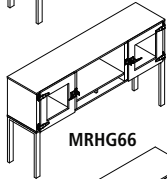

MRLBF7236

MRLFF7230

MRLBF6636

Model No.	Description	Dimensions	Weight	List Price
MRLBF7236	Double Pedestal Desk, BBB/BF	72"W x 36"D x 29½"H Desk 48"W x 20"D x 29½"H Return	–	2,493.00
MRLFF7236	Double Pedestal Desk, BF/BF	72"W x 36"D x 29½"H Desk 48"W x 20"D x 29½"H Return	–	2,469.00
MRLBF7230	Double Pedestal Desk, BBB/BF	72"W x 30"D x 29½"H Desk 48"W x 20"D x 29½"H Return	–	2,434.00
MRLFF7230	Double Pedestal Desk, BF/BF	72"W x 30"D x 29½"H Desk 48"W x 20"D x 29½"H Return	–	2,390.00
MRLBF6636	Double Pedestal Desk, BBB/BF	66"W x 36"D x 29½"H Desk 48"W x 20"D x 29½"H Return	–	2,476.00
MRLFF6636	Double Pedestal Desk, BF/BF	66"W x 36"D x 29½"H Desk 48"W x 20"D x 29½"H Return	–	2,452.00
MRLBF6630	Double Pedestal Desk, BBB/BF	66"W x 30"D x 29½"H Desk 48"W x 20"D x 29½"H Return	–	2,410.00
MRLFF6630	Double Pedestal Desk, BF/BF	66"W x 30"D x 29½"H Desk 48"W x 20"D x 29½"H Return	–	2,366.00
MRPM	Power Module with 2 Power and 2 USB Outlets		–	106.00

MRHW72

MRHG66

MRHTWD72

MRHTGD66

Model No.	Description	Dimensions	Weight	List Price
-----------	-------------	------------	--------	------------

**Hutch with Supports**

MRHW72	72" Hutch with Sliding Wood Doors	72"W x 15"D x 38"H	-	754.00
MRHW66	66" Hutch with Sliding Wood Doors	66"W x 15"D x 38"H	-	746.00
MRHG72	72" Hutch with Glass Doors	72"W x 20"D x 38"H	-	886.00
MRHG66	66" Hutch with Glass Doors	66"W x 20"D x 38"H	-	881.00