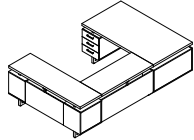

## U-SHAPED CONFIGURATIONS

- Use Bridge Configuration to create a 'U' workstation
- Includes center drawer under desktop surface
- Includes modesty panel

MRUBF7236

MRUFF7236

MRUBF7230

MRUBF6636

MRUFF6630

MRPM

Model No.	Description	Dimensions	Weight	List Price
MRUBF7236	Double Pedestal Desk, BBB/BF	72"W x 36"D x 29½"H Desk 48"W x 20"D x 29½"H Bridge 72"W x 20"D x 29½"H Credenza	–	3,136.00
MRUFF7236	Double Pedestal Desk, BF/BF	72"W x 36"D x 29½"H Desk 48"W x 20"D x 29½"H Bridge 72"W x 20"D x 29½"H Credenza	–	3,112.00
MRUBF7230	Double Pedestal Desk, BBB/BF	72"W x 30"D x 29½"H Desk 48"W x 20"D x 29½"H Bridge 72"W x 20"D x 29½"H Credenza	–	3,077.00
MRUFF7230	Double Pedestal Desk, BF/BF	72"W x 30"D x 29½"H Desk 48"W x 20"D x 29½"H Bridge 72"W x 20"D x 29½"H Credenza	–	3,033.00
MRUBF6636	Double Pedestal Desk, BBB/BF	66"W x 36"D x 29½"H Desk 48"W x 20"D x 29½"H Bridge 66"W x 20"D x 29½"H Credenza	–	3,113.00
MRUFF6636	Double Pedestal Desk, BF/BF	66"W x 36"D x 29½"H Desk 48"W x 20"D x 29½"H Bridge 66"W x 20"D x 29½"H Credenza	–	3,089.00
MRUBF6630	Double Pedestal Desk, BBB/BF	66"W x 30"D x 29½"H Desk 48"W x 20"D x 29½"H Bridge 66"W x 20"D x 29½"H Credenza	–	3,077.00
MRUFF6630	Double Pedestal Desk, BF/BF	66"W x 30"D x 29½"H Desk 48"W x 20"D x 29½"H Bridge 66"W x 20"D x 29½"H Credenza	–	3,003.00
MRPM	Power Module with 2 Power and 2 USB Outlets		–	106.00