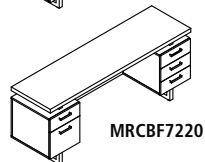

FREESTANDING CREDENZAS

- Highly configurable with multiple pedestal options available
- Includes modesty panel

Model No.	Description	Dimensions	Weight	List Price
MRCBB7220	Double Pedestal Credenza, BBB/BBB	72"W x 20"D x 29½"H	-	1,423.00
MRCBF7220	Double Pedestal Credenza, BBB/BF	72"W x 20"D x 29½"H	-	1,360.00
MRCFF7220	Double Pedestal Credenza, BF/BF	72"W x 20"D x 29½"H	-	1,297.00
MRCBB6620	Double Pedestal Credenza, BBB/BBB	66"W x 20"D x 29½"H	-	1,417.00
MRCBF6620	Double Pedestal Credenza, BBB/BF	66"W x 20"D x 29½"H	-	1,354.00
MRCFF6620	Double Pedestal Credenza, BF/BF	66"W x 20"D x 29½"H	-	1,291.00