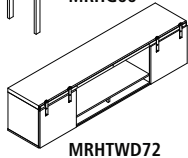

MRLBF7236

MRLFF7230

MRLBF6636

Model No.	Description	Dimensions	Weight	List Price
MRLBF7236	Double Pedestal Desk, BBB/BF	72"W x 36"D x 29½"H Desk 48"W x 20"D x 29½"H Return	–	2,493.00
MRLFF7236	Double Pedestal Desk, BF/BF	72"W x 36"D x 29½"H Desk 48"W x 20"D x 29½"H Return	–	2,469.00
MRLBF7230	Double Pedestal Desk, BBB/BF	72"W x 30"D x 29½"H Desk 48"W x 20"D x 29½"H Return	–	2,434.00
MRLFF7230	Double Pedestal Desk, BF/BF	72"W x 30"D x 29½"H Desk 48"W x 20"D x 29½"H Return	–	2,390.00
MRLBF6636	Double Pedestal Desk, BBB/BF	66"W x 36"D x 29½"H Desk 48"W x 20"D x 29½"H Return	–	2,476.00
MRLFF6636	Double Pedestal Desk, BF/BF	66"W x 36"D x 29½"H Desk 48"W x 20"D x 29½"H Return	–	2,452.00
MRLBF6630	Double Pedestal Desk, BBB/BF	66"W x 30"D x 29½"H Desk 48"W x 20"D x 29½"H Return	–	2,410.00
MRLFF6630	Double Pedestal Desk, BF/BF	66"W x 30"D x 29½"H Desk 48"W x 20"D x 29½"H Return	–	2,366.00
MRPM	Power Module with 2 Power and 2 USB Outlets		–	106.00

MRHW72

MRHG66

MRHTWD72

MRHTGD66

Model No.	Description	Dimensions	Weight	List Price
-----------	-------------	------------	--------	------------

**Hutch with Supports**

MRHW72	72" Hutch with Sliding Wood Doors	72"W x 15"D x 38"H	-	754.00
MRHW66	66" Hutch with Sliding Wood Doors	66"W x 15"D x 38"H	-	746.00
MRHG72	72" Hutch with Glass Doors	72"W x 20"D x 38"H	-	886.00
MRHG66	66" Hutch with Glass Doors	66"W x 20"D x 38"H	-	881.00