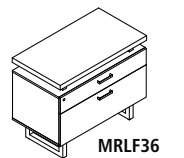

NOTE: Recommended under-cabinet LED Task Light is model EZDP.  
Other LED Task/Desk lighting is available in the Ergonomics section page 276.

STORAGE OPTIONS

MRLWCGD

MRLWCWD

MRLF36

MRSCT36

- Low Wall Cabinets feature two cabinets and two open shelves for compartmentalized storage
- Low Wall Cabinets come with the choice of smoked or frosted glass doors with decorative hinges and latches or wood doors with sliding barn door hardware
- Frosted glass doors for White Ash-WAH and Stone Gray-SGY (work surface), Smoked glass door for Southern Tobacco-STO and Sand Dune-SDD
- Lateral File includes one file drawer and one storage drawer
- Storage Cabinet (MRSC36) has one shelf with concealed storage
- Glass Door Display Cabinet (MRGDC) and Wood Door Storage Cabinet (MRWDC) include three storage shelves

Model No.	Description	Dimensions	Weight	List Price
-----------	-------------	------------	--------	------------

MRLWCGD	Low Wall Cabinet Glass Doors	72"W x 20"D x 29½"H	-	1,349.00
MRLWCWD	Low Wall Cabinet Wood Doors	72"W x 20"D x 29½"H	-	1,349.00
MRLF36	36" Lateral File	36"W x 20"D x 29½"H	-	982.00
MRSCT36	36" Storage Cabinet	36"W x 20"D x 29½"H	-	862.00