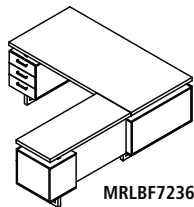

U-SHAPED CONFIGURATIONS

- Use Bridge Configuration to create a 'U' workstation
- Includes center drawer under desktop surface
- Includes modesty panel

Model No.	Description	Dimensions	Weight	List Price
MRUBF7236	Double Pedestal Desk, BBB/BF	72"W x 36"D x 29½"H Desk 48"W x 20"D x 29½"H Bridge 72"W x 20"D x 29½"H Credenza	–	3,136.00
MRUFF7236	Double Pedestal Desk, BF/BF	72"W x 36"D x 29½"H Desk 48"W x 20"D x 29½"H Bridge 72"W x 20"D x 29½"H Credenza	–	3,112.00
MRUBF7230	Double Pedestal Desk, BBB/BF	72"W x 30"D x 29½"H Desk 48"W x 20"D x 29½"H Bridge 72"W x 20"D x 29½"H Credenza	–	3,077.00
MRUFF7230	Double Pedestal Desk, BF/BF	72"W x 30"D x 29½"H Desk 48"W x 20"D x 29½"H Bridge 72"W x 20"D x 29½"H Credenza	–	3,033.00
MRUBF6636	Double Pedestal Desk, BBB/BF	66"W x 36"D x 29½"H Desk 48"W x 20"D x 29½"H Bridge 66"W x 20"D x 29½"H Credenza	–	3,113.00
MRUFF6636	Double Pedestal Desk, BF/BF	66"W x 36"D x 29½"H Desk 48"W x 20"D x 29½"H Bridge 66"W x 20"D x 29½"H Credenza	–	3,089.00
MRUBF6630	Double Pedestal Desk, BBB/BF	66"W x 30"D x 29½"H Desk 48"W x 20"D x 29½"H Bridge 66"W x 20"D x 29½"H Credenza	–	3,077.00
MRUFF6630	Double Pedestal Desk, BF/BF	66"W x 30"D x 29½"H Desk 48"W x 20"D x 29½"H Bridge 66"W x 20"D x 29½"H Credenza	–	3,003.00
MRPM	Power Module with 2 Power and 2 USB Outlets		–	106.00

L-SHAPED CONFIGURATIONS

- Use Return Configuration to create a 'L' workstation
- Includes center drawer under desktop surface
- Includes modesty panel
- Includes pedestal with BBB/BF/False design options