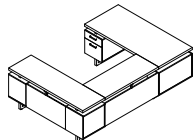

## U-SHAPED CONFIGURATIONS

- Use Bridge Configuration to create a 'U' workstation
- Includes center drawer under desktop surface
- Includes modesty panel

MRUBF7236

MRUFF7236

MRUBF7230

MRUBF6636

MRUFF6630

MRPM

Model No.	Description	Dimensions	Weight	List Price
MRUBF7236	Double Pedestal Desk, BBB/BF	72"W x 36"D x 29½"H Desk 48"W x 20"D x 29½"H Bridge 72"W x 20"D x 29½"H Credenza	–	3,136.00
MRUFF7236	Double Pedestal Desk, BF/BF	72"W x 36"D x 29½"H Desk 48"W x 20"D x 29½"H Bridge 72"W x 20"D x 29½"H Credenza	–	3,112.00
MRUBF7230	Double Pedestal Desk, BBB/BF	72"W x 30"D x 29½"H Desk 48"W x 20"D x 29½"H Bridge 72"W x 20"D x 29½"H Credenza	–	3,077.00
MRUFF7230	Double Pedestal Desk, BF/BF	72"W x 30"D x 29½"H Desk 48"W x 20"D x 29½"H Bridge 72"W x 20"D x 29½"H Credenza	–	3,033.00
MRUBF6636	Double Pedestal Desk, BBB/BF	66"W x 36"D x 29½"H Desk 48"W x 20"D x 29½"H Bridge 66"W x 20"D x 29½"H Credenza	–	3,113.00
MRUFF6636	Double Pedestal Desk, BF/BF	66"W x 36"D x 29½"H Desk 48"W x 20"D x 29½"H Bridge 66"W x 20"D x 29½"H Credenza	–	3,089.00
MRUBF6630	Double Pedestal Desk, BBB/BF	66"W x 30"D x 29½"H Desk 48"W x 20"D x 29½"H Bridge 66"W x 20"D x 29½"H Credenza	–	3,077.00
MRUFF6630	Double Pedestal Desk, BF/BF	66"W x 30"D x 29½"H Desk 48"W x 20"D x 29½"H Bridge 66"W x 20"D x 29½"H Credenza	–	3,003.00
MRPM	Power Module with 2 Power and 2 USB Outlets		–	106.00