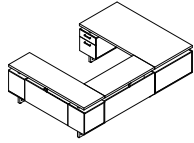

U-SHAPED CONFIGURATIONS

- Use Bridge Configuration to create a 'U' workstation
- Includes center drawer under desktop surface
- Includes modesty panel

MRUFF7236

Model No.	Description	Dimensions	Weight	List Price
MRUBF7236	Double Pedestal Desk, BBB/BF	72"W x 36"D x 29½"H Desk 48"W x 20"D x 29½"H Bridge 72"W x 20"D x 29½"H Credenza	–	3,136.00
MRUFF7236	Double Pedestal Desk, BF/BF	72"W x 36"D x 29½"H Desk 48"W x 20"D x 29½"H Bridge 72"W x 20"D x 29½"H Credenza	–	3,112.00
MRUBF7230	Double Pedestal Desk, BBB/BF	72"W x 30"D x 29½"H Desk 48"W x 20"D x 29½"H Bridge 72"W x 20"D x 29½"H Credenza	–	3,077.00
MRUFF7230	Double Pedestal Desk, BF/BF	72"W x 30"D x 29½"H Desk 48"W x 20"D x 29½"H Bridge 72"W x 20"D x 29½"H Credenza	–	3,033.00
MRUBF6636	Double Pedestal Desk, BBB/BF	66"W x 36"D x 29½"H Desk 48"W x 20"D x 29½"H Bridge 66"W x 20"D x 29½"H Credenza	–	3,113.00
MRUFF6636	Double Pedestal Desk, BF/BF	66"W x 36"D x 29½"H Desk 48"W x 20"D x 29½"H Bridge 66"W x 20"D x 29½"H Credenza	–	3,089.00
MRUBF6630	Double Pedestal Desk, BBB/BF	66"W x 30"D x 29½"H Desk 48"W x 20"D x 29½"H Bridge 66"W x 20"D x 29½"H Credenza	–	3,077.00
MRUFF6630	Double Pedestal Desk, BF/BF	66"W x 30"D x 29½"H Desk 48"W x 20"D x 29½"H Bridge 66"W x 20"D x 29½"H Credenza	–	3,003.00
MRPM	Power Module with 2 Power and 2 USB Outlets		–	106.00

L-SHAPED CONFIGURATIONS

- Use Return Configuration to create a 'L' workstation
- Includes center drawer under desktop surface
- Includes modesty panel
- Includes pedestal with BBB/BF/False design options