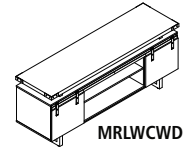

HUTCHES

- Hutches come with the choice of smoked or frosted glass doors with decorative hinges and latches or wood doors with sliding barn door hardware
- Available in Southern Tobacco-STO, Sand Dune-SDD and White Ash-WAH laminate or White Ash with Stone Gray-SGY (work surface) laminate
- Frosted glass doors for White Ash-WAH, Smoked glass door for Southern Tobacco-STO and Sand Dune-SDD

Model No.	Description	Dimensions	Weight	List Price

Hutch with Supports

MRHW72	72" Hutch with Sliding Wood Doors	72"W x 15"D x 38"H	-	754.00
MRHW66	66" Hutch with Sliding Wood Doors	66"W x 15"D x 38"H	-	746.00
MRHG72	72" Hutch with Glass Doors	72"W x 20"D x 38"H	-	886.00
MRHG66	66" Hutch with Glass Doors	66"W x 20"D x 38"H	-	881.00

Wall Mounted Hutches

MRHTWD72	72" Hutch with Sliding Wood Doors	72"W x 15"D x 18"H	-	500.00
MRHTWD66	66" Hutch with Sliding Wood Doors	66"W x 15"D x 18"H	-	492.00
MRHTGD72	72" Hutch with Glass Doors	72"W x 20"D x 18"H	-	632.00
MRHTGD66	66" Hutch with Glass Doors	66"W x 20"D x 18"H	-	627.00

NOTE: Recommended under-cabinet LED Task Light is model EZDP.
Other LED Task/Desk lighting is available in the Ergonomics section page 276.

STORAGE OPTIONS

MRLWCGD

- Low Wall Cabinets feature two cabinets and two open shelves for compartmentalized storage
- Low Wall Cabinets come with the choice of smoked or frosted glass doors with decorative hinges and latches or wood doors with sliding barn door hardware
- Frosted glass doors for White Ash-WAH and Stone Gray-SGY (work surface), Smoked glass door for Southern Tobacco-STO and Sand Dune-SDD
- Lateral File includes one file drawer and one storage drawer
- Storage Cabinet (MRSC36) has one shelf with concealed storage
- Glass Door Display Cabinet (MRGDC) and Wood Door Storage Cabinet (MRWDC) include three storage shelves