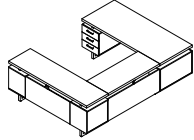

## U-SHAPED CONFIGURATIONS

- Use Bridge Configuration to create a 'U' workstation
- Includes center drawer under desktop surface
- Includes modesty panel

MRUBF7236

MRUFF7236

MRUBF7230

MRUBF6636

MRUFF6630

MRPM

Model No.	Description	Dimensions	Weight	List Price
MRUBF7236	Double Pedestal Desk, BBB/BF	72"W x 36"D x 29½"H Desk 48"W x 20"D x 29½"H Bridge 72"W x 20"D x 29½"H Credenza	–	3,136.00
MRUFF7236	Double Pedestal Desk, BF/BF	72"W x 36"D x 29½"H Desk 48"W x 20"D x 29½"H Bridge 72"W x 20"D x 29½"H Credenza	–	3,112.00
MRUBF7230	Double Pedestal Desk, BBB/BF	72"W x 30"D x 29½"H Desk 48"W x 20"D x 29½"H Bridge 72"W x 20"D x 29½"H Credenza	–	3,077.00
MRUFF7230	Double Pedestal Desk, BF/BF	72"W x 30"D x 29½"H Desk 48"W x 20"D x 29½"H Bridge 72"W x 20"D x 29½"H Credenza	–	3,033.00
MRUBF6636	Double Pedestal Desk, BBB/BF	66"W x 36"D x 29½"H Desk 48"W x 20"D x 29½"H Bridge 66"W x 20"D x 29½"H Credenza	–	3,113.00
MRUFF6636	Double Pedestal Desk, BF/BF	66"W x 36"D x 29½"H Desk 48"W x 20"D x 29½"H Bridge 66"W x 20"D x 29½"H Credenza	–	3,089.00
MRUBF6630	Double Pedestal Desk, BBB/BF	66"W x 30"D x 29½"H Desk 48"W x 20"D x 29½"H Bridge 66"W x 20"D x 29½"H Credenza	–	3,077.00
MRUFF6630	Double Pedestal Desk, BF/BF	66"W x 30"D x 29½"H Desk 48"W x 20"D x 29½"H Bridge 66"W x 20"D x 29½"H Credenza	–	3,003.00
MRPM	Power Module with 2 Power and 2 USB Outlets		–	106.00