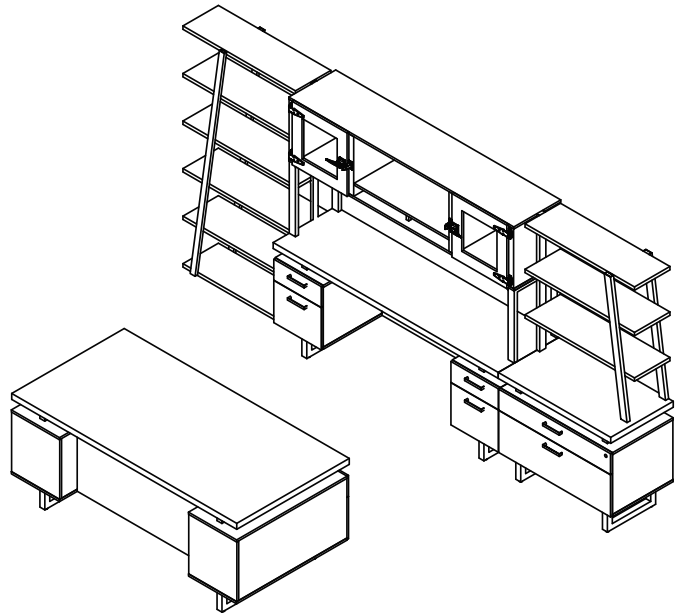

MIRELLA SERIES TYPICAL #6

Consists of:

QTY.	MODEL NO.	DESCRIPTION	LIST PRICE EACH
1	MRDFF7236	Double Pedestal Desk, BF/BF 72"W x 36"D x 29½"H Desk	1,940.00
1	MRCFF7220	Double Pedestal Credenza, BF/BF 72"W x 20"D x 29½"H	1,297.00
1	MRHG72	Hutch with Glass Doors 72"W x 20"D x 38"H	886.00
1	MRLF36	36"W Lateral File, 36"W x 20"D x 29½"H	982.00
1	MRBS3	3 Shelf Bookshelf, 36"W x 13½"D x 38"H	373.00
1	MRBS5	5 Shelf Bookshelf, 36¾"W x 13½"D x 67½"H	623.00

MR6

TOTAL: 6,102.00