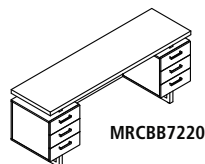

FREESTANDING CREDENZAS

- Highly configurable with multiple pedestal options available
- Includes modesty panel

Model No.	Description	Dimensions	Weight	List Price
MRCBB7220	Double Pedestal Credenza, BBB/BBB	72"W x 20"D x 29½"H	-	1,423.00
MRCBF7220	Double Pedestal Credenza, BBB/BF	72"W x 20"D x 29½"H	-	1,360.00
MRCFF7220	Double Pedestal Credenza, BF/BF	72"W x 20"D x 29½"H	-	1,297.00
MRCBB6620	Double Pedestal Credenza, BBB/BBB	66"W x 20"D x 29½"H	-	1,417.00
MRCBF6620	Double Pedestal Credenza, BBB/BF	66"W x 20"D x 29½"H	-	1,354.00
MRCFF6620	Double Pedestal Credenza, BF/BF	66"W x 20"D x 29½"H	-	1,291.00