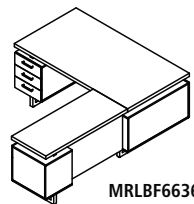

MRLBF7236

MRLFF7230

MRLBF6636

Model No.	Description	Dimensions	Weight	List Price
MRLBF7236	Double Pedestal Desk, BBB/BF	72"W x 36"D x 29½"H Desk 48"W x 20"D x 29½"H Return	–	2,493.00
MRLFF7236	Double Pedestal Desk, BF/BF	72"W x 36"D x 29½"H Desk 48"W x 20"D x 29½"H Return	–	2,469.00
MRLBF7230	Double Pedestal Desk, BBB/BF	72"W x 30"D x 29½"H Desk 48"W x 20"D x 29½"H Return	–	2,434.00
MRLFF7230	Double Pedestal Desk, BF/BF	72"W x 30"D x 29½"H Desk 48"W x 20"D x 29½"H Return	–	2,390.00
MRLBF6636	Double Pedestal Desk, BBB/BF	66"W x 36"D x 29½"H Desk 48"W x 20"D x 29½"H Return	–	2,476.00
MRLFF6636	Double Pedestal Desk, BF/BF	66"W x 36"D x 29½"H Desk 48"W x 20"D x 29½"H Return	–	2,452.00
MRLBF6630	Double Pedestal Desk, BBB/BF	66"W x 30"D x 29½"H Desk 48"W x 20"D x 29½"H Return	–	2,410.00
MRLFF6630	Double Pedestal Desk, BF/BF	66"W x 30"D x 29½"H Desk 48"W x 20"D x 29½"H Return	–	2,366.00
MRPM	Power Module with 2 Power and 2 USB Outlets		–	106.00