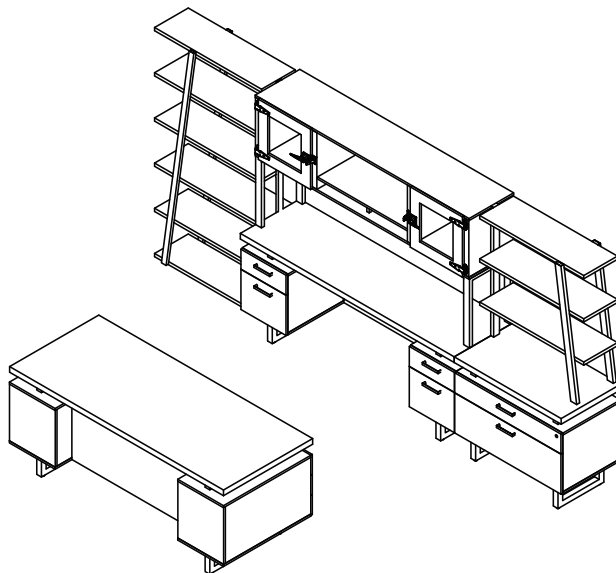

MIRELLA SERIES TYPICAL #7

Consists of:

QTY.	MODEL NO.	DESCRIPTION	LIST PRICE EACH
1	MRDBF7230	Double Pedestal Desk, BBB/BF 72"W x 30"D x 29½"H Desk	1,883.00
1	MRCFF7220	Double Pedestal Credenza, BF/BF 72"W x 20"D x 29½"H	1,297.00
1	MRHG72	Hutch with Glass Doors 72"W x 20"D x 38"H	886.00
1	MRLF36	36"W Lateral File, 36"W x 20"D x 29½"H	982.00
1	MRBS3	3 Shelf Bookshelf, 36"W x 13½"D x 38"H	373.00
1	MRBS5	5 Shelf Bookshelf, 36¾"W x 13½"D x 67½"H	623.00

MR7

TOTAL: 6,045.00