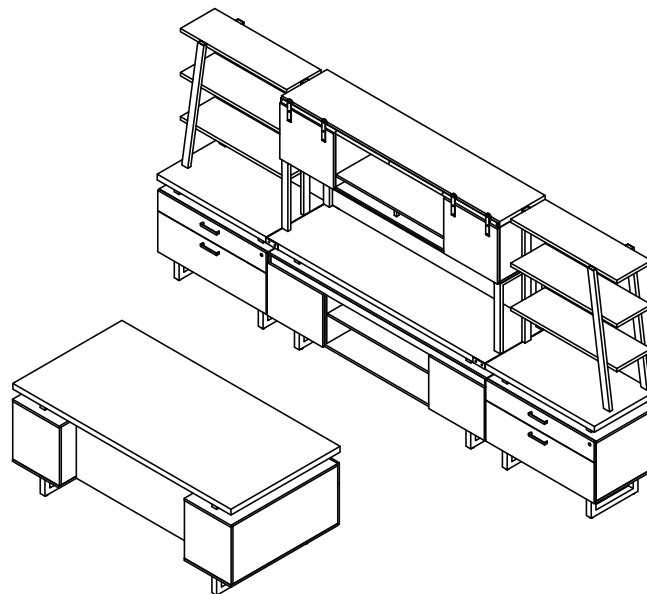

MIRELLA SERIES TYPICAL #10

Consists of:

QTY.	MODEL NO.	DESCRIPTION	LIST PRICE EACH
1	MRDFF7236	Double Pedestal Desk, BF/BF 72"W x 36"D x 29 1/2"H Desk	1,940.00
1	MRLWCWD	Low Wall Cabinet, Wood doors 72"W x 20"D x 29 1/2"H	1,349.00
1	MRHW72	Hutch with Wood Doors 72"W x 20"D x 38"H	754.00
2	MRLF36	36"W Lateral File, 36"W x 20"D x 29 1/2"H	982.00
2	MRB53	3 Shelf Bookshelf, 36"W x 13 1/2"D x 38"H	373.00

MR10

TOTAL: 6,521.00