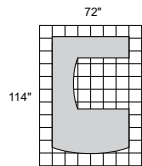

MIRA SERIES TYPICAL #7

Consists of:

QTY.	MODEL NO.	DESCRIPTION	LIST PRICE EACH
1	MDK3672	Desk Shell	1,590.00
1	MCR2472	Credenza Shell	997.00
1	MBR2448	Bridge	509.00
1	MPBBF28	Box/Box/File Pedestal	869.00
1	MPFF22	File/File Pedestal	765.00

MEU3 4,729.00