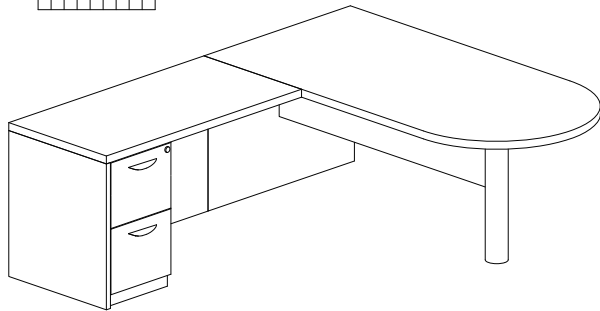

MEUB1 6,373.00

Office Suites

Seating

Tables

Desks

Meeting Essentials

Personal Organization

Ergonomics

High Density Storage

Storage & Filing

Facilities

Technology Furniture

Art & Engineering

MIRA SERIES TYPICAL #11

Consists of:

| QTY. | MODEL NO. | DESCRIPTION | LIST PRICE EACH |
|------|-----------|--------------------|-----------------|
| 1 | MPT3672 | Peninsula Table | 1,190.00 |
| 1 | MRT2448 | Return | 650.00 |
| 1 | MPFF22 | File/File Pedestal | 765.00 |