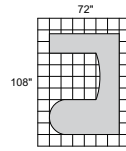

MIRA SERIES TYPICAL #14

Consists of:

QTY.	MODEL NO.	DESCRIPTION	LIST PRICE EACH
1	MPT3672	Peninsula Table	1,190.00
1	MCR2472	Credenza Shell	997.00
1	MBR2448	Bridge	509.00
1	MPBBF22	Box/Box/File Pedestal	765.00

MEUB4 3,461.00