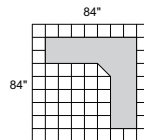

MIRA SERIES TYPICAL #32

Consists of:

QTY.	MODEL NO.	DESCRIPTION	LIST PRICE EACH
1	MCU243636	Corner Table	796.00
2	MRT2448	Return	650.00
2	MPBBF22	Box/Box/File Pedestal	765.00

MCUB6 3,626.00