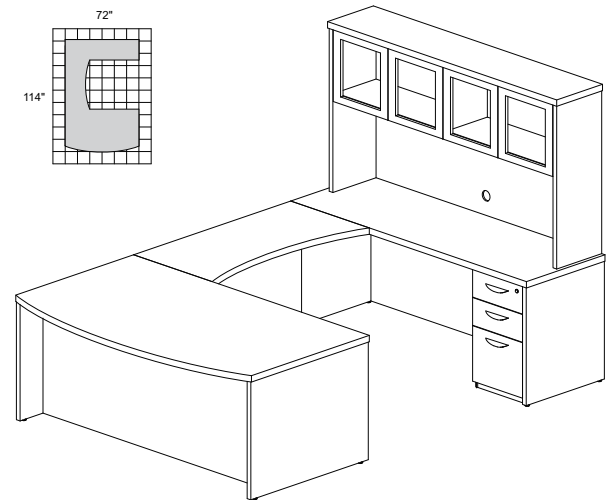

MIRA SERIES TYPICAL #10

Consists of:

QTY.	MODEL NO.	DESCRIPTION	LIST PRICE EACH
1	MDK3672	Desk Shell	1,590.00
1	MCR2472	Credenza Shell	997.00
1	MHUG3970	Hutch	1,644.00
1	MBR2448	Bridge	509.00
1	MPBBF28	Box/Box/File Pedestal	869.00
1	MPBBF22	Box/Box/File Pedestal	765.00

MEUB1 6,373.00

Office Suites

Seating

Tables

Desks

Meeting Essentials

Personal Organization

Ergonomics

High Density Storage

Storage & Filing

Facilities

Technology Furniture

Art & Engineering