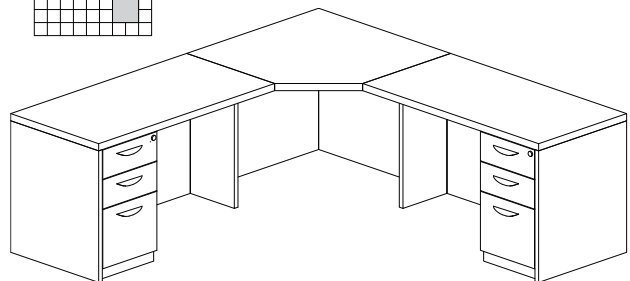

MIRA SERIES TYPICAL #32

Consists of:

QTY.	MODEL NO.	DESCRIPTION	LIST PRICE EACH
1	MCU243636	Corner Table	796.00
2	MRT2448	Return	650.00
2	MPBBF22	Box/Box/File Pedestal	765.00

MCUB6 3,626.00