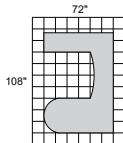

MIRA SERIES TYPICAL #15

Consists of:

QTY.	MODEL NO.	DESCRIPTION	LIST PRICE EACH
1	MPT3672	Peninsula Table	1,190.00
1	MCR2472	Credenza Shell	997.00
1	MHUG3970	Hutch	1,644.00
1	MBR2448	Bridge	509.00
1	MPFF22	File/File Pedestal	765.00

MEU2 5,104.00