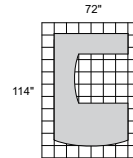

MIRA SERIES TYPICAL #10

Consists of:

QTY.	MODEL NO.	DESCRIPTION	LIST PRICE EACH
1	MDK3672	Desk Shell	1,590.00
1	MCR2472	Credenza Shell	997.00
1	MHUG3970	Hutch	1,644.00
1	MBR2448	Bridge	509.00
1	MPBBF28	Box/Box/File Pedestal	869.00
1	MPBBF22	Box/Box/File Pedestal	765.00

MEUB1 6,373.00

Office Suites

Seating

Tables

Desks

Meeting Essentials

Personal Organization

Ergonomics

High Density Storage

Storage & Filing

Facilities

Technology Furniture

Art & Engineering