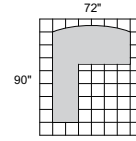

MIRA SERIES TYPICAL #6

Consists of:

QTY.	MODEL NO.	DESCRIPTION	LIST PRICE EACH
1	MDK3672	Desk Shell	1,590.00
1	MRT2448	Return	650.00
1	MPBBF28	Box/Box/File Pedestal	869.00
1	MPBBF22	Box/Box/File Pedestal	765.00

MELB5 3,874.00