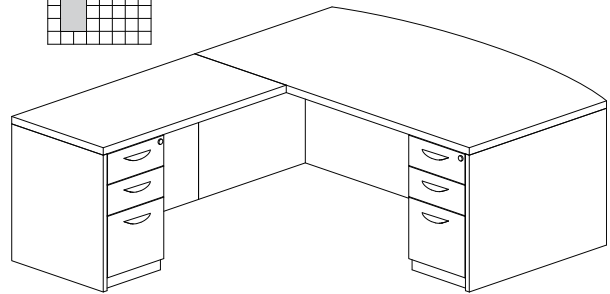

• Order complete suites using model # shown

MIRA SERIES TYPICAL #3

Consists of:

| QTY. | MODEL NO. | DESCRIPTION | LIST PRICE EACH |
|------|-----------|-----------------------|-----------------|
| 1 | MDK3672 | Desk Shell | 1,590.00 |
| 1 | MPBBF28 | Box/Box/File Pedestal | 869.00 |
| 1 | MPFF28 | File/File Pedestal | 869.00 |

MDDPK3672 3,328.00

MIRA SERIES TYPICAL #6

Consists of:

| QTY. | MODEL NO. | DESCRIPTION | LIST PRICE EACH |
|------|-----------|-----------------------|-----------------|
| 1 | MDK3672 | Desk Shell | 1,590.00 |
| 1 | MRT2448 | Return | 650.00 |
| 1 | MPBBF28 | Box/Box/File Pedestal | 869.00 |
| 1 | MPBBF22 | Box/Box/File Pedestal | 765.00 |