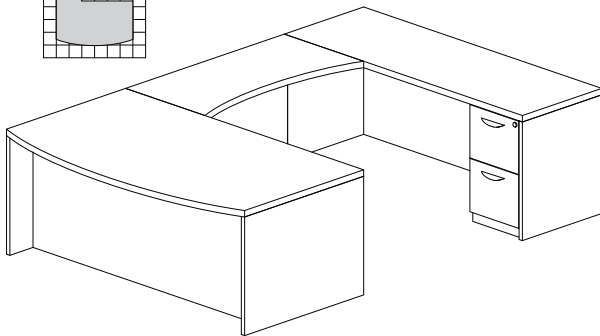

MIRA SERIES TYPICAL #7

Consists of:

QTY.	MODEL NO.	DESCRIPTION	LIST PRICE EACH
1	MDK3672	Desk Shell	1,590.00
1	MCR2472	Credenza Shell	997.00
1	MBR2448	Bridge	509.00
1	MPBBF28	Box/Box/File Pedestal	869.00
1	MPFF22	File/File Pedestal	765.00

MEU3 4,729.00