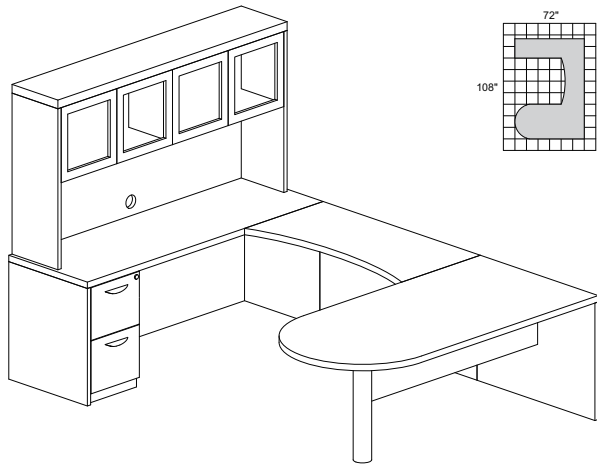

MIRA SERIES TYPICAL #15

Consists of:

QTY.	MODEL NO.	DESCRIPTION	LIST PRICE EACH
1	MPT3672	Peninsula Table	1,190.00
1	MCR2472	Credenza Shell	997.00
1	MHUG3970	Hutch	1,644.00
1	MBR2448	Bridge	509.00
1	MPFF22	File/File Pedestal	765.00

MEU2 5,104.00