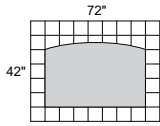

• Order complete suites using model # shown

MIRA SERIES TYPICAL #3

Consists of:

| QTY. | MODEL NO. | DESCRIPTION | LIST PRICE EACH |
|------|-----------|-----------------------|-----------------|
| 1 | MDK3672 | Desk Shell | 1,590.00 |
| 1 | MPBBF28 | Box/Box/File Pedestal | 869.00 |
| 1 | MPFF28 | File/File Pedestal | 869.00 |