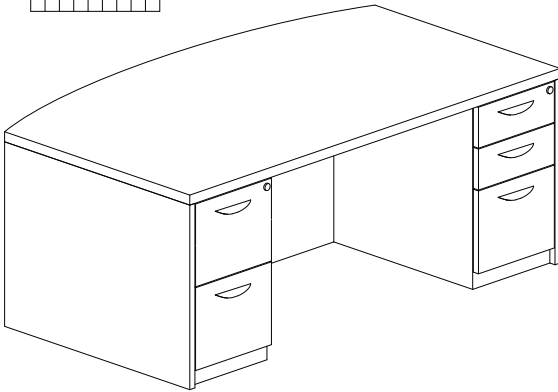

• Order complete suites using model # shown

MIRA SERIES TYPICAL #3

Consists of:

| QTY. | MODEL NO. | DESCRIPTION | LIST PRICE EACH |
|------|-----------|-----------------------|-----------------|
| 1 | MDK3672 | Desk Shell | 1,590.00 |
| 1 | MPBBF28 | Box/Box/File Pedestal | 869.00 |
| 1 | MPFF28 | File/File Pedestal | 869.00 |

MDDPK3672 3,328.00

MIRA SERIES TYPICAL #6

Consists of:

| QTY. | MODEL NO. | DESCRIPTION | LIST PRICE EACH |
|------|-----------|-----------------------|-----------------|
| 1 | MDK3672 | Desk Shell | 1,590.00 |
| 1 | MRT2448 | Return | 650.00 |
| 1 | MPBBF28 | Box/Box/File Pedestal | 869.00 |
| 1 | MPBBF22 | Box/Box/File Pedestal | 765.00 |