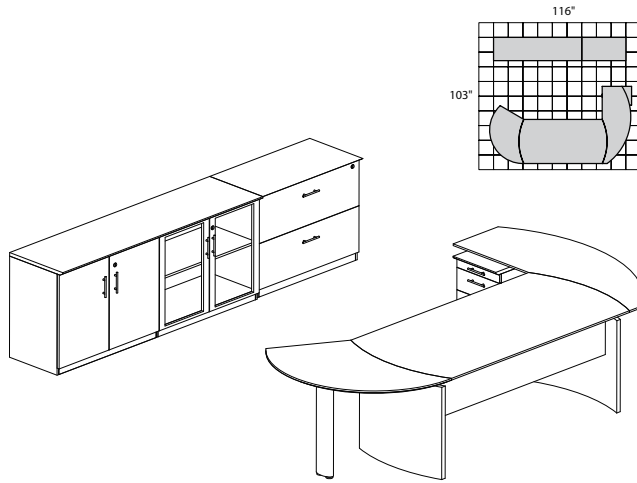

• Order complete suites using "MNT_" models.

MEDINA SERIES – TYPICAL #16

Consists of:

QTY.	MODEL NO.	DESCRIPTION	LIST PRICE EACH
1	MND72	72" W Desk	754.00
1	MNEXTR	Curved Desk Extension	457.00
1	MNRTPL	Curved Desk Return with P/B/F Pedestal	806.00
1	ACD	Center Drawer	191.00
1	MVLC	Low Wall Cabinet	1,095.00
1	MVLF	Lateral File	942.00

MNT16 4,244.00