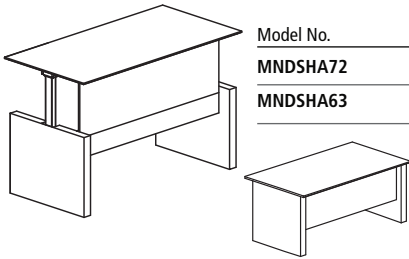

Model No.	Description	Dimensions	Weight	List Price
MNRS	Reception Station (No Pedestals)	87¼"W x 37¼"D x 42¼"H	360	3,096.00
MNRSBF	Reception Station with Box/Box/File, File/File	87¼"W x 37¼"D x 42¼"H	520	4,049.00
MNRSBB	Reception Station with 2-Box/Box/File	87¼"W x 37¼"D x 42¼"H	506	4,089.00
MNRSLBF	Reception Station with Return, Box/Box/File, File/File	87¼"W x 37¼"D x 42¼"H Desk 48"W x 25"D x 39¼"H Return	882	4,870.00
MNRSLBB	Reception Station with Return, 2-Box/Box/File	87¼"W x 37¼"D x 42¼"H Desk 48"W x 25"D x 39¼"H Return	882	4,908.00
MNRBBF	Reception Box/Box/File (Pedestal only)	15½"W x 18"D x 27½"H	77	496.00
MNRFF	Reception File/File (Pedestal only)	15½"W x 18"D x 27½"H	75	457.00

MNRS

MNRSLBF

These products are subject to California Proposition 65. Please visit the product detail page on our website for specific information.

MEDINA™ HEIGHT-ADJUSTABLE FRONT DESKS

- Desks easily adjust from 29½" - 49¼"
- All work surfaces are 1" thick with a distinctive beveled edge and Silver detail
- All pieces coordinate with Medina™ Desking, Conference and Reception Furniture
- Drive System 110V, 60Hz AC input 120V DC motor draws a maximum of 3 amps for quick and easy movement
- Moves at a speed of ¾" per second for quick adjustment
- Control Switch has simple Up/Down Buttons; sold as standard for ease of reconfiguration
- **Laminate finish options:** Gray Steel-LGS, Mahogany-LMH, Mocha-LDC, Textured Brown Sugar-TBS, Textured Sea Salt-TSS

Medina™ Height-Adjustable Straight Front Desk

Model No.	Description	Dimensions	Weight	List Price
MNDSHA72	72" Straight Front Desk	72"W x 36"D x 29½" - 49¼"H	257	2,047.00
MNDSHA63	63" Straight Front Desk	63"W x 36"D x 29½" - 49¼"H	246	2,023.00