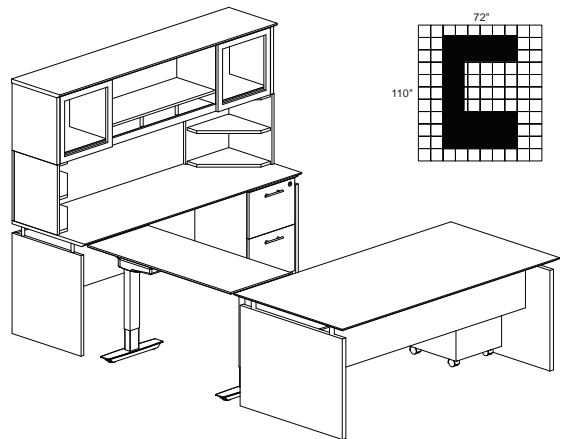

MEDINA SERIES – TYPICAL #43

Consists of:

QTY.	MODEL NO.	DESCRIPTION	LIST PRICE EACH
1	MNDS72	72" W Straight Desk	754.00
1	MNBDGH2	48" Universal 2-Stage Height-Adjustable Bridge	1,279.00
1	MNCNZ72	72" Credenza	490.00
1	MNBBF	Box/Box/File Pedestal	496.00
1	MNFF	File/File Pedestal	457.00
1	MNH72	72" W Hutch	873.00
1	ACD	Center Drawer	191.00
2	MNPO	Corner Supports	123.00

MNT43H2 4,718.00

Office Suites

Seating

Tables

Desks

Meeting Essentials

Personal Organization

Ergonomics

High Density Storage

Storage & Filing

Facilities

Technology Furniture

Art & Engineering