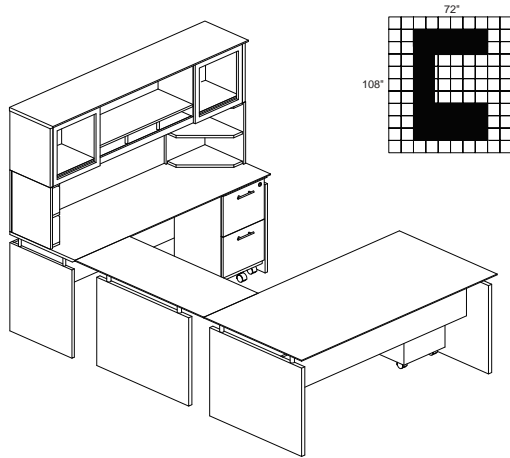

• Order complete suites using "MNT_" models.

MEDINA SERIES – TYPICAL #39

Consists of:

QTY.	MODEL NO.	DESCRIPTION	LIST PRICE EACH
1	MNDS72	72" W Straight Desk	754.00
1	MNBDG	48" Universal Bridge	377.00
1	MNCNZ72	72" Credenza	490.00
1	MNBBF	Box/Box/File Pedestal	496.00
1	MNFF	File/File Pedestal	457.00
1	MNH72	72" W Hutch	873.00
1	ACD	Center Drawer	191.00
2	MNPO	Corner Supports	123.00

MNT39 3,884.00