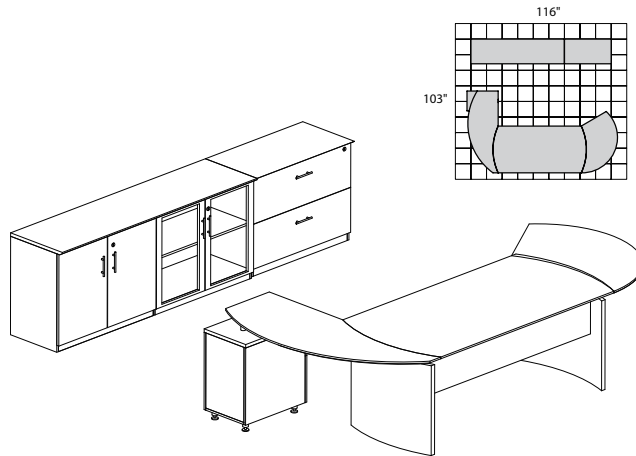

MEDINA SERIES – TYPICAL #15

Consists of:

QTY.	MODEL NO.	DESCRIPTION	LIST PRICE EACH
1	MND72	72"W Desk	754.00
1	MNEXTL	Curved Desk Extension	457.00
1	MNRTPR	Curved Desk Return with P/B/F Pedestal	806.00
1	ACD	Center Drawer	191.00
1	MVLC	Low Wall Cabinet	1,095.00
1	MVLF	Lateral File	942.00
MNT15			4,244.00