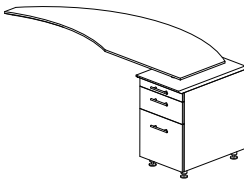

- Works only with MND63 and MND72
- Creates L-shaped work surface when attached to Desk
- Gang-lock features removable core
- Available for right or left side of Desk
- Supported by Return Pencil-Box-File Pedestal
- Stands off on Silver legs

Model No.	Description	Dimensions	Weight	List Price
MNRTPR	63" Right Return	63"W x 24"D x 29½"H	119	806.00
MNRTPL	63" Left Return	63"W x 24"D x 29½"H	119	806.00