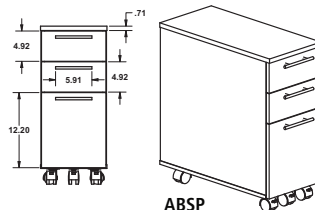

Medina™ Height-Adjustable Straight Front Desk & Return

Model No.	Description	Dimensions	Weight	List Price
MNT51H	72" Straight Front Desk with Return	72"W x 84"D x 29½" - 49¼"H	364	2,831.00
MNT52H	63" Straight Front Desk with Return	63"W x 84"D x 29½" - 49¼"H	353	2,807.00

SKINNY PEDESTAL

Model No.	Description	Dimensions	Weight	List Price
ABSP	Skinny Pedestal	10¼"W x 23"D x 25½"H	53	360.00
ABSPT	Skinny Pedestal (Tall)	10¼"W x 23"D x 38½"H	82	467.00

- Front 3 casters are 2" high locking casters
- Available in Medina™ laminate colors