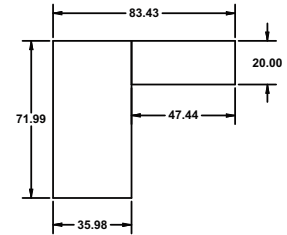

MEDINA™ HEIGHT-ADJUSTABLE FRONT DESKS

- Desks easily adjust from 29½" - 49¼"
- All work surfaces are 1" thick with a distinctive beveled edge and Silver detail
- All pieces coordinate with Medina™ Desking, Conference and Reception Furniture
- Drive System 110V, 60Hz AC input 120V DC motor draws a maximum of 3 amps for quick and easy movement
- Moves at a speed of ¾" per second for quick adjustment
- Control Switch has simple Up/Down Buttons; sold as standard for ease of reconfiguration
- **Laminate finish options:** Gray Steel-LGS, Mahogany-LMH, Mocha-LDC, Textured Brown Sugar-TBS, Textured Sea Salt-TSS

Medina™ Height-Adjustable Straight Front Desk

Model No.	Description	Dimensions	Weight	List Price
MNDSHA72	72" Straight Front Desk	72"W x 36"D x 29½" - 49¼"H	257	2,047.00
MNDSHA63	63" Straight Front Desk	63"W x 36"D x 29½" - 49¼"H	246	2,023.00

Medina™ Height-Adjustable Curved Front Desk

Model No.	Description	Dimensions	Weight	List Price
MNDHA72	72" Curved Front Desk	72"W x 36"D x 29½" - 49¼"H	277	2,012.00
MNDHA63	63" Curved Front Desk	63"W x 36"D x 29½" - 49¼"H	246	1,982.00

Medina™ Height-Adjustable Straight Front Desk & Return

Model No.	Description	Dimensions	Weight	List Price
MNT51H	72" Straight Front Desk with Return	72"W x 84"D x 29½" - 49¼"H	364	2,831.00
MNT52H	63" Straight Front Desk with Return	63"W x 84"D x 29½" - 49¼"H	353	2,807.00

SKINNY PEDESTAL

Model No.	Description	Dimensions	Weight	List Price
ABSP	Skinny Pedestal	10¼"W x 23"D x 25½"H	53	360.00
ABSPT	Skinny Pedestal (Tall)	10¼"W x 23"D x 38½"H	82	467.00

- Front 3 casters are 2" high locking casters
- Available in Medina™ laminate colors