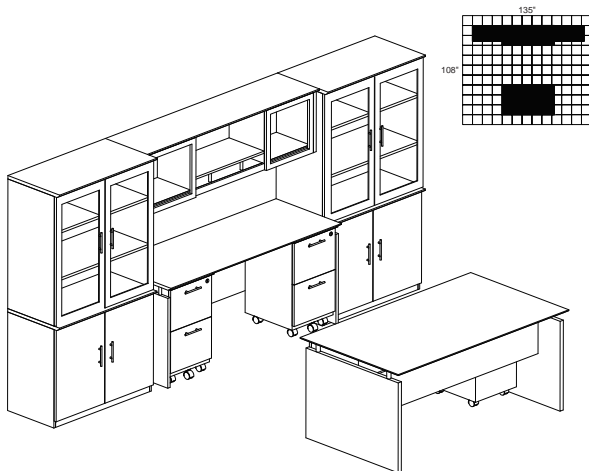

MEDINA SERIES – TYPICAL #42

Consists of:

QTY.	MODEL NO.	DESCRIPTION	LIST PRICE EACH
1	MNDS63	63" W Straight Desk	715.00
1	MNCNZ63	63" Credenza	440.00
2	MNBBF	Box/Box/File Pedestal	496.00
2	MNFF	File/File Pedestal	457.00
1	MNH63	63" W Hutch	750.00
2	MSC	Storage Cabinet	780.00
2	MGDC	Glass Door Cabinet	1,009.00
1	ACD	Center Drawer	191.00

MNT42 7,580.00