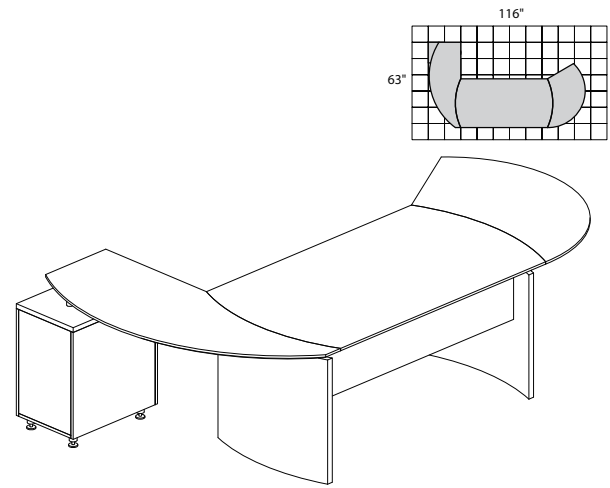

MEDINA SERIES – TYPICAL #4

Consists of:

QTY.	MODEL NO.	DESCRIPTION	LIST PRICE EACH
1	MND72	72"W Desk	754.00
1	MNEXTL	Curved Desk Extension	457.00
1	MNRTPR	Curved Desk Return with P/B/F Pedestal	806.00
1	ACD	Center Drawer	191.00

MNT4 **2,208.00**