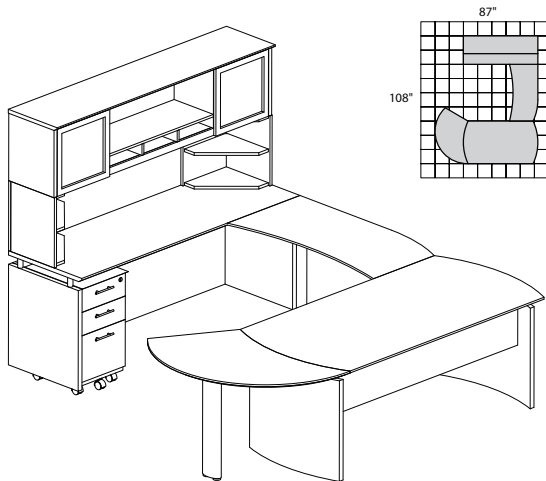

MEDINA SERIES – TYPICAL #30

Consists of:

QTY.	MODEL NO.	DESCRIPTION	LIST PRICE EACH
1	MND63	63" W Desk	715.00
1	MNEXTR	Curved Desk Extension	457.00
1	ACD	Center Drawer	191.00
1	MNBDGL	Bridge Left-Hand	377.00
1	MNCNZ63	63" W Credenza	440.00
1	MNH63	63" W Hutch	750.00
1	MNBBF	Box/Box/File Pedestal	496.00
2	MNPO	Corner Supports	123.00

MNT30 3,672.00