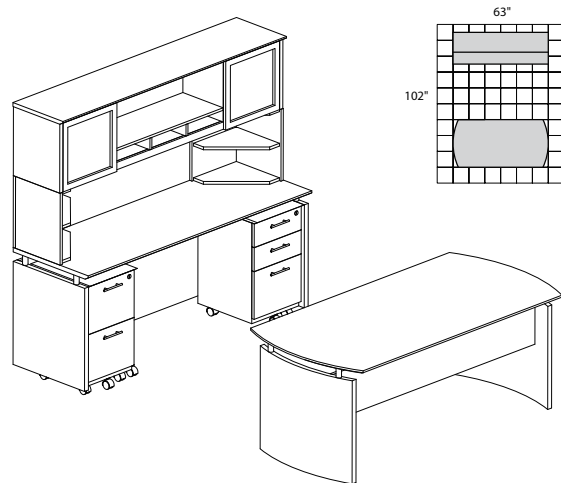

MEDINA SERIES – TYPICAL #37

Consists of:

QTY.	MODEL NO.	DESCRIPTION	LIST PRICE EACH
1	MND63	63"W Desk	715.00
1	ACD	Center Drawer	191.00
1	MNCNZ63	63"W Credenza	440.00
1	MNH63	63"W Hutch	750.00
1	MNBBF	Box/Box/File	496.00
1	MNFF	File/File Pedestal	457.00
2	MNPO	Corner Supports	123.00

MNT37 3,295.00