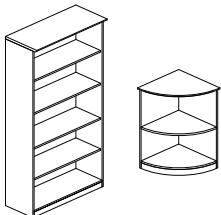

Model No.	Description	Dimensions	Weight	List Price
MVLC	Wood/Glass Door Combination	72"W x 20"D x 29½"H	190	1,095.00

GLASS DISPLAY CABINET

- Glass is tempered for safety and durability
- Two (2) adjustable shelves on 1¼" increments
- Grommet in back panel for wall access
- Mouse hole in shelves to permit vertical routing of cables
- Cabinet must be used with lateral file, or storage cabinet

Model No.	Description	Dimensions	Weight	List Price
MGDC	Glass Display Cabinet	36"W x 20"D x 39¼"H	119	1,009.00

STORAGE CABINET

- Self-closing hinged doors
- One (1) shelf adjustable on 1¼" increments
- Mouse hole in back panel for wall access
- Shelf contains corner mouse hole for vertical cable management

Model No.	Description	Dimensions	Weight	List Price
MSC	Storage Cabinet	36"W x 20"D x 29½"H	96	780.00

BOOKCASES

- Open shelves for convenient storage
- Choice of two or five shelf units
- Adjustable shelves
- 1" thick shelves
- MVB5 supports 75 lbs. per shelf, evenly distributed
- MVBQ2 supports 25 lbs. per shelf, evenly distributed