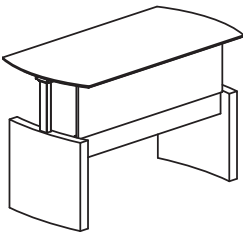

Medina™ Height-Adjustable Curved Front Desk

Model No.	Description	Dimensions	Weight	List Price
MNDHA72	72" Curved Front Desk	72"W x 36"D x 29½" - 49¼"H	277	2,012.00
MNDHA63	63" Curved Front Desk	63"W x 36"D x 29½" - 49¼"H	246	1,982.00

Medina™ Height-Adjustable Straight Front Desk & Return

Model No.	Description	Dimensions	Weight	List Price
MNT51H	72" Straight Front Desk with Return	72"W x 84"D x 29½" - 49¼"H	364	2,831.00
MNT52H	63" Straight Front Desk with Return	63"W x 84"D x 29½" - 49¼"H	353	2,807.00