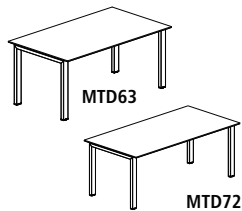

Model No.	Description	Dimensions	Weight	List Price
MNBDGR	Right Hand Bridge	48"W x 24"D x 29½"H	62	377.00
MNBDGL	Left Hand Bridge	48"W x 24"D x 29½"H	62	377.00

CREDENZA

Model No.	Dimensions	Weight	List Price
MNCNZ63	63"W x 20"D x 29½"H	106	440.00
MNCNZ72	72"W x 20"D x 29½"H	110	490.00

Model No.	Description	Dimensions	Weight	List Price
MNH63	63" Hutch	63"W x 15"D x 18¼"H	128	750.00
MNH72	72" Hutch	72"W x 15"D x 18¼"H	132	873.00
MNPO*	Corner Support	15"W x 15"D x 20"H	33	116.00

* Two corner supports are needed to support a hutch.
 Note: Hutchs can be used with both the Curved Desks and Straight Desks.

STRAIGHT DESK 

- Floating Top with Silver supports
- Silver modesty panels

Model No.	Description	Dimensions	Weight	List Price
MNDS63		63"W x 36"D x 29½"H, Rectangle	128	715.00
MNDS72		72"W x 36"D x 29½"H, Rectangle	132	754.00

TABLE DESK 

- No grommets
- Silver Base

Model No.	Description	Dimensions	List Price
MTD63	Table Desk with Straight Top	63" W x 36" D x 29½" H	761.00
MTD72	Table Desk with Straight Top	72" W x 36" D x 29½" H	801.00