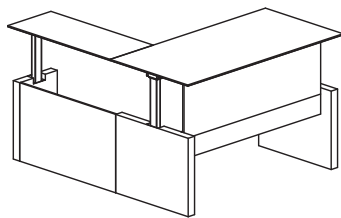

MEDINA™ HEIGHT-ADJUSTABLE FRONT DESKS

- Desks easily adjust from 29½" - 49¼"
- All work surfaces are 1" thick with a distinctive beveled edge and Silver detail
- All pieces coordinate with Medina™ Desking, Conference and Reception Furniture
- Drive System 110V, 60Hz AC input 120V DC motor draws a maximum of 3 amps for quick and easy movement
- Moves at a speed of ¾" per second for quick adjustment
- Control Switch has simple Up/Down Buttons; sold as standard for ease of reconfiguration
- **Laminate finish options:** Gray Steel-LGS, Mahogany-LMH, Mocha-LDC, Textured Brown Sugar-TBS, Textured Sea Salt-TSS

Medina™ Height-Adjustable Straight Front Desk

Model No.	Description	Dimensions	Weight	List Price
MNDSHA72	72" Straight Front Desk	72"W x 36"D x 29½" - 49¼"H	257	2,047.00
MNDSHA63	63" Straight Front Desk	63"W x 36"D x 29½" - 49¼"H	246	2,023.00

Medina™ Height-Adjustable Curved Front Desk

Model No.	Description	Dimensions	Weight	List Price
MNDHA72	72" Curved Front Desk	72"W x 36"D x 29½" - 49¼"H	277	2,012.00
MNDHA63	63" Curved Front Desk	63"W x 36"D x 29½" - 49¼"H	246	1,982.00

Medina™ Height-Adjustable Straight Front Desk & Return

Model No.	Description	Dimensions	Weight	List Price
MNT51H	72" Straight Front Desk with Return	72"W x 84"D x 29½" - 49¼"H	364	2,831.00
MNT52H	63" Straight Front Desk with Return	63"W x 84"D x 29½" - 49¼"H	353	2,807.00

SKINNY PEDESTAL

Model No.	Description	Dimensions	Weight	List Price
ABSP	Skinny Pedestal	10¼"W x 23"D x 25½"H	53	360.00
ABSPT	Skinny Pedestal (Tall)	10¼"W x 23"D x 38½"H	82	467.00

- Front 3 casters are 2" high locking casters
- Available in Medina™ laminate colors