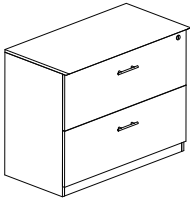

LATERAL FILE