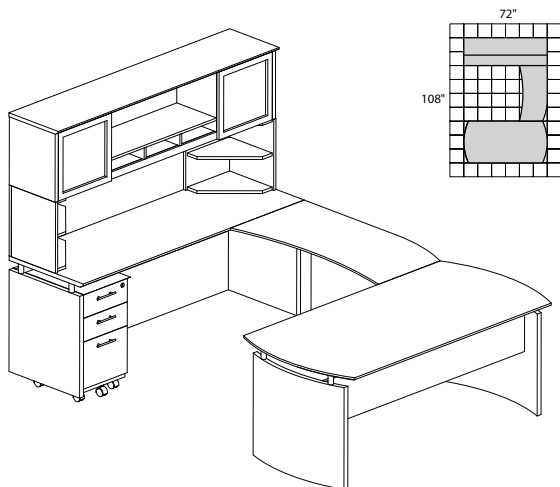

MEDINA SERIES – TYPICAL #35

Consists of:

QTY.	MODEL NO.	DESCRIPTION	LIST PRICE EACH
1	MND72	72"W Desk	754.00
1	ACD	Center Drawer	191.00
1	MNBDGL	Bridge Left-Hand	377.00
1	MNCNZ72	72"W Credenza	490.00
1	MNH72	72"W Hutch	873.00
1	MNBBF	Box/Box/File Pedestal	496.00
2	MNPO	Corner Supports	123.00

MNT35 3,428.00