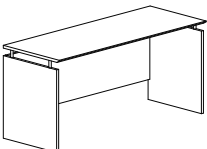

Model No.	Description	Dimensions	Weight	List Price
MNEXTR	Right Extension	47"W x 28"D x 29½"H	49	457.00
MNEXTL	Left Extension	47"W x 28"D x 29½"H	49	457.00

BRIDGE

- Works only with MND63 and MND72
- Not free standing. Requires connection to Credenza and Desk
- Features modesty panel

Model No.	Description	Dimensions	Weight	List Price
MNBDGR	Right Hand Bridge	48"W x 24"D x 29½"H	62	377.00
MNBDGL	Left Hand Bridge	48"W x 24"D x 29½"H	62	377.00

CREDENZA

Model No.	Dimensions	Weight	List Price
MNCNZ63	63"W x 20"D x 29½"H	106	440.00
MNCNZ72	72"W x 20"D x 29½"H	110	490.00