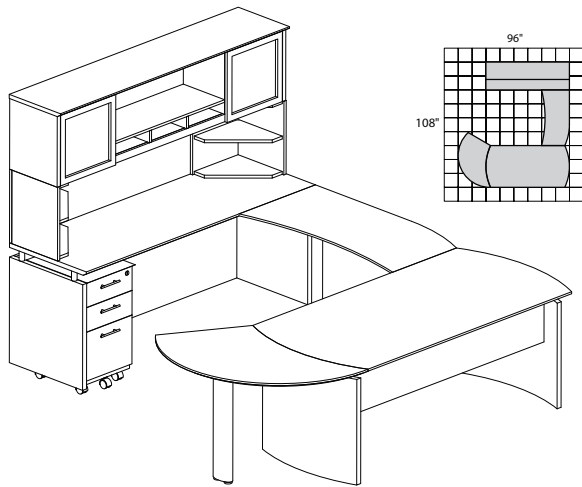

• Order complete suites using "MNT_" models.

MEDINA SERIES – TYPICAL #32

Consists of:

QTY.	MODEL NO.	DESCRIPTION	LIST PRICE EACH
1	MND72	72"W Desk	754.00
1	MNEXTR	Curved Desk Extension	457.00
1	ACD	Center Drawer	191.00
1	MNBDGL	Bridge Left-Hand	377.00
1	MNCNZ72	72"W Credenza	490.00
1	MNH72	72"W Hutch	873.00
1	MNBBF	Box/Box/File Pedestal	496.00
2	MNPO	Corner Supports	123.00

MNT32 3,884.00