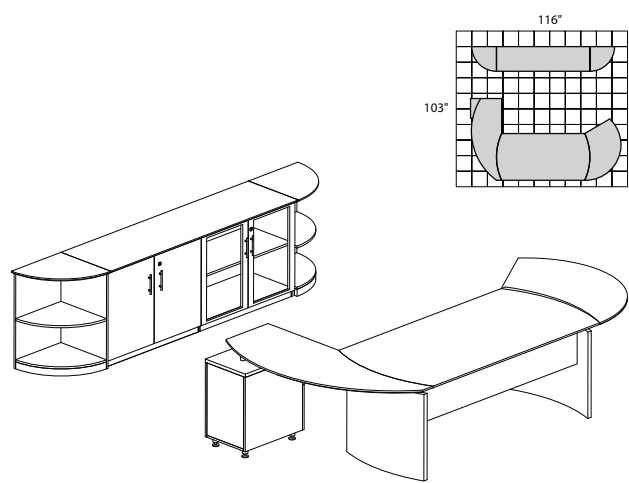

MNT8 **3,263.00**

• Order complete suites using "MNT_" models.

MEDINA SERIES – TYPICAL #9

Consists of:

QTY.	MODEL NO.	DESCRIPTION	LIST PRICE EACH
1	MND72	72"W Desk	754.00
1	MNEXTR	Curved Desk Extension	457.00
1	MNRTPL	Curved Desk Return with P/B/F Pedestal	806.00
1	ACD	Center Drawer	191.00
1	MVLC	Low Wall Cabinet	1,095.00
2	MVBQ2	2 Shelf ¼-Round	243.00
MNT9			3,787.00