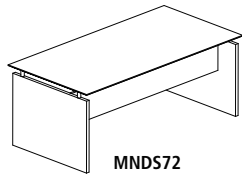

STRAIGHT DESK

- Floating Top with Silver supports
- Silver modesty panels

Model No.	Description	Dimensions	Weight	List Price
MNDS63		63"W x 36"D x 29½"H, Rectangle	128	715.00
MNDS72		72"W x 36"D x 29½"H, Rectangle	132	754.00