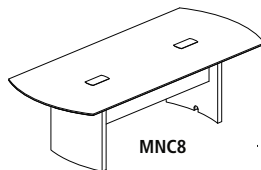

REPLACEMENT LOCK CORES

- Allows pedestals and laterals to be keyed uniquely for up to ten different workstations
- Master key available
- Must purchase a core removal tool to change locks cores

Model No.	Description	Weight	List Price
REALCC0311 through REALCC0325 (Silver)	Replacement Core with Keys	1	24.00
REALCRK	Core Removal Tool	1	24.00
REALCMK	Master Key	1	24.00

MEDINA CONFERENCE TABLES

Laminate Options: Gray Steel-LGS, Mahogany-LMH, Mocha-LDC, Textured Sea Salt-TSS and Textured Brown Sugar-TBS

- Cutout designed to support PM33 listed below
- 250 lb. weight capacity
- Grommet hole cutout size is 4 x 8"
- Conference table legs have cable chimney for concealed cable management from surface to floor

Model No.	Description	Dimensions	Weight	List Price
MNCR48	Round Conference Table	48" Diameter x 29½" H	135	671.00
MNC8	8' Conference Table	96"W x 42"D x 29½" H	236	1,234.00
MNC10	10' Conference Table	120"W x 48"D x 29½" H	306	1,684.00
MNC12	12' Conference Table	144"W x 48"D x 29½" H	358	2,017.00
MNC14	14' Conference Table	168"W x 48"D x 29½" H	399	2,348.00
MNPB	Presentation Board	48"W x 48"H x 3¼"D	110	760.00

MNC8

Model No.	Description	Weight	List Price
PM33	Power and USB Module with two Power and two USB Outlets (Black-BLK or Silver-SLV) add suffix BLK or SLV after model number (example: PM33BLK) Outside dimension: 8.33" w x 4.40" d, Inside: 6.60" w x 2.75" d	4	708.00

MEDINA RECEPTION FURNITURE

Laminate Options: Gray Steel-LGS, Mahogany-LMH, Mocha-LDC, Textured Sea Salt-TSS and Textured Brown Sugar-TBS

- Universal Return
- ¾" frosted, tempered glass
- All Reception Station typicals include a center drawer