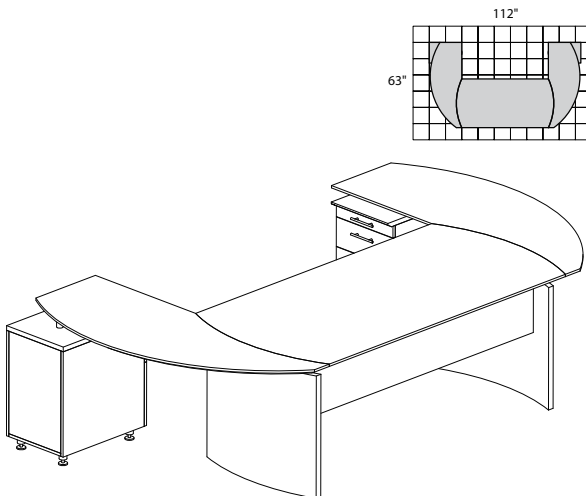

MEDINA SERIES – TYPICAL #6

Consists of:

QTY.	MODEL NO.	DESCRIPTION	LIST PRICE EACH
1	MND72	72"W Desk	754.00
1	MNRTPR	Curved Desk Return with P/B/F Pedestal	806.00
1	MNRTPL	Curved Desk Return with P/B/F Pedestal	806.00
1	ACD	Center Drawer	191.00

MNT6 **2,557.00**