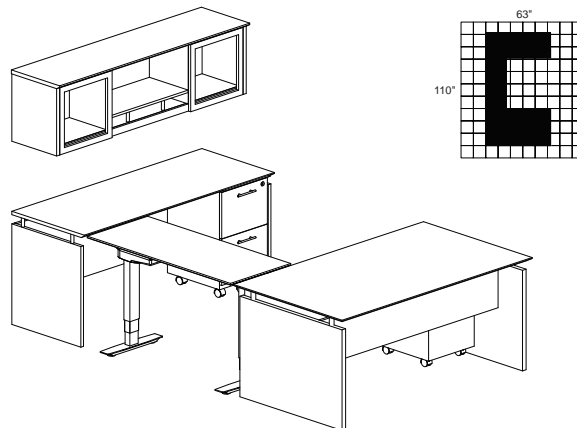

MEDINA SERIES – TYPICAL #48

Consists of:

QTY.	MODEL NO.	DESCRIPTION	LIST PRICE EACH
1	MNDS63	63" W Straight Desk	715.00
1	MNBDGH3	48" Universal 3-Stage Height-Adjustable Bridge	1,384.00
1	MNCNZ63	63" Credenza	440.00
1	MNBBF	Box/Box/File Pedestal	496.00
1	MNFF	File/File Pedestal	457.00
1	MNH63	63" W Hutch	750.00
1	ACD	Center Drawer	191.00

MNT48H3 4,373.00