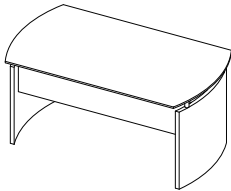

- All Desk, Return and Extension work surfaces are 1" thick with a distinctive beveled edge
- All locks are keyed-alike and feature removable cores for installing "keyed-different" locks after-market
- PVC edge
- All floor supported models include steel threaded leveling glides.
- Models in all finishes are available on both the Quick Ship and Freight delivery programs with no quantity limitations
- Recommended under-cabinet LED Task Light is model EZDP. Other LED Task/Desk lighting is available in the Ergonomics section page 276

CURVED DESK

- Floating Top with Silver supports
- Silver modesty panel
- Curved end panels reflect curved ends of work surface

Model No.	Dimensions	Weight	List Price
MND63	63"W x 36"D x 29½"H Curved Ends	128	715.00
MND72	72"W x 36"D x 29½"H Curved Ends	132	754.00