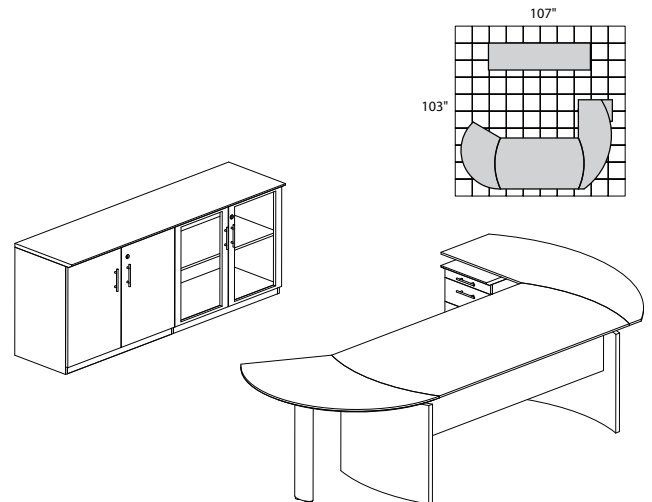

MEDINA SERIES – TYPICAL #8

Consists of:

QTY.	MODEL NO.	DESCRIPTION	LIST PRICE EACH
1	MND63	63"W Desk	715.00
1	MNEXTR	Curved Desk Extension	457.00
1	MNRTPL	Curved Desk Return with P/B/F Pedestal	806.00
1	ACD	Center Drawer	191.00
1	MVLC	Low Wall Cabinet	1,095.00

MNT8 **3,263.00**