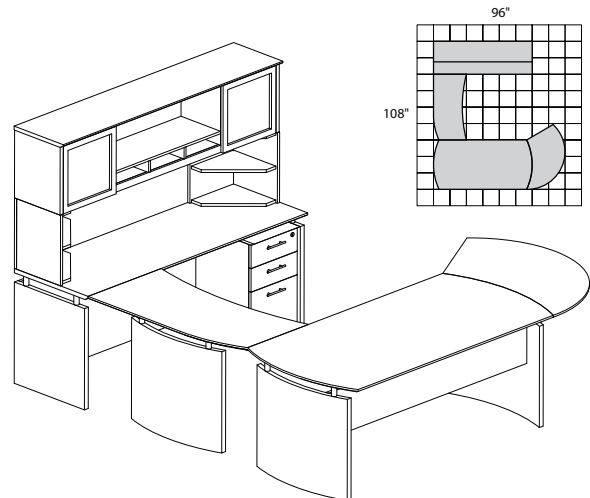

MEDINA SERIES – TYPICAL #31

Consists of:

QTY.	MODEL NO.	DESCRIPTION	LIST PRICE EACH
1	MND72	72" W Desk	754.00
1	MNEXTL	Curved Desk Extension	457.00
1	ACD	Center Drawer	191.00
1	MNBDGR	Bridge Right-Hand	377.00
1	MNCNZ72	72" W Credenza	490.00
1	MNH72	72" W Hutch	873.00
1	MNBBF	Box/Box/File Pedestal	496.00
2	MNPO	Corner Supports	123.00

MNT31 3,884.00