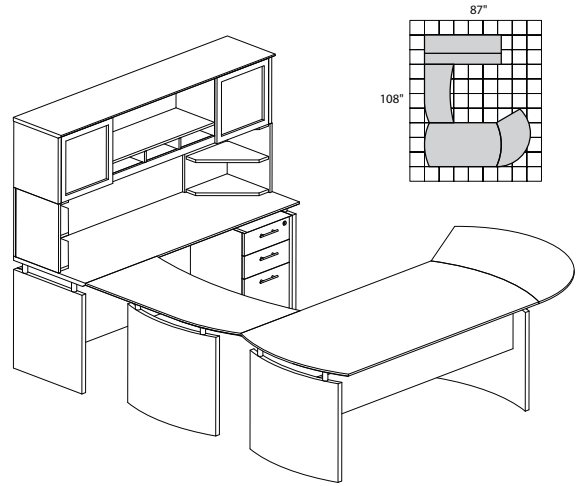

MEDINA SERIES – TYPICAL #29

Consists of:

QTY.	MODEL NO.	DESCRIPTION	LIST PRICE EACH
1	MND63	63" W Desk	715.00
1	MNEXTL	Curved Desk Extension	457.00
1	ACD	Center Drawer	191.00
1	MNBDGR	Bridge Right-Hand	377.00
1	MNCNZ63	63" W Credenza	440.00
1	MNH63	63" W Hutch	750.00
1	MNBBF	Box/Box/File Pedestal	496.00
2	MNPO	Corner Supports	123.00

MNT29 3,672.00