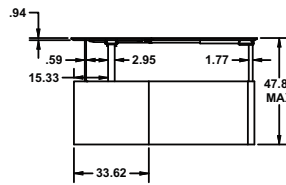

MEDINA™ HEIGHT-ADJUSTABLE FRONT DESKS

- Desks easily adjust from 29½" - 49¼"
- All work surfaces are 1" thick with a distinctive beveled edge and Silver detail
- All pieces coordinate with Medina™ Desking, Conference and Reception Furniture
- Drive System 110V, 60Hz AC input 120V DC motor draws a maximum of 3 amps for quick and easy movement
- Moves at a speed of ¾" per second for quick adjustment
- Control Switch has simple Up/Down Buttons; sold as standard for ease of reconfiguration
- **Laminate finish options:** Gray Steel-LGS, Mahogany-LMH, Mocha-LDC, Textured Brown Sugar-TBS, Textured Sea Salt-TSS

Medina™ Height-Adjustable Straight Front Desk

Model No.	Description	Dimensions	Weight	List Price
MNDSHA72	72" Straight Front Desk	72"W x 36"D x 29½" - 49¼"H	257	2,047.00
MNDSHA63	63" Straight Front Desk	63"W x 36"D x 29½" - 49¼"H	246	2,023.00

Medina™ Height-Adjustable Curved Front Desk

Model No.	Description	Dimensions	Weight	List Price
MNDHA72	72" Curved Front Desk	72"W x 36"D x 29½" - 49¼"H	277	2,012.00
MNDHA63	63" Curved Front Desk	63"W x 36"D x 29½" - 49¼"H	246	1,982.00

Medina™ Height-Adjustable Straight Front Desk & Return

Model No.	Description	Dimensions	Weight	List Price
MNT51H	72" Straight Front Desk with Return	72"W x 84"D x 29½" - 49¼"H	364	2,831.00
MNT52H	63" Straight Front Desk with Return	63"W x 84"D x 29½" - 49¼"H	353	2,807.00

SKINNY PEDESTAL

Model No.	Description	Dimensions	Weight	List Price
ABSP	Skinny Pedestal	10¼"W x 23"D x 25½"H	53	360.00
ABSPT	Skinny Pedestal (Tall)	10¼"W x 23"D x 38½"H	82	467.00

- Front 3 casters are 2" high locking casters
- Available in Medina™ laminate colors