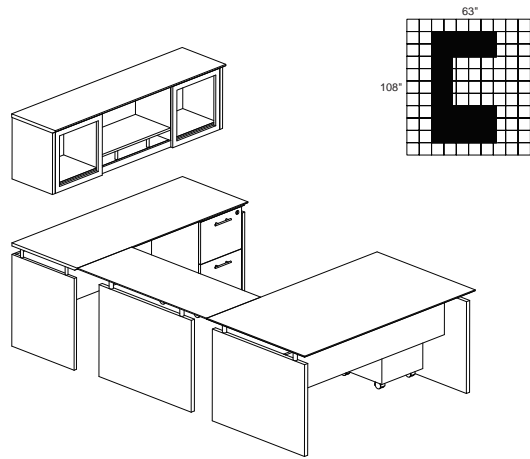

MEDINA SERIES – TYPICAL #41

Consists of:

QTY.	MODEL NO.	DESCRIPTION	LIST PRICE EACH
1	MNDS63	63" W Straight Desk	715.00
1	MNBDG	48" Universal Bridge	377.00
1	MNCNZ63	63" Credenza	440.00
1	MNBBF	Box/Box/File Pedestal	496.00
1	MNFF	File/File Pedestal	457.00
1	MNH63	63" W Hutch	750.00
1	ACD	Center Drawer	191.00

MNT41 3,425.00