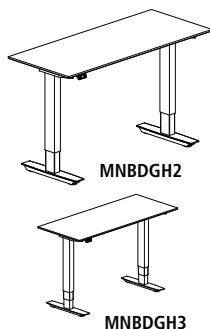

TABLE DESK 

- No grommets
- Silver Base

Model No.	Description	Dimensions	List Price
MTD63	Table Desk with Straight Top	63" W x 36" D x 29½" H	761.00
MTD72	Table Desk with Straight Top	72" W x 36" D x 29½" H	801.00

UNIVERSAL RETURN 

- Works only with MNDS63 and MNDS72
- Creates L-shaped work surface when attached to Desk
- Full modesty panel

Model No.	Description	Dimensions	Weight	List Price
MNRT	Non-Handed Return	48½"W x 20"D x 29½"H	119	388.00

NON-HANDED STRAIGHT BRIDGE 

- Works only with MNDS63 and MNDS72
- Not free standing. Requires connection to Credenza and Desk
- Features modesty panel

Model No.	Description	Dimensions	Weight	List Price
MNB DG	Non-Handed Straight Bridge	48½"W x 20"D x 29½"H	62	377.00

Medina™ Height-Adjustable Bridge 

- Return includes (1) MNB DG Straight Bridge, (1) 2-Stage ML-Series Height-Adjustable Base with (1) pair of 18" feet with brackets; or (1) 3-Stage ML-Series Height-Adjustable Base with (1) pair of 18" feet with brackets
- Modesty Panel cannot be used when using the Height-Adjustable Base
- **Laminate Options:** Gray Steel-LGS, Mocha-LDC, Mahogany-LMH, Textured Brown Sugar-TBS, Textured Sea Salt-TSS
- Freestanding unit; not attached to Credenza and Desk
- Leave 1" clearance on each side between Desk or Credenza and Bridge when assembled to allow table to move free of obstruction