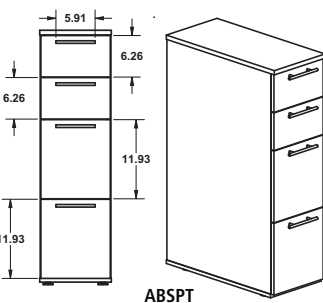

SKINNY PEDESTAL

Model No.	Description	Dimensions	Weight	List Price
ABSP	Skinny Pedestal	10¼"W x 23"D x 25½"H	53	360.00
ABSPT	Skinny Pedestal (Tall)	10¼"W x 23"D x 38½"H	82	467.00