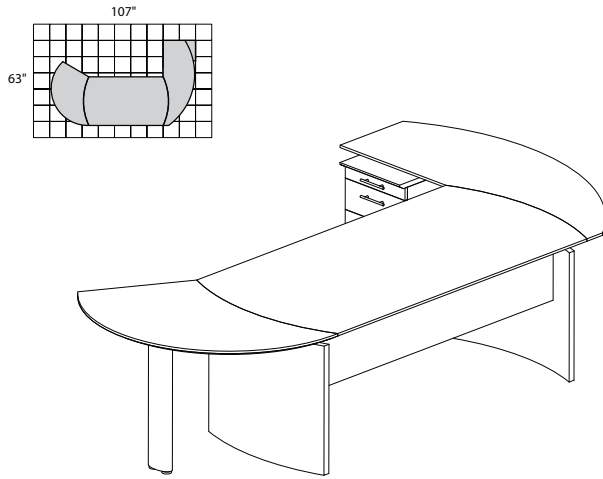

• Order complete suites using "MNT__" models.

MEDINA SERIES – TYPICAL #2

Consists of:

QTY.	MODEL NO.	DESCRIPTION	LIST PRICE EACH
1	MND63	63"W Desk	715.00
1	MNEXTR	Curved Desk Extension	457.00
1	MNRTPL	Curved Desk Return with P/B/F Pedestal	806.00
1	ACD	Center Drawer	191.00

MNT2 **2,169.00**