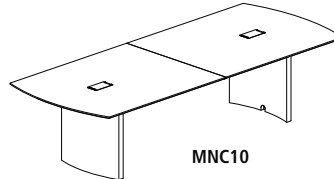

REPLACEMENT LOCK CORES

- Allows pedestals and laterals to be keyed uniquely for up to ten different workstations
- Master key available
- Must purchase a core removal tool to change locks cores

Model No.	Description	Weight	List Price
REALCC0311 through REALCC0325 (Silver)	Replacement Core with Keys	1	24.00
REALCRK	Core Removal Tool	1	24.00
REALCMK	Master Key	1	24.00

MEDINA CONFERENCE TABLES

Laminate Options: Gray Steel-LGS, Mahogany-LMH, Mocha-LDC, Textured Sea Salt-TSS and Textured Brown Sugar-TBS

- Cutout designed to support PM33 listed below
- 250 lb. weight capacity
- Grommet hole cutout size is 4 x 8"
- Conference table legs have cable chimney for concealed cable management from surface to floor

Model No.	Description	Dimensions	Weight	List Price
MNCR48	Round Conference Table	48" Diameter x 29½" H	135	671.00
MNC8	8' Conference Table	96"W x 42"D x 29½" H	236	1,234.00
MNC10	10' Conference Table	120"W x 48"D x 29½" H	306	1,684.00
MNC12	12' Conference Table	144"W x 48"D x 29½" H	358	2,017.00
MNC14	14' Conference Table	168"W x 48"D x 29½" H	399	2,348.00
MNPB	Presentation Board	48"W x 48"H x 3¼"D	110	760.00

MNC10

Model No.	Description	Weight	List Price
PM33	Power and USB Module with two Power and two USB Outlets (Black-BLK or Silver-SLV) add suffix BLK or SLV after model number (example: PM33BLK) Outside dimension: 8.33" w x 4.40" d, Inside: 6.60" w x 2.75" d	4	708.00

MEDINA RECEPTION FURNITURE

Laminate Options: Gray Steel-LGS, Mahogany-LMH, Mocha-LDC, Textured Sea Salt-TSS and Textured Brown Sugar-TBS

- Universal Return
- ¾" frosted, tempered glass
- All Reception Station typicals include a center drawer