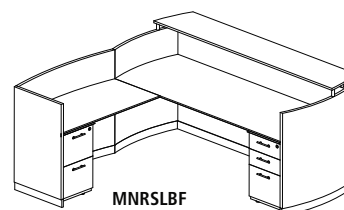

MNRSLBF

These products are subject to California Proposition 65. Please visit the product detail page on our website for specific information.