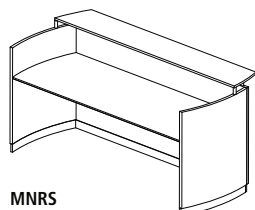

REPLACEMENT LOCK CORES

- Allows pedestals and laterals to be keyed uniquely for up to ten different workstations
- Master key available
- Must purchase a core removal tool to change locks cores

Model No.	Description	Weight	List Price
REALCC0311 through REALCC0325 (Silver)	Replacement Core with Keys	1	24.00
REALCRK	Core Removal Tool	1	24.00
REALCMK	Master Key	1	24.00

MEDINA CONFERENCE TABLES

Laminate Options: Gray Steel-LGS, Mahogany-LMH, Mocha-LDC, Textured Sea Salt-TSS and Textured Brown Sugar-TBS

- Cutout designed to support PM33 listed below
- 250 lb. weight capacity
- Grommet hole cutout size is 4 x 8"
- Conference table legs have cable chimney for concealed cable management from surface to floor

Model No.	Description	Dimensions	Weight	List Price
MNCR48	Round Conference Table	48" Diameter x 29½" H	135	671.00
MNC8	8' Conference Table	96"W x 42"D x 29½" H	236	1,234.00
MNC10	10' Conference Table	120"W x 48"D x 29½" H	306	1,684.00
MNC12	12' Conference Table	144"W x 48"D x 29½" H	358	2,017.00
MNC14	14' Conference Table	168"W x 48"D x 29½" H	399	2,348.00
MNPB	Presentation Board	48"W x 48"H x 3¼"D	110	760.00

Model No.	Description	Weight	List Price
PM33	Power and USB Module with two Power and two USB Outlets (Black-BLK or Silver-SLV) add suffix BLK or SLV after model number (example: PM33BLK) Outside dimension: 8.33" w x 4.40" d, Inside: 6.60" w x 2.75" d	4	708.00

MEDINA RECEPTION FURNITURE

Laminate Options: Gray Steel-LGS, Mahogany-LMH, Mocha-LDC, Textured Sea Salt-TSS and Textured Brown Sugar-TBS

- Universal Return
- ¾" frosted, tempered glass
- All Reception Station typicals include a center drawer