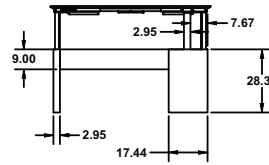

MEDINA™ HEIGHT-ADJUSTABLE FRONT DESKS

- Desks easily adjust from 29½" - 49¼"
- All work surfaces are 1" thick with a distinctive beveled edge and Silver detail
- All pieces coordinate with Medina™ Desking, Conference and Reception Furniture
- Drive System 110V, 60Hz AC input 120V DC motor draws a maximum of 3 amps for quick and easy movement
- Moves at a speed of ¾" per second for quick adjustment
- Control Switch has simple Up/Down Buttons; sold as standard for ease of reconfiguration
- **Laminate finish options:** Gray Steel-LGS, Mahogany-LMH, Mocha-LDC, Textured Brown Sugar-TBS, Textured Sea Salt-TSS

Medina™ Height-Adjustable Straight Front Desk

Model No.	Description	Dimensions	Weight	List Price
MNDSHA72	72" Straight Front Desk	72"W x 36"D x 29½" - 49¼"H	257	2,047.00
MNDSHA63	63" Straight Front Desk	63"W x 36"D x 29½" - 49¼"H	246	2,023.00

Medina™ Height-Adjustable Curved Front Desk

Model No.	Description	Dimensions	Weight	List Price
MNDHA72	72" Curved Front Desk	72"W x 36"D x 29½" - 49¼"H	277	2,012.00
MNDHA63	63" Curved Front Desk	63"W x 36"D x 29½" - 49¼"H	246	1,982.00

Medina™ Height-Adjustable Straight Front Desk & Return

Model No.	Description	Dimensions	Weight	List Price
MNT51H	72" Straight Front Desk with Return	72"W x 84"D x 29½" - 49¼"H	364	2,831.00
MNT52H	63" Straight Front Desk with Return	63"W x 84"D x 29½" - 49¼"H	353	2,807.00

SKINNY PEDESTAL

Model No.	Description	Dimensions	Weight	List Price
ABSP	Skinny Pedestal	10¼"W x 23"D x 25½"H	53	360.00
ABSPT	Skinny Pedestal (Tall)	10¼"W x 23"D x 38½"H	82	467.00

- Front 3 casters are 2" high locking casters
- Available in Medina™ laminate colors