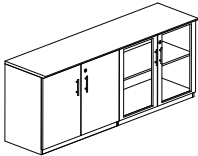

LOW WALL CABINET WITH DOORS

- Sets of doors lock separately. Keyed alike
- Includes one adjustable shelf on each side

Model No.	Description	Dimensions	Weight	List Price
MVLC	Wood/Glass Door Combination	72"W x 20"D x 29½"H	190	1,095.00

GLASS DISPLAY CABINET