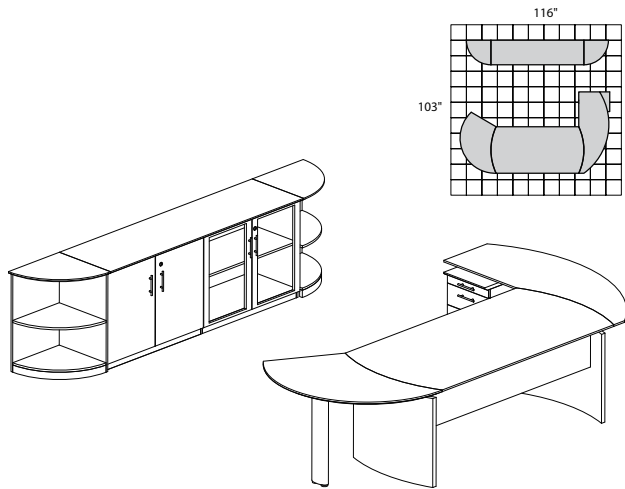

• Order complete suites using "MNT_" models.

MEDINA SERIES – TYPICAL #9

Consists of:

QTY.	MODEL NO.	DESCRIPTION	LIST PRICE EACH
1	MND72	72"W Desk	754.00
1	MNEXTR	Curved Desk Extension	457.00
1	MNRTPL	Curved Desk Return with P/B/F Pedestal	806.00
1	ACD	Center Drawer	191.00
1	MVLC	Low Wall Cabinet	1,095.00
2	MVBQ2	2 Shelf ¼-Round	243.00
MNT9			3,787.00