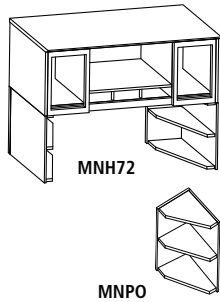

Model No.	Description	Dimensions	Weight	List Price
MNEXTR	Right Extension	47"W x 28"D x 29½"H	49	457.00
MNEXTL	Left Extension	47"W x 28"D x 29½"H	49	457.00

BRIDGE

- Works only with MND63 and MND72
- Not free standing. Requires connection to Credenza and Desk
- Features modesty panel

Model No.	Description	Dimensions	Weight	List Price
MNBDGR	Right Hand Bridge	48"W x 24"D x 29½"H	62	377.00
MNBDGL	Left Hand Bridge	48"W x 24"D x 29½"H	62	377.00

CREDENZA

Model No.	Dimensions	Weight	List Price
MNCNZ63	63"W x 20"D x 29½"H	106	440.00
MNCNZ72	72"W x 20"D x 29½"H	110	490.00

Note: Credenzas can be used with both the Curved Desks and Straight Desks.

HUTCH 

- Frosted glass doors with Silver frames
- Two open compartment slots
- Fully assembled
- Wall mounted or sits on corner supports
- Two corner supports are needed to support a hutch

Model No.	Description	Dimensions	Weight	List Price
MNH63	63" Hutch	63"W x 15"D x 18¼"H	128	750.00
MNH72	72" Hutch	72"W x 15"D x 18¼"H	132	873.00
MNPO*	Corner Support	15"W x 15"D x 20"H	33	116.00

* Two corner supports are needed to support a hutch.
 Note: Hutchs can be used with both the Curved Desks and Straight Desks.