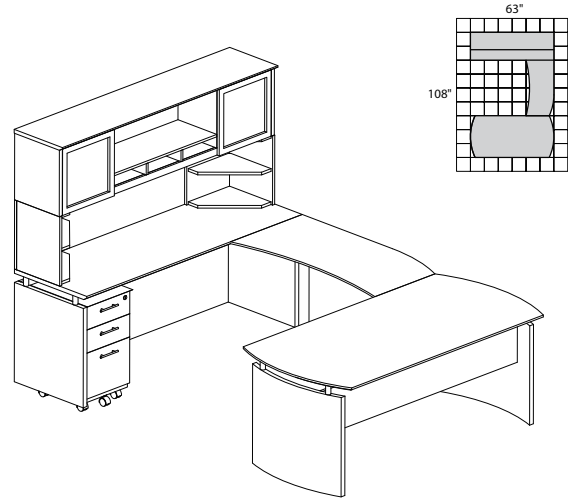

MEDINA SERIES – TYPICAL #33

Consists of:

QTY.	MODEL NO.	DESCRIPTION	LIST PRICE EACH
1	MND63	63"W Desk	715.00
1	ACD	Center Drawer	191.00
1	MNBDGL	Bridge Left-Hand	377.00
1	MNCNZ63	63"W Credenza	440.00
1	MNH63	63"W Hutch	750.00
1	MNBBF	Box/Box/File Pedestal	496.00
2	MNPO	Corner Supports	123.00

MNT33 3,216.00