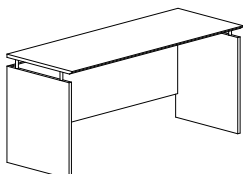

Model No.	Dimensions	Wt.	List Price
MNCN63	63"W x 20"D x 29 1/2"H	106#	$402
MNCN72	72"W x 20"D x 29 1/2"H	110#	$448

Note: Credenza's can be used with both the Curved Desks and Straight Desks.