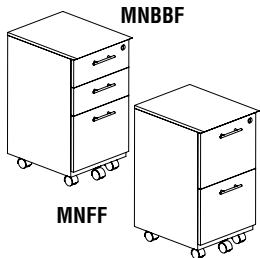

MEDINA LAMINATE SERIES

MOBILE PEDESTALS

- Drawers operate smoothly using full-extension ball-bearing suspensions.
- Fits under credenzas.
- 2" dual-hooded casters.

Model No.	Description	Dimensions	Wt.	List Price
MNBBF	Box-Box File	15 1/2"W x 18"D x 26 3/4"H	70#	$453
MNFF	File-File	15 1/2"W x 18"D x 26 3/4"H	68#	$417

CENTER DESK DRAWER