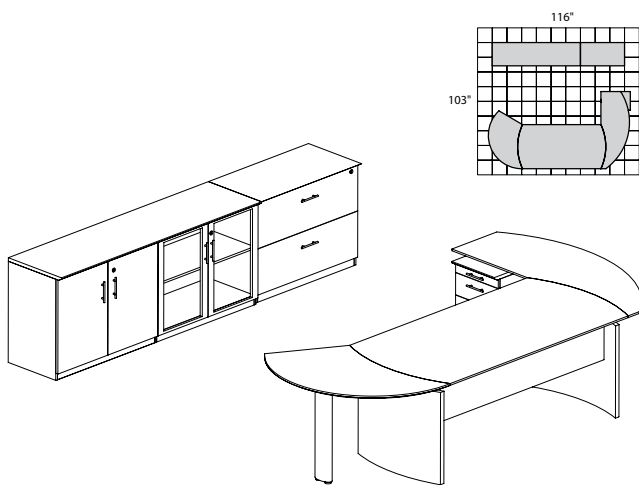

MEDINA LAMINATE SERIES TYPICALS

• Order complete suites using "MNT__" models.

MEDINA SERIES – SUITE #16

Consists of:

QTY.	MODEL NO.	DESCRIPTION	LIST PRICE EACH
1	MND72	72"W Desk	$690
1	MNEXTR	Curved Desk Ext.	$417
1	MNRTPL	Curved Desk Return with Pencil-Box-File	$737
1	ACD	Center Drawer	$174
1	MVLC	Low Wall Cabinet	$1000
1	MVLF	Lateral File	$860

MNT16

TOTAL: $3878