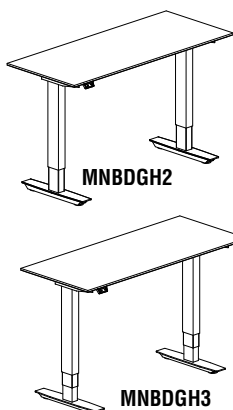

### UNIVERSAL RETURN

- Works only with MNDS63 and MNDS72
- Creates L-shaped work surface when attached to desk.
- Full modesty panel.

Model No.	Description	Dimensions	Wt.	List Price
<b>MNRT</b>	Non-Handed Return	48 1/2"W x 20"D x 29 1/2"H	119#	\$354

### NON-HANDED STRAIGHT BRIDGE

- Works only with MNDS63 and MNDS72
- Not free standing. Requires connection to credenza and desk.
- Features modesty panel

Model No.	Description	Dimensions	Wt.	List Price
<b>MNBDG</b>	Non-Handed Straight Bridge	48 1/2"W x 20"D x 29 1/2"H	62#	\$345

### Medina™ Height Adjustable Bridge

- Return includes (1) MNBDG Straight Bridge, (1) 2-Stage ML-Series height-adjustable base with (1) pair of 18" feet with brackets; or (1) 3-Stage ML-Series height-adjustable base with (1) pair of 18" feet with brackets
- Modesty panel cannot be used when using the height adjustable base
- Laminate Options: Gray Steel (LGS), Mocha (LDC), Mahogany (LMH), Textured Brown Sugar (TBS), Textured Sea Salt (TSS)
- Freestanding unit; not attached to credenza and desk
- Leave 1" clearance on each side between desk or credenza and bridge when assembled to allow table to move free of obstruction.