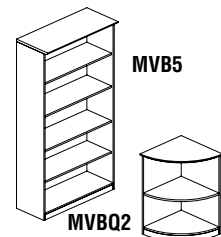

Model No.	Description	Dimensions	Wt.	List Price
MVLFF	File-File	36"W x 20"D x 29 1/2"H Assembled	180#	\$860

**LOW WALL CABINET WITH DOORS**

MVLCC

- Sets of doors lock separately. Keyed alike.
- Includes one adjustable shelf on each side.

Model No.	Description	Dimensions	Wt.	List Price
MVLCC	Wood/Glass Door Combination	72"W x 20"D x 29 1/2"H	190#	\$1000

**GLASS DISPLAY CABINET**

MGDC

- Glass is tempered for safety and durability.
- Two (2) adjustable shelves on 1 1/4" increments.
- Grommet in back panel for wall access.
- Mouse hole in shelves to permit vertical routing of cables.
- Cabinet must be used with lateral file, or storage cabinet.

Model No.	Description	Dimensions	Wt.	List Price
MGDC	Glass Display Cabinet	36"W x 20"D x 39 1/4"H	119#	\$922

**STORAGE CABINET**

MSC

- Self-closing hinged doors.
- One (1) shelf adjustable on 1 1/4" increments.
- Mouse hole in back panel for wall access.
- Shelf contains corner mouse hole for vertical cable management.

Model No.	Description	Dimensions	Wt.	List Price
MSC	Storage Cabinet	36"W x 20"D x 29 1/2"H	96#	\$713

**BOOKCASES**

MVB5

MVBQ2

- Open shelves for convenient storage.
- Choice of two or five shelf units.
- Adjustable shelves.
- 1" thick shelves.
- MVB5 supports 75 lbs. per shelf, Evenly distributed.
- MVBQ2 supports 25 lbs. per shelf, Evenly distributed