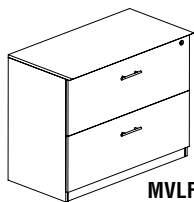

**CENTER DESK DRAWER**

ACD

- Solid wood frame construction.
- Drawer operates smoothly using full-extension ball-bearing suspension.
- Available in Graphite with Black drawer front only.

Model No.	Dimensions	Wt.	List Price
ACD	25W x 18"D x 2"H Assembled	13#	\$174

**LATERAL FILE**

MVLFF

- Accommodate letter and legal sized hanging file folders.
- Includes counter-weight for stability when in use.
- Gang-lock features removable core enabling keyed-alike suites.
- Drawers operate smoothly using full-extension ball-bearing suspensions.

Model No.	Description	Dimensions	Wt.	List Price
MVLFF	File-File	36"W x 20"D x 29 1/2"H Assembled	180#	\$860

**LOW WALL CABINET WITH DOORS**

MVLCC

- Sets of doors lock separately. Keyed alike.
- Includes one adjustable shelf on each side.