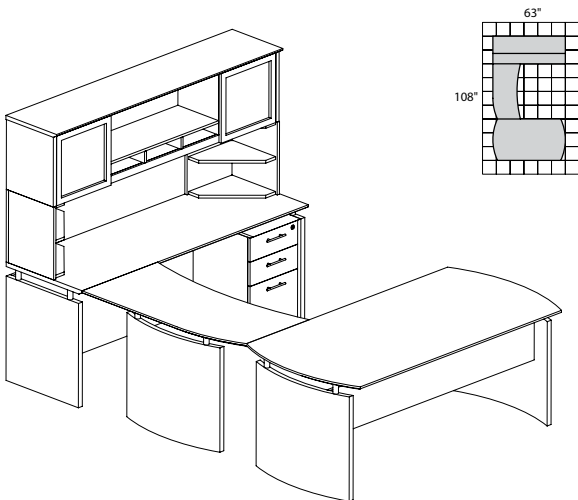

MEDINA SERIES – SUITE #34

Consists of:

QTY.	MODEL NO.	DESCRIPTION	LIST PRICE EACH
1	MND63	63"W Desk	$654
1	ACD	Center Drawer	$174
1	MNBDGR	Bridge Right-Hand	$345
1	MNCNZ63	63"W Credenza	$402
1	MNH63	63"W Hutch	$685
1	MNBBF	Box Box File	$453
2	MNPO	Corner Supports	$113

MNT34

TOTAL: $2939