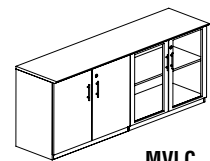

**LATERAL FILE**

MVLFF

- Accommodate letter and legal sized hanging file folders.
- Includes counter-weight for stability when in use.
- Gang-lock features removable core enabling keyed-alike suites.
- Drawers operate smoothly using full-extension ball-bearing suspensions.

Model No.	Description	Dimensions	Wt.	List Price
MVLFF	File-File	36"W x 20"D x 29 1/2"H Assembled	180#	\$860

**LOW WALL CABINET WITH DOORS**

MVLCC

- Sets of doors lock separately. Keyed alike.
- Includes one adjustable shelf on each side.

Model No.	Description	Dimensions	Wt.	List Price
MVLCC	Wood/Glass Door Combination	72"W x 20"D x 29 1/2"H	190#	\$1000

**GLASS DISPLAY CABINET**

MGDC

- Glass is tempered for safety and durability.
- Two (2) adjustable shelves on 1 1/4" increments.
- Grommet in back panel for wall access.
- Mouse hole in shelves to permit vertical routing of cables.
- Cabinet must be used with lateral file, or storage cabinet.

Model No.	Description	Dimensions	Wt.	List Price
MGDC	Glass Display Cabinet	36"W x 20"D x 39 1/4"H	119#	\$922

**STORAGE CABINET**

MSC

- Self-closing hinged doors.
- One (1) shelf adjustable on 1 1/4" increments.
- Mouse hole in back panel for wall access.
- Shelf contains corner mouse hole for vertical cable management.