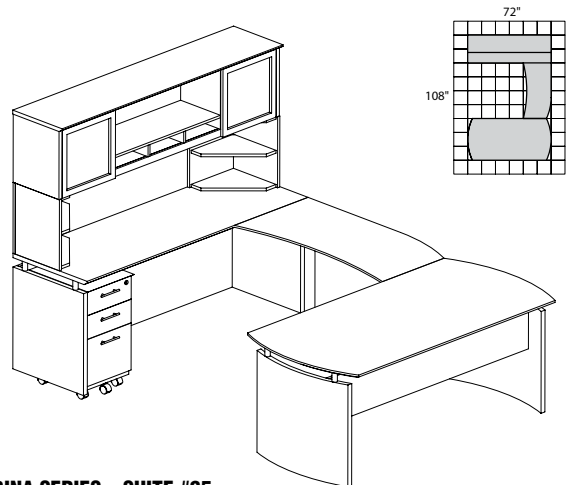

MEDINA SERIES – SUITE #35

Consists of:

QTY.	MODEL NO.	DESCRIPTION	LIST PRICE EACH
1	MND72	72"W Desk	$690
1	ACD	Center Drawer	$174
1	MNBDGL	Bridge Left-Hand	$345
1	MNCNZ72	72"W Credenza	$448
1	MNH72	72"W Hutch	$798
1	MNBBF	Box Box File	$453
2	MNPO	Corner Supports	$113

MNT35

TOTAL: $3134