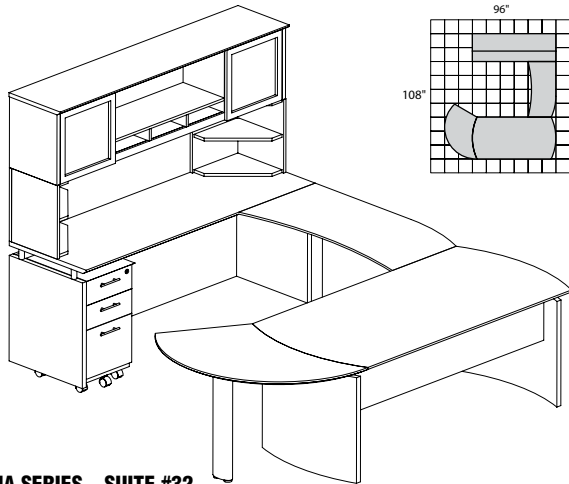

MEDINA LAMINATE SERIES TYPICALS

• Order complete suites using "MNT_" models.

MEDINA SERIES – SUITE #32

Consists of:

QTY.	MODEL NO.	DESCRIPTION	LIST PRICE EACH
1	MND72	72"W Desk	$690
1	MNEXTR	Curved Desk Ext.	$417
1	ACD	Center Drawer	$174
1	MNBDGL	Bridge Left-Hand	$345
1	MNCNZ72	72"W Credenza	$448
1	MNH72	72"W Hutch	$798
1	MNBBF	Box Box File	$453
2	MNPO	Corner Supports	$113

MNT32

TOTAL: $3551