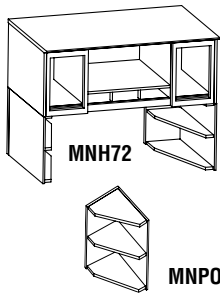

### BRIDGE

MNBDR

- Works only with MND63 and MND72.
- Not free standing. Requires connection to credenza and desk.
- Features modesty panel.

Model No.	Description	Dimensions	Wt.	List Price
MNBDR	Right Hand Bridge	48"W x 24"D x 29 1/2"H	62#	\$345
MNBGL	Left Hand Bridge	48"W x 24"D x 29 1/2"H	62#	\$345

### CREDENZA

Model No.	Dimensions	Wt.	List Price
MNCN63	63"W x 20"D x 29 1/2"H	106#	\$402
MNCN72	72"W x 20"D x 29 1/2"H	110#	\$448

Note: Credenza's can be used with both the Curved Desks and Straight Desks.

### HUTCH

- Frosted glass doors with silver frames.
- Two open compartment slots.
- Fully assembled.
- Wall mounted or sits on corner supports.
- Two corner supports are needed to support a hutch.

Model No.	Description	Dimensions	Wt.	List Price
<b>MNH63</b>	63" Hutch	63"W x 15"D x 18 1/4"H	128#	\$685
<b>MNH72</b>	72" Hutch	72"W x 15"D x 18 1/4"H	132#	\$798
<b>MNPO*</b>	Corner Support	15"W x 15"D x 20"H	33#	\$113