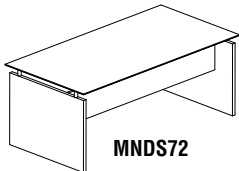

STRAIGHT DESK

- Medina desk surface seems to "float" on silver supports.
- Silver modesty panels.

Model No.	Dimensions	Wt.	List Price
MNDS63	63"W x 36"D x 29 1/2"H Rectangle	128#	$654
MNDS72	72"W x 36"D x 29 1/2"H Rectangle	132#	$690