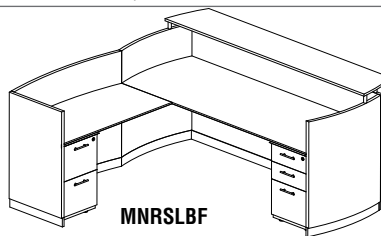

MEDINA LAMINATE SERIES

REPLACEMENT LOCK CORES

- Allows pedestals and laterals to be keyed uniquely for up to 10 different workstations.
- Master key available.
- Must purchase a core removal tool to change locks cores.

Model No.	Description	Wt.	List Price
REALCC0311 through REALCC0325 (Silver)	Replacement core with keys	1#	$22
REALCRK	Core removal tool	1#	$22
REALCMK	Master Key	1#	$22

MEDINA CONFERENCE TABLES

The Medina laminate conference room furniture features elegant lines with excellent durability.

Laminate Options: Gray Steel, Mahogany, Mocha, Textured Sea Salt, and Textured Brown Sugar.

- Cutout designed to support PM22 listed below.
  - 250 lb. weight capacity.
- Grommet hole cutout size is 4" x 8".
- Conference table legs have cable chimney for concealed cable management from surface to floor.

Model No.	Description	Dimensions	Wt.	List Price
MNCR48	Round Conference Table	48" Round x 29 1/2"H	135#	$613
MNC8	8' Conference Table	96"W x 42"D x 29 1/2"H	236#	$1128
MNC10	10' Conference Table	120"W x 48"D x 29 1/2"H	306#	$1534
MNC12	12' Conference Table	144"W x 48"D x 29 1/2"H	358#	$1843
MNC14	14' Conference Table	168"W x 48"D x 29 1/2"H	399#	$2145

Model No.	Description	List Price
PM22	Power and Data Surface Module with 2 power and 2 data outlets (Silver or Black).	$487

MEDINA RECEPTION FURNITURE

Laminate Options: Gray Steel, Mahogany, Mocha, Textured Sea Salt, and Textured Brown Sugar.

- Universal Return .
- 3/4" frosted, tempered glass.
- All reception station typicals include a center drawer.