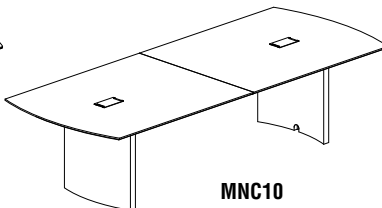

MEDINA LAMINATE SERIES

REPLACEMENT LOCK CORES

- Allows pedestals and laterals to be keyed uniquely for up to 10 different workstations.
- Master key available.
- Must purchase a core removal tool to change locks cores.

Model No.	Description	Wt.	List Price
REALCC0311 through REALCC0325 (Silver)	Replacement core with keys	1#	$22
REALCRK	Core removal tool	1#	$22
REALCMK	Master Key	1#	$22

MEDINA CONFERENCE TABLES

The Medina laminate conference room furniture features elegant lines with excellent durability.

Laminate Options: Gray Steel, Mahogany, Mocha, Textured Sea Salt, and Textured Brown Sugar.

- Cutout designed to support PM22 listed below.
  - 250 lb. weight capacity.
- Grommet hole cutout size is 4" x 8".
- Conference table legs have cable chimney for concealed cable management from surface to floor.

Model No.	Description	Dimensions	Wt.	List Price
MNCR48	Round Conference Table	48" Round x 29 1/2"H	135#	$613
MNC8	8' Conference Table	96"W x 42"D x 29 1/2"H	236#	$1128
MNC10	10' Conference Table	120"W x 48"D x 29 1/2"H	306#	$1534
MNC12	12' Conference Table	144"W x 48"D x 29 1/2"H	358#	$1843
MNC14	14' Conference Table	168"W x 48"D x 29 1/2"H	399#	$2145

MNC10

Model No.	Description	List Price
PM22	Power and Data Surface Module with 2 power and 2 data outlets (Silver or Black).	$487

MEDINA RECEPTION FURNITURE

Laminate Options: Gray Steel, Mahogany, Mocha, Textured Sea Salt, and Textured Brown Sugar.

- Universal Return .
- 3/4" frosted, tempered glass.
- All reception station typicals include a center drawer.