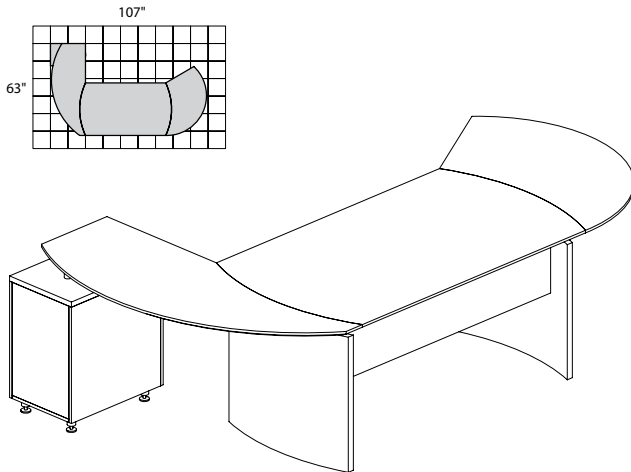

MEDINA LAMINATE SERIES TYPICALS

• Order complete suites using "MNT__" models.

MEDINA SERIES – SUITE #1

Consists of:

QTY.	MODEL NO.	DESCRIPTION	LIST PRICE EACH
1	MND63	63"W Desk	$654
1	MNEXTL	Curved Desk Ext.	$417
1	MNRTPR	Curved Desk Return with Pencil-Box-File	$737
1	ACD	Center Drawer	$174

MNT1 **TOTAL: $1982**