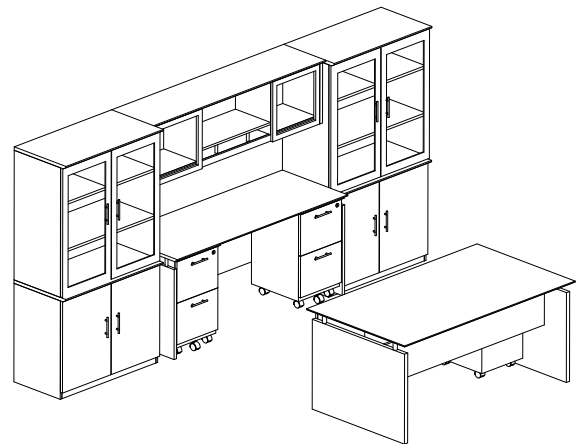

MEDINA SERIES – SUITE #42

Consists of:

QTY.	MODEL NO.	DESCRIPTION	LIST PRICE EACH
1	MNDS63	63"W Straight Desk	$654
1	MNCNZ63	63" Credenza	$402
2	MNBBF	Box Box File	$453
2	MNFF	File File	$417
1	MNH63	63"W Hutch	$685
2	MSC	Storage Cabinet	$713
2	MGDC	Glass Door Cabinet	$922
1	ACD	Center Drawer	$174

MNT42

TOTAL: $6925