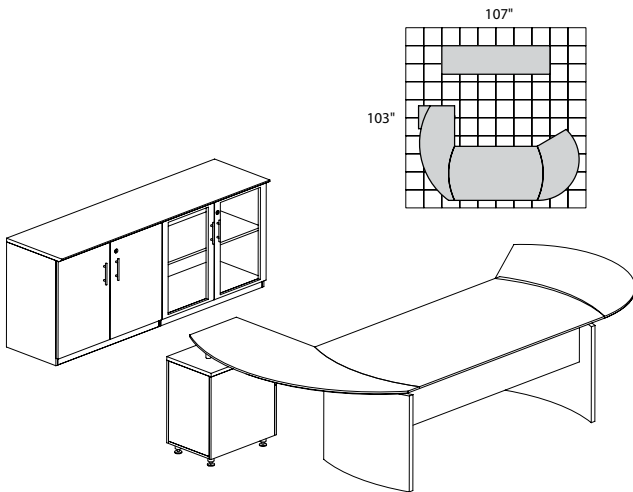

MEDINA SERIES – SUITE #7

Consists of:			
QTY.	MODEL NO.	DESCRIPTION	LIST PRICE EACH
1	MND63	63"W Desk	$654
1	MNEXTL	Curved Desk Ext.	$417
1	MNRTPR	Curved Desk Return with Pencil-Box-File	$737
1	ACD	Center Drawer	$174
1	MVLC	Low Wall Cabinet	$1000

MNT7

TOTAL: $2982