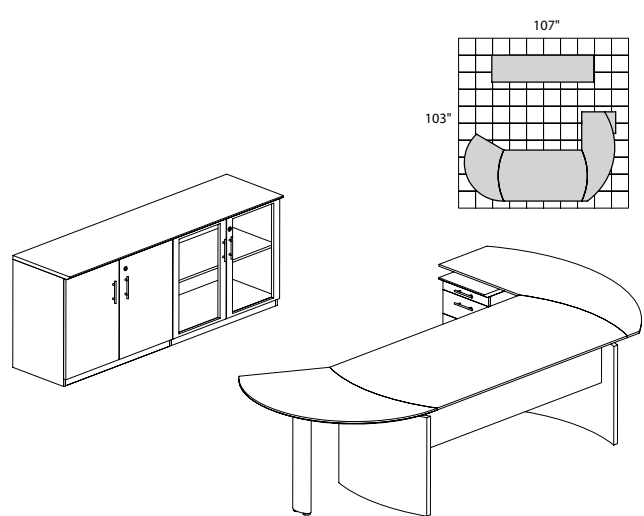

MEDINA SERIES – SUITE #8

Consists of:			
QTY.	MODEL NO.	DESCRIPTION	LIST PRICE EACH
1	MND63	63"W Desk	$654
1	MNEXTR	Curved Desk Ext.	$417
1	MNRTPL	Curved Desk Return with Pencil-Box-File	$737
1	ACD	Center Drawer	$174
1	MVLC	Low Wall Cabinet	$1000

MNT8

TOTAL: $2982