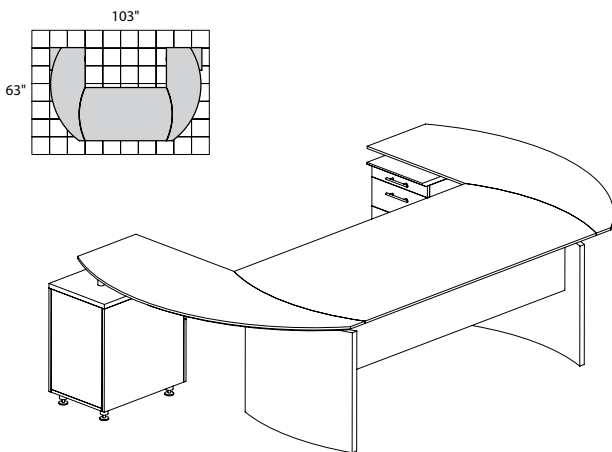

MEDINA SERIES – SUITE #3

Consists of:

QTY.	MODEL NO.	DESCRIPTION	LIST PRICE EACH
1	MND63	63"W Desk	$654
1	MNRTPR	Curved Desk Return with Pencil-Box-File	$737
1	MNRTPL	Curved Desk Return with Pencil-Box-File	$737
1	ACD	Center Drawer	$174

MNT3 **TOTAL: $2302**