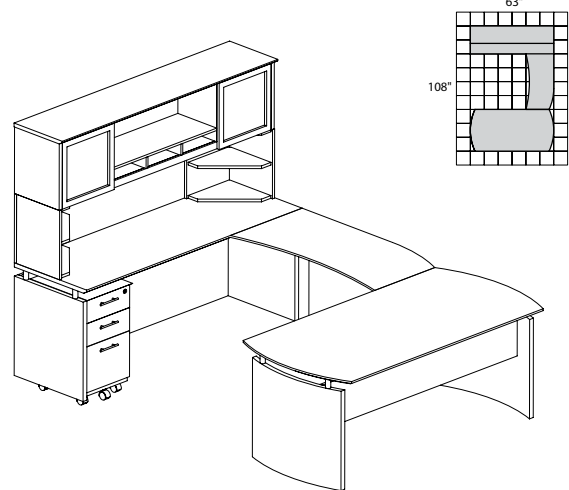

MEDINA SERIES – SUITE #33

Consists of:

QTY.	MODEL NO.	DESCRIPTION	LIST PRICE EACH
1	MND63	63"W Desk	$654
1	ACD	Center Drawer	$174
1	MNBDGL	Bridge Left-Hand	$345
1	MNCNZ63	63"W Credenza	$402
1	MNH63	63"W Hutch	$685
1	MNBBF	Box Box File	$453
2	MNPO	Corner Supports	$113

MNT33

TOTAL: $2939