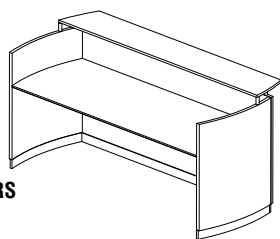

MEDINA RECEPTION FURNITURE

Laminate Options: Gray Steel, Mahogany, Mocha, Textured Sea Salt, and Textured Brown Sugar.

- Universal Return .
- 3/4" frosted, tempered glass.
- All reception station typicals include a center drawer.

Model No.	Description	Dimensions	Wt.	List Price
MNRS	Reception Station (no peds)	87 1/4"W x 37 1/4"D x 42 3/4"H	360#	$2830
MNRSBF	Reception Station with B/B/F, F/F	87 1/4"W x 37 1/4"D x 42 3/4"H	520#	$3700
MNRSBB	Reception Station with 2-B/B/F	87 1/4"W x 37 1/4"D x 42 3/4"H	506#	$3736
MNRSLBF	Reception Station with B/B/F, F/F	87 1/4"W x 37 1/4"D x 42 3/4"H Desk 48"W x 25"D x 39 1/4"H Return	882#	$4449
MNRSLBB	Reception Station with 2-B/B/F	87 1/4"W x 37 1/4"D x 42 3/4"H Desk 48"W x 25"D x 39 1/4"H Return	882#	$4485
MNRBBF	Reception Box/Box/File	15 1/2"W x 18"D x 27 1/2"H	77#	$453
MNRFF	Reception File/File	15 1/2"W x 18"D x 27 1/2"H	75#	$417

MNRS