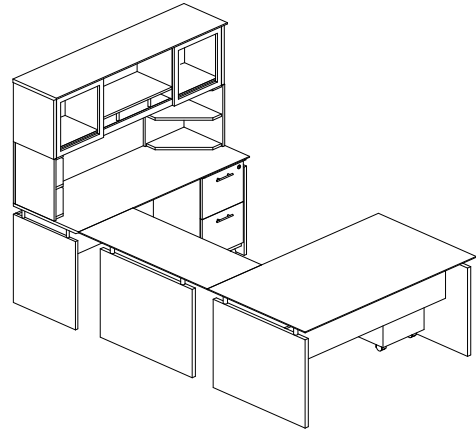

MEDINA SERIES – SUITE #40

Consists of:

QTY.	MODEL NO.	DESCRIPTION	LIST PRICE EACH
1	MNDS63	63"W Straight Desk	$654
1	MNBDG	48" Universal Bridge	$345
1	MNCNZ63	63" Credenza	$402
1	MNBBF	Box Box File	$453
1	MNFF	File File	$417
1	MNH63	63"W Hutch	$685
1	ACD	Center Drawer	$174
2	MNPO	Hutch Supports	$113

MNT40

TOTAL: $3356