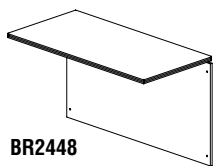

BOW FRONT DESK

- Features bow front surface and end panels with reeded edge.
- Full height modesty panels.

Model No.	Description	Dimensions	Wt.	List Price
DK3672	72" Bow Front Desk	72"W x 42"D x 29"H	188#	\$1261

STRAIGHT FRONT DESK

Model No.	Description	Dimensions	Wt.	List Price
DKS3672	72" Straight Front Desk	72"W x 36"D x 29"H	188#	\$1250

TABLE DESK

- Built in center drawer.
- Drawer front folds down for keyboard accessibility.
- 150 lb weight limit.

Model No.	Description	Dimensions	Wt.	List Price
LTD72	72" Table Desk	72"W x 36"D x 29"H	144#	\$1192

PENINSULA DESK

- Modesty panel is 14 1/2"H.

Model No.	Description	Dimensions	Wt.	List Price
PT3672	Return / Bridge Supported	72"W x 36"D x 29"H	133#	\$1032

LUMINARY VENEER SERIES

BRIDGE

BR2448

- Universal mounting to right or left side of desk.
- Not free standing. Requires connection to desk and credenza.
- Includes full-height modesty panel.

Model No.	Description	Dimensions	Wt.	List Price
BR2448	Bridge (Non-Handed)	48"W x 24"D x 29"H	62#	\$398