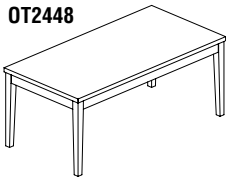

OT2424

Model No.	Description	Dimensions	Wt.	List Price
OT2424	End Table	24"W x 24"D x 20"H	23#	$594
OT2448	Coffee Table	48"W x 24"D x 16"H	49#	$711