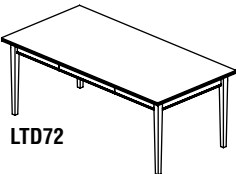

BOW FRONT DESK

- Features bow front surface and end panels with reeded edge.
- Full height modesty panels.

Model No.	Description	Dimensions	Wt.	List Price
DK3672	72" Bow Front Desk	72"W x 42"D x 29"H	188#	\$1261

STRAIGHT FRONT DESK

Model No.	Description	Dimensions	Wt.	List Price
DKS3672	72" Straight Front Desk	72"W x 36"D x 29"H	188#	\$1250

TABLE DESK

- Built in center drawer.
- Drawer front folds down for keyboard accessibility.
- 150 lb weight limit.

Model No.	Description	Dimensions	Wt.	List Price
LTD72	72" Table Desk	72"W x 36"D x 29"H	144#	\$1192

PENINSULA DESK

- Modesty panel is 14 1/2"H.

Model No.	Description	Dimensions	Wt.	List Price
PT3672	Return / Bridge Supported	72"W x 36"D x 29"H	133#	\$1032