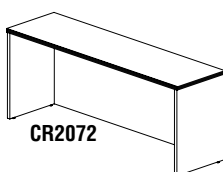

Model No.	Description	Dimensions	Wt.	List Price
LTD72	72" Table Desk	72"W x 36"D x 29"H	144#	\$1192

PENINSULA DESK

- Modesty panel is 14 1/2"H.

Model No.	Description	Dimensions	Wt.	List Price
PT3672	Return / Bridge Supported	72"W x 36"D x 29"H	133#	\$1032

LUMINARY VENEER SERIES

BRIDGE

BR2448

- Universal mounting to right or left side of desk.
- Not free standing. Requires connection to desk and credenza.
- Includes full-height modesty panel.

Model No.	Description	Dimensions	Wt.	List Price
BR2448	Bridge (Non-Handed)	48"W x 24"D x 29"H	62#	\$398

RETURN

RT2448

- Features end panel with reeded edge.
- Includes full-height modesty panel.

Model No.	Description	Dimensions	Wt.	List Price
RT2448	Return (Non-Handed)	48"W x 24"D x 29"H	78#	\$527

CREDENZA

CR2072

- Full-height modesty panel.
- Reeded edge matching desk detailing.

Model No.	Description	Dimensions	Wt.	List Price
CR2072	72" Credenza	72"W x 20"D x 29"H	122#	\$701

HINGED DOOR CREDENZA

HDC3620

HDC2072

- Interior finished to match exterior veneer.
- Gang-lock (on HDC3620 only) features removable core enabling keyed-alike suites.
- One adjustable shelf.