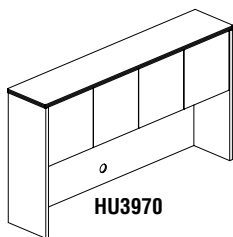

LUMINARY VENEER SERIES

HUTCHES

- Features four cabinet styled doors with self-closing hinges.
- Back panel features lower and upper cable grommets.
- 20 1/2" clearance between work surfaces and storage bin.

Model No.	Description	Dimensions	Wt.	List Price
HU3970	70" Hutch	70"W x 14"D x 39"H	142#	$931

NOTE: Recommended under-cabinet LED Task Light is model EZDP.
Other LED Task/Desk lighting is available in the ACCESSORIES section at the end of this price list.