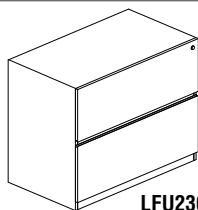

LATERAL FILE – 2 DRAWER

LFU23620

- Unfinished top. Must be installed under credenza. Two files fit under 72" credenza.
- Gang-lock features removable core enabling keyed-alike suites.
- Drawers operate smoothly using full-extension ball-bearing suspensions.
- Includes counter-weight for stability when in use.
- Accommodates letter and legal size hanging file folders.

Model No.	Description	Dimensions	Wt.	List Price
LFU23620	Lateral File, Unfinished Top	34 5/8"W x 19"D x 27 3/4"H	113#	$1124