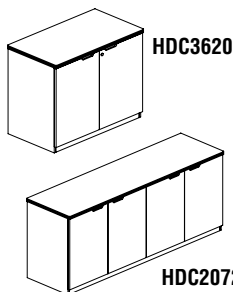

Model No.	Description	Dimensions	Wt.	List Price
LTD72	72" Table Desk	72"W x 36"D x 29"H	144#	\$1192

PENINSULA DESK

- Modesty panel is 14 1/2"H.

Model No.	Description	Dimensions	Wt.	List Price
PT3672	Return / Bridge Supported	72"W x 36"D x 29"H	133#	\$1032

LUMINARY VENEER SERIES

BRIDGE

BR2448

- Universal mounting to right or left side of desk.
- Not free standing. Requires connection to desk and credenza.
- Includes full-height modesty panel.

Model No.	Description	Dimensions	Wt.	List Price
BR2448	Bridge (Non-Handed)	48"W x 24"D x 29"H	62#	\$398

RETURN

RT2448

- Features end panel with reeded edge.
- Includes full-height modesty panel.

Model No.	Description	Dimensions	Wt.	List Price
RT2448	Return (Non-Handed)	48"W x 24"D x 29"H	78#	\$527

CREDENZA

CR2072

- Full-height modesty panel.
- Reeded edge matching desk detailing.

Model No.	Description	Dimensions	Wt.	List Price
CR2072	72" Credenza	72"W x 20"D x 29"H	122#	\$701

HINGED DOOR CREDENZA

HDC3620

HDC2072

- Interior finished to match exterior veneer.
- Gang-lock (on HDC3620 only) features removable core enabling keyed-alike suites.
- One adjustable shelf.