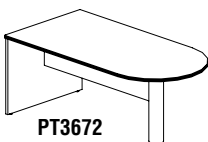

BOW FRONT DESK

- Features bow front surface and end panels with reeded edge.
- Full height modesty panels.

Model No.	Description	Dimensions	Wt.	List Price
DK3672	72" Bow Front Desk	72"W x 42"D x 29"H	188#	\$1261

STRAIGHT FRONT DESK

Model No.	Description	Dimensions	Wt.	List Price
DKS3672	72" Straight Front Desk	72"W x 36"D x 29"H	188#	\$1250

TABLE DESK

- Built in center drawer.
- Drawer front folds down for keyboard accessibility.
- 150 lb weight limit.

Model No.	Description	Dimensions	Wt.	List Price
LTD72	72" Table Desk	72"W x 36"D x 29"H	144#	\$1192

PENINSULA DESK

- Modesty panel is 14 1/2"H.

Model No.	Description	Dimensions	Wt.	List Price
PT3672	Return / Bridge Supported	72"W x 36"D x 29"H	133#	\$1032

LUMINARY VENEER SERIES

BRIDGE

BR2448

- Universal mounting to right or left side of desk.
- Not free standing. Requires connection to desk and credenza.
- Includes full-height modesty panel.

Model No.	Description	Dimensions	Wt.	List Price
BR2448	Bridge (Non-Handed)	48"W x 24"D x 29"H	62#	\$398