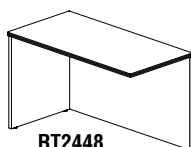

BOW FRONT DESK

- Features bow front surface and end panels with reeded edge.
- Full height modesty panels.

Model No.	Description	Dimensions	Wt.	List Price
DK3672	72" Bow Front Desk	72"W x 42"D x 29"H	188#	\$1261

Model No.	Description	Dimensions	Wt.	List Price
LTD72	72" Table Desk	72"W x 36"D x 29"H	144#	\$1192

PENINSULA DESK

- Modesty panel is 14 1/2"H.

Model No.	Description	Dimensions	Wt.	List Price
PT3672	Return / Bridge Supported	72"W x 36"D x 29"H	133#	\$1032

LUMINARY VENEER SERIES

BRIDGE

BR2448

- Universal mounting to right or left side of desk.
- Not free standing. Requires connection to desk and credenza.
- Includes full-height modesty panel.

Model No.	Description	Dimensions	Wt.	List Price
BR2448	Bridge (Non-Handed)	48"W x 24"D x 29"H	62#	\$398

RETURN

RT2448

- Features end panel with reeded edge.
- Includes full-height modesty panel.

Model No.	Description	Dimensions	Wt.	List Price
RT2448	Return (Non-Handed)	48"W x 24"D x 29"H	78#	\$527

CREDENZA

CR2072