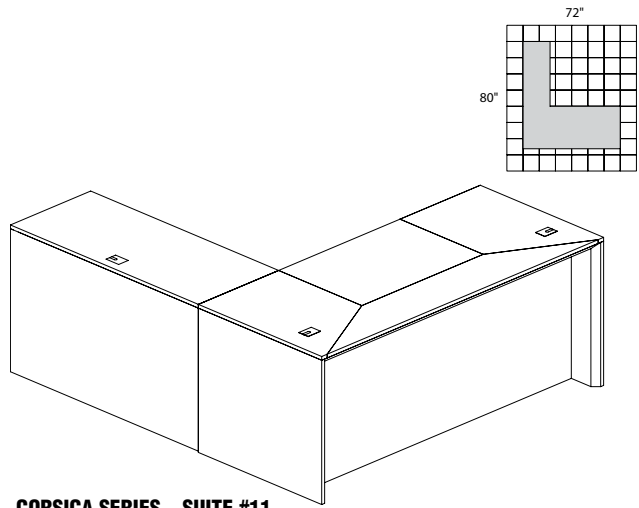

CORSICA SERIES – SUITE #11

Consists of:			
QTY.	MODEL NO.	DESCRIPTION	LIST PRICE EACH
1	CDS72	72" Straight Front Desk	$1733
1	CRTNR	Right Hand Return	$753
1	CCD	Center Drawer	$245
1	CBBFD	Box Box File Ped	$853
1	CFFC	File File Ped	$692

CT11 TOTAL: $4276