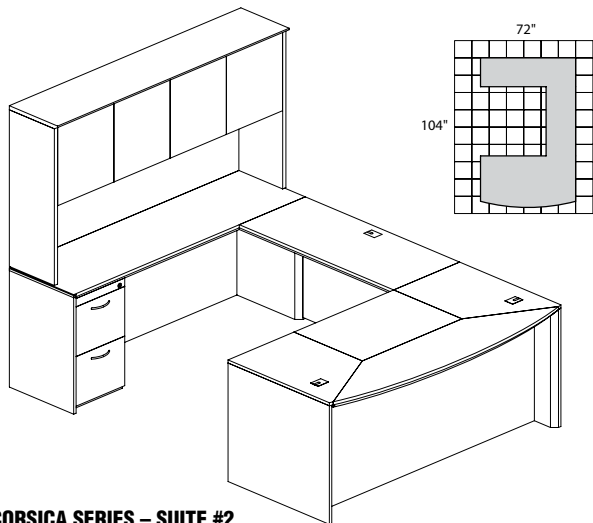

CORSICA VENEER SERIES TYPICALS

• Order complete suites using "CT_" models.

CORSICA SERIES – SUITE #2

Consists of:

QTY.	MODEL NO.	DESCRIPTION	LIST PRICE EACH
1	CD72	72" Bow Front Desk	\$1897
1	CBDG	Universal Bridge	\$577
1	CCNZ72	72" Credenza	\$1175
1	CHW72	72" Wood Doors Hutch	\$1775
1	CBBFD	Box Box File Ped	\$853
1	CFFC	File File Ped	\$692
1	CCD	Center Drawer	\$245

CT2

TOTAL: \$7214

CORSICA SERIES – SUITE #4

Consists of:

QTY.	MODEL NO.	DESCRIPTION	LIST PRICE EACH
1	CDS72	72" Straight Front Desk	\$1733
1	CBDG	Universal Bridge	\$577
1	CCNZ72	72" Credenza	\$1175
1	CHW72	72" Wood Doors Hutch	\$1775
1	CBBFD	Box Box File Ped	\$853
1	CFFC	File File Ped	\$692
1	CCD	Center Drawer	\$245