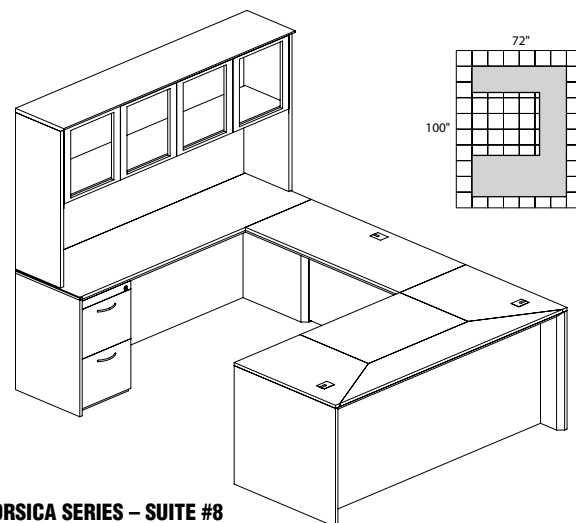

CT2

TOTAL: \$7214

CORSICA SERIES – SUITE #4

Consists of:

QTY.	MODEL NO.	DESCRIPTION	LIST PRICE EACH
1	CDS72	72" Straight Front Desk	\$1733
1	CBDG	Universal Bridge	\$577
1	CCNZ72	72" Credenza	\$1175
1	CHW72	72" Wood Doors Hutch	\$1775
1	CBBFD	Box Box File Ped	\$853
1	CFFC	File File Ped	\$692
1	CCD	Center Drawer	\$245

CT4

TOTAL: \$7050

CORSICA SERIES – SUITE #6

Consists of:

QTY.	MODEL NO.	DESCRIPTION	LIST PRICE EACH
1	CD72	72" Bow Front Desk	\$1897
1	CBDG	Universal Bridge	\$577
1	CCNZ72	72" Credenza	\$1175
1	CHG72	72" Glass Doors Hutch	\$1775
1	CBBFD	Box Box File Ped	\$853
1	CFFC	File File Ped	\$692
1	CCD	Center Drawer	\$245

CT6

TOTAL: \$7214

CORSICA SERIES – SUITE #8

Consists of:

QTY.	MODEL NO.	DESCRIPTION	LIST PRICE EACH
1	CDS72	72" Straight Front Desk	\$1733
1	CBDG	Universal Bridge	\$577
1	CCNZ72	72" Credenza	\$1175
1	CHG72	72" Glass Doors Hutch	\$1775
1	CBBFD	Box Box File Ped	\$853
1	CFFC	File File Ped	\$692
1	CCD	Center Drawer	\$245