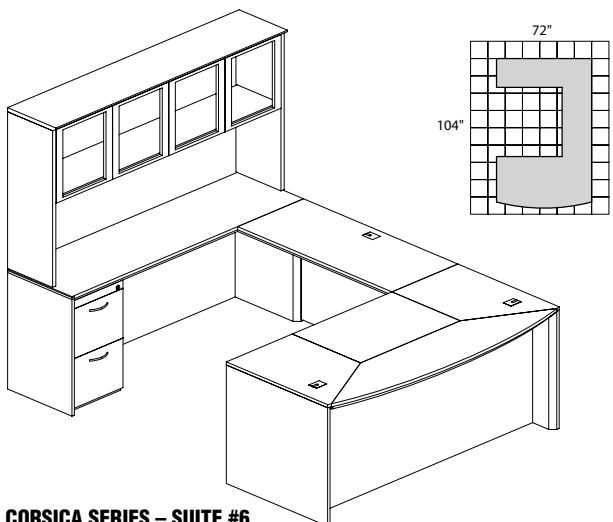

CORSICA VENEER SERIES TYPICALS

• Order complete suites using "CT_" models.

CORSICA SERIES – SUITE #2

Consists of:

QTY.	MODEL NO.	DESCRIPTION	LIST PRICE EACH
1	CD72	72" Bow Front Desk	\$1897
1	CBDG	Universal Bridge	\$577
1	CCNZ72	72" Credenza	\$1175
1	CHW72	72" Wood Doors Hutch	\$1775
1	CBBFD	Box Box File Ped	\$853
1	CFFC	File File Ped	\$692
1	CCD	Center Drawer	\$245

CT2

TOTAL: \$7214

CORSICA SERIES – SUITE #4

Consists of:

QTY.	MODEL NO.	DESCRIPTION	LIST PRICE EACH
1	CDS72	72" Straight Front Desk	\$1733
1	CBDG	Universal Bridge	\$577
1	CCNZ72	72" Credenza	\$1175
1	CHW72	72" Wood Doors Hutch	\$1775
1	CBBFD	Box Box File Ped	\$853
1	CFFC	File File Ped	\$692
1	CCD	Center Drawer	\$245

CT4

TOTAL: \$7050

CORSICA SERIES – SUITE #6

Consists of:

QTY.	MODEL NO.	DESCRIPTION	LIST PRICE EACH
1	CD72	72" Bow Front Desk	\$1897
1	CBDG	Universal Bridge	\$577
1	CCNZ72	72" Credenza	\$1175
1	CHG72	72" Glass Doors Hutch	\$1775
1	CBBFD	Box Box File Ped	\$853
1	CFFC	File File Ped	\$692
1	CCD	Center Drawer	\$245

CT6

TOTAL: \$7214

CORSICA SERIES – SUITE #8

Consists of:

QTY.	MODEL NO.	DESCRIPTION	LIST PRICE EACH
1	CDS72	72" Straight Front Desk	\$1733
1	CBDG	Universal Bridge	\$577
1	CCNZ72	72" Credenza	\$1175
1	CHG72	72" Glass Doors Hutch	\$1775
1	CBBFD	Box Box File Ped	\$853
1	CFFC	File File Ped	\$692
1	CCD	Center Drawer	\$245