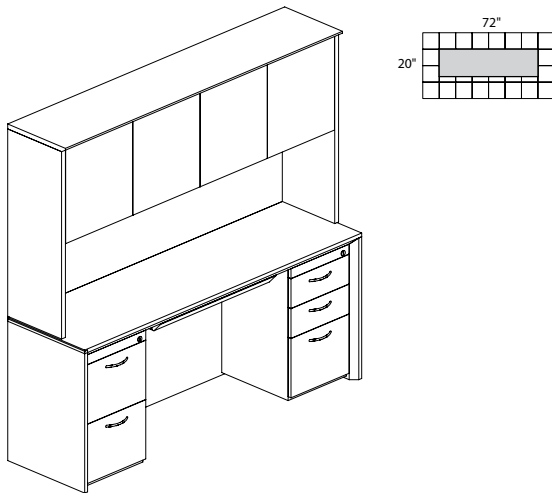

CORSICA SERIES – SUITE #15

Consists of:			
QTY.	MODEL NO.	DESCRIPTION	LIST PRICE EACH
1	CCNZ72	72" Credenza	$1175
1	CHW72	72" Wood Doors Hutch	$1775
1	CBBFC	Box Box File Ped	$704
1	CFFC	File File Ped	$692
1	CCD	Center Drawer	$245

CT15 TOTAL: $4591