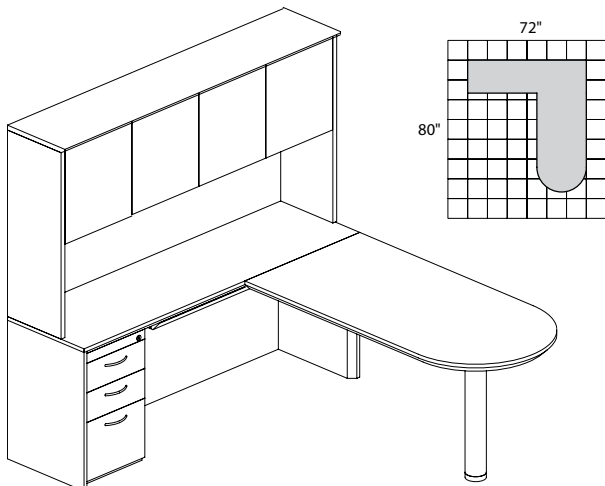

CORSICA VENEER SERIES TYPICALS

• Order complete suites using "CT_" models.

CORSICA SERIES – SUITE #19

Consists of:

QTY.	MODEL NO.	DESCRIPTION	LIST PRICE EACH
1	CPC	Peninsula Desk	$1187
1	CCNZ72	72" Credenza	$1175
1	CHW72	72" Wood Door Hutch	$1775
1	CBBFC	Box Box File Ped	$704
1	CCD	Center Drawer	$245

CT19

TOTAL: $5086