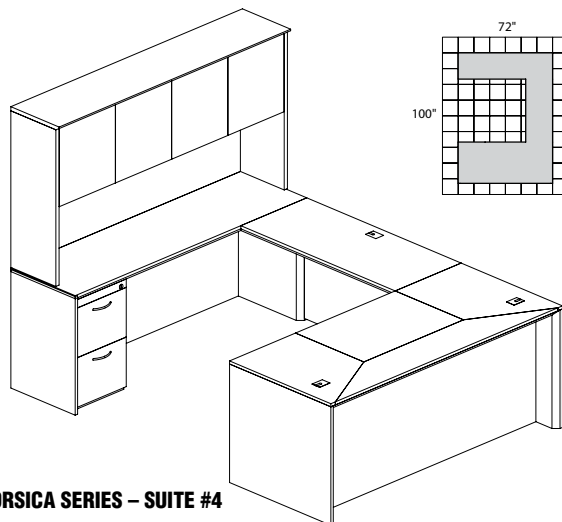

CORSICA VENEER SERIES TYPICALS

• Order complete suites using "CT_" models.

CORSICA SERIES – SUITE #2

Consists of:

QTY.	MODEL NO.	DESCRIPTION	LIST PRICE EACH
1	CD72	72" Bow Front Desk	\$1897
1	CBDG	Universal Bridge	\$577
1	CCNZ72	72" Credenza	\$1175
1	CHW72	72" Wood Doors Hutch	\$1775
1	CBBFD	Box Box File Ped	\$853
1	CFFC	File File Ped	\$692
1	CCD	Center Drawer	\$245

CT2

TOTAL: \$7214

CORSICA SERIES – SUITE #4

Consists of:

QTY.	MODEL NO.	DESCRIPTION	LIST PRICE EACH
1	CDS72	72" Straight Front Desk	\$1733
1	CBDG	Universal Bridge	\$577
1	CCNZ72	72" Credenza	\$1175
1	CHW72	72" Wood Doors Hutch	\$1775
1	CBBFD	Box Box File Ped	\$853
1	CFFC	File File Ped	\$692
1	CCD	Center Drawer	\$245

CT4

TOTAL: \$7050

CORSICA SERIES – SUITE #6

Consists of:

QTY.	MODEL NO.	DESCRIPTION	LIST PRICE EACH
1	CD72	72" Bow Front Desk	\$1897
1	CBDG	Universal Bridge	\$577
1	CCNZ72	72" Credenza	\$1175
1	CHG72	72" Glass Doors Hutch	\$1775
1	CBBFD	Box Box File Ped	\$853
1	CFFC	File File Ped	\$692
1	CCD	Center Drawer	\$245