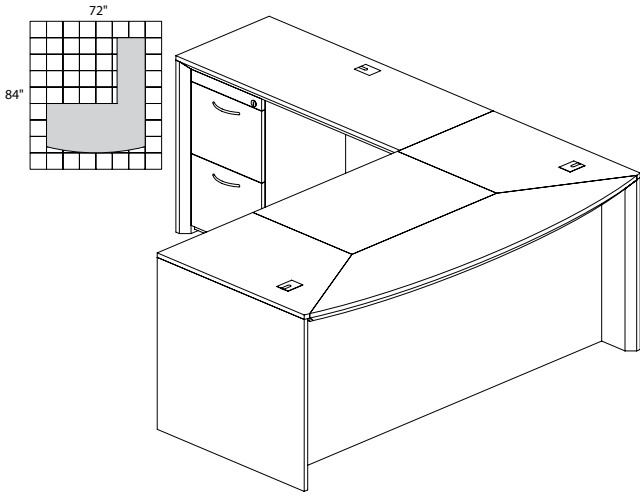

CORSICA VENEER SERIES TYPICALS

• Order complete suites using "CT_" models.

CORSICA SERIES – SUITE #10

Consists of:			
QTY.	MODEL NO.	DESCRIPTION	LIST PRICE EACH
1	CD72	72" Bow Front Desk	$1897
1	CRTNL	Left Hand Return	$753
1	CCD	Center Drawer	$245
1	CBBFD	Box Box File Ped	$853
1	CFFC	File File Ped	$692

CT10 TOTAL: $4440