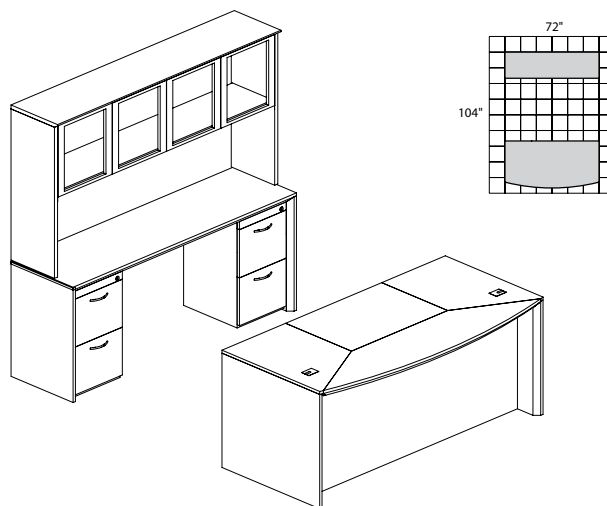

CORSICA SERIES – SUITE #26

Consists of:

QTY.	MODEL NO.	DESCRIPTION	LIST PRICE EACH
1	CD72	72" Bow Front Desk	$1897
1	CCNZ72	72" Credenza	$1175
1	CHG72	72" Glass Doors Hutch	$1775
1	CBBFD	Box Box File Ped	$853
1	CBBFD	Box Box File Ped	$853
1	CFFC	File File Ped	$692
1	CFFC	File File Ped	$692
1	CCD	Center Drawer	$245

CT26

TOTAL: $8182