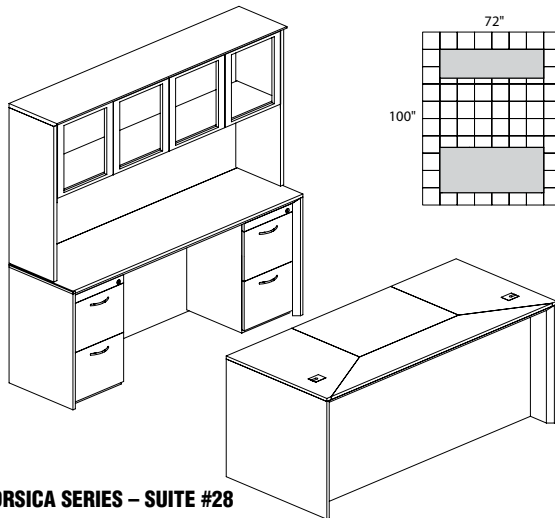

CORSICA SERIES – SUITE #28

Consists of:

QTY.	MODEL NO.	DESCRIPTION	LIST PRICE EACH
1	CDS72	72" Straight Front Desk	$1733
1	CCNZ72	72" Credenza	$1175
1	CHG72	72" Glass Doors Hutch	$1775
1	CBBFD	Box Box File Ped	$853
1	CBBFD	Box Box File Ped	$853
1	CFFC	File File Ped	$692
1	CFFC	File File Ped	$692
1	CCD	Center Drawer	$245

CT28

TOTAL: $8018