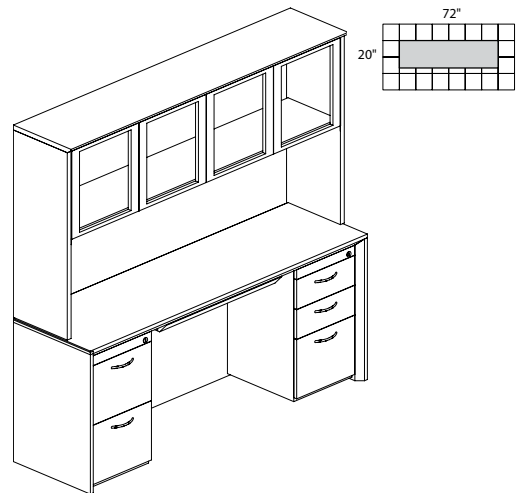

CORSICA SERIES – SUITE #16

Consists of:			
QTY.	MODEL NO.	DESCRIPTION	LIST PRICE EACH
1	CCNZ72	72" Credenza	$1175
1	CHG72	72" Glass Doors Hutch	$1775
1	CBBFC	Box Box File Ped	$704
1	CFFC	File File Ped	$692
1	CCD	Center Drawer	$245

CT16 TOTAL: $4591