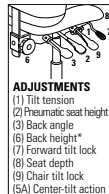

Ergonomic Features:
A, B, C, D, E, F, G, H, M, N, Q, R, S, U

MODEL#	1	2	3	4	5	6	7	8	9	10	11	12
2660-3	826	853	873	903	945	959	997	1067	1101	1166	1254	1366
2660P-3 Small seat												
2660L-3 Leather	-	-	-	-	-	-	-	1062	1106	1164	1261	1371
2660PL-3 Leather/Small seat												
OVERALL DIMENSIONS	W D H			SEAT DIMENSIONS			BACK DIMENSIONS					
	25.5	25	45.5	20	19-21.5	16-20	19.5	26.5-29