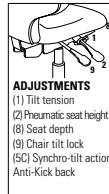

Ergonomic Features:
A, B, C, D, E, G, H, L, M, N, Q, R, U

MODEL#	1	2	3	4	5	6	7	8	9	10	11	12
2660-0	826	853	873	903	945	959	997	1067	1101	1166	1254	1366
2660P-0 Small seat												
2660L-0 Leather	-	-	-	-	-	-	-	1062	1106	1164	1261	1371
2660PL-0 Leather/Small seat												
OVERALL DIMENSIONS	W D H			SEAT DIMENSIONS			BACK DIMENSIONS					
	25.5	25	45	20	19-21.5	16.25-20.25	19.5	26.5-29