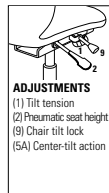

Ergonomic Features:
A, B, C, D, H, M, N, Q, R, S, U

MODEL#	1	2	3	4	5	6	7	8	9	10	11	12
2660-4	721	747	767	797	839	853	891	960	995	1060	1148	1260
2660P-4 Small seat												
2660L-4 Leather	-	-	-	-	-	-	-	954	1000	1057	1155	1266
2660PL-4 Leather/Small seat												
OVERALL DIMENSIONS	W D H			SEAT DIMENSIONS			BACK DIMENSIONS					
	25.5	25	45.5	20	19-20	16-20	19.5	26.5-29