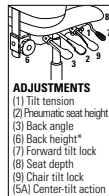

Ergonomic Features:
A, B, C, D, E, F, G, H, M, N, Q, S

MODEL#	1	2	3	4	5	6	7	8	9	10	11	12
3123	1103	1157	1198	1267	1359	1375	1450	1632	1666	1848	1983	2210

OVERALL DIMENSIONS			SEAT DIMENSIONS			BACK DIMENSIONS	
W	D	H	W	D	H	W	H
26	24.5	43	20.5	17-19.5	17-21	19	22-25

RTA 2