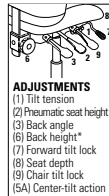

Ergonomic Features:
A, B, C, D, E, F, G, M, N, S

MODEL#	1	2	3	4	5	6	7	8	9	10	11	12
3121	1000	1038	1068	1112	1175	1198	1253	1359	1409	1508	1640	1807

OVERALL DIMENSIONS			SEAT DIMENSIONS			BACK DIMENSIONS	
W	D	H	W	D	H	W	H
26	24.5	40	20.5	16.5	17-21	19	17.5-20.5

RTA 2