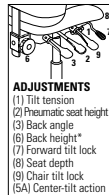

Ergonomic Features:
A, B, C, D, E, F, G, M, N, S

MODEL#	1	2	3	4	5	6	7	8	9	10	11	12
3202	825	865	895	942	1005	1030	1087	1195	1247	1348	1484	1657

OVERALL DIMENSIONS			SEAT DIMENSIONS			BACK DIMENSIONS	
W	D	H	W	D	H	W	H
26	22.5	40	19	16.5	18-22	18.5	21

RTA 2