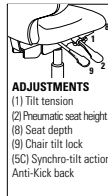

Ergonomic Features:
A, B, C, D, G, J, H, L, M, N, Q

	1	2	3	4	5	6	7	8	9	10	11	12
1170-0	872	918	953	1009	1087	1113	1181	1312	1373	1494	1657	1860

OVERALL DIMENSIONS			SEAT DIMENSIONS			BACK DIMENSIONS	
W	D	H	W	D	H	W	H
26	23.5	46	21	18-20.5	17.25-21.25	20	23-28.2

RTA 2