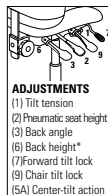

Ergonomic Features:
A, B, C, D, E, F, G, H, M, N, Q, S, U

	1	2	3	4	5	6	7	8	9	10	11	12
1170-3	872	918	953	1009	1087	1113	1181	1312	1373	1494	1657	1860

1170LM-3
Leather/Mock Leather

	1	2	3	4	5	6	7	8	9	10	11	12
	-	-	-	-	1093	-	-	1319	1389	1501	1671	1876

OVERALL DIMENSIONS			SEAT DIMENSIONS			BACK DIMENSIONS	
W	D	H	W	D	H	W	H
26	23.5	45	21	18-20.5	16-20	20	23-28.25

RTA 2