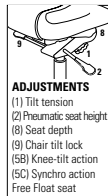

Ergonomic Features:
A, B, C, D, G, J, H, L, M, N, Q

	1	2	3	4	5	6	7	8	9	10	11	12
1170-2	975	1021	1058	1112	1191	1217	1286	1415	1477	1597	1760	1964

1170LM-2
Leather/Mock Leather

	1	2	3	4	5	6	7	8	9	10	11	12
	-	-	-	-	1197	-	-	1424	1494	1605	1776	1978

OVERALL DIMENSIONS			SEAT DIMENSIONS			BACK DIMENSIONS	
W	D	H	W	D	H	W	H
26	23.5	45.5	21	18-20.5	16.5-20.5	20	23-28.25

RTA 2