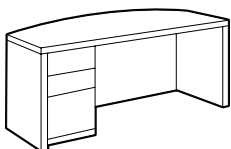

Full to Floor Single Pedestal Bow Top Desk - LEFT

H3672S4LB   30-36 x 72 x 29   150   234   52   **$1293**

Standard with box/file pedestal on **left** and bow top. One pencil tray. Lower box drawer and file drawer lock. Full to the floor pedestal configurations can be switched for a **15% upcharge**.