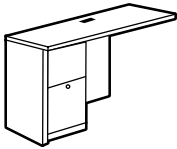

Full to Floor Flush Return - LEFT

H2448L4	24 x 48 x 29	125	148	24.25	$802
H2442L4	24 x 42 x 29	125	139	21.25	$793
H2042L4	20 x 42 x 29	125	120	18	$779

Standard with file/file drawer pedestal. Pedestal locks. Grommet in worksurface. Pedestal is on the **left**.