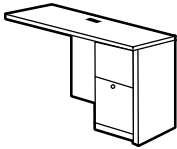

MODEL#	DIMENSIONS D x W x H	FREIGHT CLASS	WT/LBS.	CUBIC FT.	LIST PRICE
H2448FL	24 x 48 x 29	150	133	24.25	\$645
H2442FL	24 x 42 x 29	150	123	21.25	\$638
H2042FL	20 x 42 x 29	150	104	18	\$623

Standard with box/file drawer pedestal. Pedestal locks. Grommet in worksurface. Pedestal is on the **left**.

Flush Return - RIGHT

H2448FR	24 x 48 x 29	150	133	24.25	\$645
H2442FR	24 x 42 x 29	150	123	21.25	\$638
H2042FR	20 x 42 x 29	150	104	18	\$623

Standard with box/file drawer pedestal. Pedestal locks. Grommet in worksurface. Pedestal is on the **right**.

Full to Floor Flush Return - LEFT

H2448L4	24 x 48 x 29	125	148	24.25	\$802
H2442L4	24 x 42 x 29	125	139	21.25	\$793
H2042L4	20 x 42 x 29	125	120	18	\$779

Standard with file/file drawer pedestal. Pedestal locks. Grommet in worksurface. Pedestal is on the **left**.