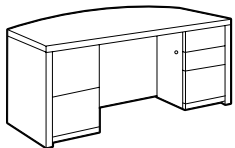

Full to Floor Double Pedestal Bow Top Desk

H3672DB4	30-36 x 72 x 29	150	288	52	$1578

Standard with box/box/file in right pedestal and file/file in left pedestal. Bow top. Pedestals lock. One pencil tray. Full to the floor pedestal configurations can be switched for a **15% upcharge**.

- On full to the floor box/box/file pedestals, lower box drawer and file drawer lock.