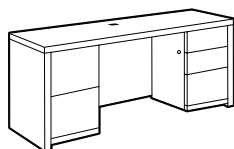

Full to Floor Kneespace Credenza

H2472D4	24 x 72 x 29	125	248	35.75	$1391
H2466D4	24 x 66 x 29	125	240	32.75	$1309
H2072D4	20 x 72 x 29	125	224	30.25	$1368
H2066D4	20 x 66 x 29	125	216	27.75	$1293
H2060D4	20 x 60 x 29	100	208	25.25	$1196

Standard with full to floor box/box/file in right pedestal and file/file in left pedestal. Pedestals lock. One pencil tray. Full to the floor pedestal configurations can be switched for a **15% upcharge**.

- On full to the floor box/box/file pedestals, lower box drawer and file drawer lock.