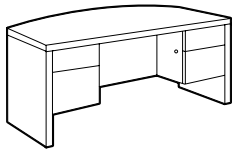

Power Block **PMSPDM Add \$253**

Specify location **E1, E2 or E3 Add \$65**

DOUBLE PEDESTAL DESKS

Double Pedestal Desk

MODEL#	DIMENSIONS D x W x H	FREIGHT CLASS	WT/LBS.	CUBIC FT.	LIST PRICE
H3672DP	36 x 72 x 29	150	260	52.50	\$1085
H3072DP	30 x 72 x 29	150	229	43.75	\$1039
H3066DP	29.69 x 66 x 29	150	223	39.75	\$1010
H3060DP	29.69 x 60 x 29	125	218	36.25	\$907

Standard with box/file pedestals on both sides. Pedestals lock. One pencil tray.

Double Pedestal Bow Top Desk

H3672DPB	30-36 x 72 x 29	150	258	52	\$1266
----------	-----------------	-----	-----	----	---------------