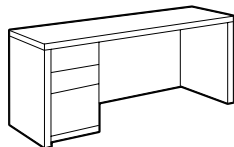

Full to Floor Single Pedestal Credenza - LEFT

H2472S4L	24 x 72 x 29	150	195	35.75	$1100
H2466S4L	24 x 66 x 29	150	187	32.75	$1026
H2072S4L	20 x 72 x 29	150	175	30.25	$1085
H2066S4L	20 x 66 x 29	125	168	27.75	$1010
H2060S4L	20 x 60 x 29	125	160	25.25	$907

Standard with full to floor box/box/file pedestal on the **left**. One pencil tray. Lower box drawer and file drawer lock. Grommet in worksurface.

Required Specifications

Top finish
Base finish

Optional Specifications

Additional grommet
Key #

Accessories

Power block
Keyboard tray
Pencil tray