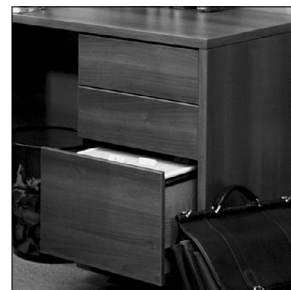

Full to floor pedestals available on all models