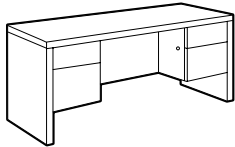

DOUBLE PEDESTAL DESKS

Double Pedestal Desk

MODEL#	DIMENSIONS D x W x H	FREIGHT CLASS	WT/LBS.	CUBIC FT.	LIST PRICE
H3672DP	36 x 72 x 29	150	260	52.50	$1085
H3072DP	30 x 72 x 29	150	229	43.75	$1039
H3066DP	29.69 x 66 x 29	150	223	39.75	$1010
H3060DP	29.69 x 60 x 29	125	218	36.25	$907

Standard with box/file pedestals on both sides. Pedestals lock. One pencil tray.