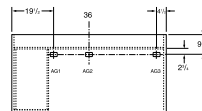

36 x 72 single pedestal left desks (3672SPL)