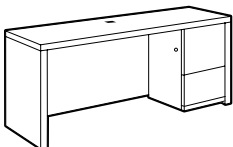

Full to Floor Single Pedestal Credenza - RIGHT*

MODEL#	DIMENSIONS	FREIGHT CLASS	WT/LBS.	CUBIC FT.	LIST PRICE

D x W x H

H2472S4R	24 x 72 x 29	150	196	35.75	$1100
H2466S4R	24 x 66 x 29	150	187	32.75	$1026
H2072S4R	20 x 72 x 29	150	175	30.25	$1085
H2066S4R	20 x 66 x 29	125	168	27.75	$1010
H2060S4R	20 x 60 x 29	125	160	25.25	$903

Standard with full to floor box/box/file pedestal on the **right**. One pencil tray. Lower box drawer and file drawer lock. Grommet in worksurface.

H2472S2L	24 x 72 x 29	150	196	35.75	$1100
H2466S2L	24 x 66 x 29	150	187	32.75	$1026
H2072S2L	20 x 72 x 29	150	175	30	$1085
H2066S2L	20 x 66 x 29	125	168	27.75	$1010
H2060S2L	20 x 60 x 29	125	160	25.25	$907

Standard with full to floor file/file pedestal on the **left**. Pedestal locks. Grommet in worksurface.

H2472S2R	24 x 72 x 29	150	196	35.75	$1100
H2466S2R	24 x 66 x 29	150	187	32.75	$1026
H2072S2R	20 x 72 x 29	150	175	30	$1085
H2066S2R	20 x 66 x 29	125	168	27.75	$1010
H2060S2R	20 x 60 x 29	125	160	25.25	$907

Standard with full to floor file/file pedestal on the **right**. Pedestal locks. Grommet in worksurface.