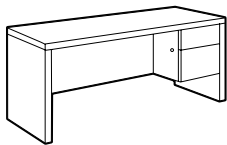

Full to Floor Double Pedestal Bow Top Desk

H3672DB4	30-36 x 72 x 29	150	288	52	\$1578
----------	-----------------	-----	-----	----	---------------

Standard with box/box/file in right pedestal and file/file in left pedestal. Bow top. Pedestals lock. One pencil tray. Full to the floor pedestal configurations can be switched for a **15% upcharge**.

- On full to the floor box/box/file pedestals, lower box drawer and file drawer lock.

SINGLE PEDESTAL DESKS

Single Pedestal Desk - LEFT

H3672SPL	36 x 72 x 29	150	218	52	\$951
H3072SPL	30 x 72 x 29	150	192	43.75	\$903
H3066SPL	29.69 x 66 x 29	150	182	39.75	\$848
H3060SPL	29.69 x 60 x 29	150	174	36.25	\$779
H3048SPL	29.69 x 48 x 29	150	157	29.50	\$756
H2448SPL	24 x 48 x 29	150	140	24.25	\$756
H2445SPL	24 x 45 x 29	150	132	22.50	\$629

Standard with box/file pedestal. Pedestal locks. One pencil tray. Pedestal is on the **left**.

Single Pedestal Desk - RIGHT

H3672SPR	36 x 72 x 29	150	218	52	\$951
H3072SPR	30 x 72 x 29	150	192	43.75	\$903
H3066SPR	29.69 x 66 x 29	150	182	39.75	\$848
H3060SPR	29.69 x 60 x 29	150	174	36.25	\$779
H3048SPR	29.69 x 48 x 29	150	157	29.50	\$756
H2448SPR	24 x 48 x 29	125	168	24.25	\$756
H2445SPR	24 x 45 x 29	150	132	22.50	\$629