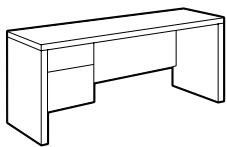

SINGLE PEDESTAL DESKS

Single Pedestal Desk - LEFT

H3672SPL	36 x 72 x 29	150	218	52	$951
H3072SPL	30 x 72 x 29	150	192	43.75	$903
H3066SPL	29.69 x 66 x 29	150	182	39.75	$848
H3060SPL	29.69 x 60 x 29	150	174	36.25	$779
H3048SPL	29.69 x 48 x 29	150	157	29.50	$756
H2448SPL	24 x 48 x 29	150	140	24.25	$756
H2445SPL	24 x 45 x 29	150	132	22.50	$629

Standard with box/file pedestal. Pedestal locks. One pencil tray. Pedestal is on the **left**.