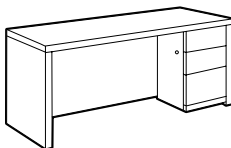

Full to Floor Single Pedestal Desk - RIGHT

H3672S4R	36 x 72 x 29	150	247	52	$1105
H3072S4R	30 x 72 x 29	150	218	43.75	$1050
H3066S4R	29.69 x 66 x 29	150	209	39.75	$1003
H3060S4R	29.69 x 60 x 29	150	200	36.25	$935
H3048S4R	29.69 x 48 x 29	125	181	29.50	$913
H2448S4R	24 x 48 x 29	125	168	24.25	$913

Standard with full to floor box/box/file pedestal on the **right**. One pencil tray. Lower box drawer and file drawer lock. Full to the floor pedestal configurations can be switched for a **15% upcharge**.