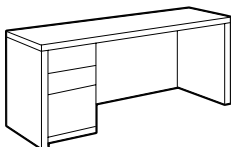

SINGLE PEDESTAL DESKS

MODEL# DIMENSIONS FREIGHT CLASS WT/LBS. CUBIC FT. LIST PRICE

D x W x H

Single Pedestal Bow Top Desk - LEFT

H3672SLB 30-36 x 72 x 29 150 218 52 **\$1138**

Standard with box/file pedestal on **left** and bow top. Pedestal locks. One pencil tray.

Single Pedestal Bow Top Desk - RIGHT

H3672SRB 36-36 x 72 x 29 150 218 52 **\$1138**

Standard with box/file pedestal on **right** and bow top. Pedestal locks. One pencil tray.

Full to Floor Single Pedestal Desk - LEFT