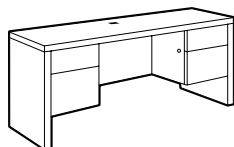

CREDENZAS

Kneespace Credenza

H2472CK	24 x 72 x 29	150	208	35.75	$1077
H2466CK	24 x 66 x 29	125	200	32.75	$996
H2072CK	20 x 72 x 29	125	187	30.25	$1056
H2066CK	20 x 66 x 29	125	180	27.75	$987
H2060CK	20 x 60 x 29	125	176	25.25	$885

Standard with box/file pedestals on both sides. Center is open. Pedestals lock. One pencil tray. Grommet in worksurface.