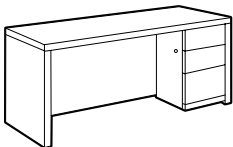

CREDENZAS

Full to Floor Single Pedestal Credenza - RIGHT**