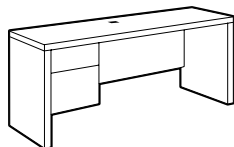

Single Pedestal Credenza - LEFT

H2472CSL	24 x 72 x 29	150	168	35.75	$944
H2466CSL	24 x 66 x 29	150	160	32.75	$868
H2072CSL	20 x 72 x 29	150	149	30.25	$928
H2066CSL	20 x 66 x 29	150	142	27.75	$854
H2060CSL	20 x 60 x 29	150	135	25.25	$750

Standard with box/file pedestal. Pedestal locks. One pencil tray. Pedestal is on the **left**. Grommet in worksurface.