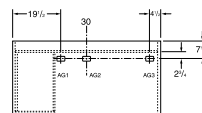

*textured

GROMMETS

- Additional grommets available in standard worksurface locations (left, center or right). Order as: **AG1, AG2 or AG3.....Add \$65**
- Grommet hole dimensions are 3 ¼" wide x 1 7/8" deep.

- Actual grommet locations on the worksurface are depicted in the example drawings shown below. Dimensions shown are actual measurements (in inches).

36 x 72 single pedestal left desks (3672SPL)

30 x 60 single pedestal left desks (3060SPL)

POWER BLOCK

- A Power Block (model **PMSPDM**) may be ordered on all worksurfaces.
- A Power Block is a rectangular worksurface power/data module with one electrical duplex receptacle and two data (RJ45) receptacles. 9 foot black cord included. Power Block dimensions are 3 ½" deep x 6 ½" wide x 2 ¾" high.
- To purchase a Power Block, you must specify both the Power Block cut-out location and the Power Block model #. Order Power Block as **PMSPDM, ADD \$253.** Power Blocks are available in standard worksurface locations (left, center or right). Order as **E1, E2 or E3. Add \$65.**