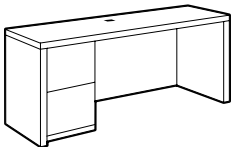

Full to Floor Single Pedestal Credenza - LEFT*