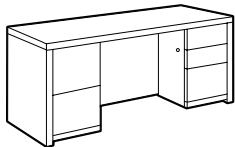

Full to Floor Double Pedestal Desk

H3672D4	36 x 72 x 29	150	306	52	$1397
H3072D4	30 x 72 x 29	125	288	43.75	$1360
H3066D4	29.69 x 60 x 29	125	271	39.75	$1325
H3060D4	29.69 x 60 x 29	125	254	36.25	$1218

Standard with box/box/file in right pedestal and file/file in left pedestal. Pedestals lock. One pencil tray. Full to the floor pedestal configurations can be switched for a **15% upcharge**.

- On full to the floor box/box/file pedestals, lower box drawer and file drawer lock.