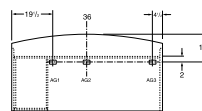

*textured

GROMMETS

- Additional grommets available in standard worksurface locations (left, center or right). Order as: **AG1, AG2 or AG3.....Add \$65**
- Grommet hole dimensions are 3 ¼" wide x 1 7/8" deep.

- Actual grommet locations on the worksurface are depicted in the example drawings shown below. Dimensions shown are actual measurements (in inches).

36 x 72 single pedestal left desks (3672SPL)

30 x 60 single pedestal left desks (3060SPL)