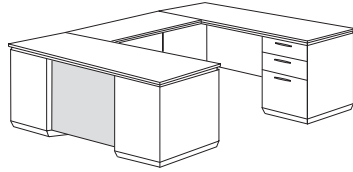

Item Description	Weight	Cubic	List	
Model Number	W"	D"	H"	Price
	Lbs.	Ft.	Features	
Right Executive U Desk*				
702_-57*	72	108	30	603 101.9 $ 3914.00
Consists of:				
-570 Left Single Ped Desk	72	36	30	296 55.1 $ 1998.00
-571 Right Single Ped Credenza	72	24	30	228 40.2 $ 1553.00
-59 U Bridge	48	24	30	79 6.6 $ 363.00
				• Locking box / box / file drawer per pedestal • Pencil tray in top box drawers • Removable divider in bottom box drawers • Grommets in corners of desk top • Grommets in credenza and bridge modesty panels
Right Executive U Desk (Flat Packed)				
702_-57FP	72	108	30	696 56.1 $ 3116.00
Consists of:				
-361 Desk Top, Modesty				119 7.5 $ 418.00
-363 Left B/B/F Pedestal				132 16.9 $ 723.00
-5702 Right Desk Support Ped				58 5.3 $ 426.00
-211 Credenza Top, Modesty				110 5.6 $ 373.00
-212 Right B/B/F Pedestal				99 12.1 $ 585.00
-2101 Left Credenza Support Pedestal				99 2.1 $ 228.00
-59 U Bridge				79 6.6 $ 363.00
Right Executive U Desk with White Glass Modesty*				
702_-57WG*	72	108	30	603 109.1 $ 4014.00
Consists of:				
-570WG Left Single Ped Desk	72	36	30	296 55.1 $ 2098.00
-571 Right Single Ped Credenza	72	24	30	228 40.2 $ 1553.00
-59 U Bridge	48	24	30	79 6.6 $ 363.00
Right Executive U Desk with White Glass Modesty (Flat Packed)				
702_-57WGFP	72	108	30	696 57.3 $ 3146.00
Consists of:				
-361WG Desk Top, Modesty				119 8.7 $ 448.00
-363 Left B/B/F Pedestal				132 16.9 $ 723.00
-5702 Right Desk Support Ped				58 5.3 $ 426.00
-211 Credenza Top, Modesty				110 5.6 $ 373.00
-212 Right B/B/F Pedestal				99 12.1 $ 585.00
-2101 Left Credenza Support Pedestal				99 2.1 $ 228.00
-59 U Bridge				79 6.6 $ 363.00
Right Executive U Desk with Laminate Modesty*				
702_-57L*	72	108	30	603 101.9 $ 3975.00
Consists of:				
-570L Left Single Ped Desk	72	36	30	296 55.1 $ 2059.00
-571 Right Single Ped Credenza	72	24	30	228 40.2 $ 1553.00
-59 U Bridge	48	24	30	79 6.6 $ 363.00
Right Executive U Desk with Laminate Modesty (Flat Packed)				
702_-57LFP	72	108	30	696 57.3 $ 3123.00
Consists of:				
-361L Desk Top, Modesty				119 8.7 $ 425.00
-363 Left B/B/F Pedestal				132 16.9 $ 723.00
-5702 Right Desk Support Ped				58 5.3 $ 426.00
-211 Credenza Top, Modesty				110 5.6 $ 373.00
-212 Right B/B/F Pedestal				99 12.1 $ 585.00
-2101 Left Credenza Support Pedestal				99 2.1 $ 228.00
-59 U Bridge				79 6.6 $ 363.00

* Items within this collection marked with an asterisk are GSA items.