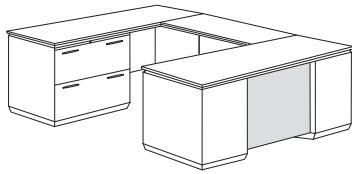

Item Description

Model Number

W" D" H"

Weight

Cubic

List

Price Features

Left Executive U Desk with Lateral File*

702_-538*

72 108 30

643

101.9

$ 4255.00

Consists of:

-580 Right Single Ped Desk 72 36 30
-548 Left Lateral File Credenza 72 24 30
-59 U Bridge 48 24 30

296
268
79

55.1
40.2
6.6

$ 1998.00
$ 1894.00
$ 363.00

- Locking box / box / file drawer desk pedestal
- Pencil tray in top box drawers
- Removable divider in bottom box drawers
- Two lateral file drawers in credenza
- Lateral file is central locking
- Grommets in corners of desk top
- Grommets in credenza and bridge modesty panels

Left Executive U Desk with Lateral File (Flat Packed)

702_-538FP

72 108 30

747

64.4

$ 3445.00

Consists of:

-361 Desk Top, Modesty
-362 Right B/B/F Pedestal
-5802 Left Desk Support Ped
-5401 Credenza Top, Modesty
-5472 Lateral File Pedestal
-2102 Right Credenza Support Pedestal
-59 U Bridge

119
132
58
128
132
99
79

7.5
16.9
5.3
5.6
20.4
2.1
6.6

$ 418.00
$ 723.00
$ 426.00
$ 373.00
$ 914.00
$ 228.00
$ 363.00

Left Executive U Desk with White Glass Modesty and Lateral File*

702_-538WG*

72 108 30

643

101.9

$ 4355.00

Consists of:

-580WG Right Single Ped Desk 72 36 30
-548 Left Lateral File Credenza 72 24 30
-59 U Bridge 48 24 30

296
268
79

55.1
40.2
6.6

$ 2098.00
$ 1894.00
$ 363.00

Left Executive U Desk with White Glass Modesty and Lateral File (Flat Packed)

702_-538WGFP

72 108 30

747

64.4

$ 3475.00

Consists of:

-361WG Desk Top, Modesty
-362 Right B/B/F Pedestal
-5802 Left Desk Support Ped
-5401 Credenza Top, Modesty
-5472 Lateral File Pedestal
-2102 Right Credenza Support Pedestal
-59 U Bridge

119
132
58
128
132
99
79

7.5
16.9
5.3
5.6
20.4
2.1
6.6

$ 448.00
$ 723.00
$ 426.00
$ 373.00
$ 914.00
$ 228.00
$ 363.00

Right Executive U Desk with Laminate Modesty and Lateral File*

702_-538L*

72 108 30

643

101.9

$ 4316.00

Consists of:

-580L Left Single Ped Desk 72 36 30
-548 Left Lateral File Credenza 72 24 30
-59 U Bridge 48 24 30

296
268
79

55.1
40.2
6.6

$ 2059.00
$ 1894.00
$ 363.00

Right Executive U Desk with Laminate Modesty and Lateral File (Flat Packed)

702_-538LFP

72 108 30

747

64.4

$ 3452.00

Consists of:

-361L Desk Top, Modesty
-362 Right B/B/F Pedestal
-5802 Left Desk Support Ped
-5401 Credenza Top, Modesty
-5472 Lateral File Pedestal
-2102 Right Credenza Support Pedestal
-59 U Bridge

119
132
58
128
132
99
79

7.5
16.9
5.3
5.6
20.4
2.1
6.6

$ 425.00
$ 723.00
$ 426.00
$ 373.00
$ 914.00
$ 228.00
$ 363.00

* Items within this collection marked with an asterisk are GSA items.