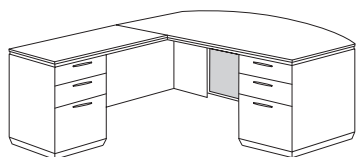

Left

* Items within this collection marked with an asterisk are GSA items.