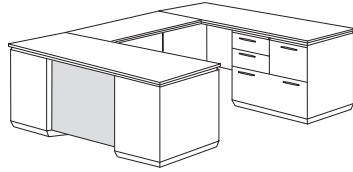

Item Description	Weight	Cubic	List				
Model Number	W"	D"	H"	Lbs.	Ft.	Price	Features
Right Executive U Desk with Personal File*							
702_-507*	72	108	30	663	101.9	$ 4255.00	
Consists of:							
-570 Left Single Ped Desk	72	36	30	296	55.1	$ 1998.00	• Locking box / box / file drawer desk pedestal
-527 Right Personal File Credenza	72	24	30	288	40.2	$ 1894.00	• Box / box / personal file / lateral file in credenza
-59 U Bridge	48	24	30	79	6.6	$ 363.00	• Pencil tray in top box drawers
							• Removable divider in bottom box drawers
							• Personal file is central locking
							• Grommets in corners of desk top
							• Grommets in credenza and bridge modesty panels
Right Executive U Desk with Personal File (Flat Packed)							
702_-507FP	72	108	30	778	64.4	$ 3445.00	
Consists of:							
-361 Desk Top, Modesty				119	7.5	$ 418.00	
-363 Left B/B/F Pedestal				132	16.9	$ 723.00	
-5702 Right Desk Support Ped				58	5.3	$ 426.00	
-5401 Credenza Top, Modesty				128	5.6	$ 373.00	
-5272 Personal File Pedestal				163	20.4	$ 914.00	
-2101 Left Credenza Support Pedestal				99	2.1	$ 228.00	
-59 U Bridge				79	6.6	$ 363.00	
Right Executive U Desk with White Glass Modesty and Personal File*							
702_-507WG*	72	108	30	663	101.9	$ 4355.00	
Consists of:							
-570WG Left Single Ped Desk	72	36	30	296	55.1	$ 2098.00	
-527 Right Personal File Credenza	72	24	30	288	40.2	$ 1894.00	
-59 U Bridge	48	24	30	79	6.6	$ 363.00	
Right U Desk with White Glass Modesty and Personal File (Flat Packed)							
702_-507WGFP	72	108	30	778	64.4	$ 3475.00	
Consists of:							
-361WG Desk Top, Modesty				119	7.5	$ 448.00	
-363 Left B/B/F Pedestal				132	16.9	$ 723.00	
-5702 Right Desk Support Ped				58	5.3	$ 426.00	
-5401 Credenza Top, Modesty				128	5.6	$ 373.00	
-5272 Personal File Pedestal				163	20.4	$ 914.00	
-2101 Left Credenza Support Pedestal				99	2.1	$ 228.00	
-59 U Bridge				79	6.6	$ 363.00	
Right Executive U Desk with Laminate Modesty and Personal File*							
702_-507L*	72	108	30	663	101.9	$ 4316.00	
Consists of:							
-570L Left Single Ped Desk	72	36	30	296	55.1	$ 2059.00	
-527 Right Personal File Credenza	72	24	30	288	40.2	$ 1894.00	
-59 U Bridge	48	24	30	79	6.6	$ 363.00	
Right Executive U Desk with Laminate Modesty and Personal File (Flat Packed)							
702_-507LFP	72	108	30	778	64.4	$ 3452.00	
Consists of:							
-361L Desk Top, Modesty				119	7.5	$ 425.00	
-363 Left B/B/F Pedestal				132	16.9	$ 723.00	
-5702 Right Desk Support Ped				58	5.3	$ 426.00	
-5401 Credenza Top, Modesty				128	5.6	$ 373.00	
-5272 Personal File Pedestal				163	20.4	$ 914.00	
-2101 Left Credenza Support Pedestal				99	2.1	$ 228.00	
-59 U Bridge				79	6.6	$ 363.00	

* Items within this collection marked with an asterisk are GSA items.