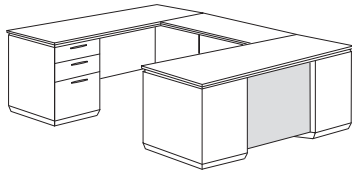

Item Description	Weight	Cubic	List	Features
Model Number	Lbs.	Ft.	Price	
Left Executive U Desk*				• Locking box / box / file drawer per pedestal • Pencil tray in top box drawers • Removable divider in bottom box drawers • Grommets in corners of desk top • Grommets in credenza and bridge modesty panels
702_-58*	603	101.9	$ 3914.00	
Consists of:				
-580 Right Single Ped Desk	296	55.1	$ 1998.00	
-581 Left Single Ped Credenza	228	40.2	$ 1553.00	
-59 U Bridge	79	6.6	$ 363.00	
Left Executive U Desk (Flat Packed)				
702_-58FP	696	56.1	$ 3116.00	
Consists of:				
-361 Desk Top, Modesty	119	8.7	$ 487.00	
-362 Right B/B/F Pedestal	132	16.9	$ 723.00	
-5802 Left Desk Support Ped	58	5.3	$ 426.00	
-211 Credenza Top, Modesty	110	5.6	$ 373.00	
-213 Left B/B/F Pedestal	99	12.1	$ 585.00	
-2102 Right Credenza Support Pedestal	99	2.1	$ 228.00	
-59 U Bridge	79	6.6	$ 363.00	
Left Executive U Desk with White Glass Modesty*				
702_-58WG*	603	101.9	$ 4014.00	
Consists of:				
-580WG Right Single Ped Desk	296	55.1	$ 2098.00	
-581 Left Single Ped Credenza	228	40.2	$ 1553.00	
-59 U Bridge	79	6.6	$ 363.00	
Left Executive U Desk with White Glass Modesty (Flat Packed)				
702_-58WGFP	696	57.3	$ 3146.00	
Consists of:				
-361WG Desk Top, Modesty	119	8.7	$ 448.00	
-362 Right B/B/F Pedestal	132	16.9	$ 723.00	
-5802 Left Desk Support Ped	58	5.3	$ 426.00	
-211 Credenza Top, Modesty	110	5.6	$ 373.00	
-213 Left B/B/F Pedestal	99	12.1	$ 585.00	
-2102 Right Credenza Support Pedestal	99	2.1	$ 228.00	
-59 U Bridge	79	6.6	$ 363.00	
Right Executive U Desk with Laminate Modesty*				
702_-58L*	603	101.9	$ 3975.00	
Consists of:				
-580L Left Single Ped Desk	296	55.1	$ 2059.00	
-581 Right Single Ped Credenza	228	40.2	$ 1553.00	
-59 U Bridge	79	6.6	$ 363.00	
Right Executive Bow Front U Desk with Laminate Modesty (Flat Packed)				
702_-58LFP	696	57.3	$ 3123.00	
Consists of:				
-361L Desk Top, Modesty	119	8.7	$ 425.00	
-362 Right B/B/F Pedestal	132	16.9	$ 723.00	
-5802 Left Desk Support Ped	58	5.3	$ 426.00	
-211 Credenza Top, Modesty	110	5.6	$ 373.00	
-213 Left B/B/F Pedestal	99	12.1	$ 585.00	
-2102 Right Credenza Support Pedestal	99	2.1	$ 228.00	
-59 U Bridge	79	6.6	$ 363.00	

* Items within this collection marked with an asterisk are GSA items.