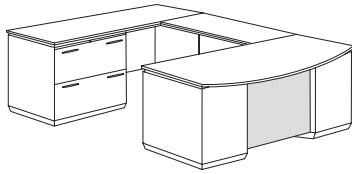

Item Description

Model Number   **W" D" H"**   **Weight Lbs.**   **Cubic Ft.**   **List Price**   **Features**

Left Bow Front U Desk with Lateral File*

702_-538B*	72	114	30	652	112.1	$ 4321.00
Consists of:						
-580B Right Single Ped Desk	72	42	30	325	65.3	$ 2064.00
-548 Left Lateral File Credenza	72	24	30	268	40.2	$ 1894.00
-59 U Bridge	48	24	30	79	6.6	$ 363.00

- Locking box / box / file drawer desk pedestal
- Pencil tray in top box drawers
- Removable divider in bottom box drawers
- Two lateral file drawers in credenza
- Lateral file is central locking
- Grommets in corners of desk top
- Grommets in credenza and bridge modesty panels

Left Bow Front U Desk with Lateral File (Flat Packed)

702_-538BFP	72	114	30	756	65.6	$ 3514.00
Consists of:						
-371 Bow Desk Top, Modesty				128	8.7	$ 487.00
-362 Right B/B/F Pedestal				132	16.9	$ 723.00
-5802 Left Desk Support Ped				58	5.3	$ 426.00
-5401 Credenza Top, Modesty				128	5.6	$ 373.00
-5472 Lateral File Pedestal				132	20.4	$ 914.00
-2102 Right Credenza Support Pedestal				99	2.1	$ 228.00
-59 U Bridge				79	6.6	$ 363.00

Left Bow Front U Desk with White Glass Modesty and Lateral File*

702_-538BWG*	72	114	30	652	112.1	$ 4424.00
Consists of:						
-580BWG Right Single Ped Desk	72	42	30	325	65.3	$ 2167.00
-548 Left Lateral File Credenza	72	24	30	268	40.2	$ 1894.00
-59 U Bridge	48	24	30	79	6.6	$ 363.00

Left Bow U Desk with White Glass Modesty and Lateral File (Flat Packed)

702_-538BWGFP	72	114	30	756	66.8	$ 3548.00
Consists of:						
-371WG Bow Desk Top, Modesty				128	9.9	$ 521.00
-362 Right B/B/F Pedestal				132	16.9	$ 723.00
-5802 Left Desk Support Ped				58	5.3	$ 426.00
-5401 Credenza Top, Modesty				128	5.6	$ 373.00
-5472 Lateral File Pedestal				132	20.4	$ 914.00
-2102 Right Credenza Support Pedestal				99	2.1	$ 228.00
-59 U Bridge				79	6.6	$ 363.00

Right Bow Front U Desk with Laminate Modesty and Lateral File*

702_-538BL*	72	114	30	652	112.1	$ 4384.00
Consists of:						
-580BL Left Single Ped Desk	72	42	30	325	65.3	$ 2127.00
-548 Left Lateral File Credenza	72	24	30	268	40.2	$ 1894.00
-59 U Bridge	48	24	30	79	6.6	$ 363.00

Right Bow Front U Desk with Laminate Modesty and Lateral File (Flat Packed)

702_-538BLFP	72	114	30	756	66.8	$ 3537.00
Consists of:						
-371L Bow Desk Top, Modesty				128	9.9	$ 510.00
-362 Right B/B/F Pedestal				132	16.9	$ 723.00
-5802 Left Desk Support Ped				58	5.3	$ 426.00
-5401 Credenza Top, Modesty				128	5.6	$ 373.00
-5472 Lateral File Pedestal				132	20.4	$ 914.00
-2102 Right Credenza Support Pedestal				99	2.1	$ 228.00
-59 U Bridge				79	6.6	$ 363.00

* Items within this collection marked with an asterisk are GSA items.