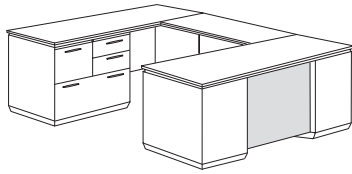

Item Description

Model Number

W" D" H"

Weight

Cubic

List

Price Features

Left Executive U Desk with Personal File*

702_-508*

Consists of:

- Locking box / box / file drawer desk pedestal
- Box / box / personal file / lateral file in credenza
- Pencil tray in top box drawers
- Removable divider in bottom box drawers
- Personal file is central locking
- Grommets in corners of desk top
- Grommets in credenza and bridge modesty panels

Left Executive U Desk with Personal File (Flat Packed)

702_-508FP

Consists of:

-361 Desk Top, Modesty				119	7.5	$	418.00
-362 Right B/B/F Pedestal				132	16.9	$	723.00
-5802 Left Desk Support Ped				58	5.3	$	426.00
-5401 Credenza Top, Modesty				128	5.6	$	373.00
-5272 Personal File Pedestal				163	20.4	$	914.00
-2102 Right Credenza Support Pedestal				99	2.1	$	228.00
-59 U Bridge				79	6.6	$	363.00

Left Executive U Desk with White Glass Modesty and Personal File*

702_-508WG*

Consists of:

Left U Desk with White Glass Modesty and Personal File (Flat Packed)

702_-508WGFP

Consists of:

-361WG Desk Top, Modesty				119	7.5	$	448.00
-362 Right B/B/F Pedestal				132	16.9	$	723.00
-5802 Left Desk Support Ped				58	5.3	$	426.00
-5401 Credenza Top, Modesty				128	5.6	$	373.00
-5272 Personal File Pedestal				163	20.4	$	914.00
-2102 Right Credenza Support Pedestal				99	2.1	$	228.00
-59 U Bridge				79	6.6	$	363.00

Right Executive U Desk with Laminate Modesty and Personal File*

702_-508L*

Consists of:

Right Executive U Desk with Laminate Modesty and Personal File (Flat Packed)

702_-508LFP

Consists of:

-361L Desk Top, Modesty				119	7.5	$	425.00
-362 Right B/B/F Pedestal				132	16.9	$	723.00
-5802 Left Desk Support Ped				58	5.3	$	426.00
-5401 Credenza Top, Modesty				128	5.6	$	373.00
-5272 Personal File Pedestal				163	20.4	$	914.00
-2102 Right Credenza Support Pedestal				99	2.1	$	228.00
-59 U Bridge				79	6.6	$	363.00

* Items within this collection marked with an asterisk are GSA items.