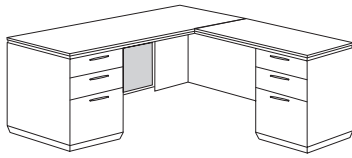

Right

Item Description	W"	D"	H"	Weight	Cubic	List	Features
Model Number				Lbs.	Ft.	Price	

Right Executive L Desk* 702_-47*	72	84	30	478	81.5	$ 3257.00	• Locking box / box / file drawer per pedestal • Pencil tray in top box drawers • Removable divider in bottom box drawers • Grommet in corners of top
Consists of:							
-570 Left Single Ped Desk	72	36	30	296	55.1	$ 1998.00	
-579 Right Single Ped Return	48	24	30	182	26.4	$ 1259.00	

Right Executive L Desk (Flat Packed) 702_-47FP	72	84	30	487	46.1	$ 2480.00	
Consists of:							
-361 Desk Top, Modesty				119	7.5	$ 418.00	
-363 Left B/B/F Pedestal				132	16.9	$ 723.00	
-5702 Right Desk Support Ped				58	5.3	$ 426.00	
-5791 Right Return Top, Modesty				79	4.3	$ 328.00	
-212 Right B/B/F Pedestal				99	12.1	$ 585.00	

Right Executive L Desk with White Glass Modesty* 702_-47WG*	72	84	30	478	81.5	$ 3357.00	
Consists of:							
-570WG Left Single Ped Desk	72	36	30	296	55.1	$ 2098.00	
-579 Right Single Ped Return	48	24	30	182	26.4	$ 1259.00	

Right Executive L Desk with White Glass Modesty (Flat Packed) 702_-47WGFP	72	84	30	496	48.5	$ 2510.00	
Consists of:							
-361WG Desk Top, Modesty				128	9.9	$ 448.00	
-363 Left B/B/F Pedestal				132	16.9	$ 723.00	
-5702 Right Desk Support Ped				58	5.3	$ 426.00	
-5791 Right Return Top, Modesty				79	4.3	$ 328.00	
-212 Right B/B/F Pedestal				99	12.1	$ 585.00	

Right Executive L Desk with Laminate Modesty* 702_-47L*	72	84	30	478	81.5	$ 3318.00	
Consists of:							
-570L Left Single Ped Desk	72	36	30	296	55.1	$ 2059.00	
-579 Right Single Ped Return	48	24	30	182	26.4	$ 1259.00	

Right Executive L Desk with Laminate Modesty (Flat Packed) 702_-47LFP	72	84	30	496	48.5	$ 2487.00	
Consists of:							
-361L Desk Top, Modesty				128	9.9	$ 425.00	
-363 Left B/B/F Pedestal				132	16.9	$ 723.00	
-5702 Right Desk Support Ped				58	5.3	$ 426.00	
-5791 Right Return Top, Modesty				79	4.3	$ 328.00	
-212 Right B/B/F Pedestal				99	12.1	$ 585.00