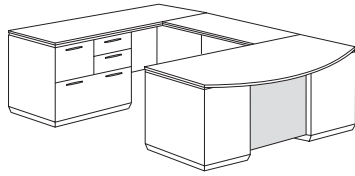

Item Description	Weight	Cubic	List	Features
Model Number	W" D" H"	Lbs. Ft.	Price	
Left Bow Front U Desk with Personal File*				
702_-508B*	72 114 30	692 112.1	$ 4321.00	• Locking box / box / file drawer desk pedestal • Box / box / personal file / lateral file in credenza • Pencil tray in top box drawers • Removable divider in bottom box drawers • Personal file is central locking • Grommets in corners of desk top • Grommets in credenza and bridge modesty panels
Consists of:				
-580B Right Single Ped Desk	72 42 30	325 65.3	$ 2064.00	
-528 Left Personal File Credenza	72 24 30	288 40.2	$ 1894.00	
-59 U Bridge	48 24 30	79 6.6	$ 363.00	
Left Bow Front U Desk with Personal File (Flat Packed)				
702_-508BFP	72 114 30	787 65.6	$ 3514.00	
Consists of:				
-371 Bow Desk Top, Modesty		128 8.7	$ 487.00	
-362 Right B/B/F Pedestal		132 16.9	$ 723.00	
-5802 Left Desk Support Ped		58 5.3	$ 426.00	
-5401 Credenza Top, Modesty		128 5.6	$ 373.00	
-5272 Personal File Pedestal		163 20.4	$ 914.00	
-2102 Right Credenza Support Pedestal		99 2.1	$ 228.00	
-59 U Bridge		79 6.6	$ 363.00	
Left Bow Front U Desk with White Glass Modesty and Personal File*				
702_-508BWG*	72 114 30	692 112.1	$ 4424.00	
Consists of:				
-580BWG Right Single Ped Desk	72 42 30	325 65.3	$ 2167.00	
-528 Left Personal File Credenza	72 24 30	288 40.2	$ 1894.00	
-59 U Bridge	48 24 30	79 6.6	$ 363.00	
Left Bow U Desk with White Glass Modesty and Personal File (Flat Packed)				
702_-508BWGFP	72 114 30	787 66.8	$ 3548.00	
Consists of:				
-371WG Bow Desk Top, Modesty		128 9.9	$ 521.00	
-362 Right B/B/F Pedestal		132 16.9	$ 723.00	
-5802 Left Desk Support Ped		58 5.3	$ 426.00	
-5401 Credenza Top, Modesty		128 5.6	$ 373.00	
-5272 Personal File Pedestal		163 20.4	$ 914.00	
-2102 Right Credenza Support Pedestal		99 2.1	$ 228.00	
-59 U Bridge		79 6.6	$ 363.00	
Right Bow Front U Desk with Laminate Modesty and Personal File*				
702_-508BL*	72 114 30	692 112.1	$ 4384.00	
Consists of:				
-580BL Left Single Ped Desk	72 42 30	325 65.3	$ 2127.00	
-528 Left Personal File Credenza	72 24 30	288 40.2	$ 1894.00	
-59 U Bridge	48 24 30	79 6.6	$ 363.00	
Right Bow U Desk with Laminate Modesty and Personal File (Flat Packed)				
702_-508BLFP	72 114 30	787 66.8	$ 3537.00	
Consists of:				
-371L Bow Desk Top, Modesty		128 9.9	$ 510.00	
-362 Right B/B/F Pedestal		132 16.9	$ 723.00	
-5802 Left Desk Support Ped		58 5.3	$ 426.00	
-5401 Credenza Top, Modesty		128 5.6	$ 373.00	
-5272 Personal File Pedestal		163 20.4	$ 914.00	
-2102 Right Credenza Support Pedestal		99 2.1	$ 228.00	
-59 U Bridge		79 6.6	$ 363.00	

* Items within this collection marked with an asterisk are GSA items.