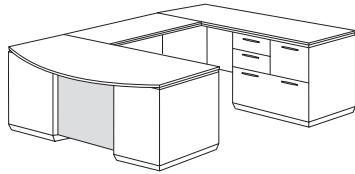

DMI COLLECTION

Item Description	Weight	Cubic	List	
Model Number	W" D" H"	Lbs.	Ft.	Price Features
Right Bow Front U Desk with Personal File*				
702_-507B*	72 114 30	692	112.1	\$ 4321.00
Consists of:				
-570B Left Single Ped Desk	72 42 30	325	65.3	\$ 2064.00
-527 Right Personal File Credenza	72 24 30	288	40.2	\$ 1894.00
-59 U Bridge	48 24 30	79	6.6	\$ 363.00
Right Bow Front U Desk with Personal File (Flat Packed)				
702_-507BFP	72 114 30	787	65.6	\$ 3514.00
Consists of:				
-371 Bow Desk Top, Modesty		128	8.7	\$ 487.00
-363 Left B/B/F Pedestal		132	16.9	\$ 723.00
-5702 Right Desk Support Ped		58	5.3	\$ 426.00
-5401 Credenza Top, Modesty		128	5.6	\$ 373.00
-5272 Personal File Pedestal		163	20.4	\$ 914.00
-2101 Left Credenza Support Pedestal		99	2.1	\$ 228.00
-59 U Bridge		79	6.6	\$ 363.00
Right Bow Front U Desk with White Glass Modesty and Personal File*				
702_-507BWG*	72 114 30	692	112.1	\$ 4424.00
Consists of:				
-570BWG Left Single Ped Desk	72 42 30	325	65.3	\$ 2167.00
-527 Right Personal File Credenza	72 24 30	288	40.2	\$ 1894.00
-59 U Bridge	48 24 30	79	6.6	\$ 363.00
Right Bow U Desk with White Glass Modesty and Personal File (Flat Packed)				
702_-507BWGFP	72 114 30	787	66.8	\$ 3548.00
Consists of:				
-371WG Bow Desk Top, Modesty		128	9.9	\$ 521.00
-363 Left B/B/F Pedestal		132	16.9	\$ 723.00
-5702 Right Desk Support Ped		58	5.3	\$ 426.00
-5401 Credenza Top, Modesty		128	5.6	\$ 373.00
-5272 Personal File Pedestal		163	20.4	\$ 914.00
-2101 Left Credenza Support Pedestal		99	2.1	\$ 228.00
-59 U Bridge		79	6.6	\$ 363.00
Right Bow Front U Desk with Laminate Modesty and Personal File*				
702_-507BL*	72 114 30	692	112.1	\$ 4384.00
Consists of:				
-570BL Left Single Ped Desk	72 42 30	325	65.3	\$ 2127.00
-527 Right Personal File Credenza	72 24 30	288	40.2	\$ 1894.00
-59 U Bridge	48 24 30	79	6.6	\$ 363.00
Right Bow U Desk with Laminate Modesty and Personal File (Flat Packed)				
702_-507BLFP	72 114 30	787	66.8	\$ 3537.00
Consists of:				
-371L Bow Desk Top, Modesty		128	9.9	\$ 510.00
-363 Left B/B/F Pedestal		132	16.9	\$ 723.00
-5702 Right Desk Support Ped		58	5.3	\$ 426.00
-5401 Credenza Top, Modesty		128	5.6	\$ 373.00
-5272 Personal File Pedestal		163	20.4	\$ 914.00
-2101 Left Credenza Support Pedestal		99	2.1	\$ 228.00
-59 U Bridge		79	6.6	\$ 363.00