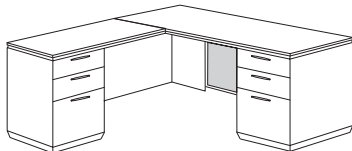

Left

Left Executive L Desk* 702_-48*	72	84	30	478	81.5	$ 3257.00	
Consists of:							
-580 Right Single Ped Desk	72	36	30	296	55.1	$ 1998.00	
-589 Left Single Ped Return	48	24	30	182	26.4	$ 1259.00	

Left Executive L Desk (Flat Packed) 702_-48FP	72	84	30	487	46.1	$ 2480.00	
Consists of:							
-361 Desk Top, Modesty				119	7.5	$ 418.00	
-362 Right B/B/F Pedestal				132	16.9	$ 723.00	
-5802 Left Desk Support Ped				58	5.3	$ 426.00	
-5891 Left Return Top, Modesty				79	4.3	$ 328.00	
-213 Left B/B/F Pedestal				99	12.1	$ 585.00	

Left Executive L Desk with White Glass Modesty* 702_-48WG*	72	84	30	478	81.5	$ 3357.00	
Consists of:							
-580WG Right Single Ped Desk	72	36	30	296	55.1	$ 2098.00	
-589 Left Single Ped Return	48	24	30	182	26.4	$ 1259.00	

Left Executive L Desk with White Glass Modesty (Flat Packed) 702_-48WGFP	72	84	30	496	48.5	$ 2510.00	
Consists of:							
-361WG Desk Top, Modesty				128	9.9	$ 448.00	
-362 Right B/B/F Pedestal				132	16.9	$ 723.00	
-5802 Left Desk Support Ped				58	5.3	$ 426.00	
-5891 Left Return Top, Modesty				79	4.3	$ 328.00	
-213 Left B/B/F Pedestal				99	12.1	$ 585.00	

Left Executive L Desk with Laminate Modesty* 702_-48L*	72	84	30	478	81.5	$ 3318.00	
Consists of:							
-580L Right Single Ped Desk	72	36	30	296	55.1	$ 2059.00	
-589 Left Single Ped Return	48	24	30	182	26.4	$ 1259.00	

Left Executive L Desk with Laminate Modesty (Flat Packed) 702_-48LFP	72	84	30	496	48.5	$ 2487.00	
Consists of:							
-361L Desk Top, Modesty				128	9.9	$ 425.00	
-362 Right B/B/F Pedestal				132	16.9	$ 723.00	
-5802 Left Desk Support Ped				58	5.3	$ 426.00	
-5891 Left Return Top, Modesty				79	4.3	$ 328.00	
-213 Left B/B/F Pedestal				99	12.1	$ 585.00	

* Items within this collection marked with an asterisk are GSA items.