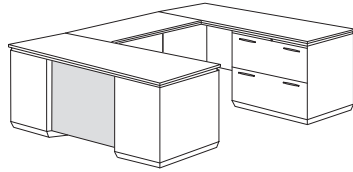

Item Description	Weight	Cubic	List	
Model Number	W" D" H"	Lbs.	Ft.	Price Features
Right Executive U Desk with Lateral File*				
702_-537*	72 108 30	643	101.9	$ 4255.00
Consists of:				
-570 Left Single Ped Desk	72 36 30	296	55.1	$ 1998.00
-547 Right Lateral File Credenza	72 24 30	268	40.2	$ 1894.00
-59 U Bridge	48 24 30	79	6.6	$ 363.00
Right Executive U Desk with Lateral File (Flat Packed)				
702_-537FP	72 108 30	747	64.4	$ 3445.00
Consists of:				
-361 Desk Top, Modesty		119	7.5	$ 418.00
-363 Left B/B/F Pedestal		132	16.9	$ 723.00
-5702 Right Desk Support Ped		58	5.3	$ 426.00
-5401 Credenza Top, Modesty		128	5.6	$ 373.00
-5472 Lateral File Pedestal		132	20.4	$ 914.00
-2101 Left Credenza Support Pedestal		99	2.1	$ 228.00
-59 U Bridge		79	6.6	$ 363.00
Right Executive U Desk with White Glass Modesty and Lateral File*				
702_-537WG*	72 108 30	643	109.1	$ 4355.00
Consists of:				
-570WG Left Single Ped Desk	72 36 30	296	55.1	$ 2098.00
-547 Right Lateral File Credenza	72 24 30	268	40.2	$ 1894.00
-59 U Bridge	48 24 30	79	6.6	$ 363.00
Right Executive U Desk with White Glass Modesty & Lateral File (Flat Packed)				
702_-537BWGFP	72 108 30	747	64.4	$ 3475.00
Consists of:				
-361WG Desk Top, Modesty		119	7.5	$ 448.00
-363 Left B/B/F Pedestal		132	16.9	$ 723.00
-5702 Right Desk Support Ped		58	5.3	$ 426.00
-5401 Credenza Top, Modesty		128	5.6	$ 373.00
-5472 Lateral File Pedestal		132	20.4	$ 914.00
-2101 Left Credenza Support Pedestal		99	2.1	$ 228.00
-59 U Bridge		79	6.6	$ 363.00
Right Executive U Desk with Laminate Modesty and Lateral File*				
702_-537L*	72 108 30	643	109.1	$ 4316.00
Consists of:				
-570L Left Single Ped Desk	72 36 30	296	55.1	$ 2059.00
-547 Right Lateral File Credenza	72 24 30	268	40.2	$ 1894.00
-59 U Bridge	48 24 30	79	6.6	$ 363.00
Right Executive U Desk with Laminate Modesty and Lateral File (Flat Packed)				
702_-537LFP	72 108 30	747	64.4	$ 3452.00
Consists of:				
-361L Desk Top, Modesty		119	7.5	$ 425.00
-363 Left B/B/F Pedestal		132	16.9	$ 723.00
-5702 Right Desk Support Ped		58	5.3	$ 426.00
-5401 Credenza Top, Modesty		128	5.6	$ 373.00
-5472 Lateral File Pedestal		132	20.4	$ 914.00
-2101 Left Credenza Support Pedestal		99	2.1	$ 228.00
-59 U Bridge		79	6.6	$ 363.00

- Locking box / box / file drawer desk pedestal
- Pencil tray in top box drawers
- Removable divider in bottom box drawers
- Two lateral file drawers in credenza
- Lateral file is central locking
- Grommets in corners of desk top
- Grommets in credenza and bridge modesty panels

* Items within this collection marked with an asterisk are GSA items.