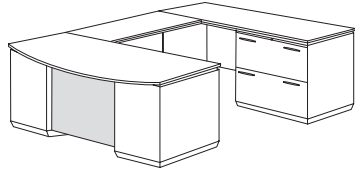

Item Description	Weight	Cubic	List	
Model Number	W" D" H"	Lbs.	Ft.	Price Features
Right Bow Front U Desk with Lateral File*				
702_-537B*	72 114 30	652	112.1	$ 4321.00
Consists of:				
-570B Left Single Ped Desk	72 42 30	325	65.3	$ 2064.00
-547 Right Lateral File Credenza	72 24 30	268	40.2	$ 1894.00
-59 U Bridge	48 24 30	79	6.6	$ 363.00
Right Bow Front U Desk with Lateral File (Flat Packed)				
702_-537BFP	72 114 30	756	65.6	$ 3514.00
Consists of:				
-371 Bow Desk Top, Modesty		128	8.7	$ 487.00
-363 Left B/B/F Pedestal		132	16.9	$ 723.00
-5702 Right Desk Support Ped		58	5.3	$ 426.00
-5401 Credenza Top, Modesty		128	5.6	$ 373.00
-5472 Lateral File Pedestal		132	20.4	$ 914.00
-2101 Left Credenza Support Pedestal		99	2.1	$ 228.00
-59 U Bridge		79	6.6	$ 363.00
Right Bow Front U Desk with White Glass Modesty and Lateral File*				
702_-537BWG*	72 114 30	652	112.1	$ 4424.00
Consists of:				
-570BWG Left Single Ped Desk	72 42 30	325	65.3	$ 2167.00
-547 Right Single Ped Credenza	72 24 30	268	40.2	$ 1894.00
-59 U Bridge	48 24 30	79	6.6	$ 363.00
Right Bow U Desk with White Glass Modesty and Lateral File (Flat Packed)				
702_-537BWGFP	72 114 30	756	66.8	$ 3548.00
Consists of:				
-371WG Bow Desk Top, Modesty		128	9.9	$ 521.00
-363 Left B/B/F Pedestal		132	16.9	$ 723.00
-5702 Right Desk Support Ped		58	5.3	$ 426.00
-5401 Credenza Top, Modesty		128	5.6	$ 373.00
-5472 Lateral File Pedestal		132	20.4	$ 914.00
-2101 Left Credenza Support Pedestal		99	2.1	$ 228.00
-59 U Bridge		79	6.6	$ 363.00
Right Bow Front U Desk with Laminate Modesty and Lateral File*				
702_-537BL*	72 114 30	652	112.1	$ 4384.00
Consists of:				
-570BL Left Single Ped Desk	72 42 30	325	65.3	$ 2127.00
-547 Right Lateral File Credenza	72 24 30	268	40.2	$ 1894.00
-59 U Bridge	48 24 30	79	6.6	$ 363.00
Right Bow Front U Desk with Laminate Modesty and Lateral File (Flat Packed)				
702_-537BLFP	72 114 30	756	66.8	$ 3537.00
Consists of:				
-371L Bow Desk Top, Modesty		128	9.9	$ 510.00
-363 Left B/B/F Pedestal		132	16.9	$ 723.00
-5702 Right Desk Support Ped		58	5.3	$ 426.00
-5401 Credenza Top, Modesty		128	5.6	$ 373.00
-5472 Lateral File Pedestal		132	20.4	$ 914.00
-2101 Left Credenza Support Pedestal		99	2.1	$ 228.00
-59 U Bridge		79	6.6	$ 363.00

- Locking box / box / file drawer desk pedestal
- Pencil tray in top box drawers
- Removable divider in bottom box drawers
- Two lateral file drawers in credenza
- Lateral file is central locking
- Grommets in corners of desk top
- Grommets in credenza and bridge modesty panels

* Items within this collection marked with an asterisk are GSA items.