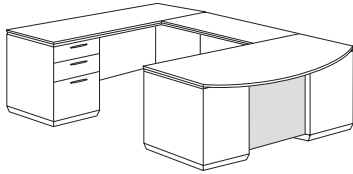

Item Description	Weight	Cubic	List	Features
Model Number	W" D" H"	Lbs. Ft.	Price	
Left Executive Bow Front U Desk*				
702_-58B*	72 114 30	632 112.1	$ 3980.00	
Consists of:				
-580B Right Single Ped Desk	72 42 30	325 65.3	$ 2064.00	• Locking box / box / file drawer per pedestal
-581 Left Single Ped Credenza	72 24 30	228 40.2	$ 1553.00	• Pencil tray in top box drawers
-59 U Bridge	48 24 30	79 6.6	$ 363.00	• Removable divider in bottom box drawers
				• Grommets in corners of desk top
				• Grommets in credenza and bridge modesty panels
Left Executive Bow Front U Desk (Flat Packed)				
702_-58BFP	72 114 30	705 57.3	$ 3185.00	
Consists of:				
-371 Bow Desk Top, Modesty		128 8.7	$ 487.00	
-362 Right B/B/F Pedestal		132 16.9	$ 723.00	
-5802 Left Desk Support Ped		58 5.3	$ 426.00	
-211 Credenza Top, Modesty		110 5.6	$ 373.00	
-213 Left B/B/F Pedestal		99 12.1	$ 585.00	
-2102 Right Credenza Support Pedestal		99 2.1	$ 228.00	
-59 U Bridge		79 6.6	$ 363.00	
Left Executive Bow Front U Desk with White Glass Modesty*				
702_-58BWG*	72 114 30	632 112.1	$ 4083.00	
Consists of:				
-580BWG Right Single Ped Desk	72 42 30	325 65.3	$ 2167.00	
-581 Left Single Ped Credenza	72 24 30	228 40.2	$ 1553.00	
-59 U Bridge	48 24 30	79 6.6	$ 363.00	
Left Executive Bow Front U Desk with White Glass Modesty (Flat Packed)				
702_-58BWGFP	72 114 30	705 58.5	$ 3219.00	
Consists of:				
-371WG Bow Desk Top, Modesty		128 9.9	$ 521.00	
-362 Right B/B/F Pedestal		132 16.9	$ 723.00	
-5802 Left Desk Support Ped		58 5.3	$ 426.00	
-211 Credenza Top, Modesty		110 5.6	$ 373.00	
-213 Left B/B/F Pedestal		99 12.1	$ 585.00	
-2102 Right Credenza Support Pedestal		99 2.1	$ 228.00	
-59 U Bridge		79 6.6	$ 363.00	
Right Executive Bow Front U Desk with Laminate Modesty*				
702_-58BL*	72 114 30	632 112.1	$ 4043.00	
Consists of:				
-580BL Left Single Ped Desk	72 42 30	325 65.3	$ 2127.00	
-581 Right Single Ped Credenza	72 24 30	228 40.2	$ 1553.00	
-59 U Bridge	48 24 30	79 6.6	$ 363.00	
Right Executive Bow Front U Desk with Laminate Modesty (Flat Packed)				
702_-58BLFP	72 114 30	705 58.5	$ 3208.00	
Consists of:				
-371L Bow Desk Top, Modesty		128 9.9	$ 510.00	
-362 Right B/B/F Pedestal		132 16.9	$ 723.00	
-5802 Left Desk Support Ped		58 5.3	$ 426.00	
-211 Credenza Top, Modesty		110 5.6	$ 373.00	
-213 Left B/B/F Pedestal		99 12.1	$ 585.00	
-2102 Right Credenza Support Pedestal		99 2.1	$ 228.00	
-59 U Bridge		79 6.6	$ 363.00	

* Items within this collection marked with an asterisk are GSA items.