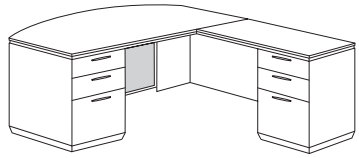

Item Description	Weight	Cubic	List	Features	
Model Number	W" D" H"	Lbs. Ft.	Price		
Right Executive Bow Front L Desk*	72 90 30	507	91.7	$ 3323.00	• Locking box / box / file drawer per pedestal • Pencil tray in top box drawers • Removable divider in bottom box drawers • Grommet in corners of top
702_-47B*					
Consists of:					
-570B Left Single Ped Desk	72 42 30	325	65.3	$ 2064.00	
-579 Right Single Ped Return	48 24 30	182	26.4	$ 1259.00	
Right Executive Bow Front L Desk (Flat Packed)	72 90 30	496	47.3	$ 2549.00	
702_-47BFP					
Consists of:					
-371 Bow Desk Top, Modesty		128	8.7	$ 487.00	
-363 Left B/B/F Pedestal		132	16.9	$ 723.00	
-5702 Right Desk Support Ped		58	5.3	$ 426.00	
-5791 Right Return Top, Modesty		79	4.3	$ 328.00	
-212 Right B/B/F Pedestal		99	12.1	$ 585.00	
Right Executive Bow Front L Desk with White Glass Modesty*	72 90 30	507	91.7	$ 3426.00	
702_-47BWG*					
Consists of:					
-570BWG Left Single Ped Desk	72 42 30	325	65.3	$ 2167.00	
-579 Right Single Ped Return	48 24 30	182	26.4	$ 1259.00	
Right Executive Bow Front L Desk with White Glass Modesty (Flat Packed)	72 90 30	496	48.5	$ 2583.00	
702_-47BWGFP					
Consists of:					
-371WG Bow Desk Top, Modesty		128	9.9	$ 521.00	
-363 Left B/B/F Pedestal		132	16.9	$ 723.00	
-5702 Right Desk Support Ped		58	5.3	$ 426.00	
-5791 Right Return Top, Modesty		79	4.3	$ 328.00	
-212 Right B/B/F Pedestal		99	12.1	$ 585.00	
Right Executive Bow Front L Desk with Laminate Modesty*	72 90 30	507	91.7	$ 3386.00	
702_-47BL*					
Consists of:					
-570BL Left Single Ped Desk	72 42 30	325	65.3	$ 2127.00	
-579 Right Single Ped Return	48 24 30	182	26.4	$ 1259.00	
Right Executive Bow Front L Desk with Laminate Modesty (Flat Packed)	72 90 30	496	48.5	$ 2572.00	
702_-47BLFP					
Consists of:					
-371L Bow Desk Top, Modesty		128	9.9	$ 510.00	
-363 Left B/B/F Pedestal		132	16.9	$ 723.00	
-5702 Right Desk Support Ped		58	5.3	$ 426.00	
-5791 Right Return Top, Modesty		79	4.3	$ 328.00	
-212 Right B/B/F Pedestal		99	12.1	$ 585.00	
Left Executive Bow Front L Desk*	72 90 30	507	91.7	$ 3323.00	
702_-48B*					
Consists of:					
-580B Right Single Ped Desk	72 42 30	325	65.3	$ 2064.00	
-589 Left Single Ped Return	48 24 30	182	26.4	$ 1259.00	
Left Executive Bow Front L Desk (Flat Packed)	72 90 30	496	47.3	$ 2549.00	
702_-48BFP					
Consists of:					
-371 Bow Desk Top, Modesty		128	8.7	$ 487.00	
-362 Right B/B/F Pedestal		132	16.9	$ 723.00	
-5802 Left Desk Support Ped		58	5.3	$ 426.00	
-5891 Left Return Top, Modesty		79	4.3	$ 328.00	
-213 Left B/B/F Pedestal		99	12.1	$ 585.00	
Left Executive Bow Front L Desk with White Glass Modesty*	72 90 30	507	91.7	$ 3426.00	
702_-48BWG*					
Consists of:					
-580BWG Right Single Ped Desk	72 42 30	325	65.3	$ 2167.00	
-589 Left Single Ped Return	48 24 30	182	26.4	$ 1259.00	
Left Executive Bow Front L Desk with White Glass Modesty (Flat Packed)	72 90 30	496	48.5	$ 2583.00	
702_-48BWGFP					
Consists of:					
-371WG Bow Desk Top, Modesty		128	9.9	$ 521.00	
-362 Right B/B/F Pedestal		132	16.9	$ 723.00	
-5802 Left Desk Support Ped		58	5.3	$ 426.00	
-5891 Left Return Top, Modesty		79	4.3	$ 328.00	
-213 Left B/B/F Pedestal		99	12.1	$ 585.00	
Left Executive Bow Front L Desk with Laminate Modesty*	72 90 30	507	91.7	$ 3386.00	
702_-48BL*					
Consists of:					
-580BL Right Single Ped Desk	72 42 30	325	65.3	$ 2127.00	
-589 Left Single Ped Return	48 24 30	182	26.4	$ 1259.00	
Left Executive Bow Front L Desk with Laminate Modesty (Flat Packed)	72 90 30	496	48.5	$ 272.00	
702_-48BLFP					
Consists of:					
-371L Bow Desk Top, Modesty		128	9.9	$ 510.00	
-362 Right B/B/F Pedestal		132	16.9	$ 723.00	
-5802 Left Desk Support Ped		58	5.3	$ 426.00	
-5891 Left Return Top, Modesty		79	4.3	$ 328.00	
-213 Left B/B/F Pedestal		99	12.1	$ 585.00	

Right