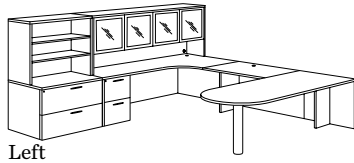

Left Deluxe Executive Peninsula U Workstation with Frosted Glass Overhead							
700_-708G	106.5	106.5	65	762	52.7	$ 3111.00	
Consists of:							
-620 Executive Bullet Desk Shell	71	35.5	29	108	5.8	$ 372.00	
-630 Bullet Support Ped	2.5	2.5	29	9	1.1	$ 90.00	
-623 Bridge	35	23.75	29	56	2.4	$ 180.00	
-622 Right Corner Credenza Shell	71	35.5	29	149	6.8	$ 496.00	
-832 F/F Pedestal	15.5	22	28	74	8.6	$ 354.00	
-428FG Frosted Door Overhead	71	15	36	142	7.1	$ 601.00	
-827 Lateral File	35.5	22	29	143	16.9	$ 740.00	
-328 Open Overhead	35.5	15	36	81	4.0	$ 278.00	

Right Deluxe Executive Peninsula U Workstation with White Glass Overhead							
700_-707WG	106.5	106.5	65	762	52.7	$ 3379.00	
Consists of:							
-620 Executive Bullet Desk Shell	71	35.5	29	108	5.8	$ 372.00	
-630 Bullet Support Ped	2.5	2.5	29	9	1.1	$ 90.00	
-623 Bridge	35	23.75	29	56	2.4	$ 180.00	
-621 Left Corner Credenza Shell	71	35.5	29	149	6.8	$ 496.00	
-832 F/F Pedestal	15.5	22	28	74	8.6	$ 354.00	
-429WG White Door Overhead	71	15	36	142	7.1	$ 869.00	
-827 Lateral File	35.5	22	29	143	16.9	$ 740.00	
-328 Open Overhead	35.5	15	36	81	4.0	$ 278.00	

Left Deluxe Executive Peninsula U Workstation with White Glass Overhead							
700_-708WG	106.5	106.5	65	762	52.7	$ 3379.00	
Consists of:							
-620 Executive Bullet Desk Shell	71	35.5	29	108	5.8	$ 372.00	
-630 Bullet Support Ped	2.5	2.5	29	9	1.1	$ 90.00	
-623 Bridge	35	23.75	29	56	2.4	$ 180.00	
-622 Right Corner Credenza Shell	71	35.5	29	149	6.8	$ 496.00	
-832 F/F Pedestal	15.5	22	28	74	8.6	$ 354.00	
-429WG White Door Overhead	71	15	36	142	7.1	$ 869.00	
-827 Lateral File	35.5	22	29	143	16.9	$ 740.00	
-328 Open Overhead	35.5	15	36	81	4.0	$ 278.00