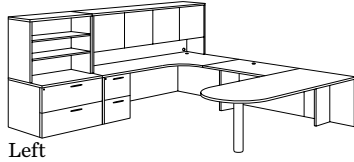

DMI COLLECTION

7004 Mocha / 7005 Cognac Cherry / 7006 Mahogany / 7007 Walnut Finishes

Item Description	W"	D"	H"	Weight	Cubic	List	Features
Model Number				Lbs.	Ft.	Price	
Right Deluxe Executive Peninsula U Workstation							
700_-707W	106.5	106.5	65	686	52.7	$ 3029.00	• Locking file/file pedestal • Locking, two lateral file drawer pedestal • Two cabinets in overhead • Pedestal ships set-up • Requires assembly
Consists of:							
-620 Executive Bullet Desk Shell	71	35.5	29	108	5.8	$ 372.00	
-630 Bullet Support Ped	2.5	2.5	29	9	1.1	$ 90.00	
-623 Bridge	35	23.75	29	56	2.4	$ 180.00	
-621 Left Corner Credenza Shell	71	35.5	29	149	6.8	$ 496.00	
-832 F/F Pedestal	15.5	22	28	74	8.6	$ 354.00	
-427L Laminate Door Overhead	71	15	36	140	7.1	$ 519.00	
-827 Lateral File	35.5	22	29	143	16.9	$ 740.00	
-328 Open Overhead	35.5	15	36	81	4.0	$ 278.00	

Left Deluxe Executive Peninsula U Workstation							
700_-708W	106.5	106.5	65	686	52.7	$ 3029.00	
Consists of:							
-620 Executive Bullet Desk Shell	71	35.5	29	108	5.8	$ 372.00	
-630 Bullet Support Ped	2.5	2.5	29	9	1.1	$ 90.00	
-623 Bridge	35	23.75	29	56	2.4	$ 180.00	
-622 Right Corner Credenza Shell	71	35.5	29	149	6.8	$ 496.00	
-832 F/F Pedestal	15.5	22	28	74	8.6	$ 354.00	
-427L Laminate Door Overhead	71	15	36	140	7.1	$ 519.00	
-827 Lateral File	35.5	22	29	143	16.9	$ 740.00	
-328 Open Overhead	35.5	15	36	81	4.0	$ 278.00	

Right Deluxe Executive Peninsula U Workstation with Frosted Glass Overhead							
700_-707G	106.5	106.5	65	762	52.7	$ 3111.00	• Locking file/file pedestal • Locking, two lateral file drawer pedestal • Two cabinets in overhead • Pedestal ships set-up • Requires assembly
Consists of:							
-620 Executive Bullet Desk Shell	71	35.5	29	108	5.8	$ 372.00	
-630 Bullet Support Ped	2.5	2.5	29	9	1.1	$ 90.00	
-623 Bridge	35	23.75	29	56	2.4	$ 180.00	
-621 Left Corner Credenza Shell	71	35.5	29	149	6.8	$ 496.00	
-832 F/F Pedestal	15.5	22	28	74	8.6	$ 354.00	
-428FG Frosted Door Overhead	71	15	36	142	7.1	$ 601.00	
-827 Lateral File	35.5	22	29	143	16.9	$ 740.00	
-328 Open Overhead	35.5	15	36	81	4.0	$ 278.00