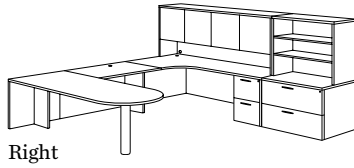

DMI COLLECTION

7004 Mocha / 7005 Cognac Cherry / 7006 Mahogany / 7007 Walnut Finishes

Item Description	W"	D"	H"	Weight	Cubic	List	Features
Model Number				Lbs.	Ft.	Price	
Right Deluxe Executive Peninsula U Workstation							
700_-707W	106.5	106.5	65	686	52.7	$ 3029.00	• Locking file/file pedestal • Locking, two lateral file drawer pedestal • Two cabinets in overhead • Pedestal ships set-up • Requires assembly
Consists of:							
-620 Executive Bullet Desk Shell	71	35.5	29	108	5.8	$ 372.00	
-630 Bullet Support Ped	2.5	2.5	29	9	1.1	$ 90.00	
-623 Bridge	35	23.75	29	56	2.4	$ 180.00	
-621 Left Corner Credenza Shell	71	35.5	29	149	6.8	$ 496.00	
-832 F/F Pedestal	15.5	22	28	74	8.6	$ 354.00	
-427L Laminate Door Overhead	71	15	36	140	7.1	$ 519.00	
-827 Lateral File	35.5	22	29	143	16.9	$ 740.00	
-328 Open Overhead	35.5	15	36	81	4.0	$ 278.00	

Left Deluxe Executive Peninsula U Workstation							
700_-708W	106.5	106.5	65	686	52.7	$ 3029.00	
Consists of:							
-620 Executive Bullet Desk Shell	71	35.5	29	108	5.8	$ 372.00	
-630 Bullet Support Ped	2.5	2.5	29	9	1.1	$ 90.00	
-623 Bridge	35	23.75	29	56	2.4	$ 180.00	
-622 Right Corner Credenza Shell	71	35.5	29	149	6.8	$ 496.00	
-832 F/F Pedestal	15.5	22	28	74	8.6	$ 354.00	
-427L Laminate Door Overhead	71	15	36	140	7.1	$ 519.00	
-827 Lateral File	35.5	22	29	143	16.9	$ 740.00	
-328 Open Overhead	35.5	15	36	81	4.0	$ 278.00	

Right Deluxe Executive Peninsula U Workstation with Frosted Glass Overhead							
700_-707G	106.5	106.5	65	762	52.7	$ 3111.00	• Locking file/file pedestal • Locking, two lateral file drawer pedestal • Two cabinets in overhead • Pedestal ships set-up • Requires assembly
Consists of:							
-620 Executive Bullet Desk Shell	71	35.5	29	108	5.8	$ 372.00	
-630 Bullet Support Ped	2.5	2.5	29	9	1.1	$ 90.00	
-623 Bridge	35	23.75	29	56	2.4	$ 180.00	
-621 Left Corner Credenza Shell	71	35.5	29	149	6.8	$ 496.00	
-832 F/F Pedestal	15.5	22	28	74	8.6	$ 354.00	
-428FG Frosted Door Overhead	71	15	36	142	7.1	$ 601.00	
-827 Lateral File	35.5	22	29	143	16.9	$ 740.00	
-328 Open Overhead	35.5	15	36	81	4.0	$ 278.00