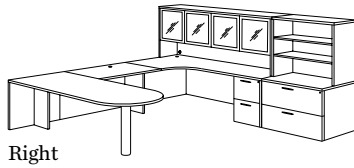

Left Deluxe Executive Peninsula U Workstation with Frosted Glass Overhead							
700_-708G	106.5	106.5	65	762	52.7	$ 3111.00	
Consists of:							
-620 Executive Bullet Desk Shell	71	35.5	29	108	5.8	$ 372.00	
-630 Bullet Support Ped	2.5	2.5	29	9	1.1	$ 90.00	
-623 Bridge	35	23.75	29	56	2.4	$ 180.00	
-622 Right Corner Credenza Shell	71	35.5	29	149	6.8	$ 496.00	
-832 F/F Pedestal	15.5	22	28	74	8.6	$ 354.00	
-428FG Frosted Door Overhead	71	15	36	142	7.1	$ 601.00	
-827 Lateral File	35.5	22	29	143	16.9	$ 740.00	
-328 Open Overhead	35.5	15	36	81	4.0	$ 278.00	

Right Deluxe Executive Peninsula U Workstation with White Glass Overhead							
700_-707WG	106.5	106.5	65	762	52.7	$ 3379.00	
Consists of:							
-620 Executive Bullet Desk Shell	71	35.5	29	108	5.8	$ 372.00	
-630 Bullet Support Ped	2.5	2.5	29	9	1.1	$ 90.00	
-623 Bridge	35	23.75	29	56	2.4	$ 180.00	
-621 Left Corner Credenza Shell	71	35.5	29	149	6.8	$ 496.00	
-832 F/F Pedestal	15.5	22	28	74	8.6	$ 354.00	
-429WG White Door Overhead	71	15	36	142	7.1	$ 869.00	
-827 Lateral File	35.5	22	29	143	16.9	$ 740.00	
-328 Open Overhead	35.5	15	36	81	4.0	$ 278.00	

Left Deluxe Executive Peninsula U Workstation with White Glass Overhead							
700_-708WG	106.5	106.5	65	762	52.7	$ 3379.00	
Consists of:							
-620 Executive Bullet Desk Shell	71	35.5	29	108	5.8	$ 372.00	
-630 Bullet Support Ped	2.5	2.5	29	9	1.1	$ 90.00	
-623 Bridge	35	23.75	29	56	2.4	$ 180.00	
-622 Right Corner Credenza Shell	71	35.5	29	149	6.8	$ 496.00	
-832 F/F Pedestal	15.5	22	28	74	8.6	$ 354.00	
-429WG White Door Overhead	71	15	36	142	7.1	$ 869.00	
-827 Lateral File	35.5	22	29	143	16.9	$ 740.00	
-328 Open Overhead	35.5	15	36	81	4.0	$ 278.00